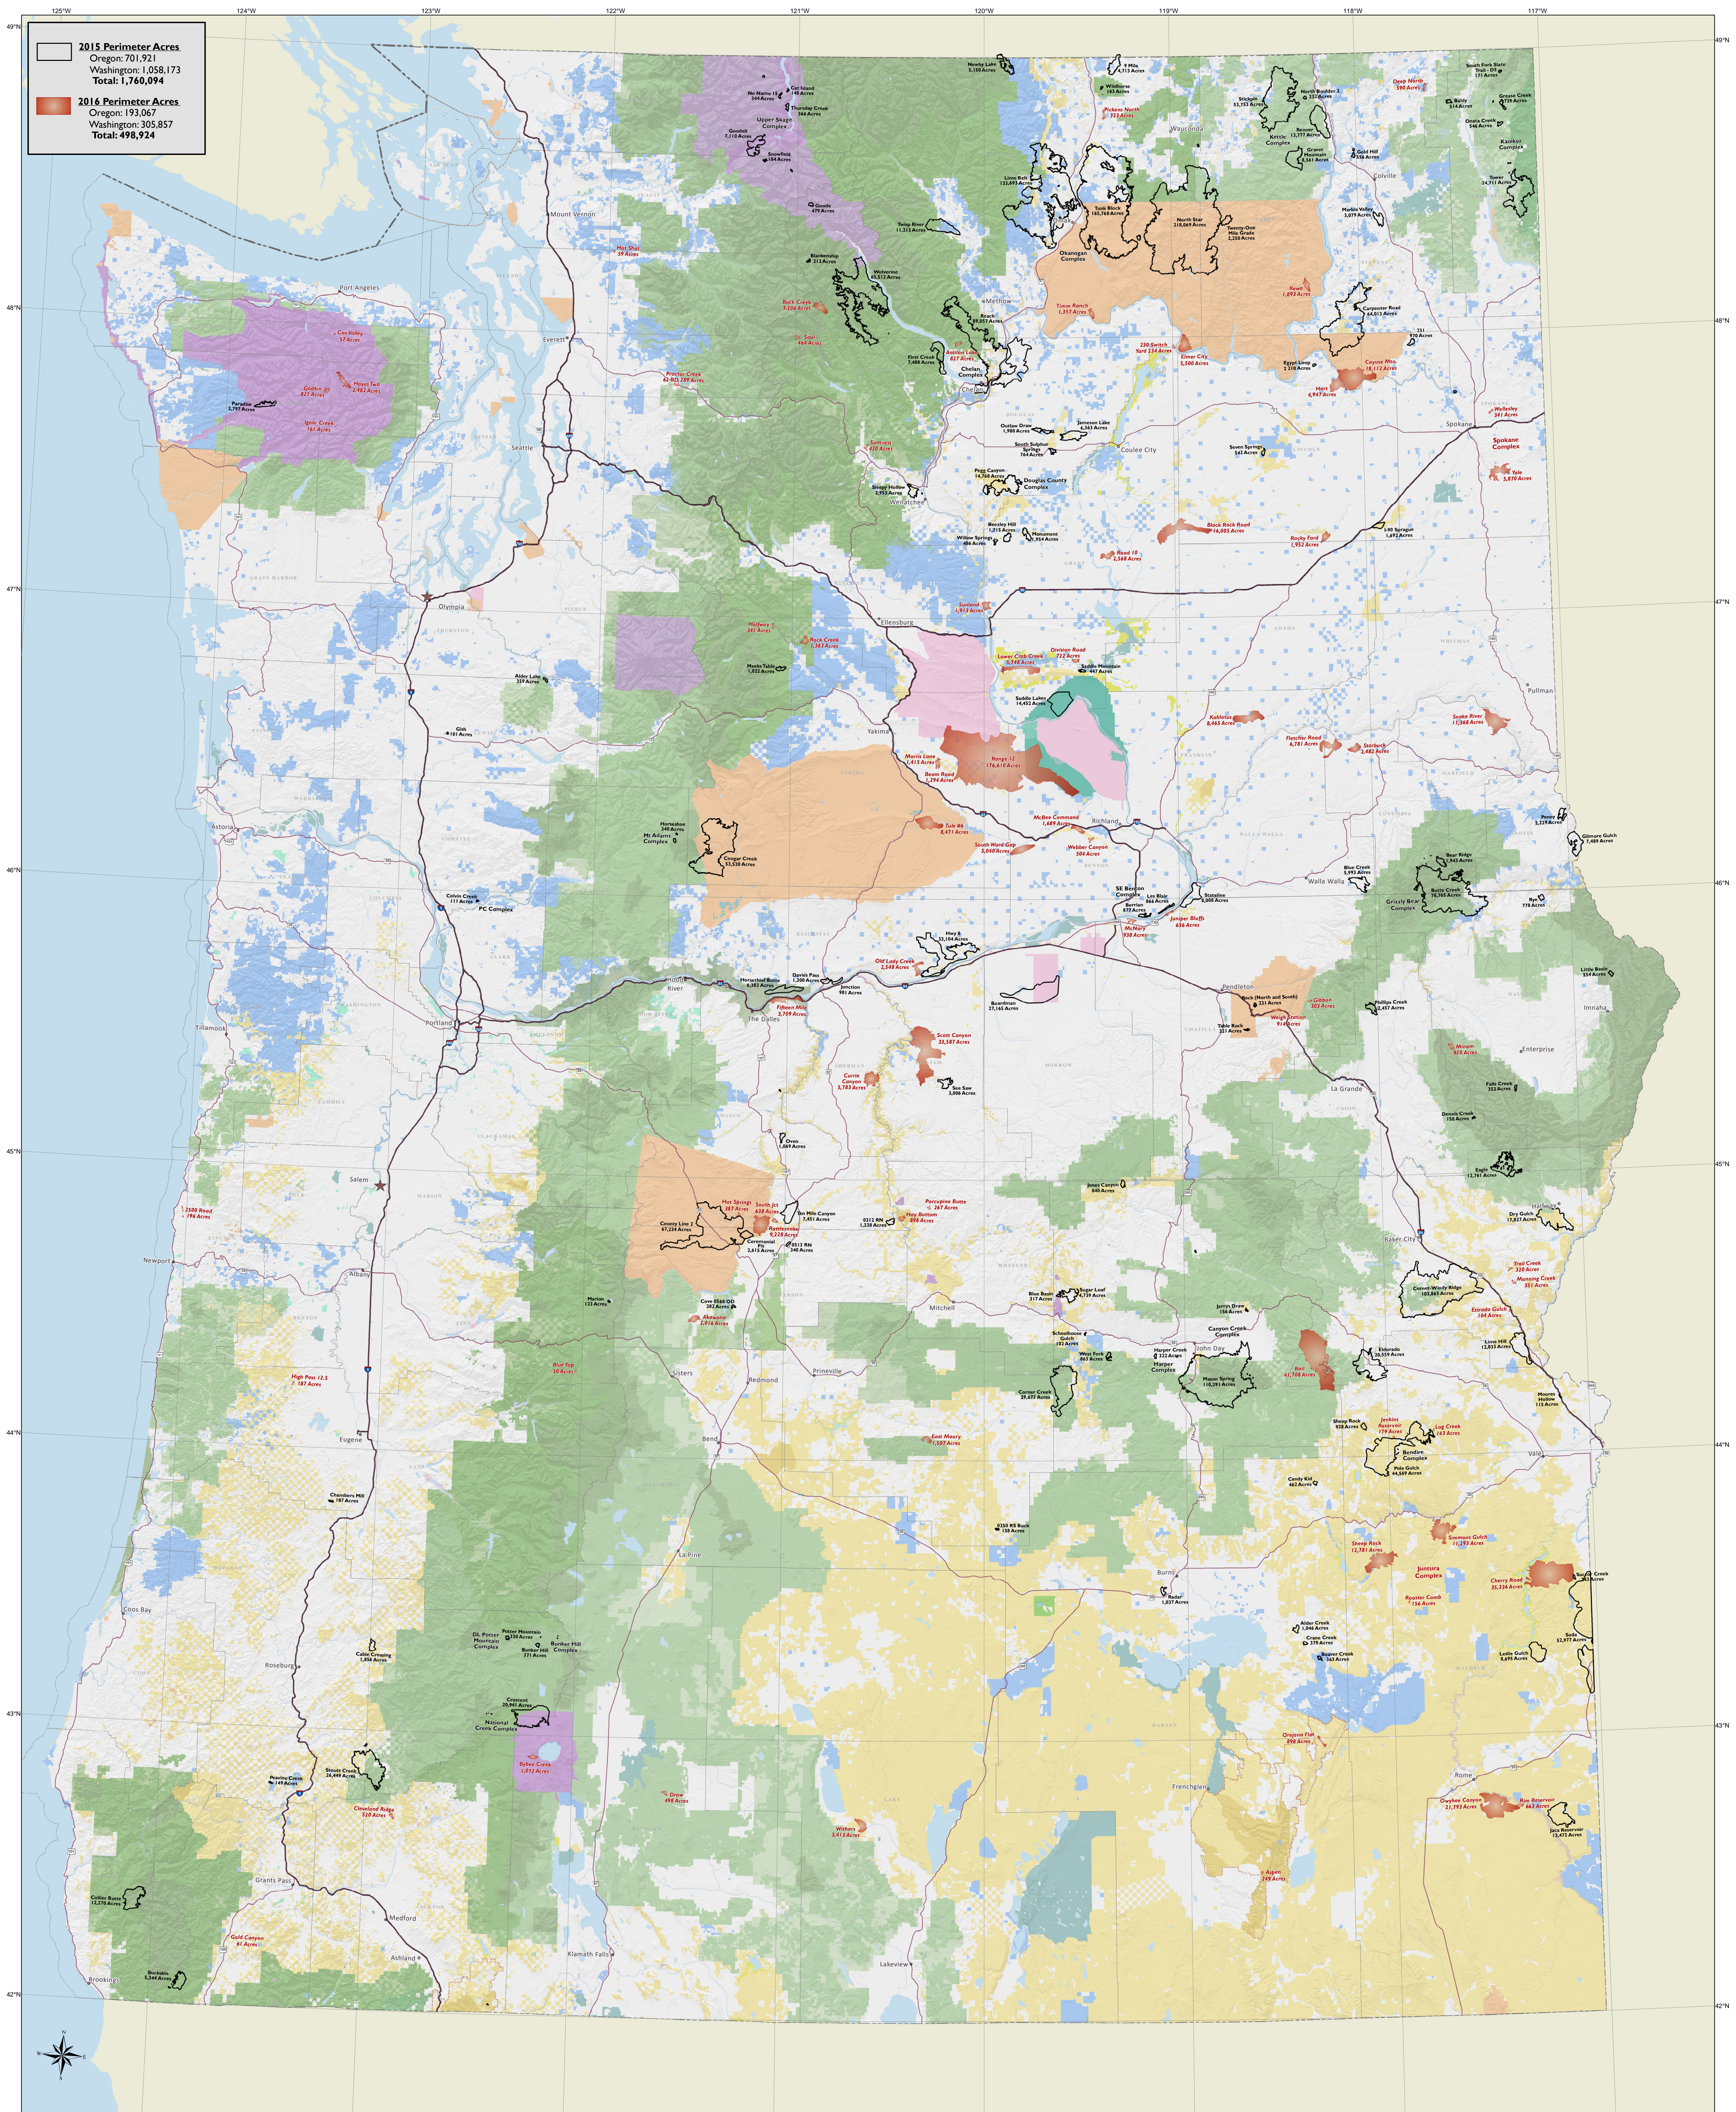

Oregon and Washington Large Fire Perimeters 2015 and 2016

Perimeter data collected and archived by Northwest Interagency Coordination Center

2015 Perimeter Acres
Oregon: 701,921
Washington: 1,058,173
Total: 1,760,094

2016 Perimeter Acres
Oregon: 193,067
Washington: 305,857
Total: 498,924

Northwest Interagency Coordination Center
150 SW Harrison St, Suite 400
Portland, OR 97201

- Bureau of Land Management
- US Forest Service - Shaded by forest
- Corps of Engineers
- US Department of Defense
- National Park Service
- US Fish & Wildlife Service
- Indian Lands
- BPA and Bureau of Reclamation
- US Dept of Agriculture
- Other Federal
- State
- Local Government

December 2, 2016
BWhaney_giswcc@gmail.com