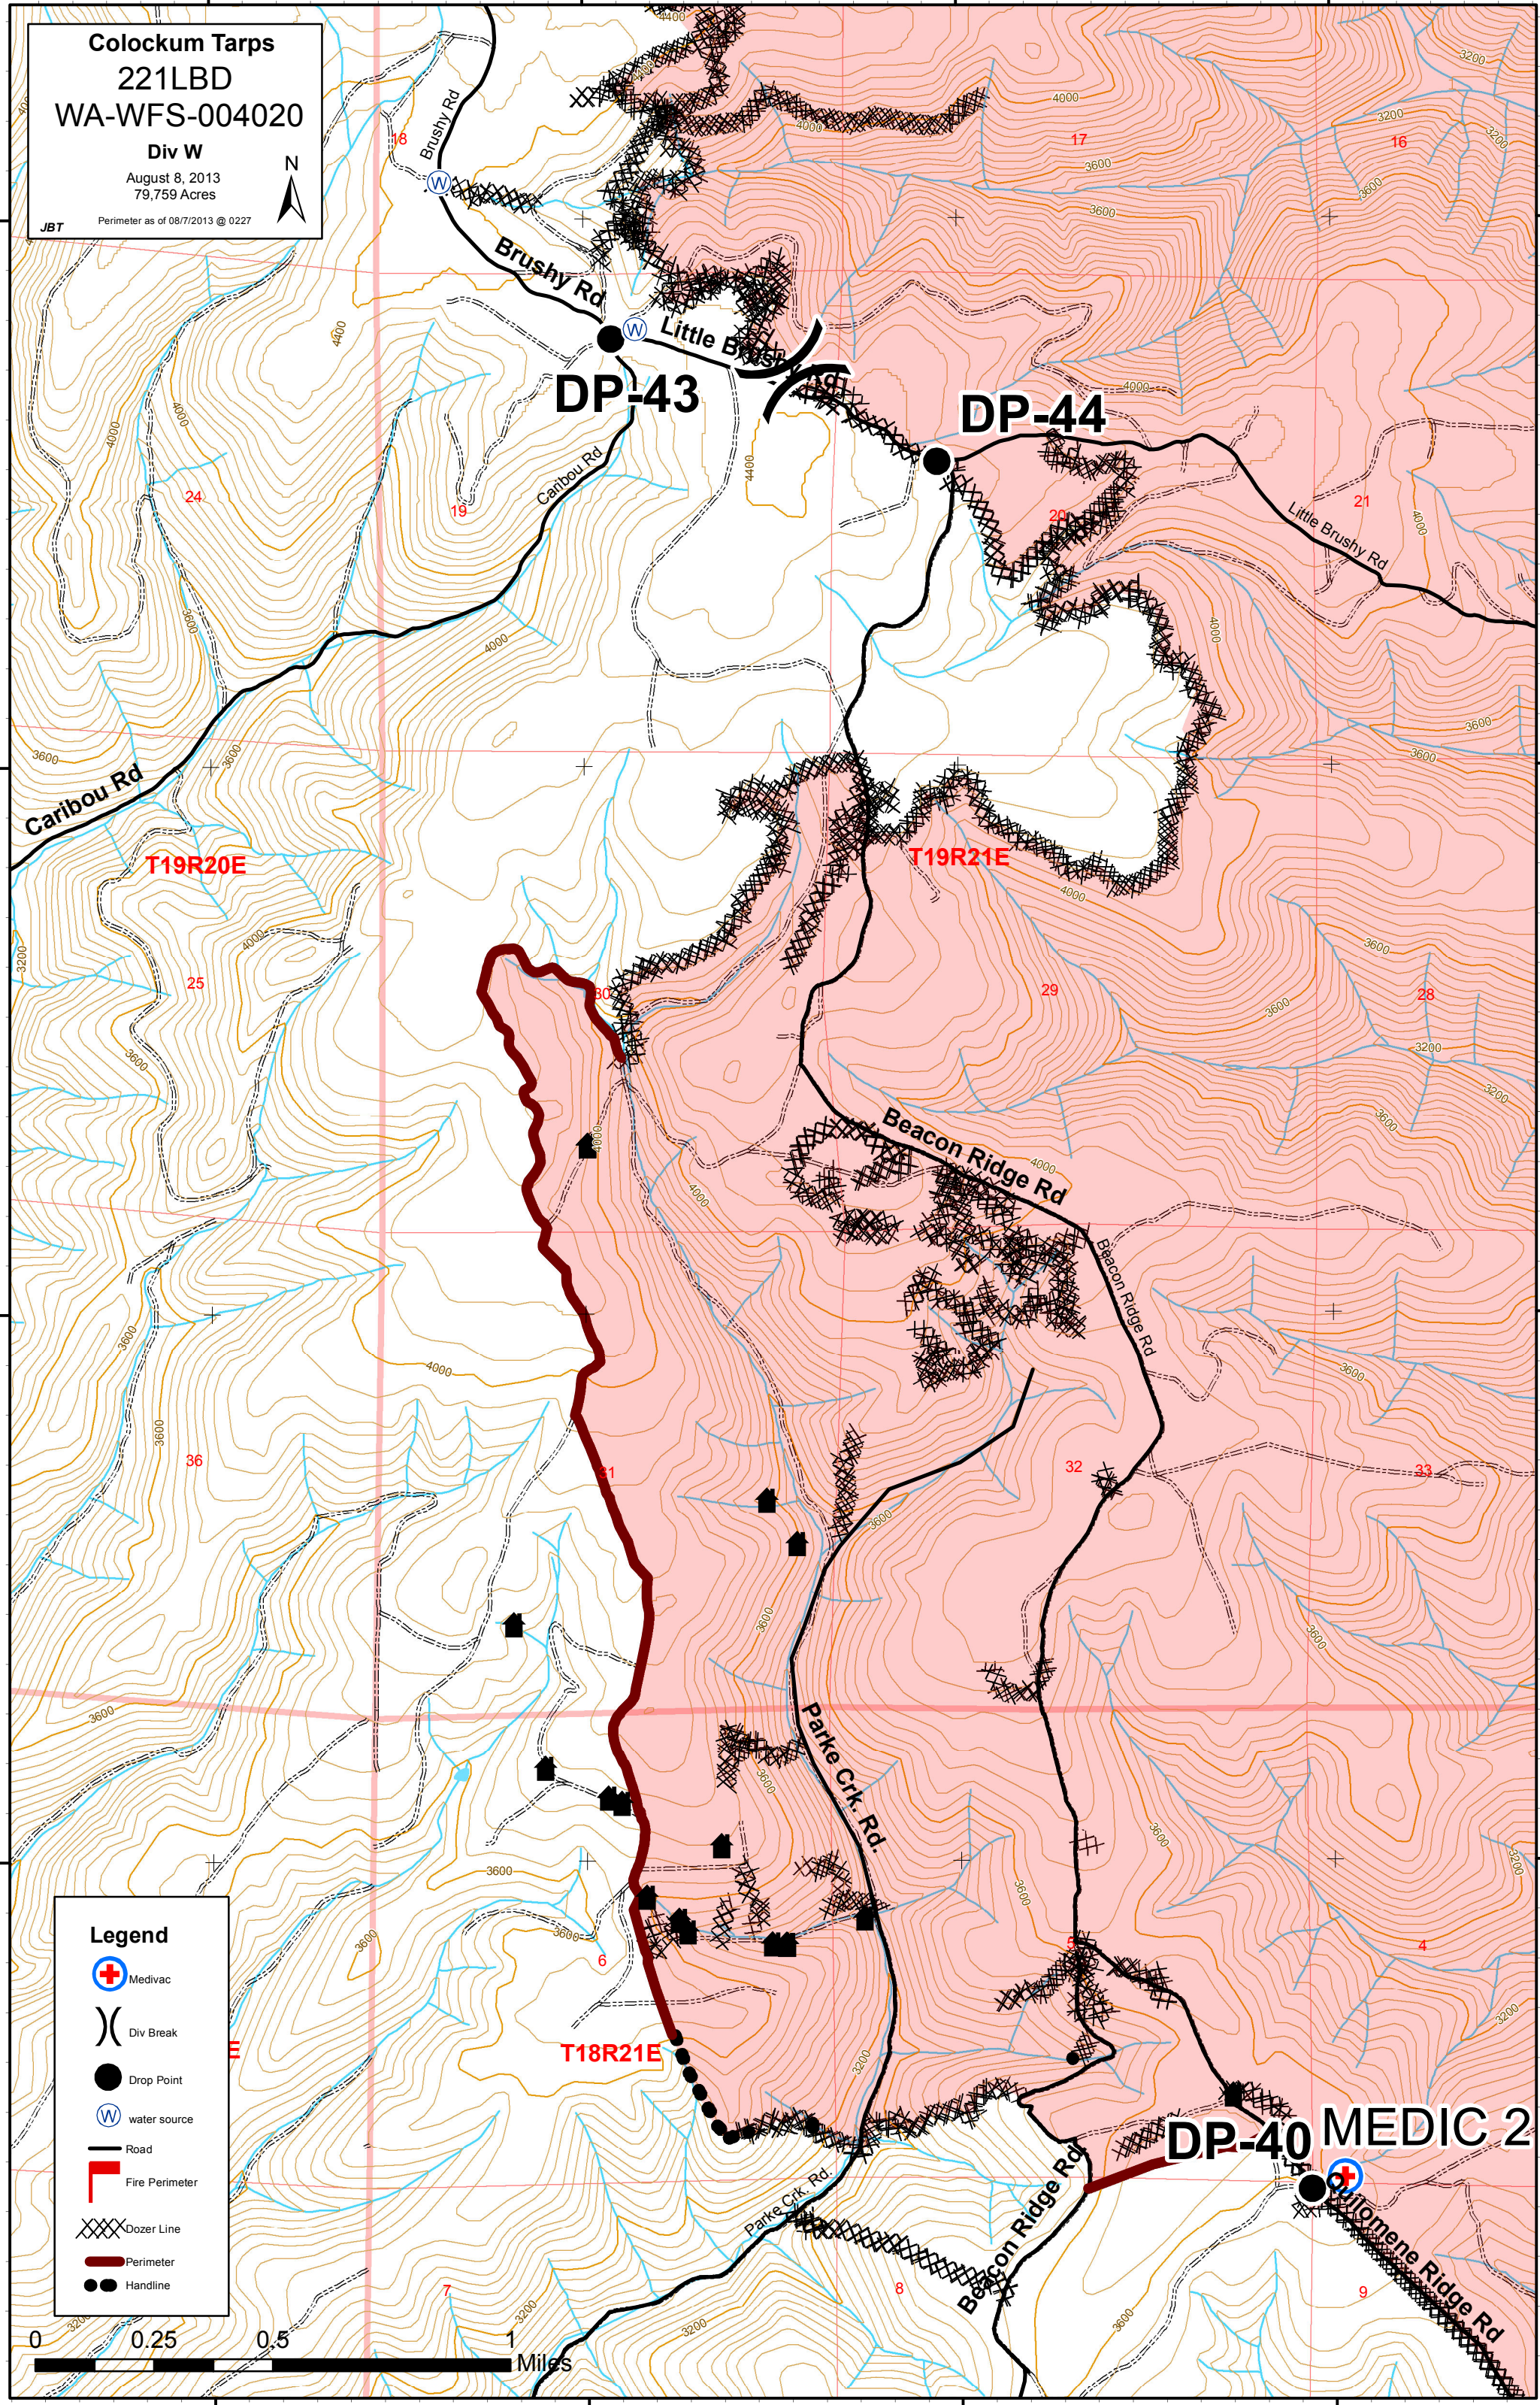

Colockum Tarps
221LBD
WA-WFS-004020
Div W
August 8, 2013
79,759 Acres
Perimeter as of 08/7/2013 @ 0227

JBT

Legend

- Medivac
- Div Break
- Drop Point
- water source
- Road
- Fire Perimeter
- Dozer Line
- Perimeter
- Handline

120°16'0"W 120°15'0"W 120°14'0"W 120°13'0"W

47°8'0"N
47°7'0"N
47°6'0"N
47°5'0"N

47°8'0"N
47°7'0"N
47°6'0"N
47°5'0"N