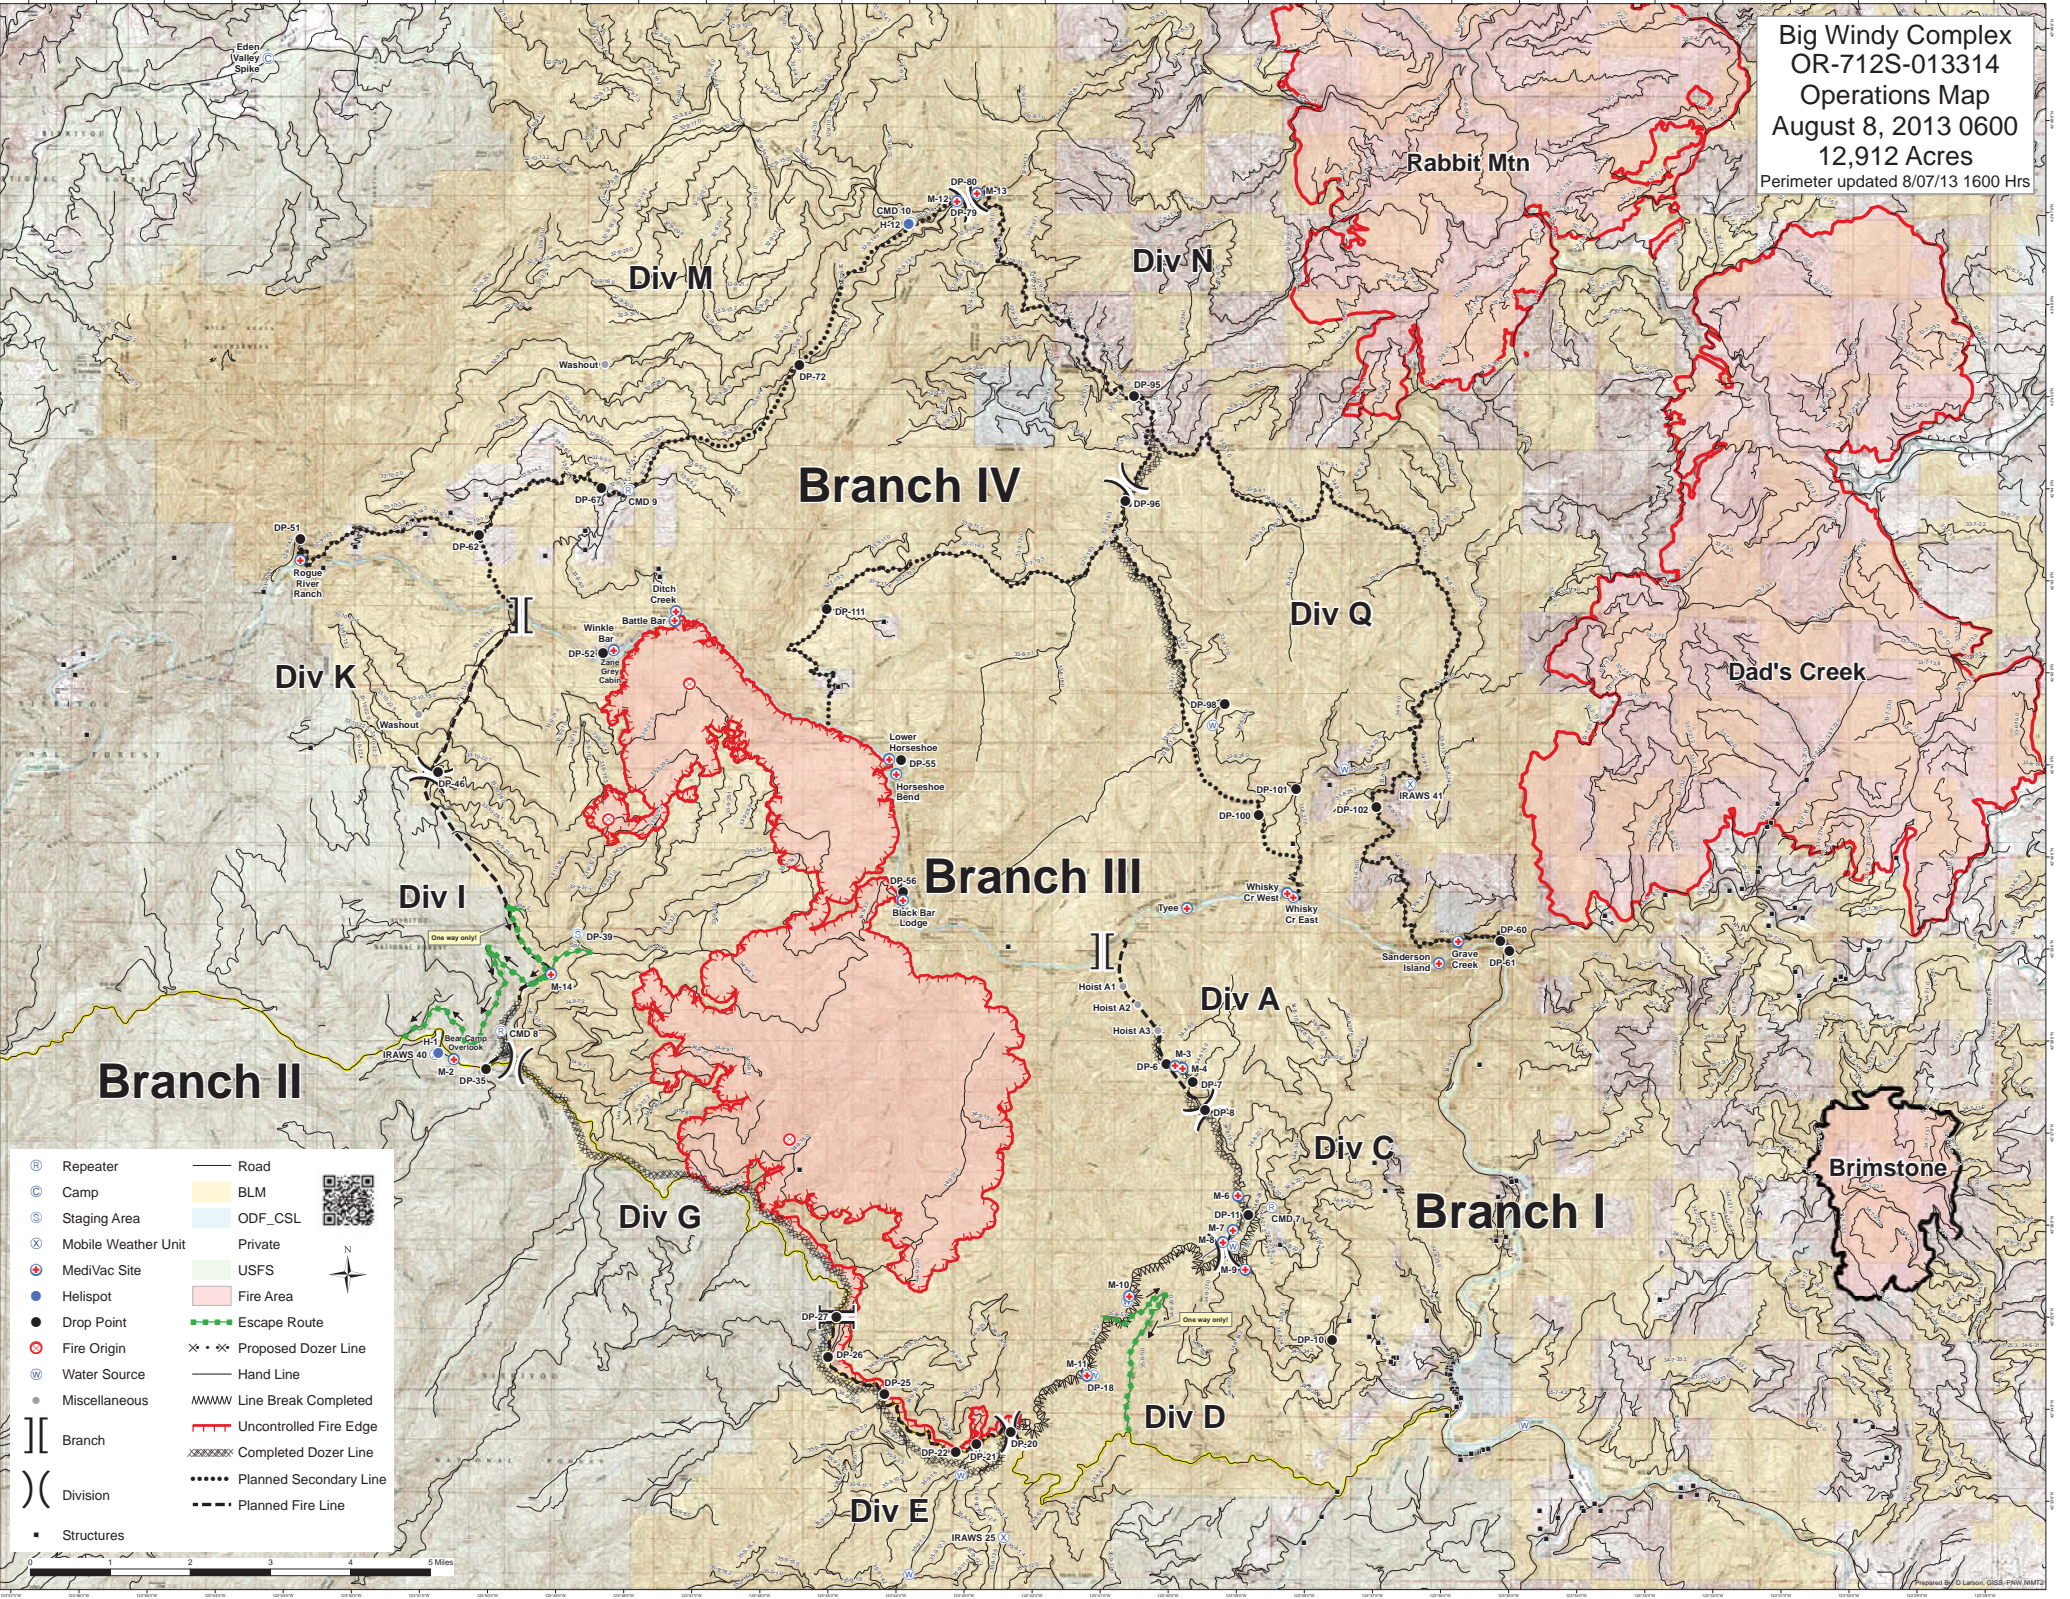

Big Windy Complex  
 OR-712S-013314  
 Operations Map  
 August 8, 2013 0600  
 12,912 Acres  
 Perimeter updated 8/07/13 1600 Hrs

Ⓜ Repeater	— Road	📍
Ⓢ Camp	— BLM	📍
Ⓜ Staging Area	— ODF_CSL	📍
Ⓜ Mobile Weather Unit	— Private	📍
Ⓜ MediVac Site	— USFS	📍
Ⓜ Helispot	— Fire Area	📍
Ⓜ Drop Point	— Escape Route	📍
Ⓜ Fire Origin	× × × Proposed Dozer Line	📍
Ⓜ Water Source	— Hand Line	📍
Ⓜ Miscellaneous	— MWWW Line Break Completed	📍
Ⓜ Branch	— Uncontrolled Fire Edge	📍
Ⓜ Division	— Completed Dozer Line	📍
Ⓜ Structures	— Planned Secondary Line	📍
	— Planned Fire Line	📍

Scale: 0 to 5 Miles