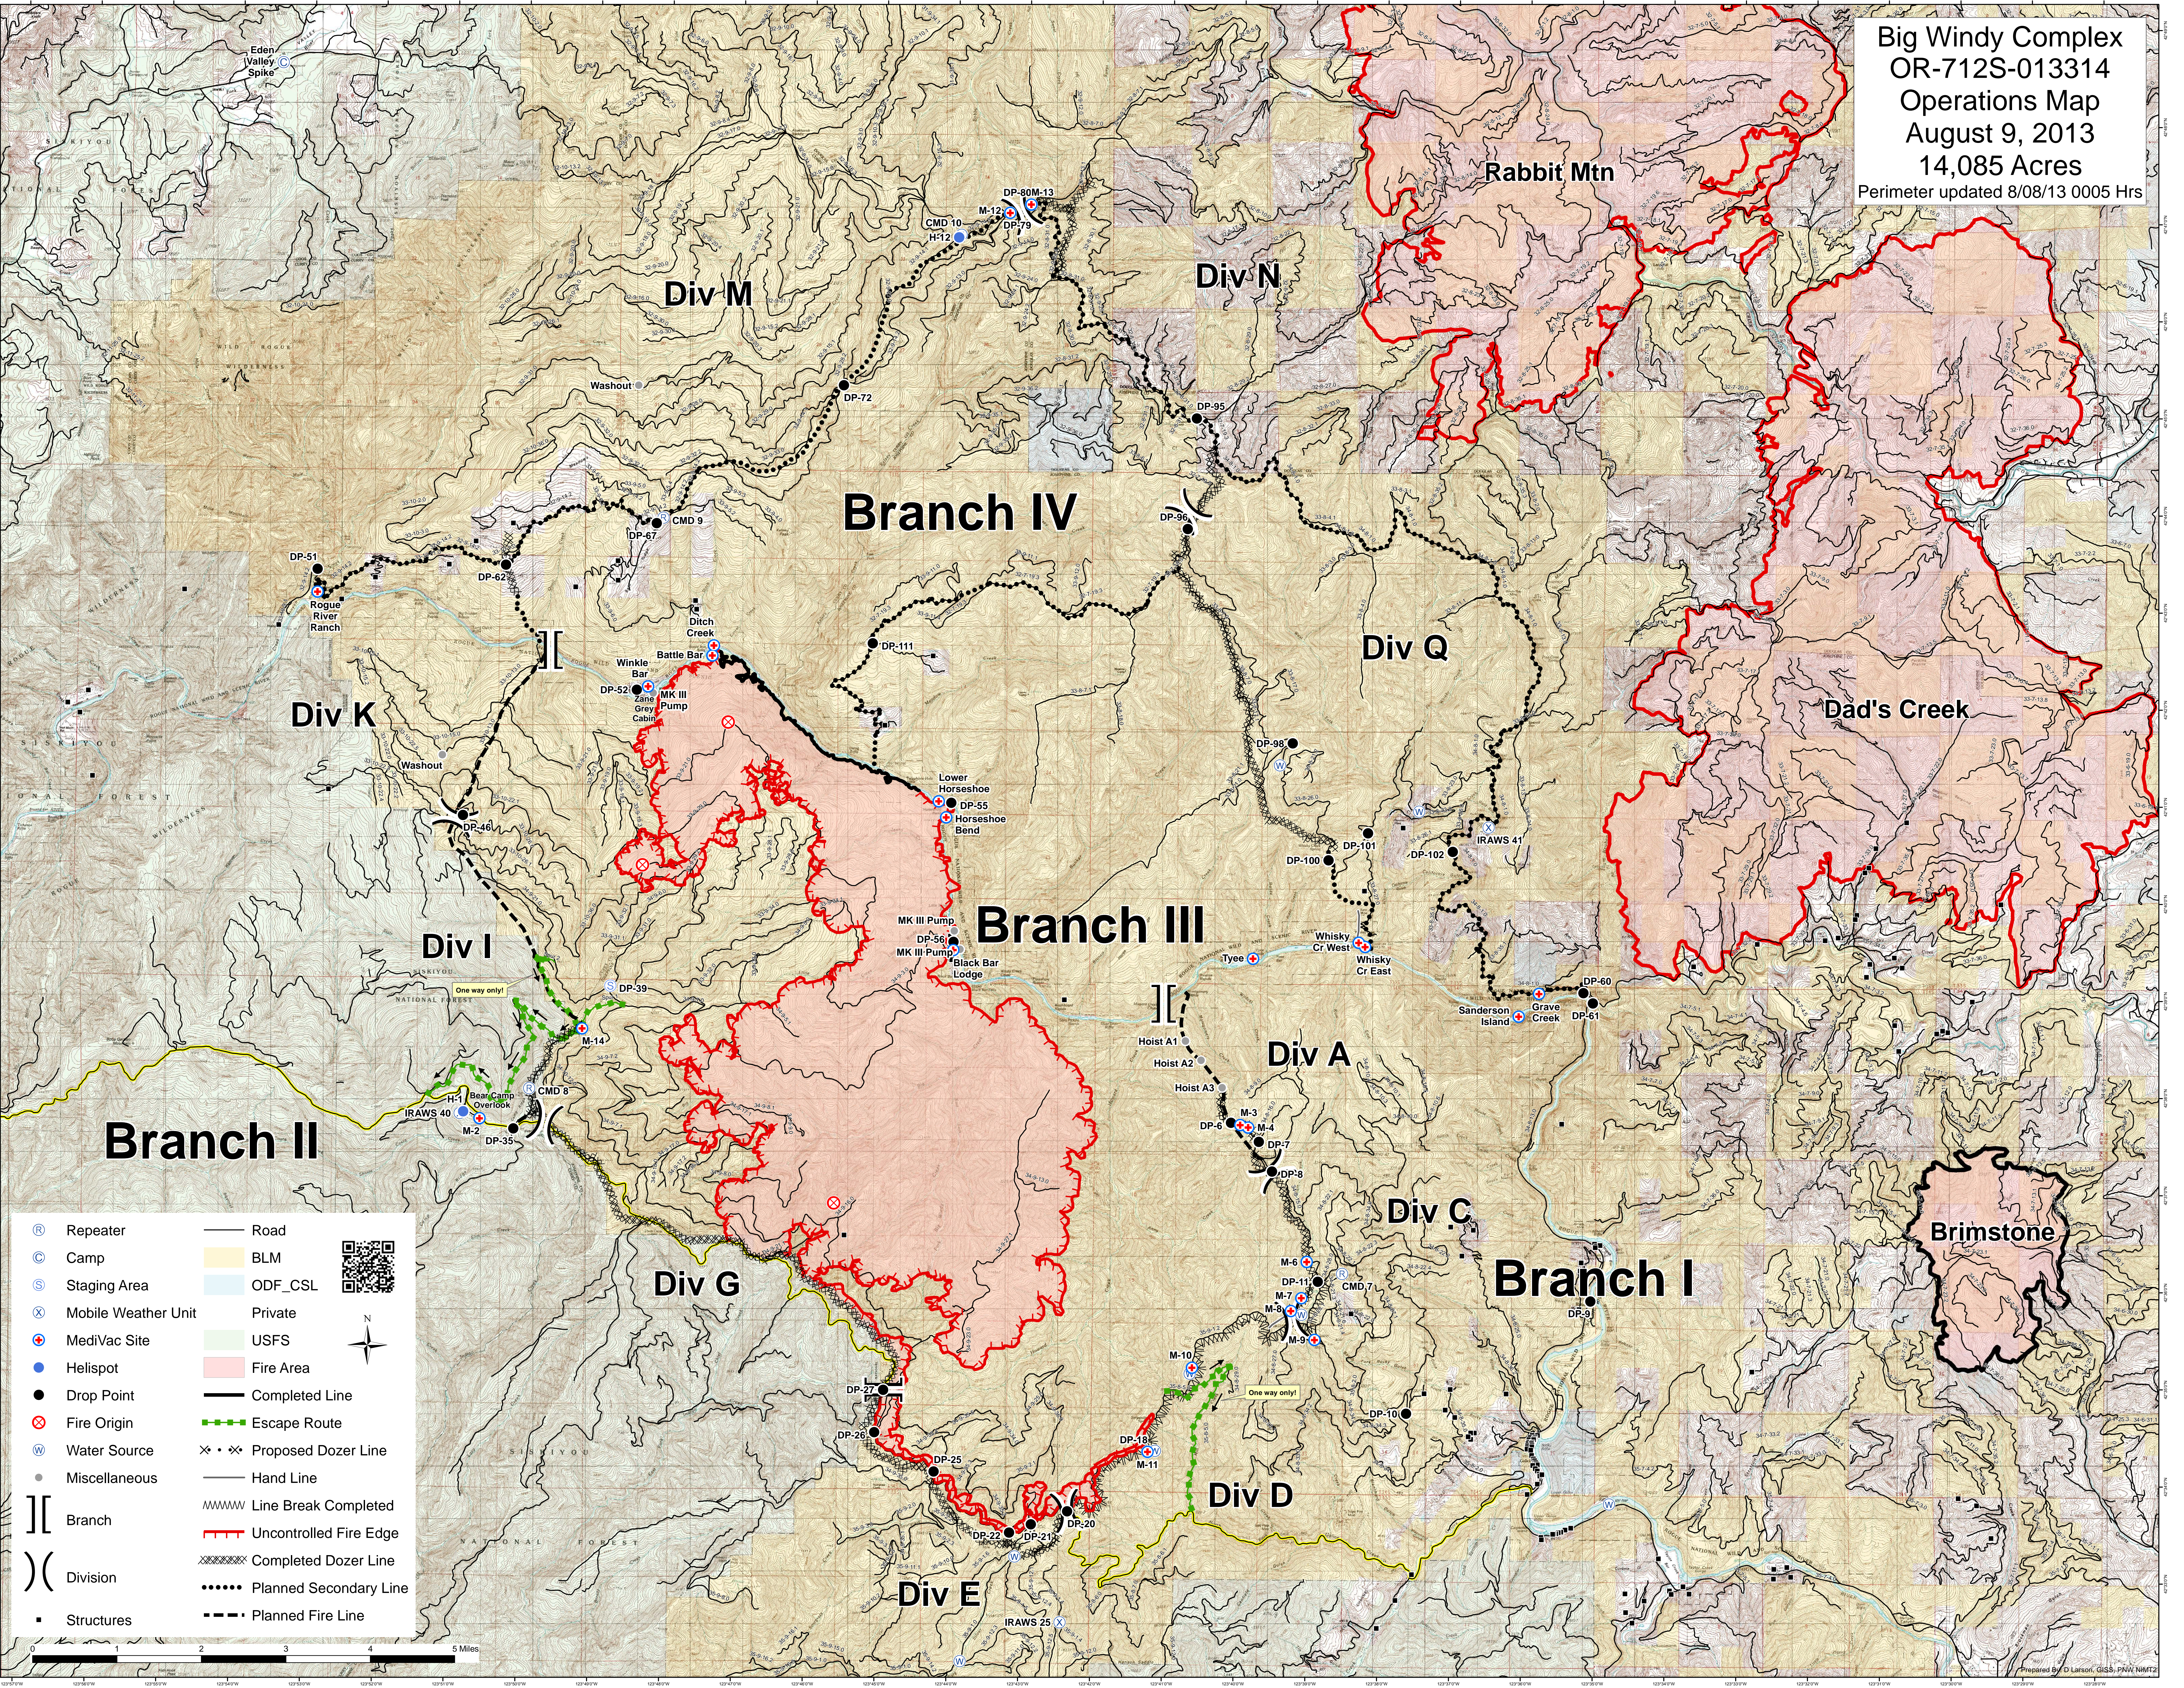

Big Windy Complex
 OR-712S-013314
 Operations Map
 August 9, 2013
 14,085 Acres
 Perimeter updated 8/08/13 0005 Hrs

- Ⓡ Repeater
- Ⓢ Camp
- Ⓣ Staging Area
- Ⓧ Mobile Weather Unit
- Ⓜ MediVac Site
- Ⓜ Helispot
- Drop Point
- Ⓧ Fire Origin
- Ⓜ Water Source
- Miscellaneous
-]] Branch
-) Division
- Structures
- Road
- BLM
- ODF_CSL
- Private
- USFS
- Fire Area
- Completed Line
- Escape Route
- × · × Proposed Dozer Line
- Hand Line
- Line Break Completed
- Uncontrolled Fire Edge
- × × × Completed Dozer Line
- · · Planned Secondary Line
- Planned Fire Line