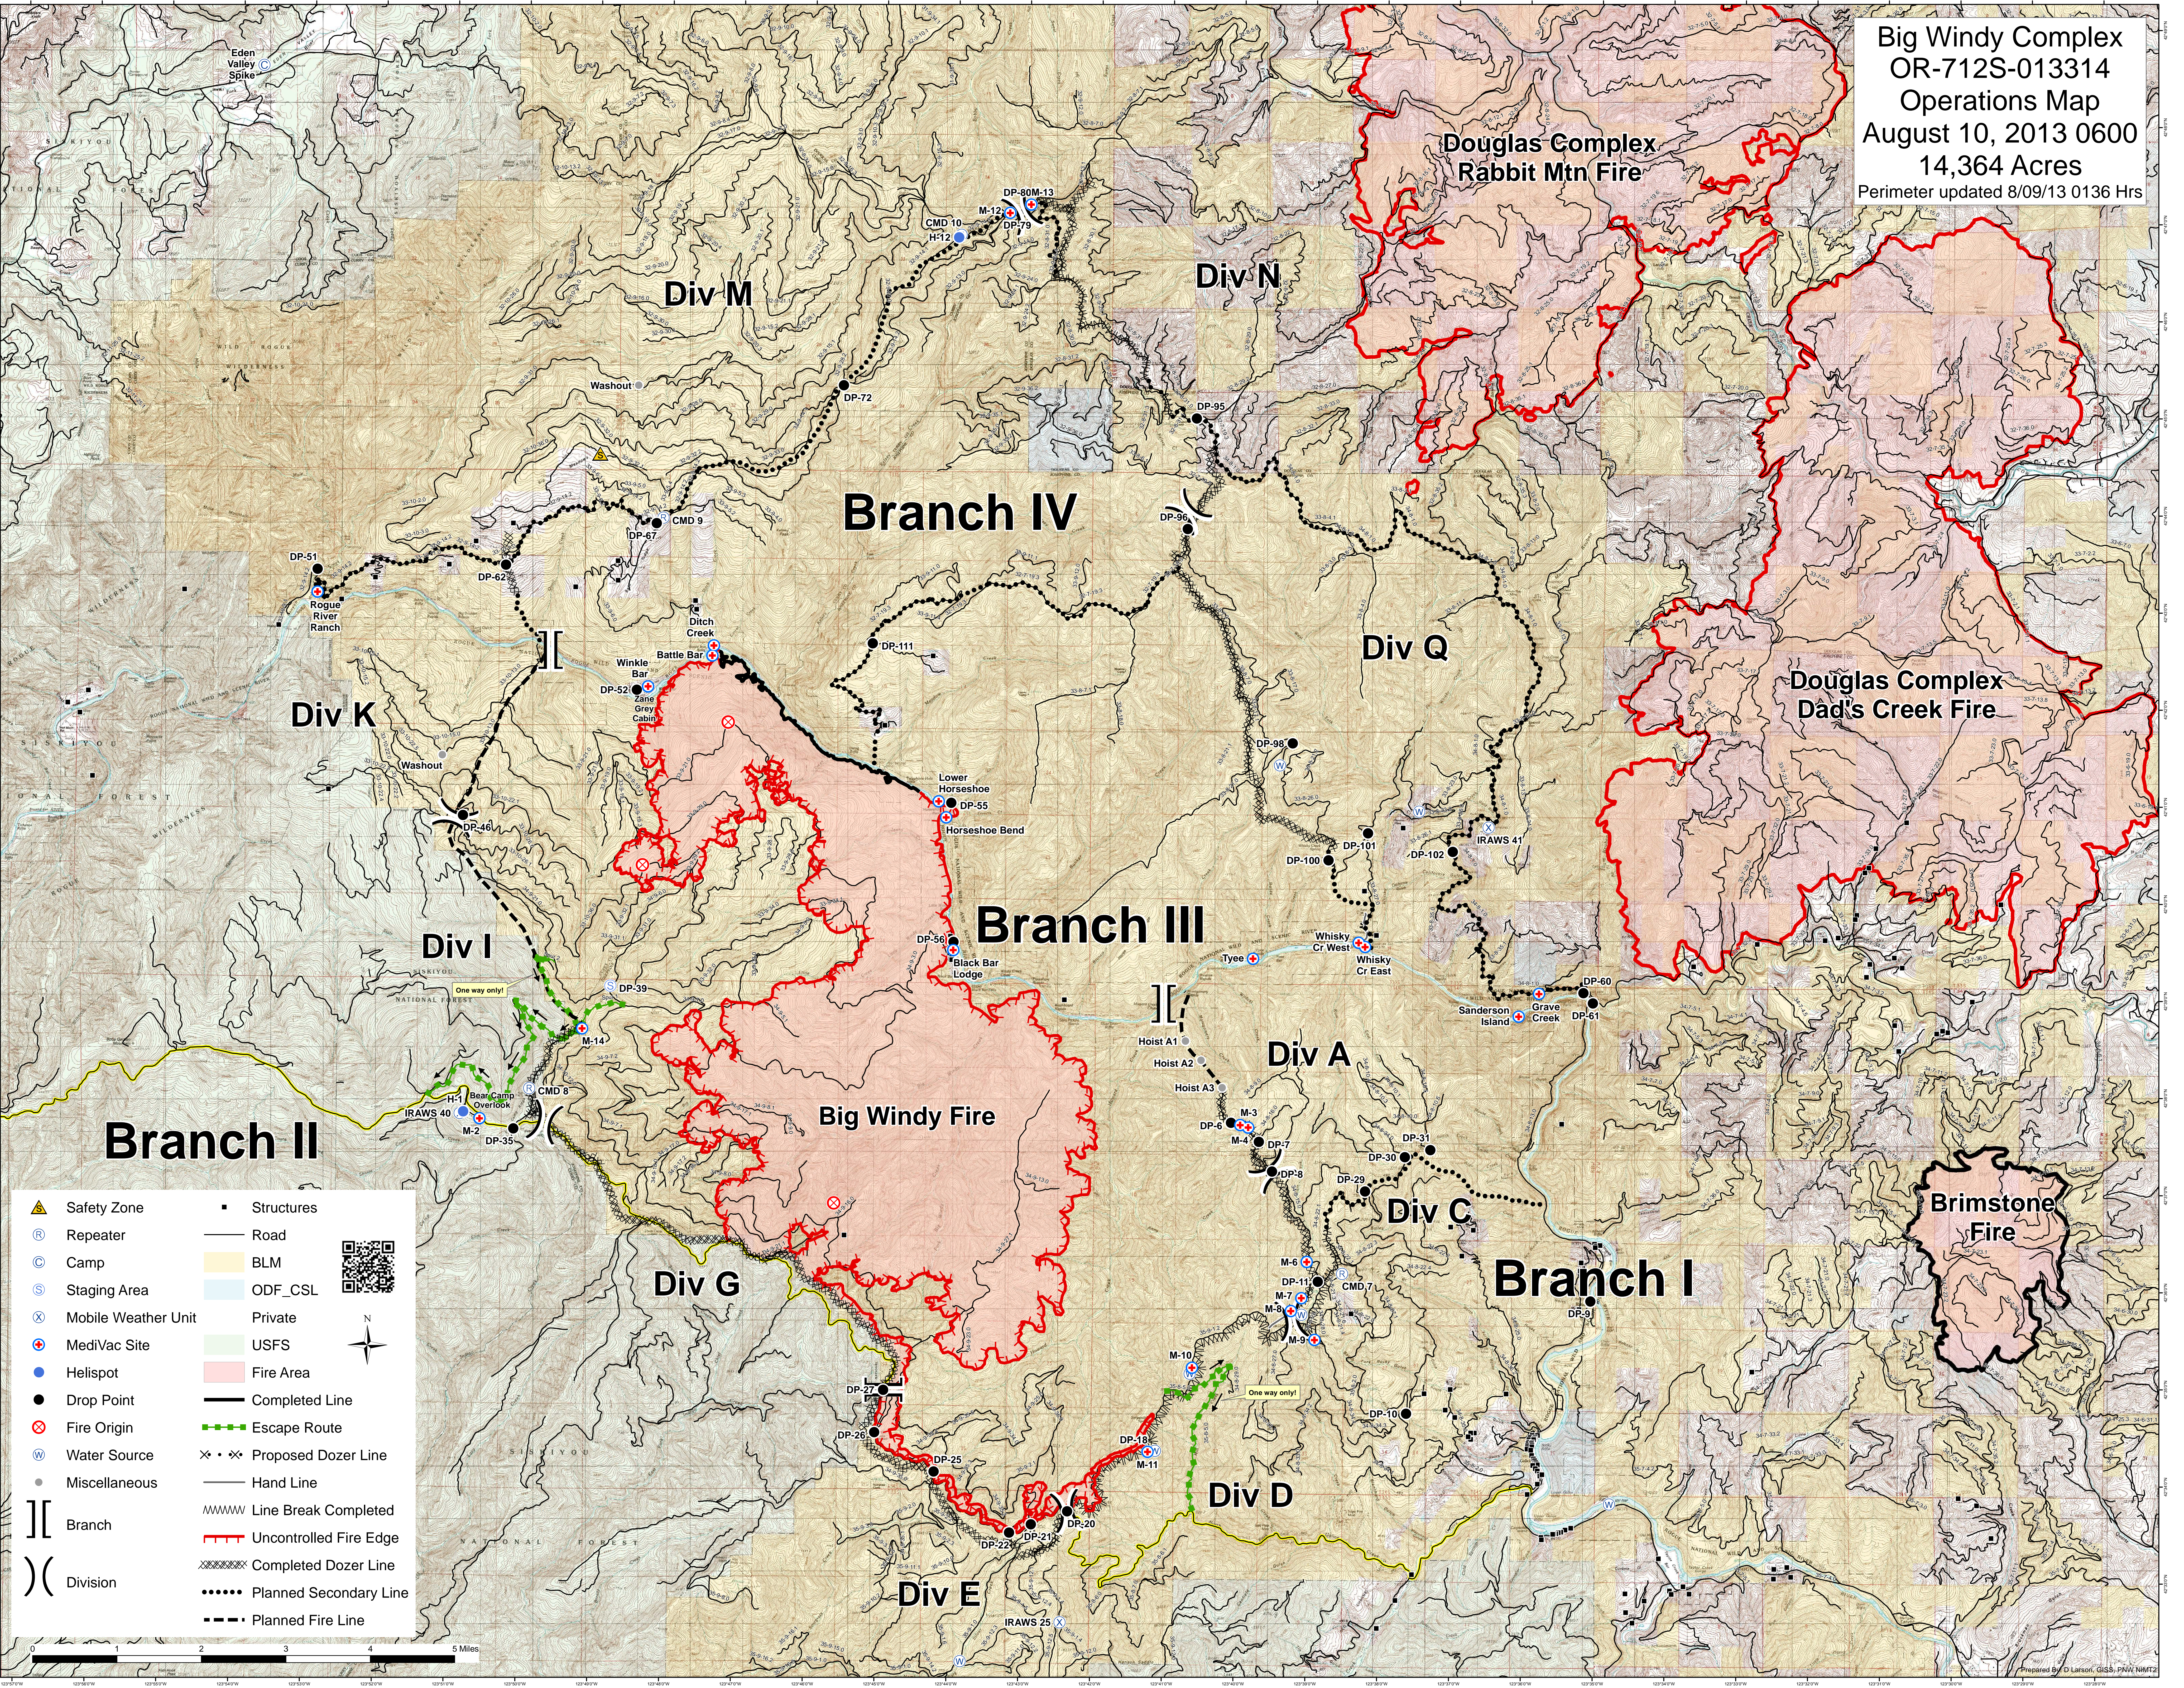

Big Windy Complex
 OR-712S-013314
 Operations Map
 August 10, 2013 0600
 14,364 Acres
 Perimeter updated 8/09/13 0136 Hrs

	Safety Zone		Structures
	Repeater		Road
	Camp		BLM
	Staging Area		ODF_CSL
	Mobile Weather Unit		Private
	MediVac Site		USFS
	Helispot		Fire Area
	Drop Point		Completed Line
	Fire Origin		Escape Route
	Water Source		Proposed Dozer Line
	Miscellaneous		Hand Line
	Branch		Line Break Completed
	Division		Uncontrolled Fire Edge
			Completed Dozer Line
			Planned Secondary Line
			Planned Fire Line