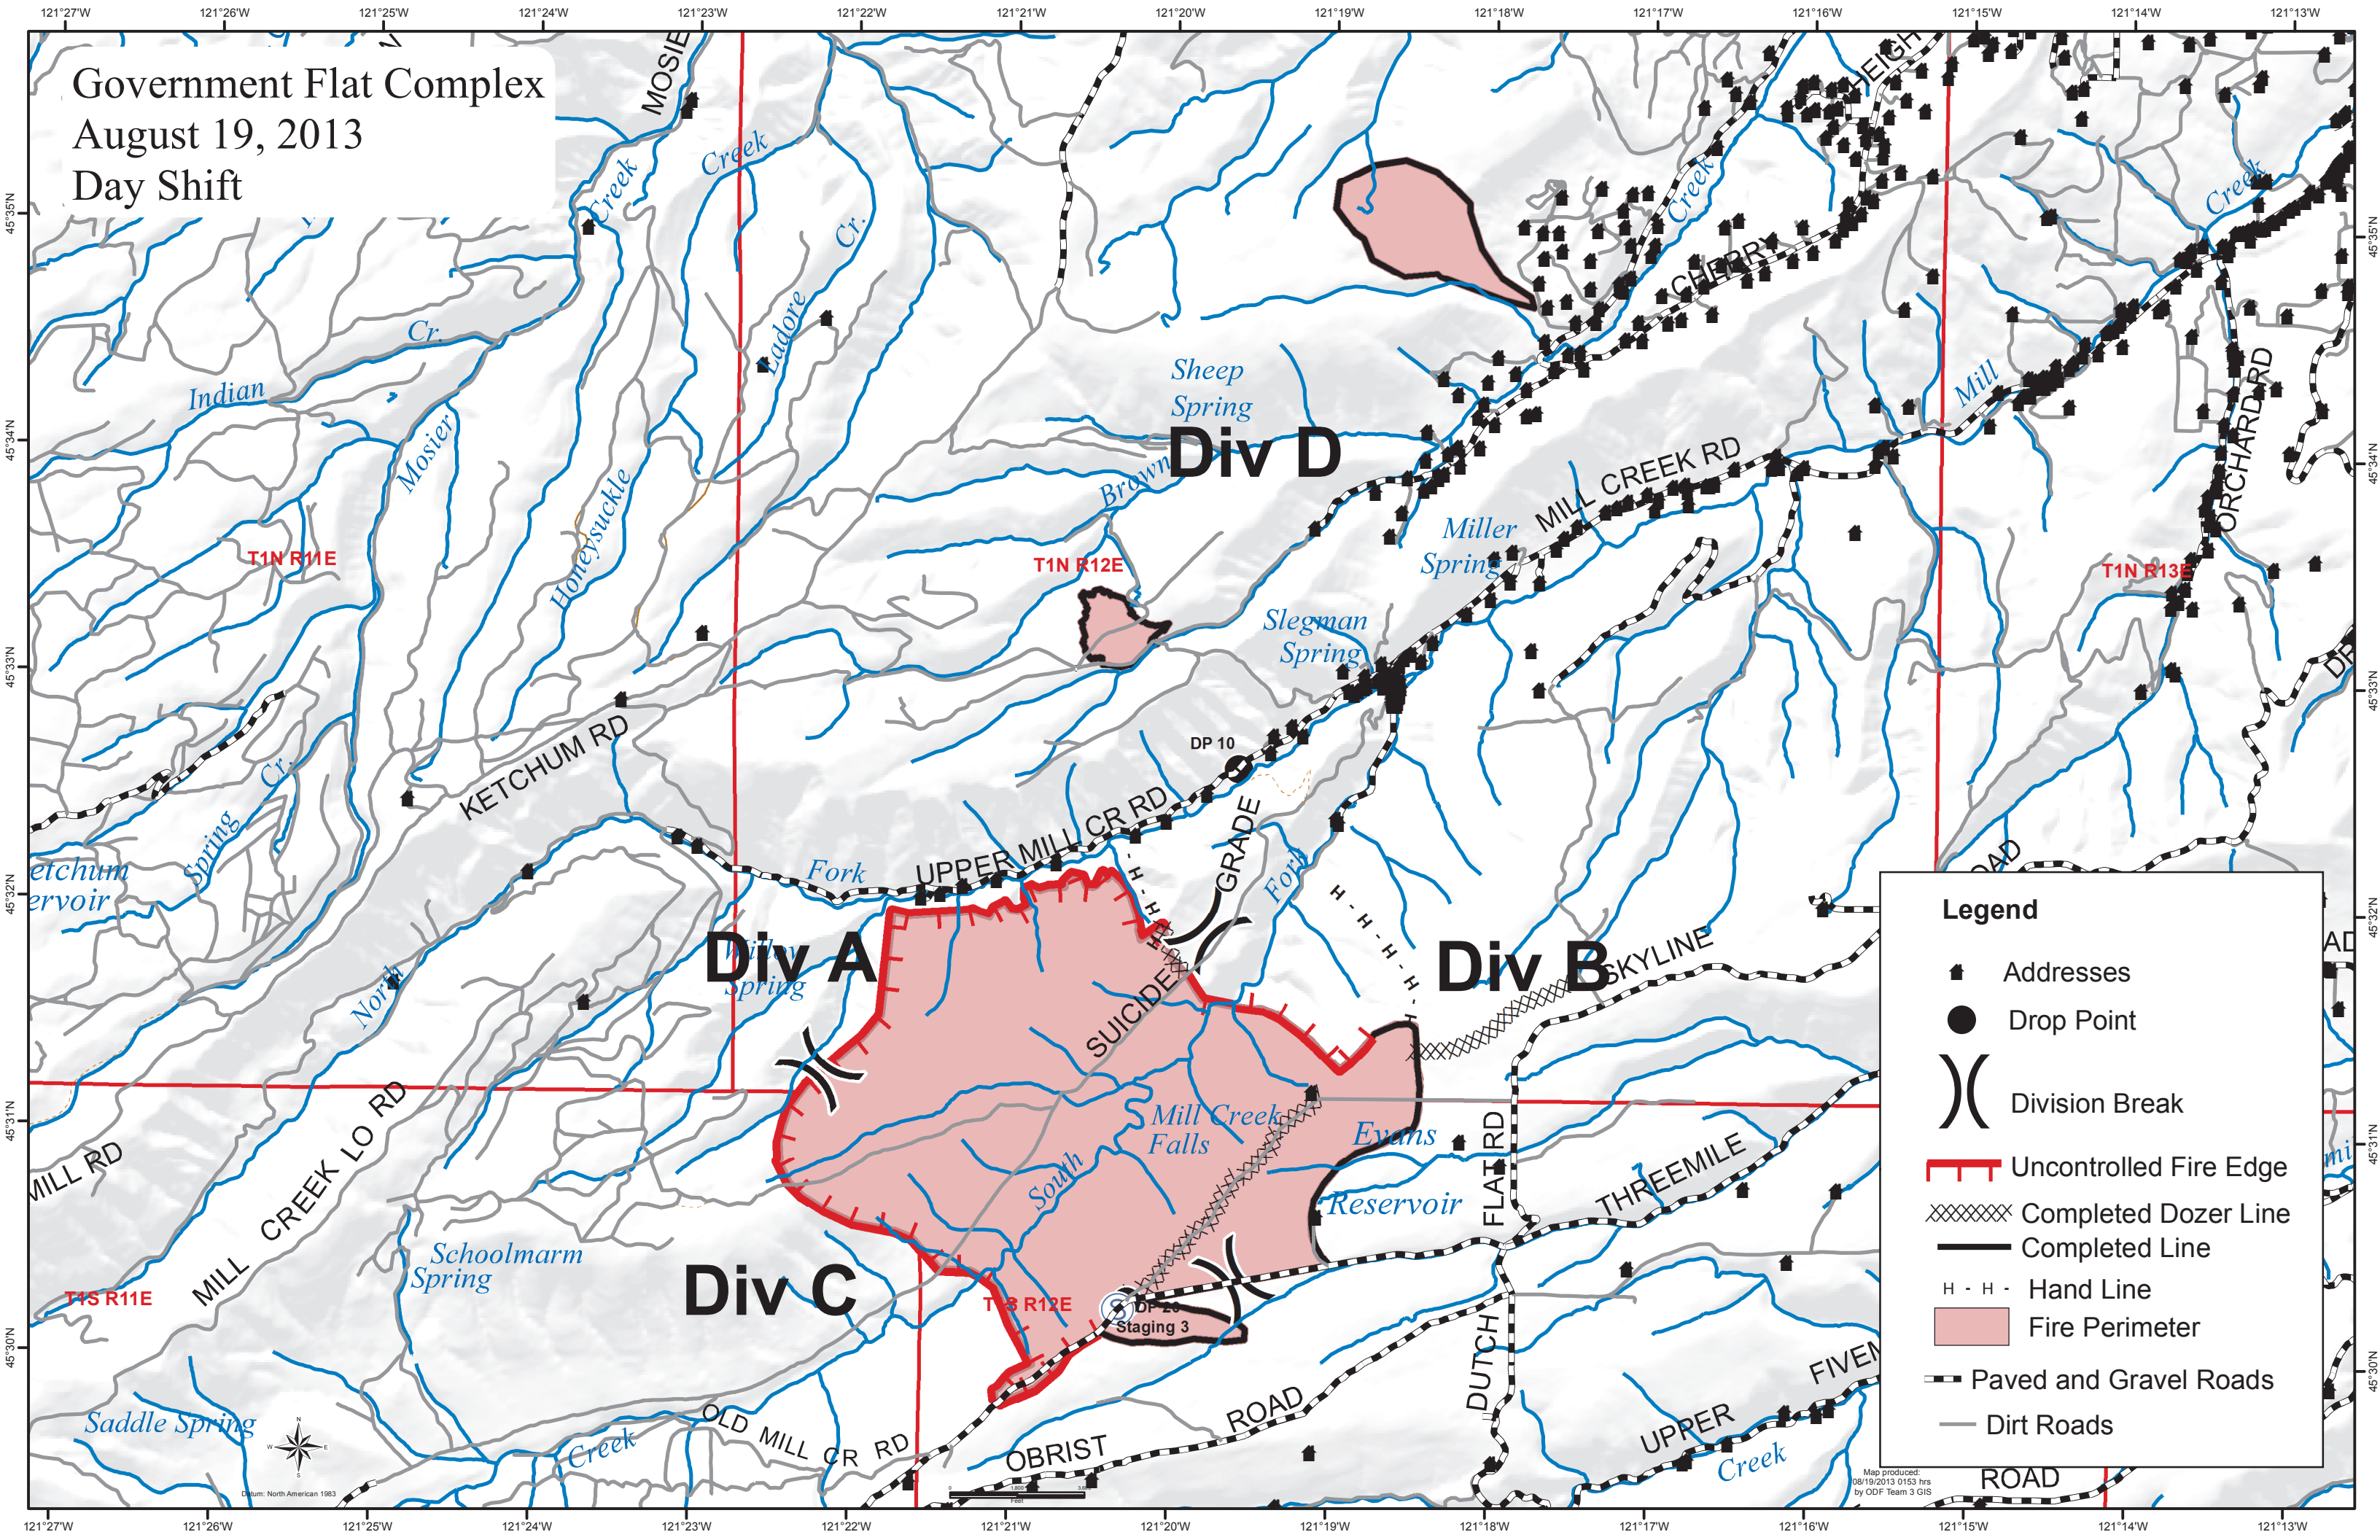

Government Flat Complex
August 19, 2013
Day Shift

Legend

- Addresses
- Drop Point
- Division Break
- Uncontrolled Fire Edge
- Completed Dozer Line
- Completed Line
- Hand Line
- Fire Perimeter
- Paved and Gravel Roads
- Dirt Roads

Map produced:
08/19/2013 01:53 hrs
by ODF Team 3 GIS