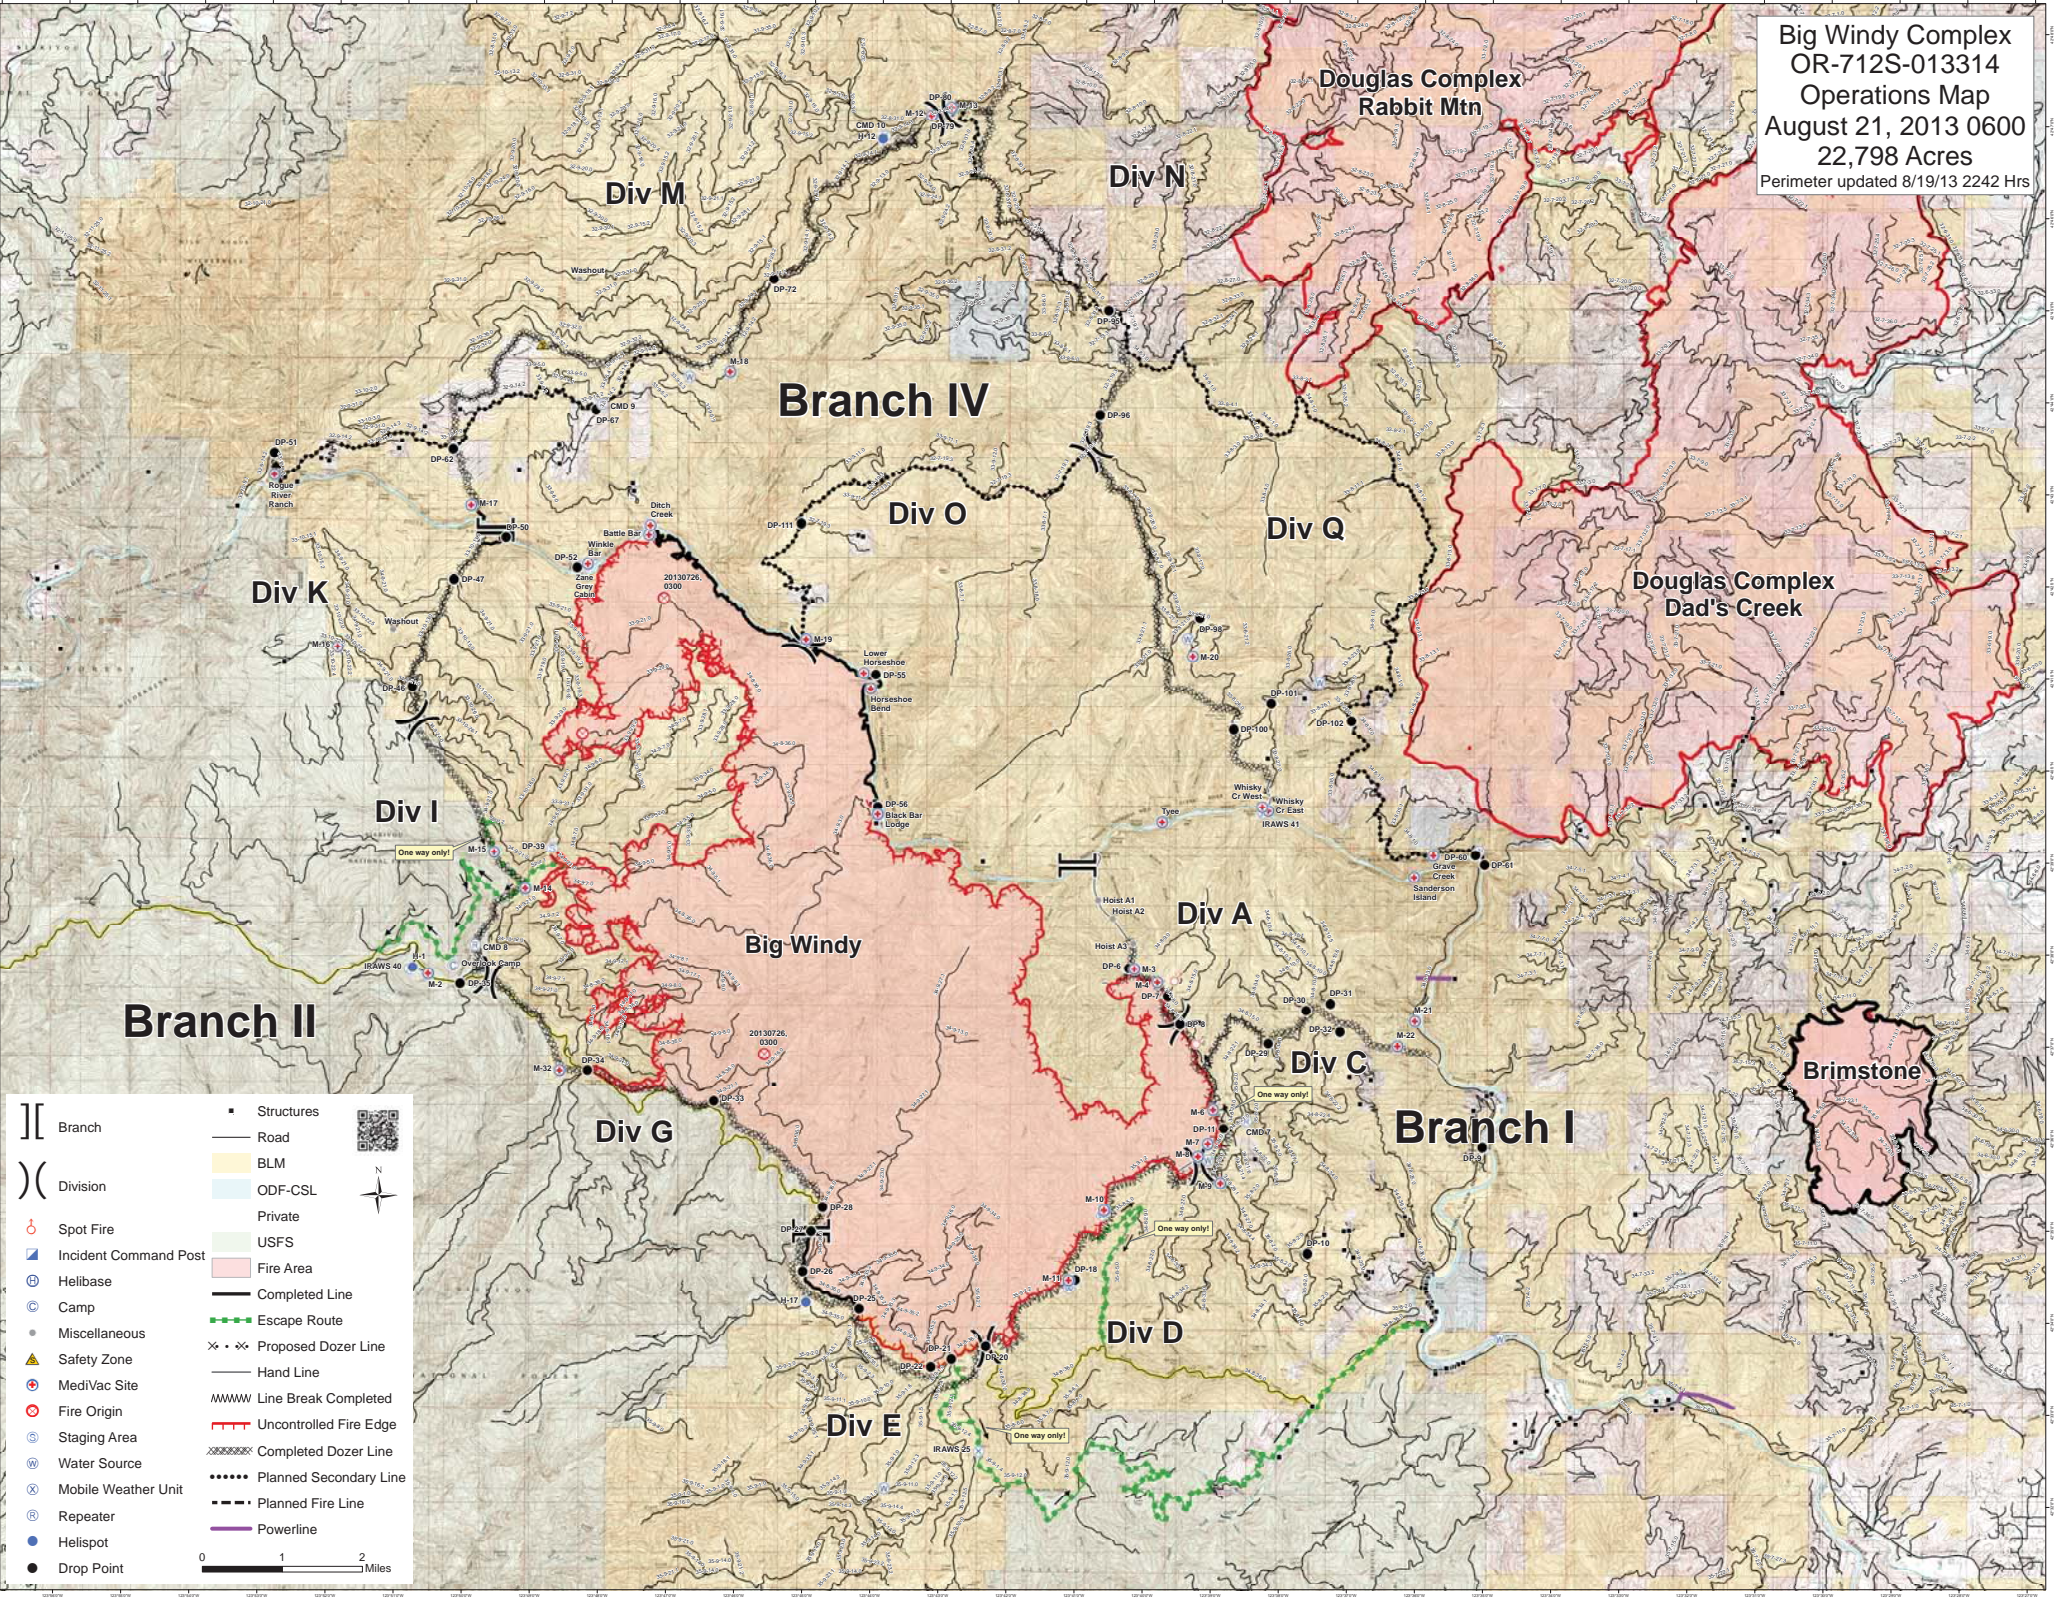

Big Windy Complex
 OR-712S-013314
 Operations Map
 August 21, 2013 0600
 22,798 Acres
 Perimeter updated 8/19/13 2242 Hrs

	Branch		Structures
	Division		Road
	Spot Fire		BLM
	Incident Command Post		ODF-CSL
	Helibase		Private
	Camp		USFS
	Miscellaneous		Fire Area
	Safety Zone		Completed Line
	MediVac Site		Escape Route
	Fire Origin		Proposed Dozer Line
	Staging Area		Hand Line
	Water Source		Line Break Completed
	Mobile Weather Unit		Completed Dozer Line
	Repeater		Planned Secondary Line
	Helispot		Planned Fire Line
	Drop Point		Powerline

0 1 2 Miles