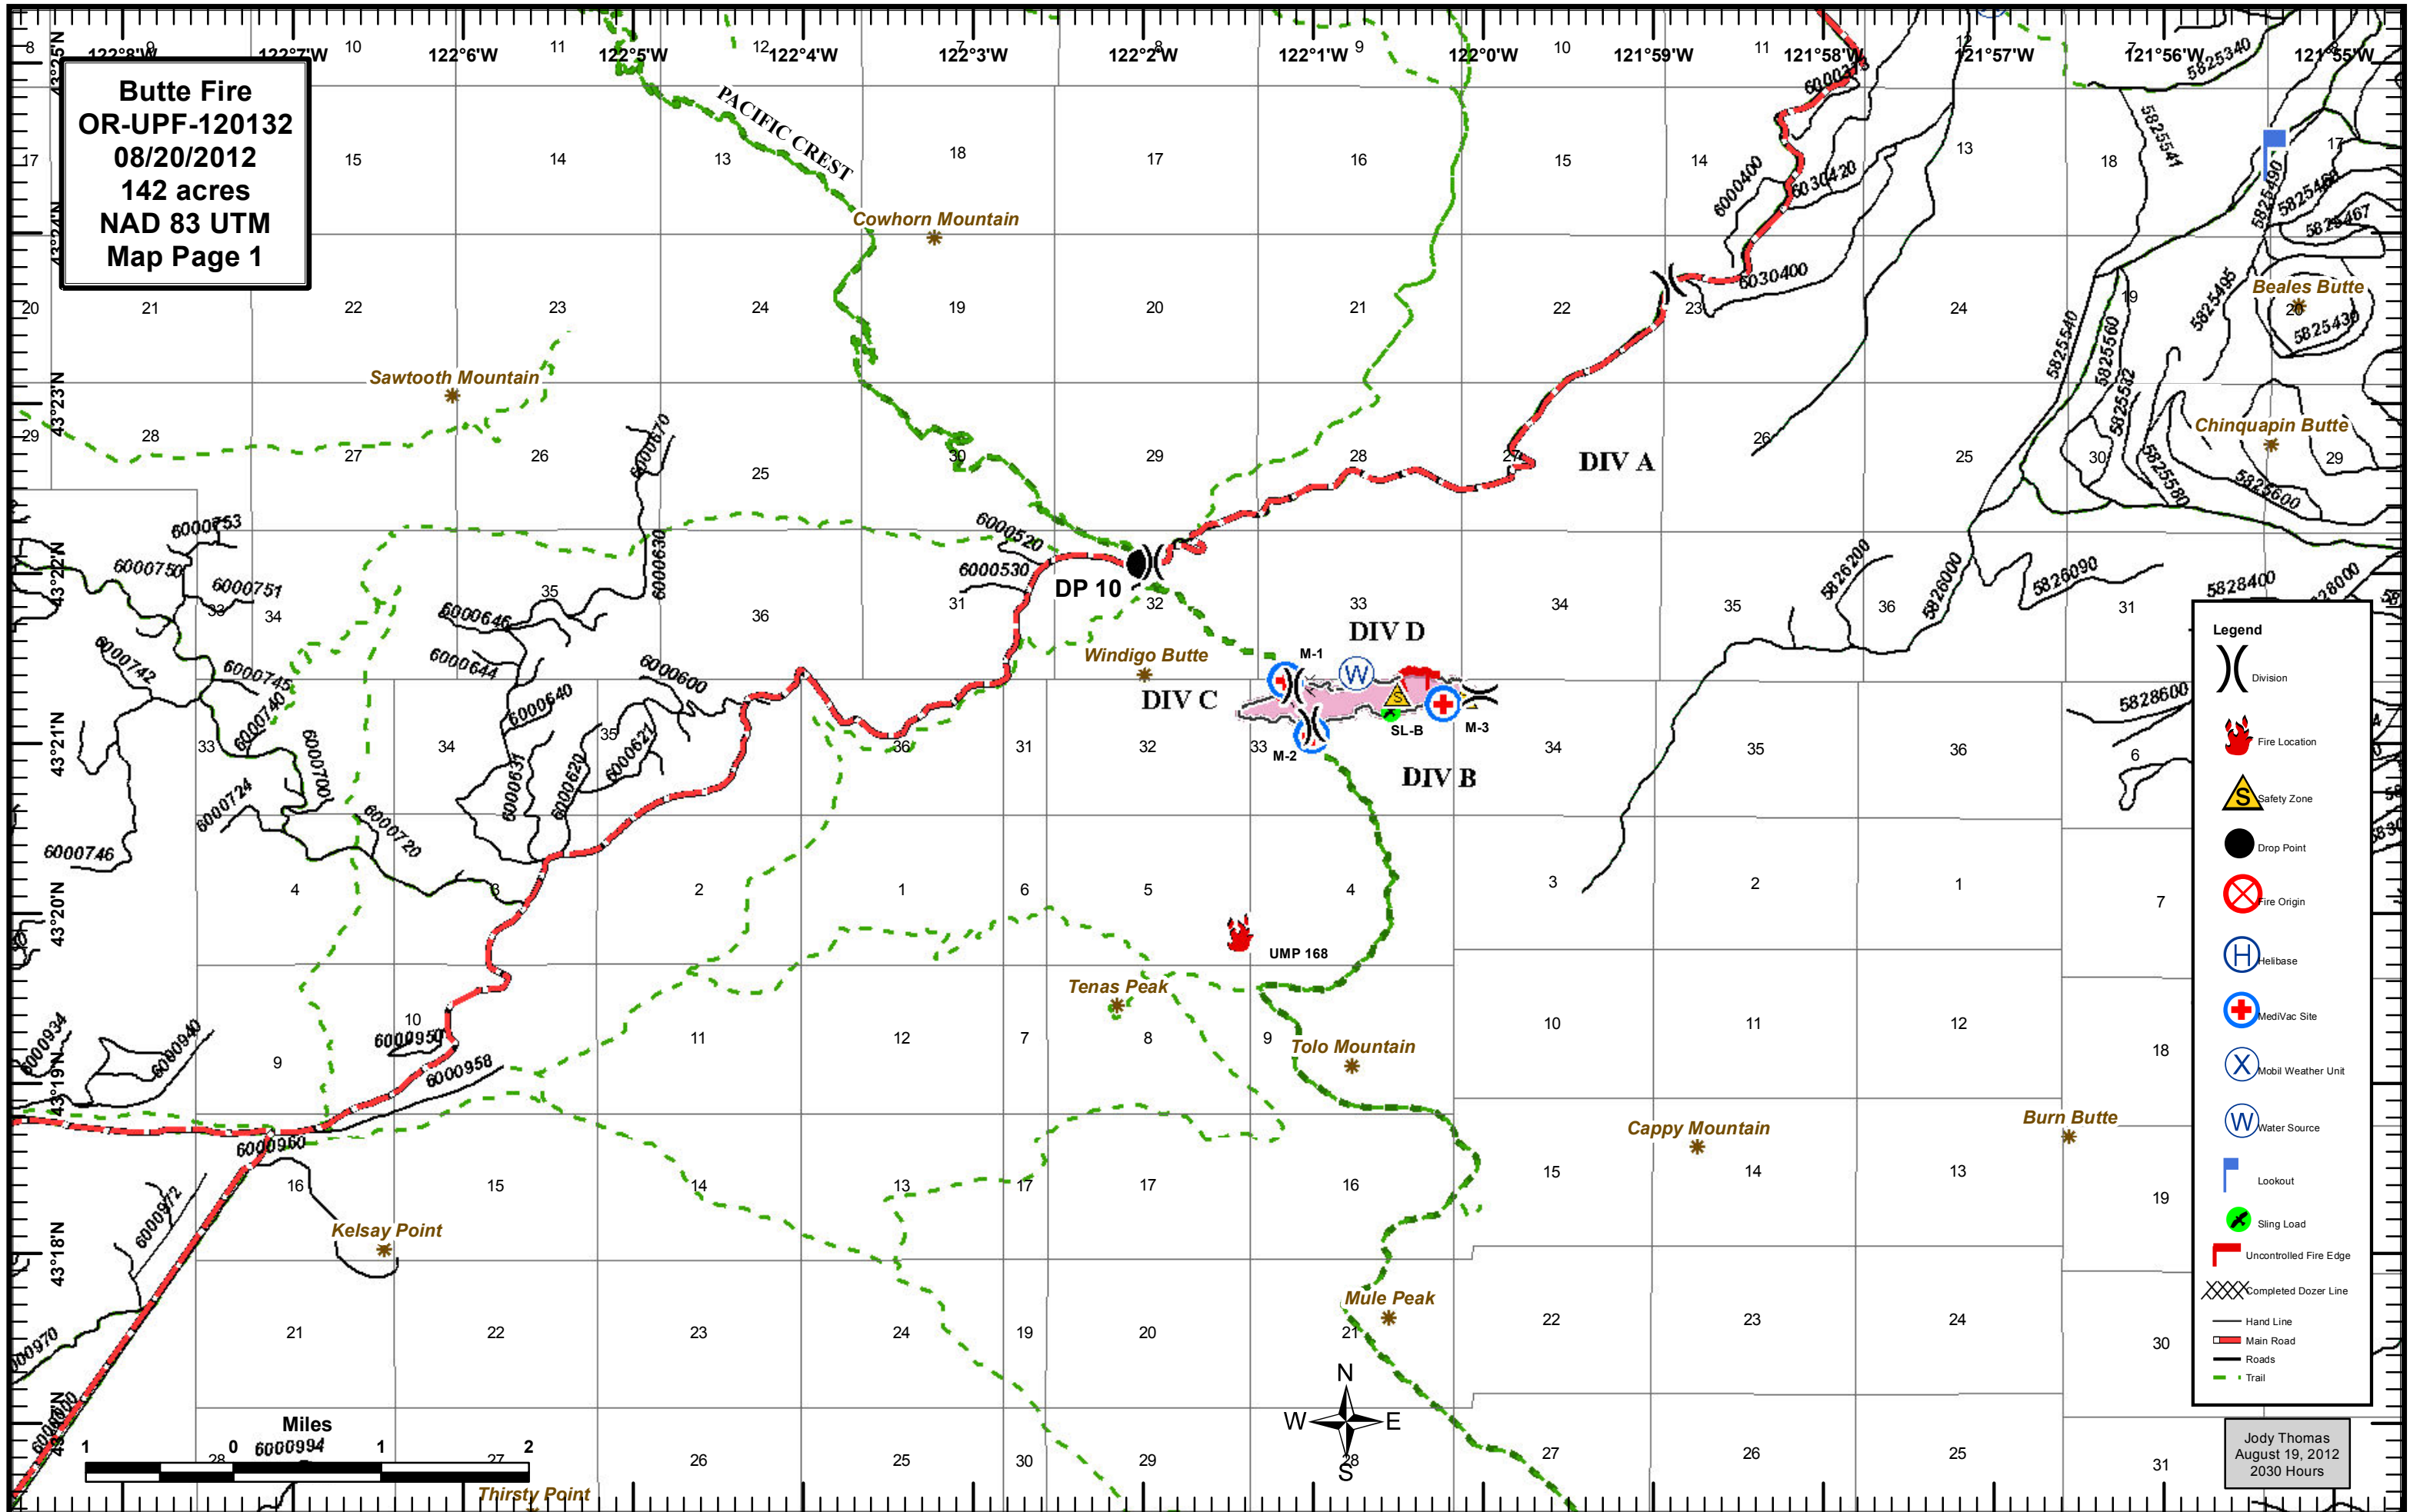

Butte Fire
OR-UPF-120132
08/20/2012
142 acres
NAD 83 UTM
Map Page 1

Legend

- Division
- Fire Location
- Safety Zone
- Drop Point
- Fire Origin
- Helibase
- MediVac Site
- Mobil Weather Unit
- Water Source
- Lookout
- Sling Load
- Uncontrolled Fire Edge
- Completed Dozer Line
- Hand Line
- Main Road
- Roads
- Trail

Jody Thomas
 August 19, 2012
 2030 Hours