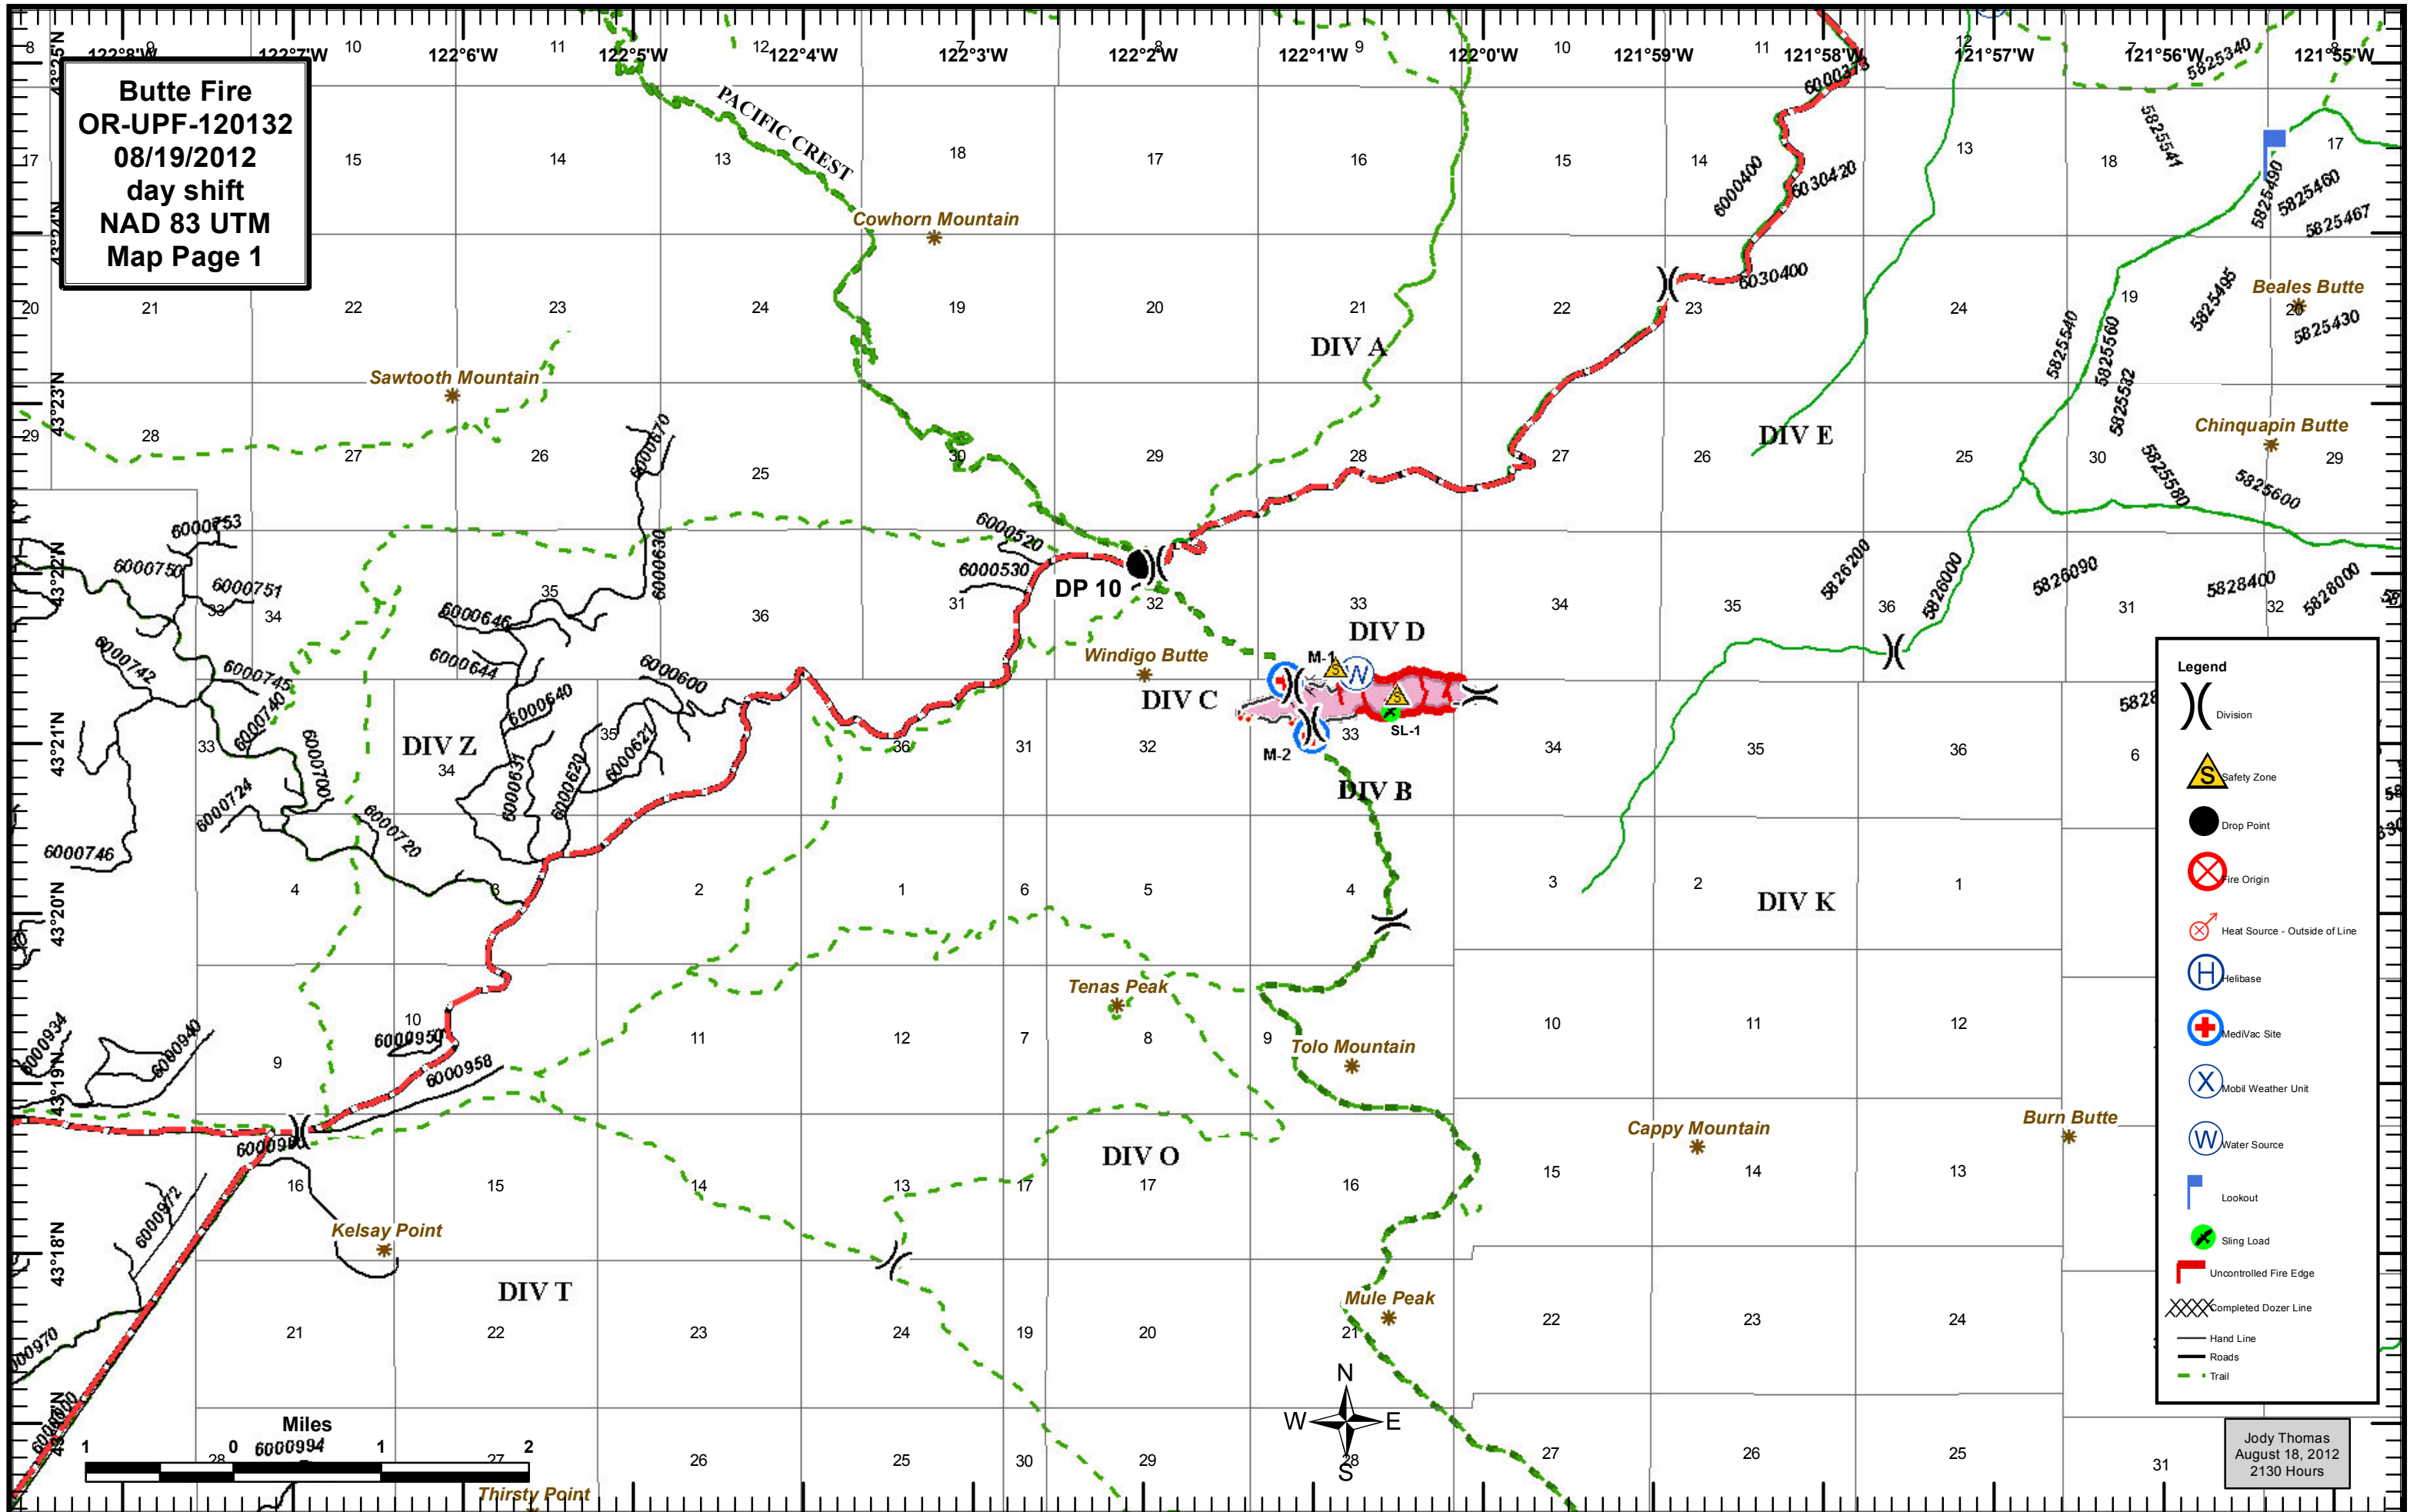

Butte Fire
OR-UPF-120132
08/19/2012
day shift
NAD 83 UTM
Map Page 1

Legend

- () Division
- ▲ Safety Zone
- Drop Point
- ⊗ Fire Origin
- ⊗ Heat Source - Outside of Line
- ⊕ Helibase
- ⊕ MediVac Site
- ⊗ Mobil Weather Unit
- ⊕ Water Source
- Lookout
- ⊗ Sling Load
- ▬ Uncontrolled Fire Edge
- ▬ Completed Dozer Line
- ▬ Hand Line
- ▬ Roads
- ▬ Trail

Jody Thomas
 August 18, 2012
 2130 Hours