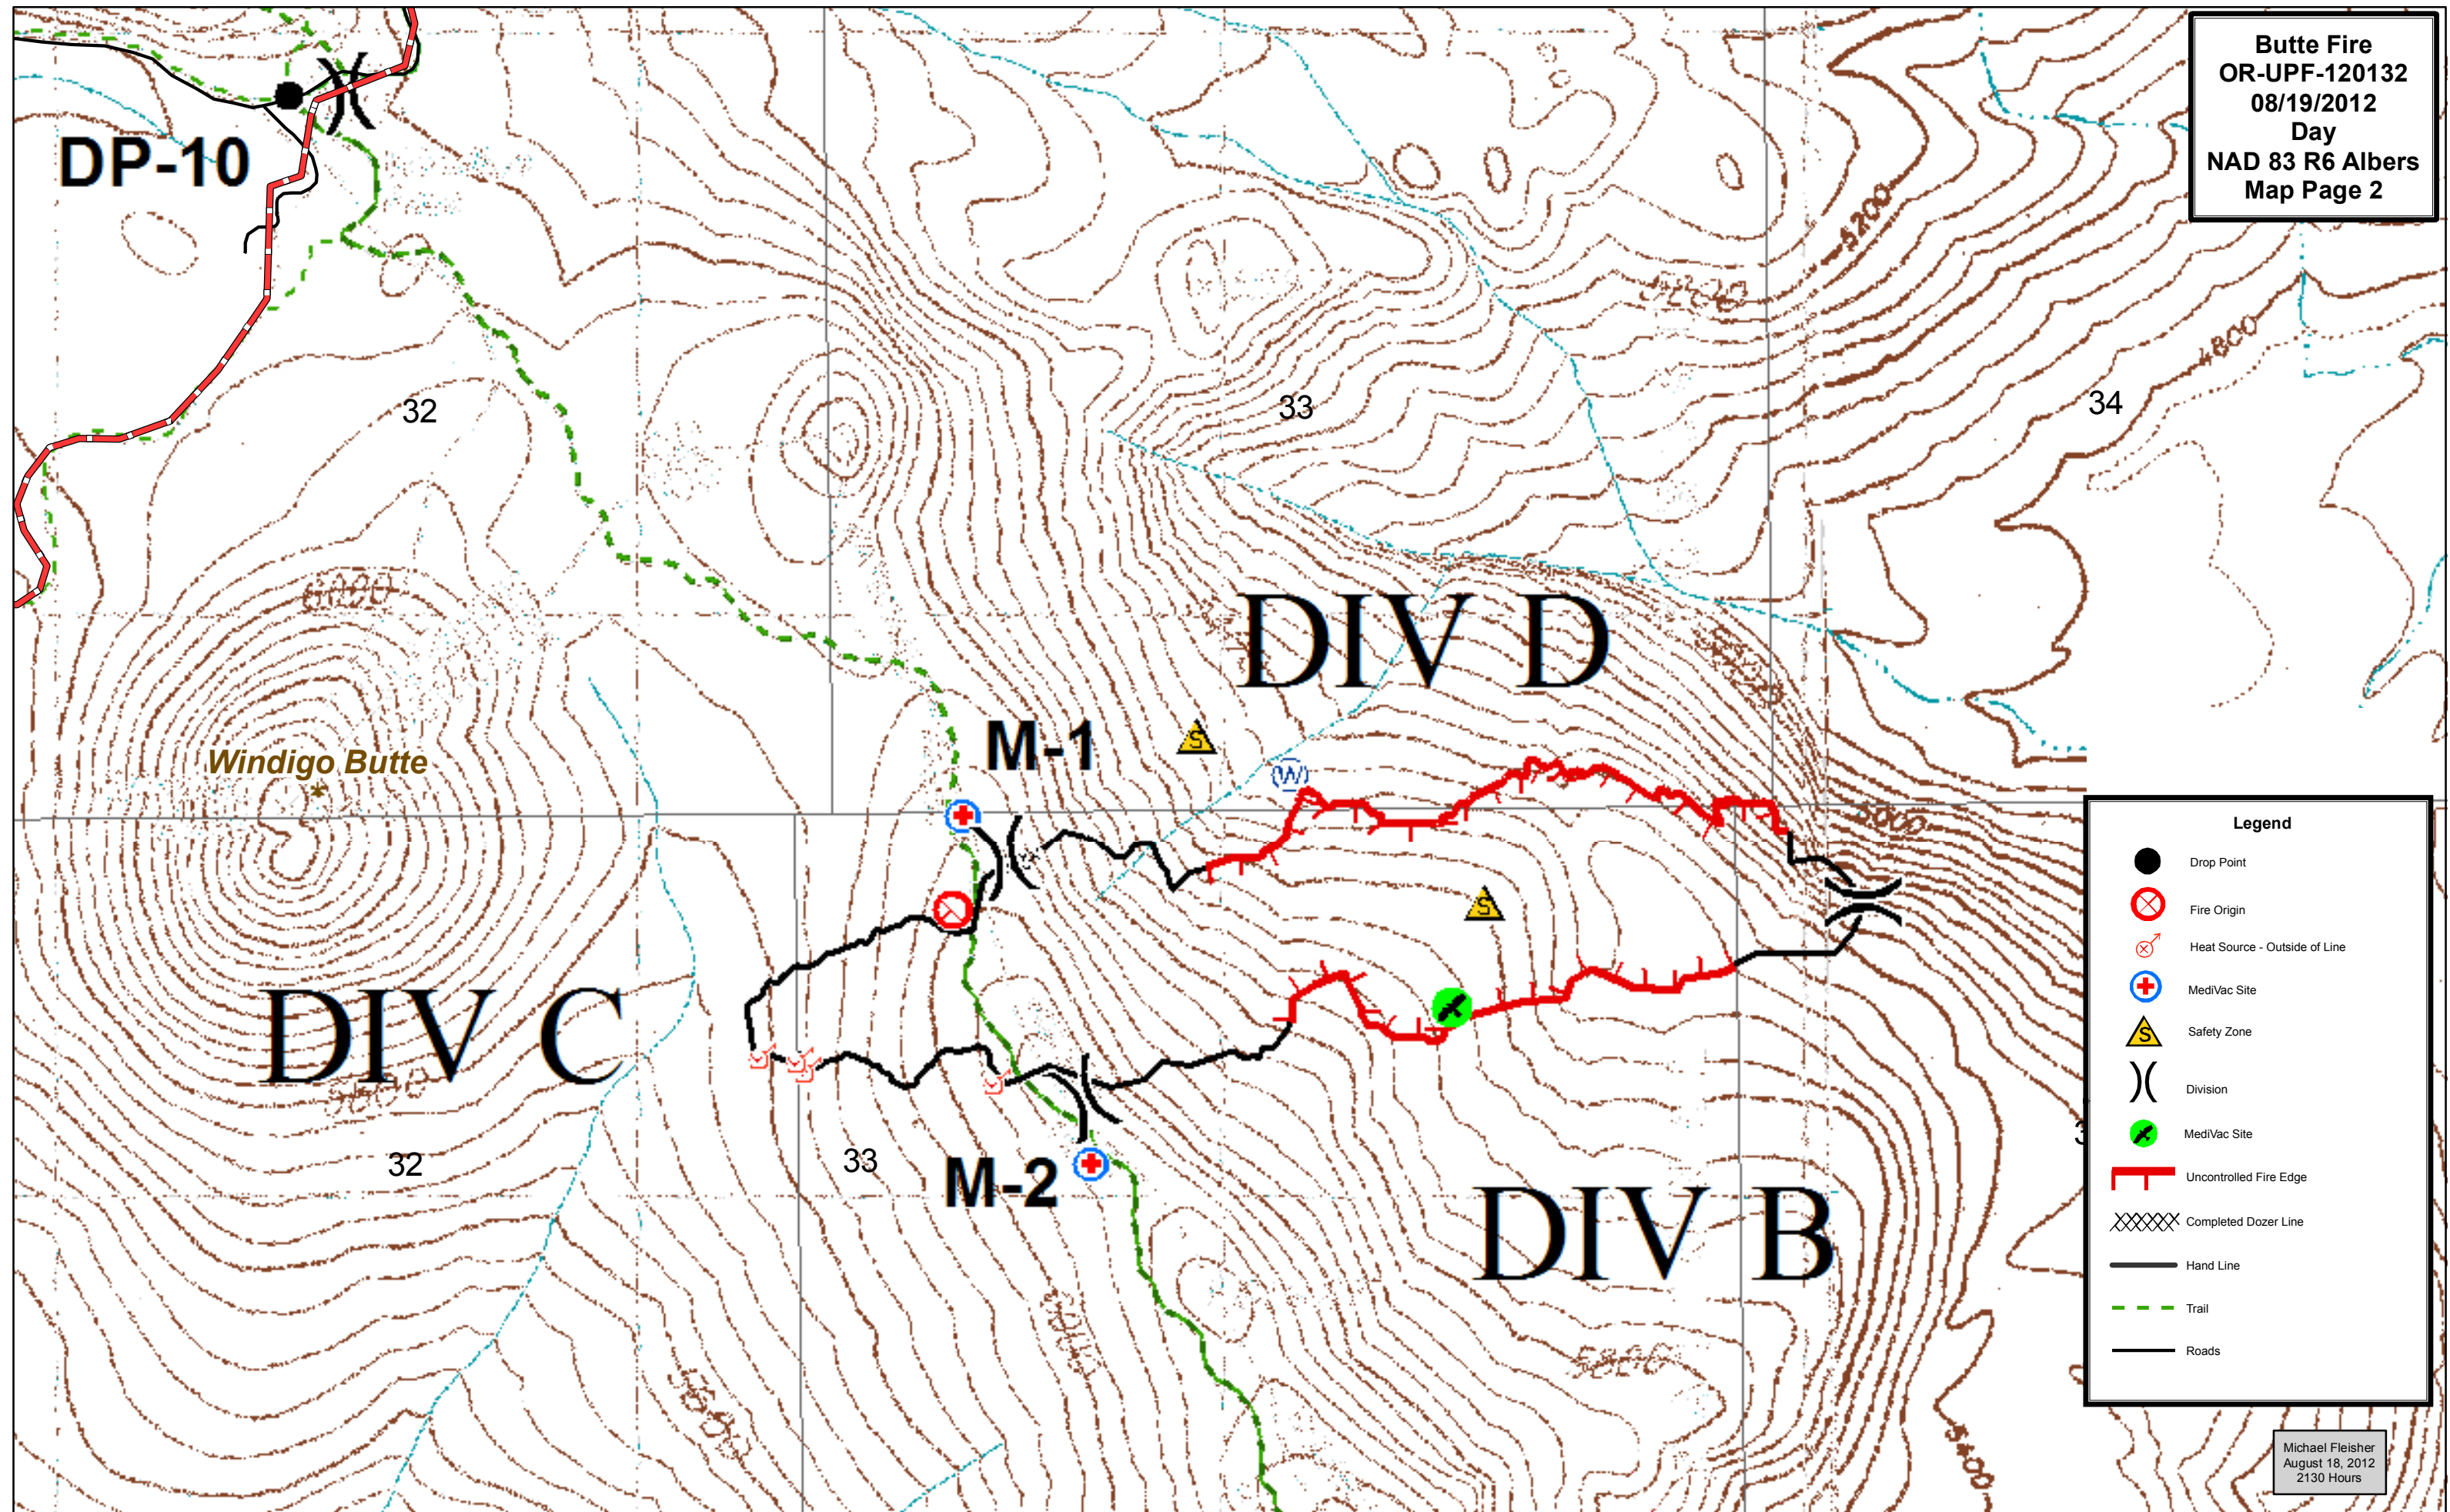

Butte Fire  
 OR-UPF-120132  
 08/19/2012  
 Day  
 NAD 83 R6 Albers  
 Map Page 2

**Legend**

- Drop Point
- Fire Origin
- Heat Source - Outside of Line
- MediVac Site
- Safety Zone
- Division
- MediVac Site
- Uncontrolled Fire Edge
- Completed Dozer Line
- Hand Line
- Trail
- Roads