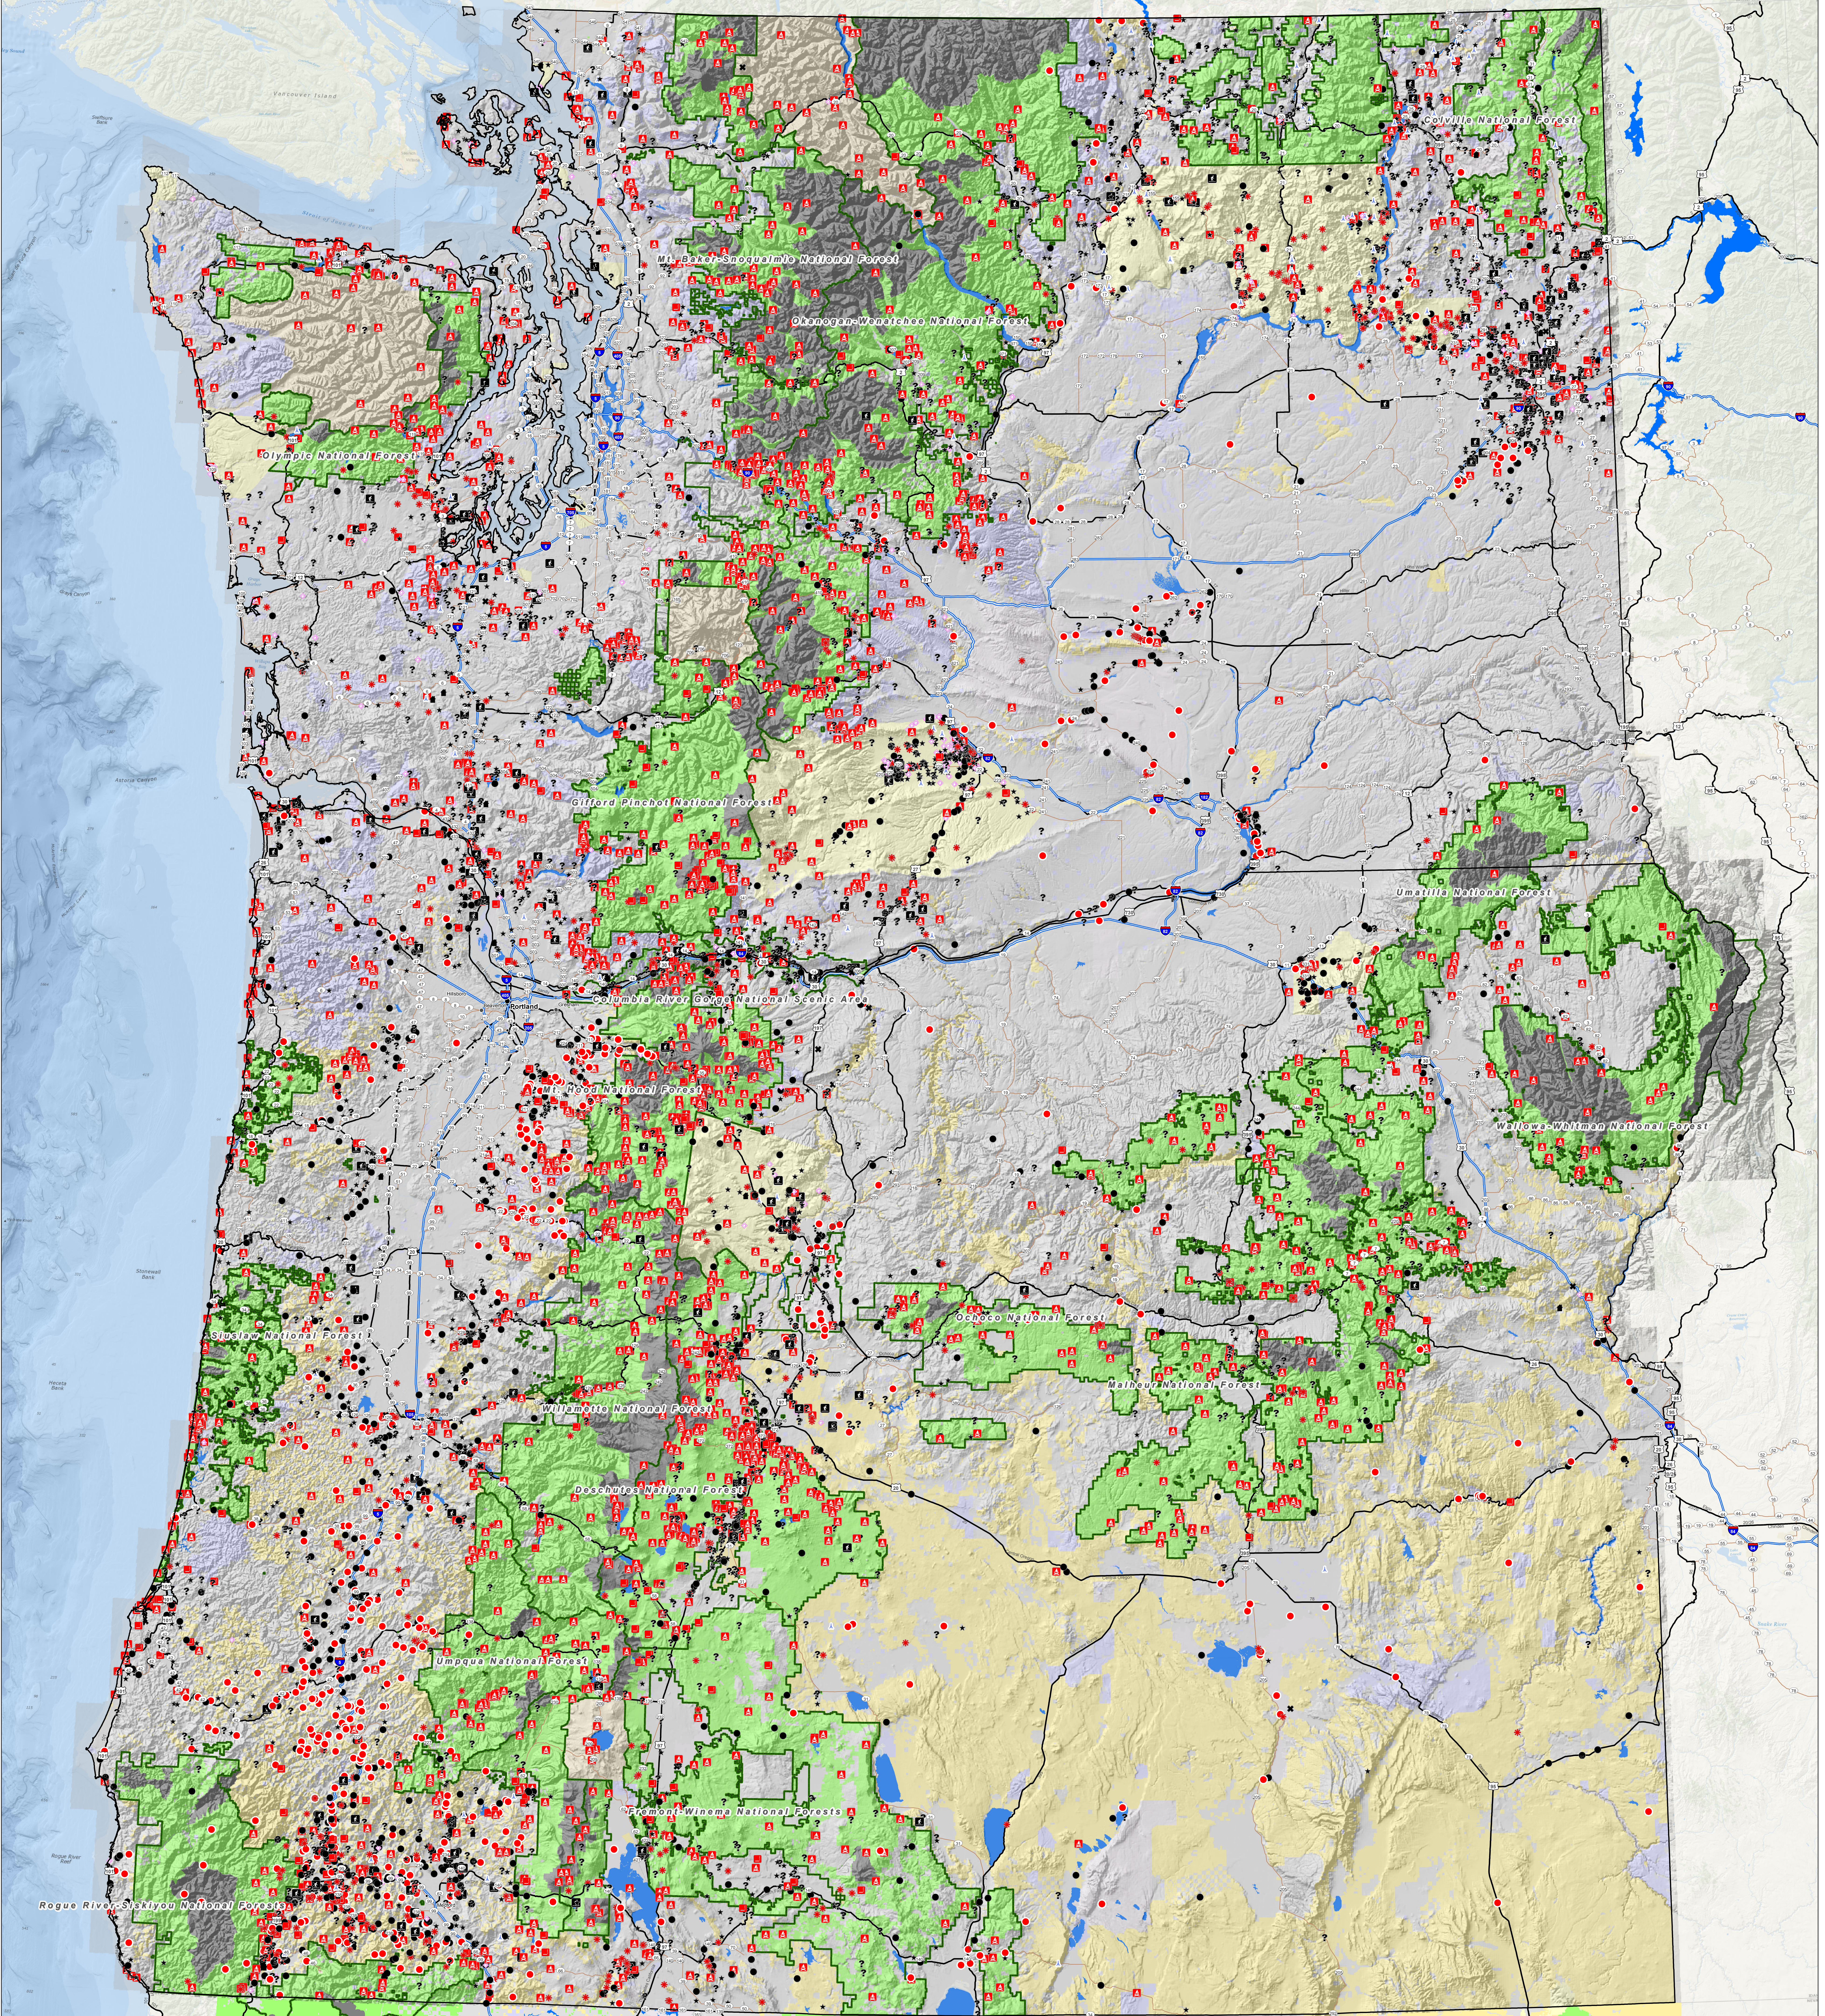

Human Caused Fires Washington and Oregon 2009 - 2013

Human Caused Fires	
★ Arson	■ U.S. Forest Service
■ Campfire	■ Bureau of Land Management
■ Children	■ Bureau of Indian Affairs
★ Debris Burning	■ National Park Service
● Equipment Use	■ Other Federal Land
★ Fireworks	■ State Land
● Miscellaneous	■ Other Land, Including Private
● Missing/Undefined	■ National Forest Administrative Boundary
▲ Powerline	■ Wilderness
★ Railroad	
■ Structure	

0 30 60 90 120 Miles