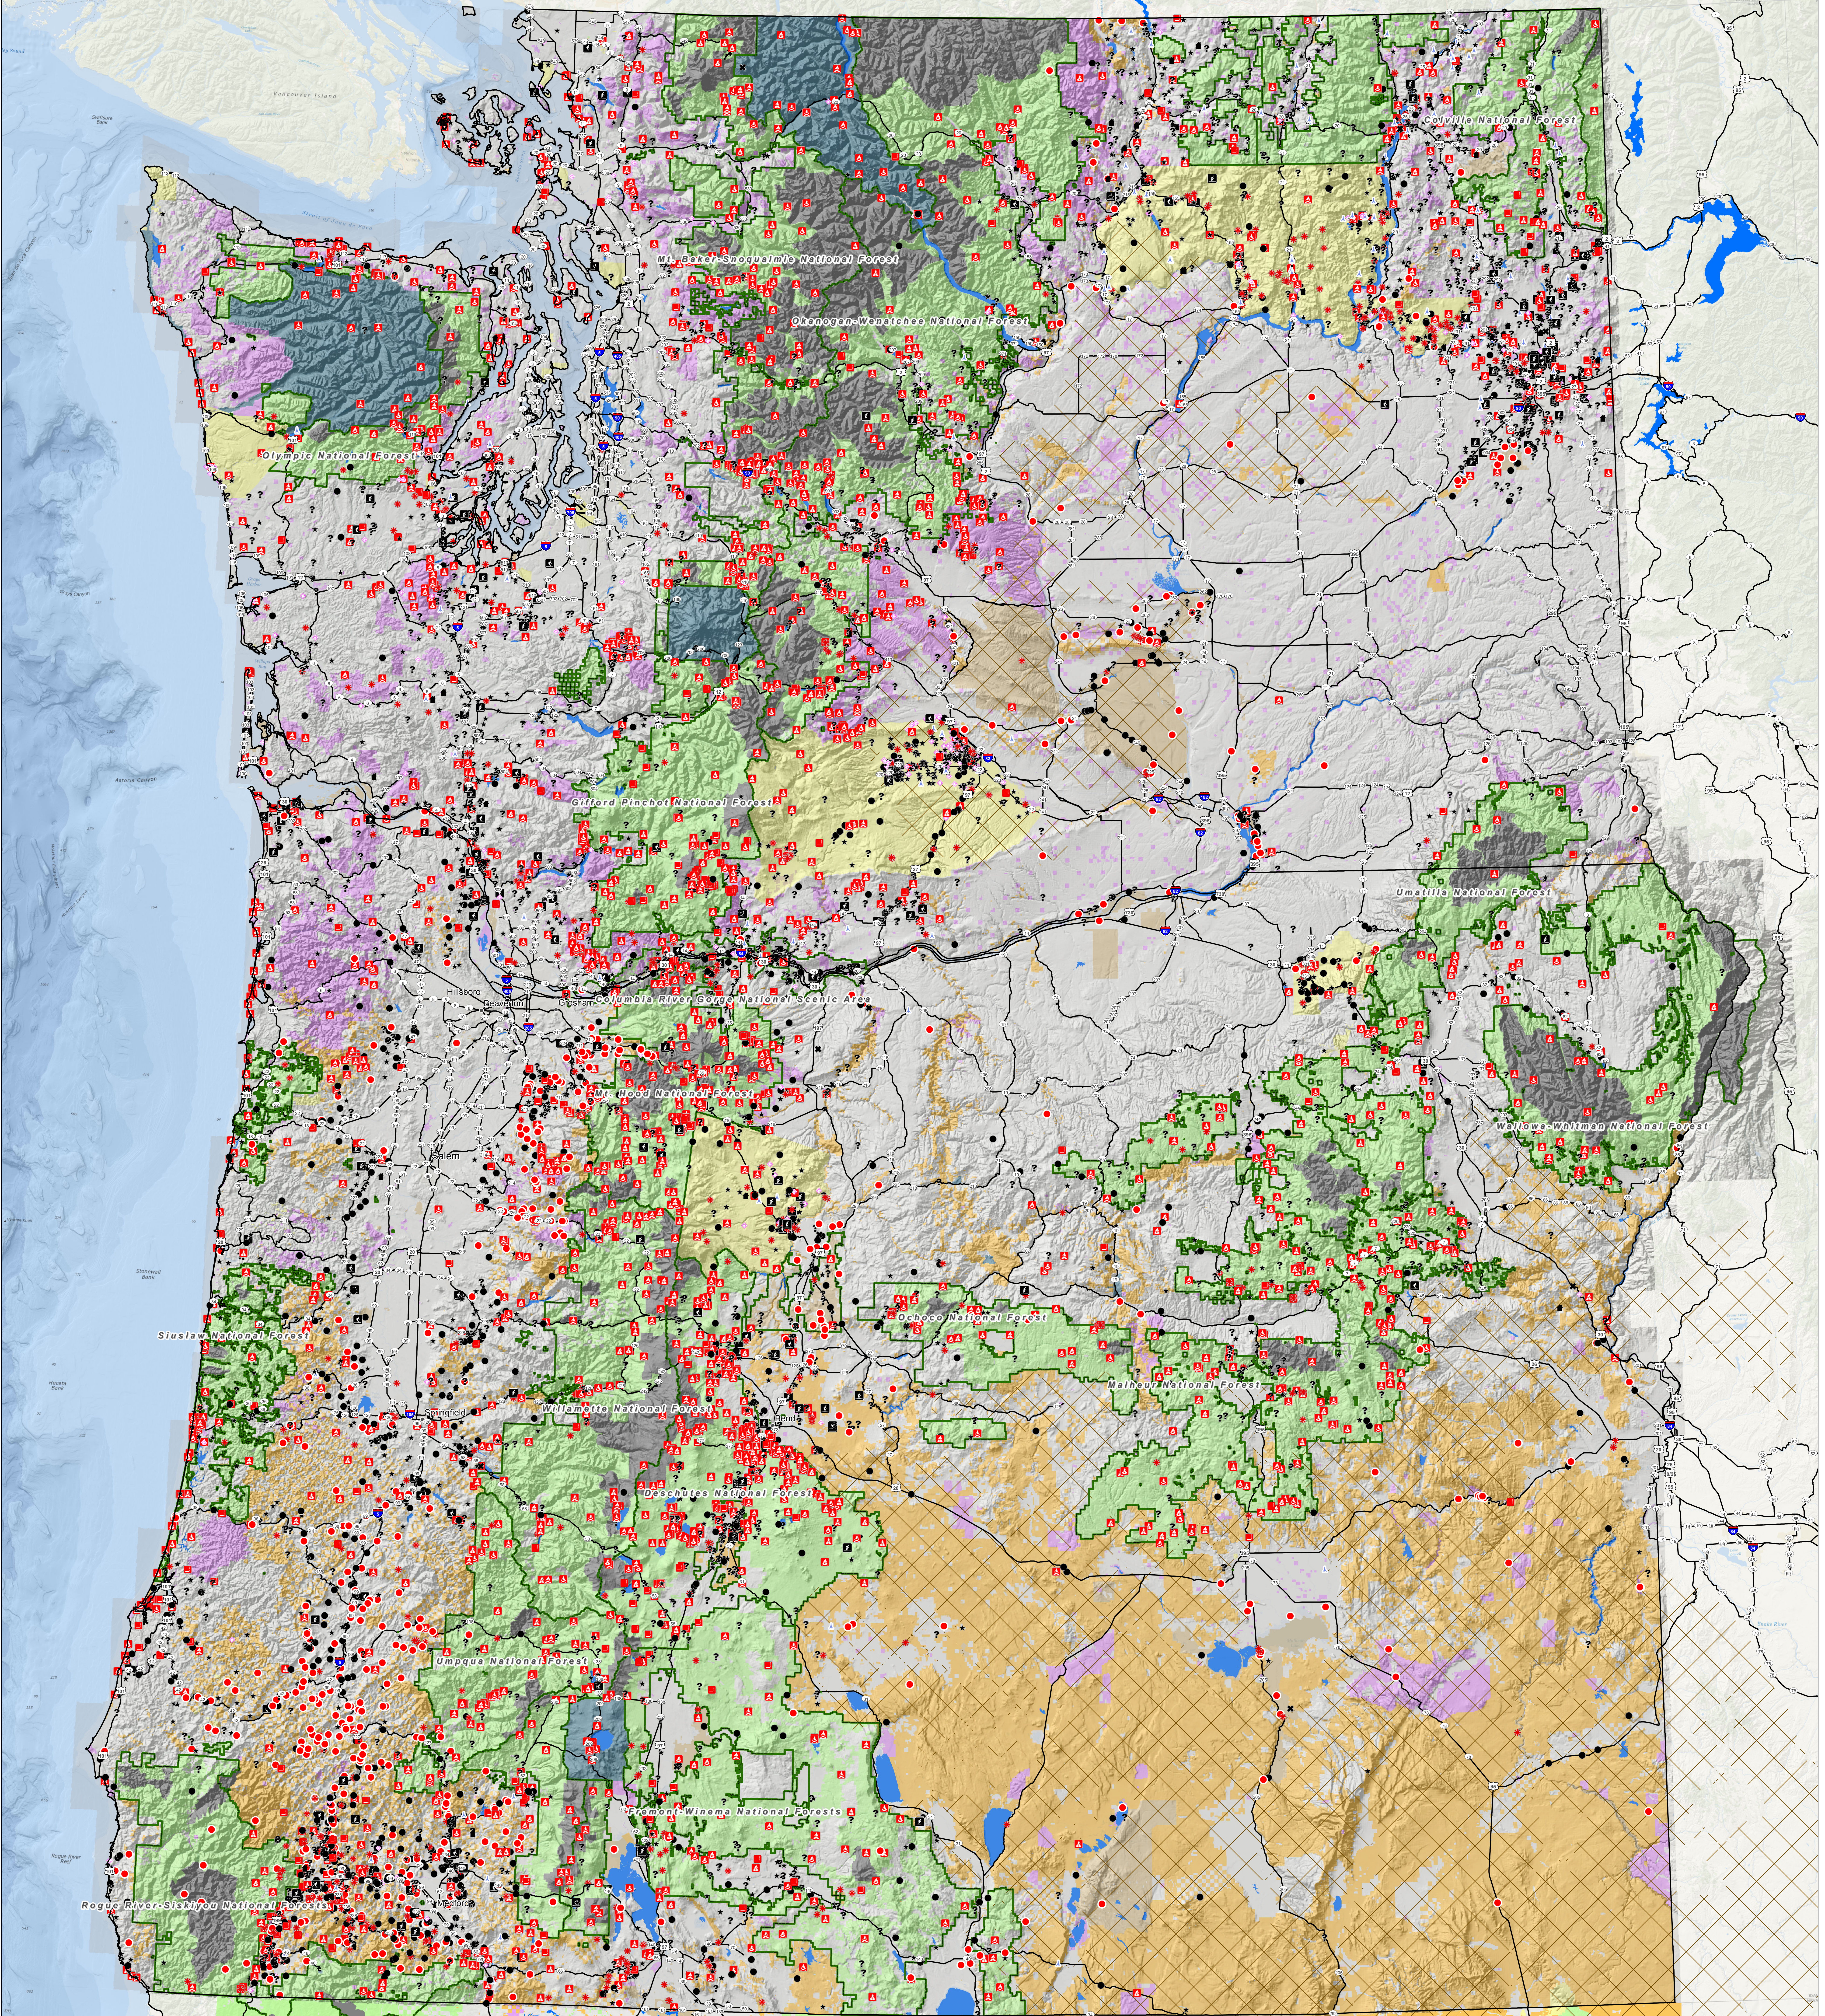

Human Caused Fires Washington and Oregon 2009 - 2013

Human Caused Fires	
★ Arson	■ U.S. Forest Service
■ Campfire	■ Bureau of Land Management
■ Children	■ Bureau of Indian Affairs
★ Debris Burning	■ National Park Service
● Equipment Use	■ Other Federal Land
● Fireworks	■ State Land
?	■ Other Land, Including Private
● Missing/Undefined	■ National Forest Administrative Boundary
● Powerline	■ Greater Sage-Grouse Habitat
★ Railroad	■ Wilderness
■ Smoking	
■ Structure