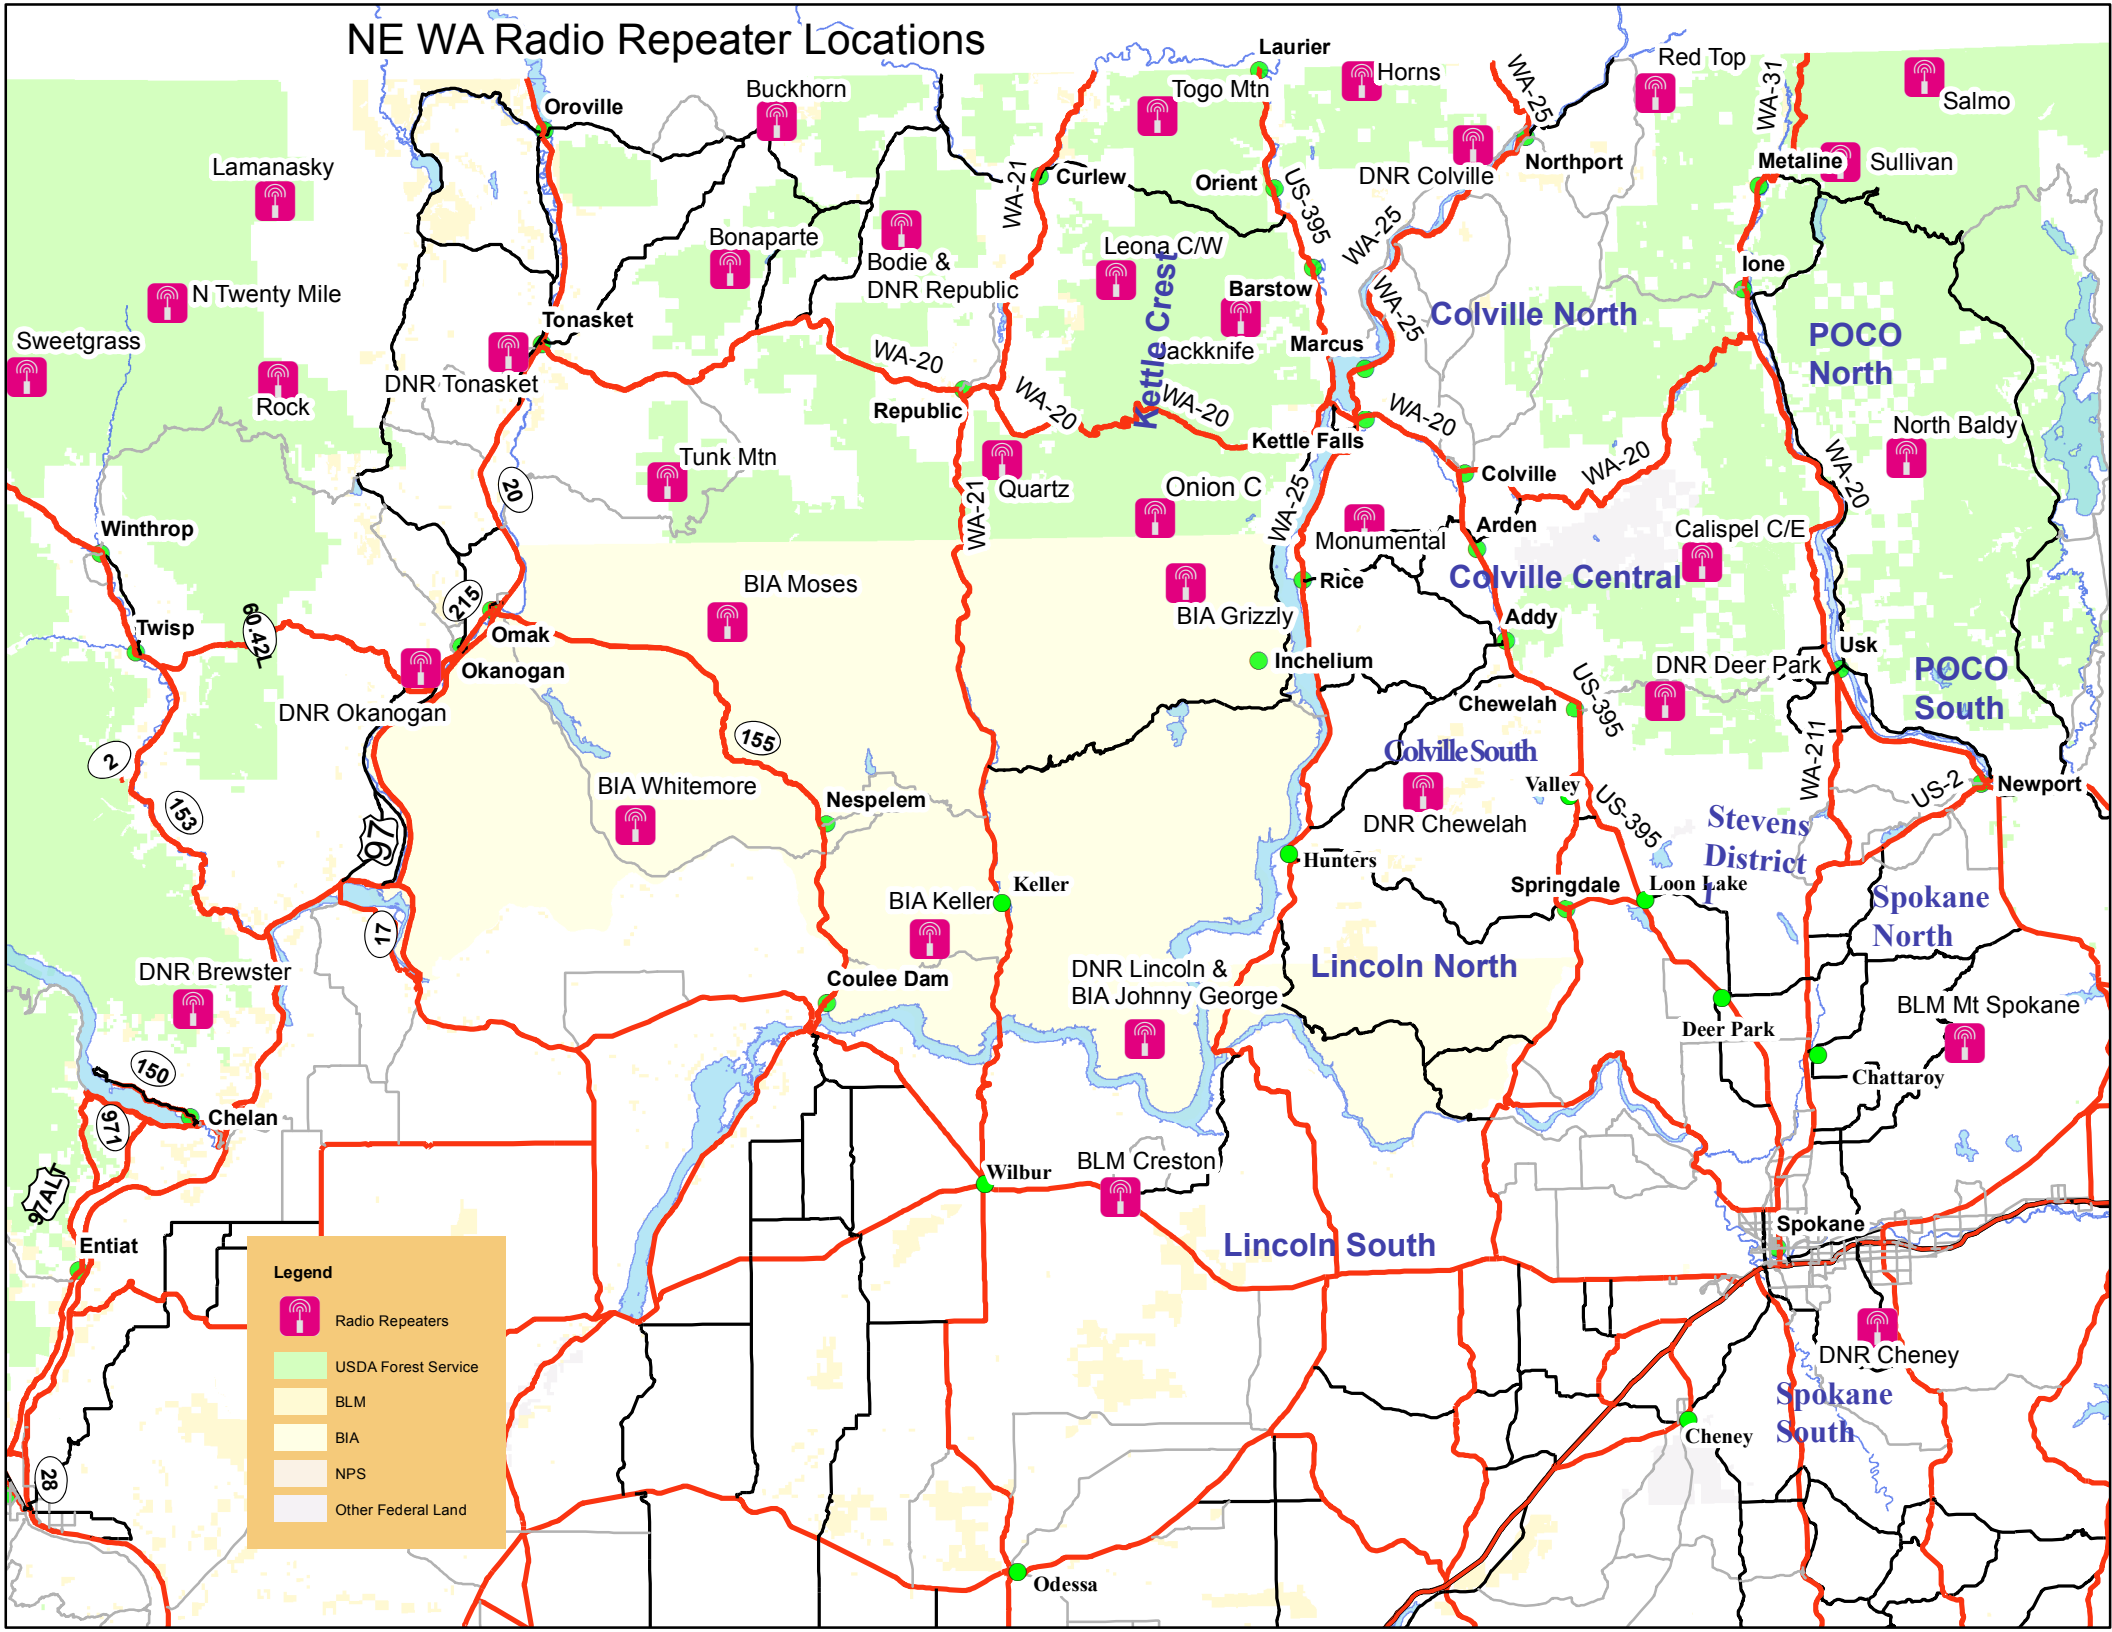

NE WA Radio Repeater Locations

Legend

- Radio Repeaters
- USDA Forest Service
- BLM
- BIA
- NPS
- Other Federal Land