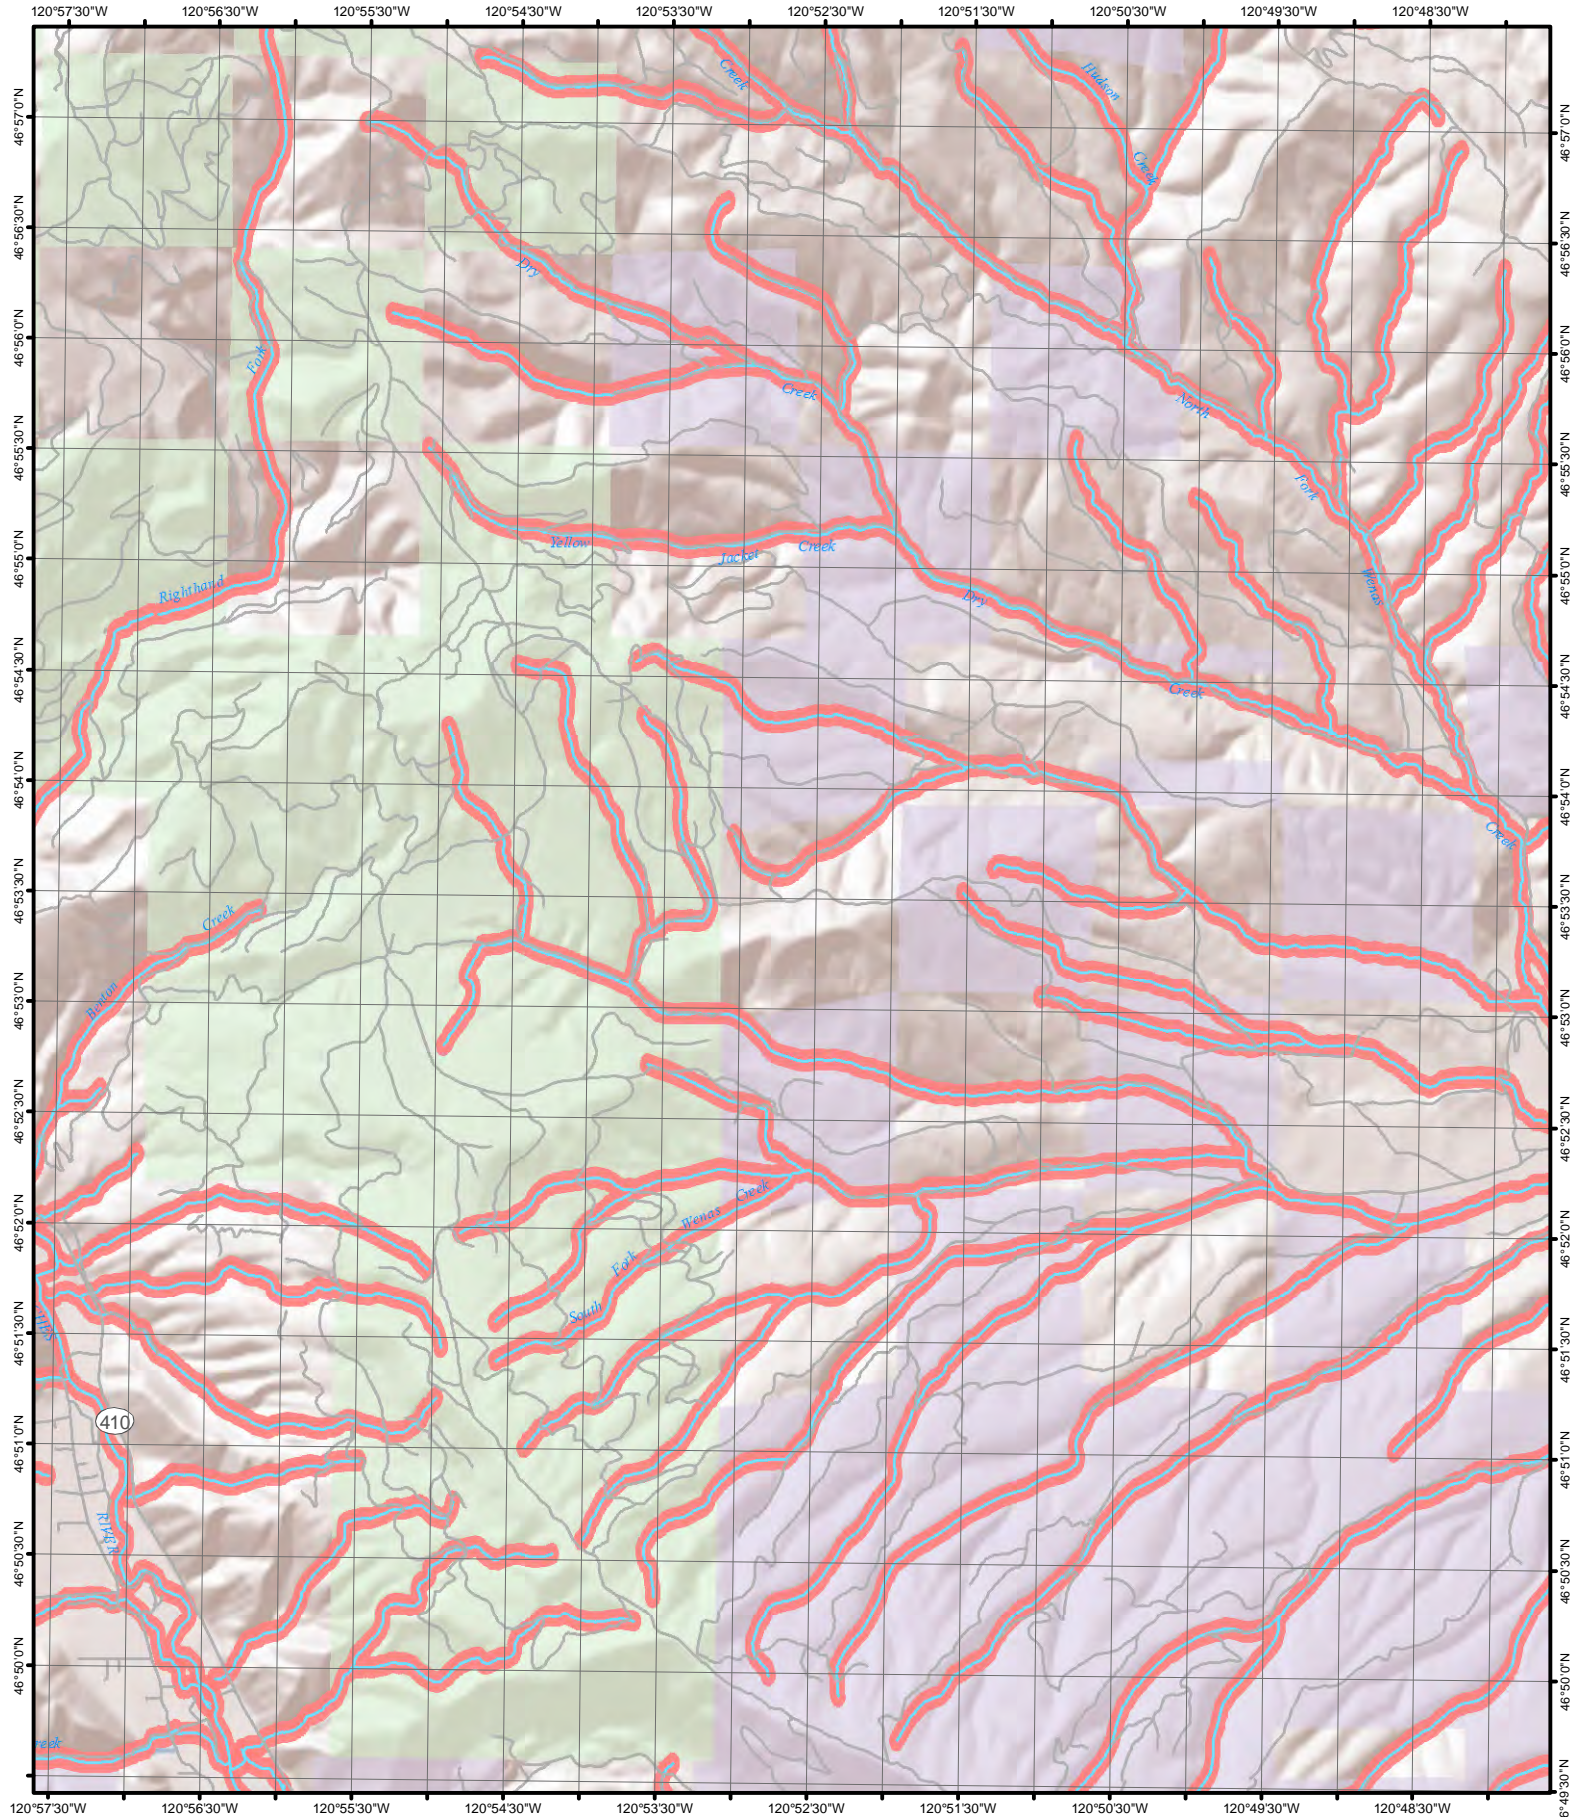

1 inch equals 1 mile