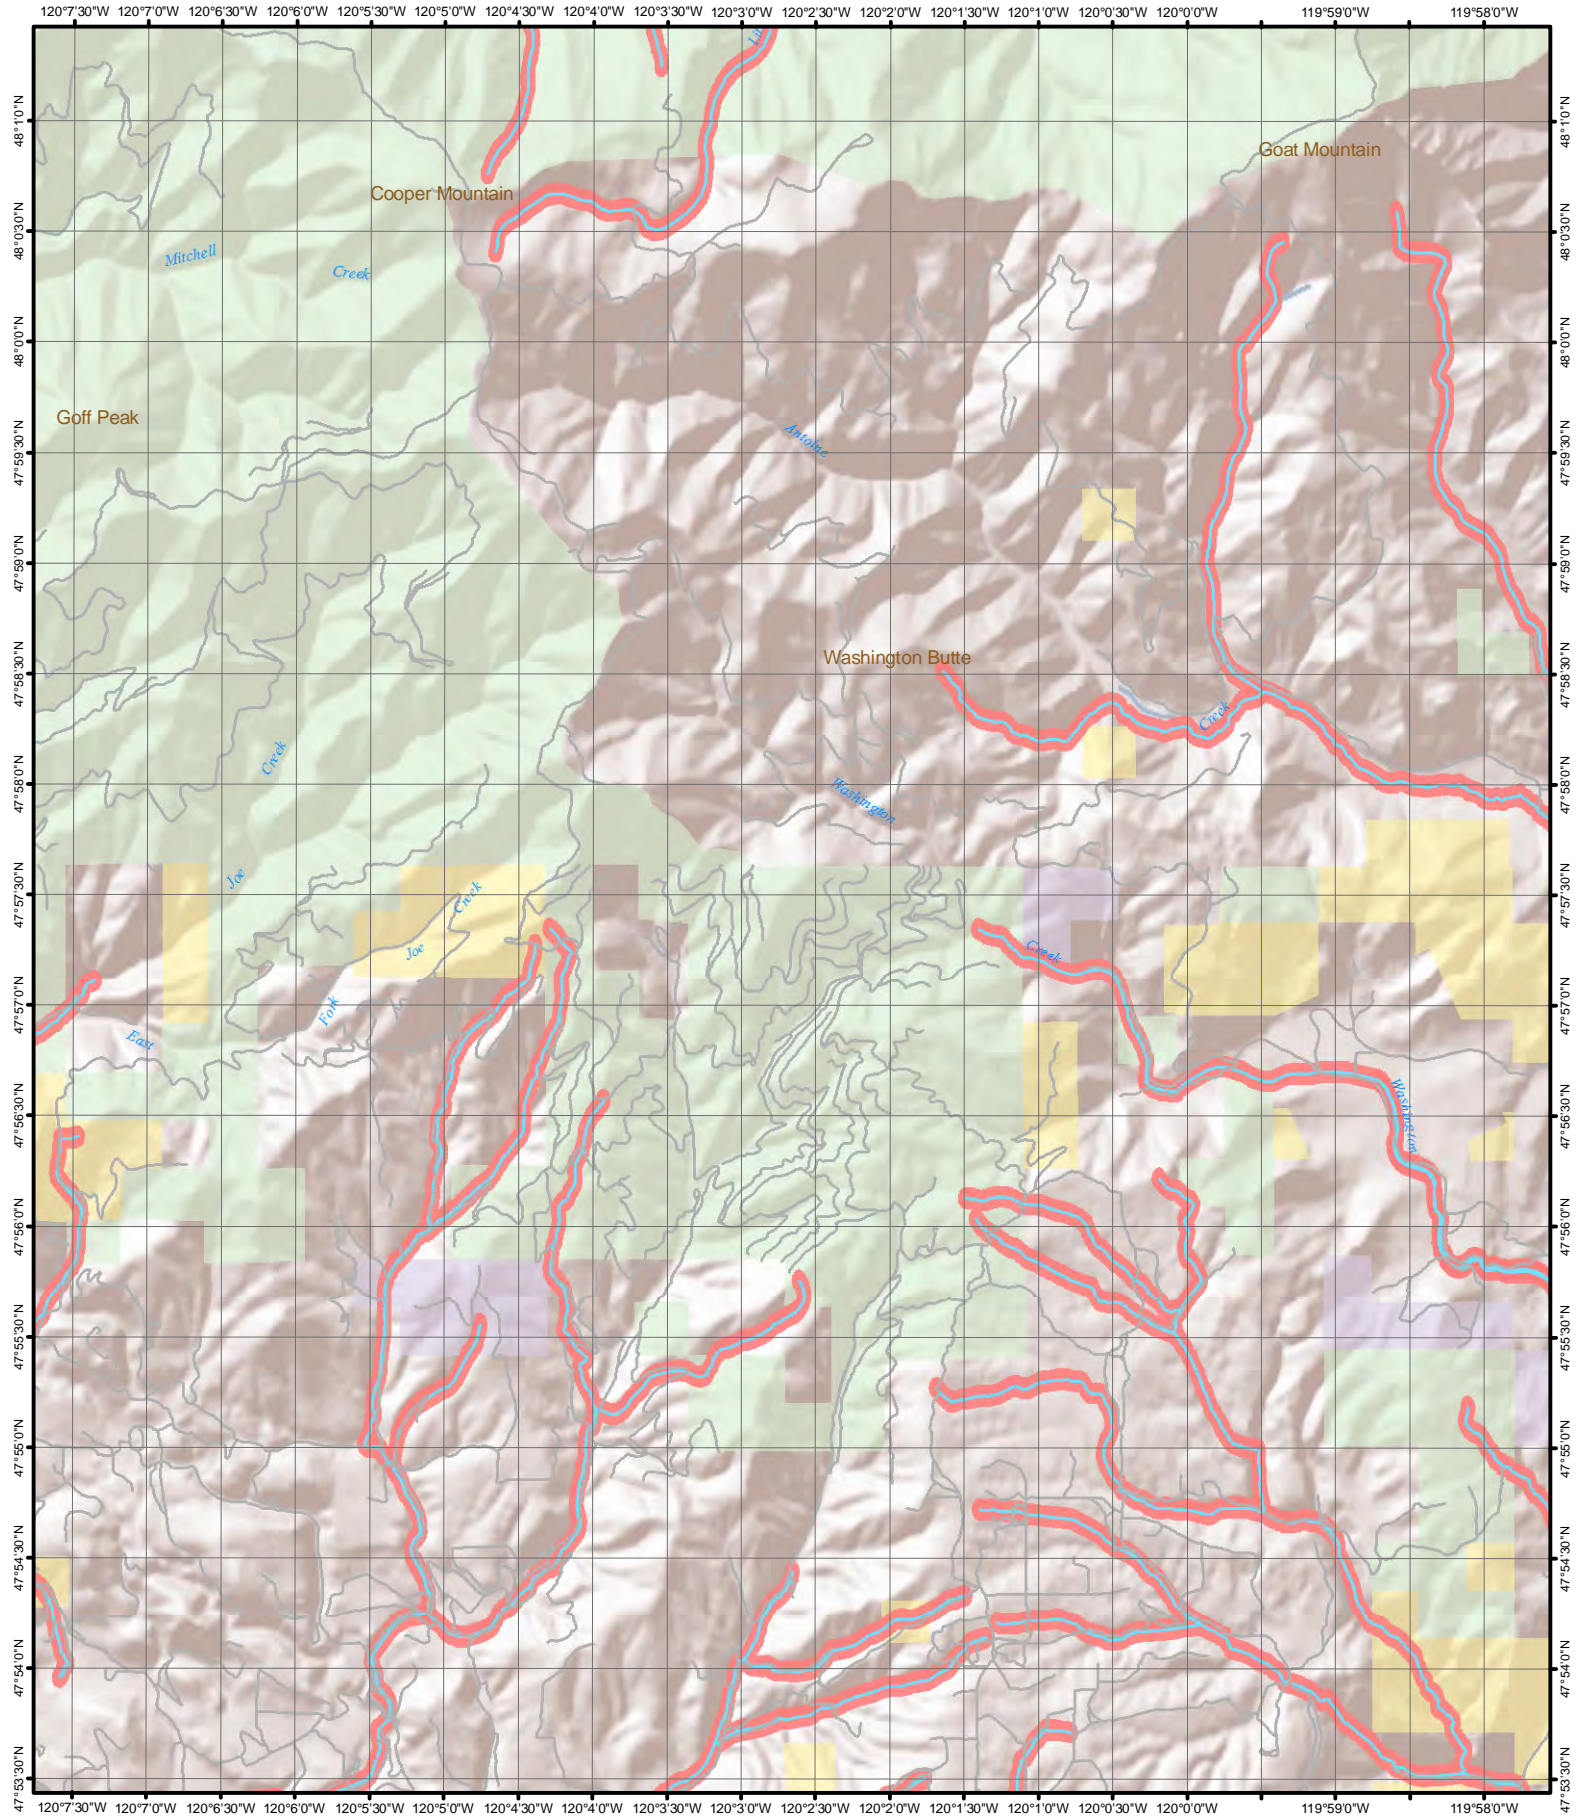

Vertical Obstructions (Local/National)

-  Repeaters of Unknown Height
-  Repeaters < 200 ft
-  Repeaters > 200 ft
-  Lookouts of Unknown Height
-  Lookouts < 200 ft AGL
-  Lookouts > 200 ft AGL

Dispatch Areas and Page Index Map

1 inch equals 1 mile

1 inch equals 1 mile

1 inch equals 1 mile

1 inch equals 1 mile

1 inch equals 1 mile

1 inch equals 1 mile

1 inch equals 1 mile

121°8'30"W 121°8'0"W 121°7'30"W 121°7'0"W 121°6'30"W 121°6'0"W 121°5'30"W 121°5'0"W 121°4'30"W 121°4'0"W 121°3'30"W 121°3'0"W 121°2'30"W 121°2'0"W 121°1'30"W 121°1'0"W 121°0'30"W 121°0'0"W 120°59'30"W

47°53'0"N 47°52'30"N 47°52'0"N 47°51'30"N 47°51'0"N 47°50'30"N 47°50'0"N 47°49'30"N 47°49'0"N 47°48'30"N 47°48'0"N 47°47'30"N 47°47'0"N 47°46'30"N 47°46'0"N 47°45'30"N 47°45'0"N

121°8'30"W 121°8'0"W 121°7'30"W 121°7'0"W 121°6'30"W 121°6'0"W 121°5'30"W 121°5'0"W 121°4'30"W 121°4'0"W 121°3'30"W 121°3'0"W 121°2'30"W 121°2'0"W 121°1'30"W 121°1'0"W 121°0'30"W 121°0'0"W 120°59'30"W

1 2 3
4 5 6 7 8
9 10 11 12 13 14 15
16 17 18 19 20 21
22 23 24 25 26 27
28 29 30 31 32 33
34 35 36 37 38 39 40
41 42 43 44 45 46 47
48 49 50 51 52 53
54 55 56 57
58 59 60 61 62
63 64 65 66
67 68 69 70
71 72