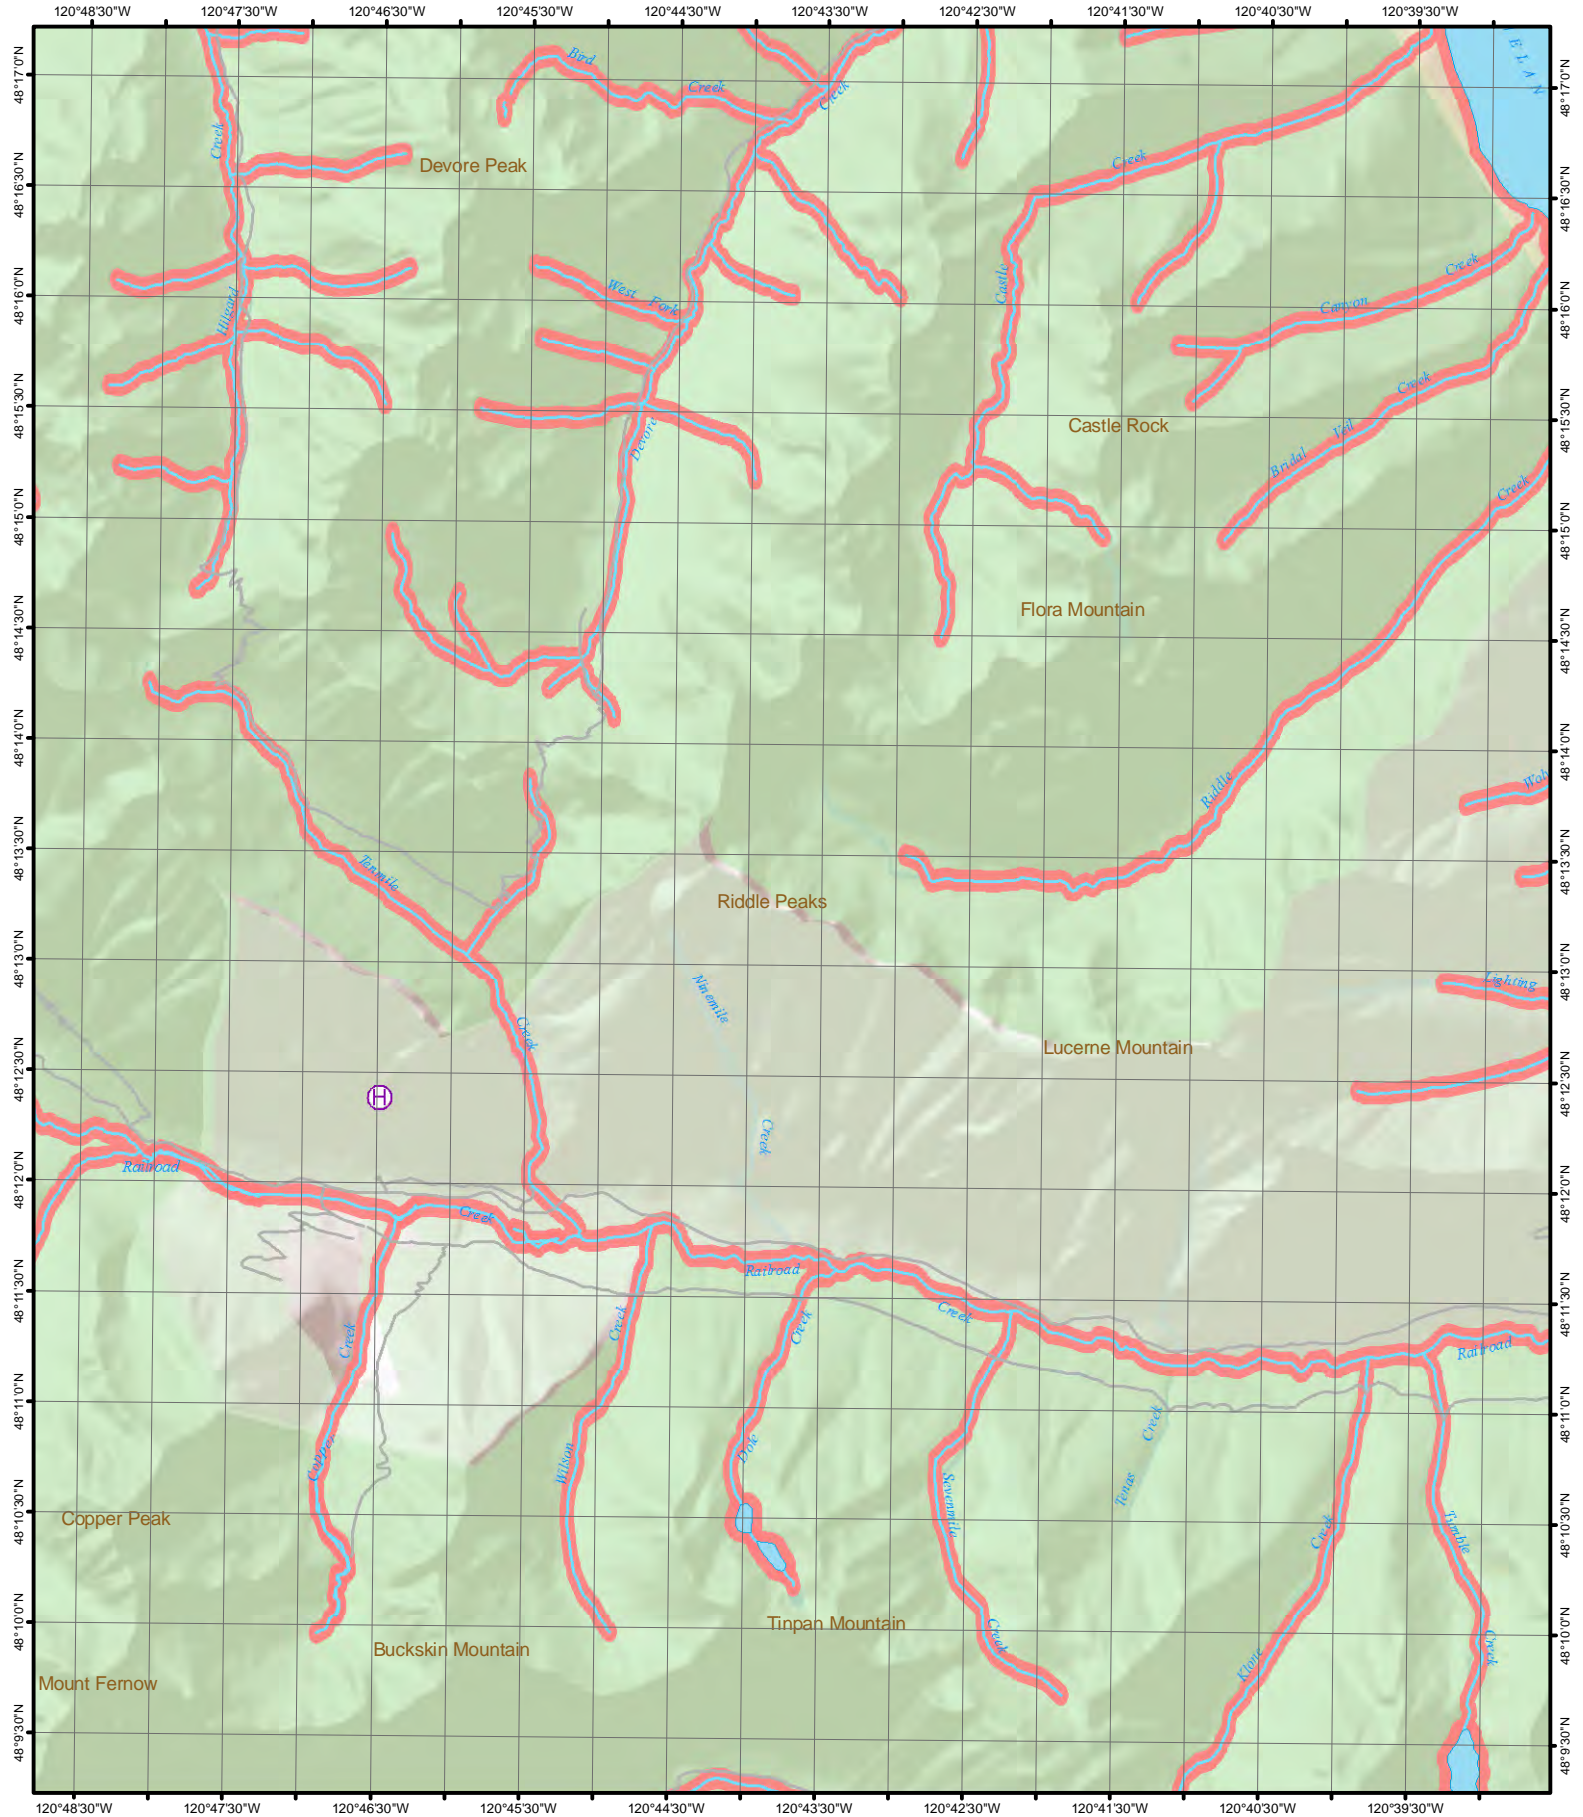

1 inch equals 1 mile