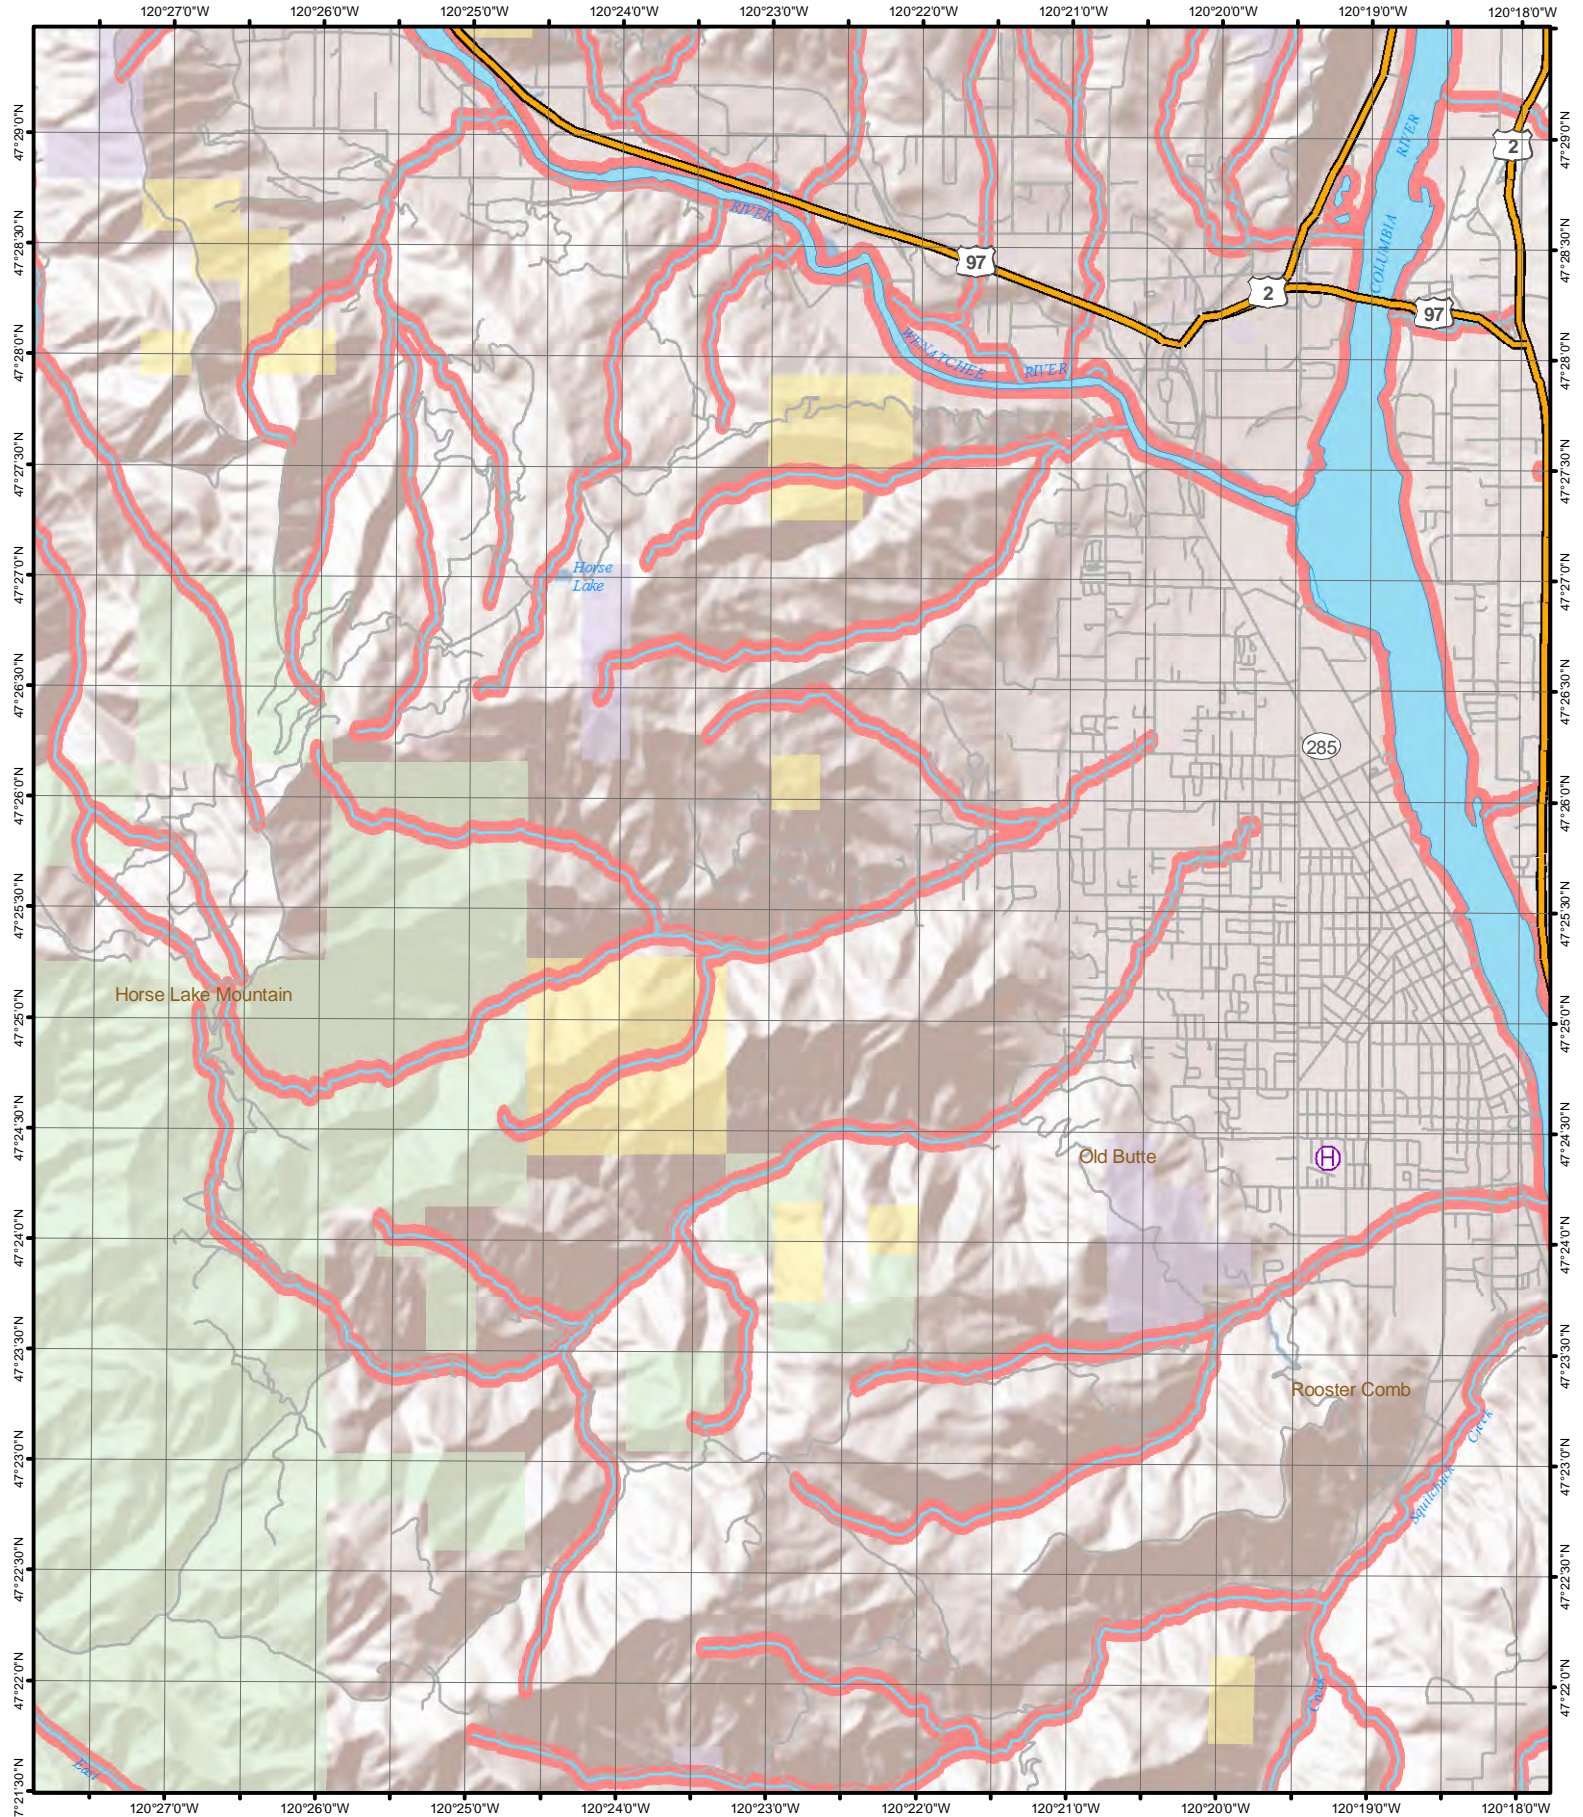

1 inch equals 1 mile