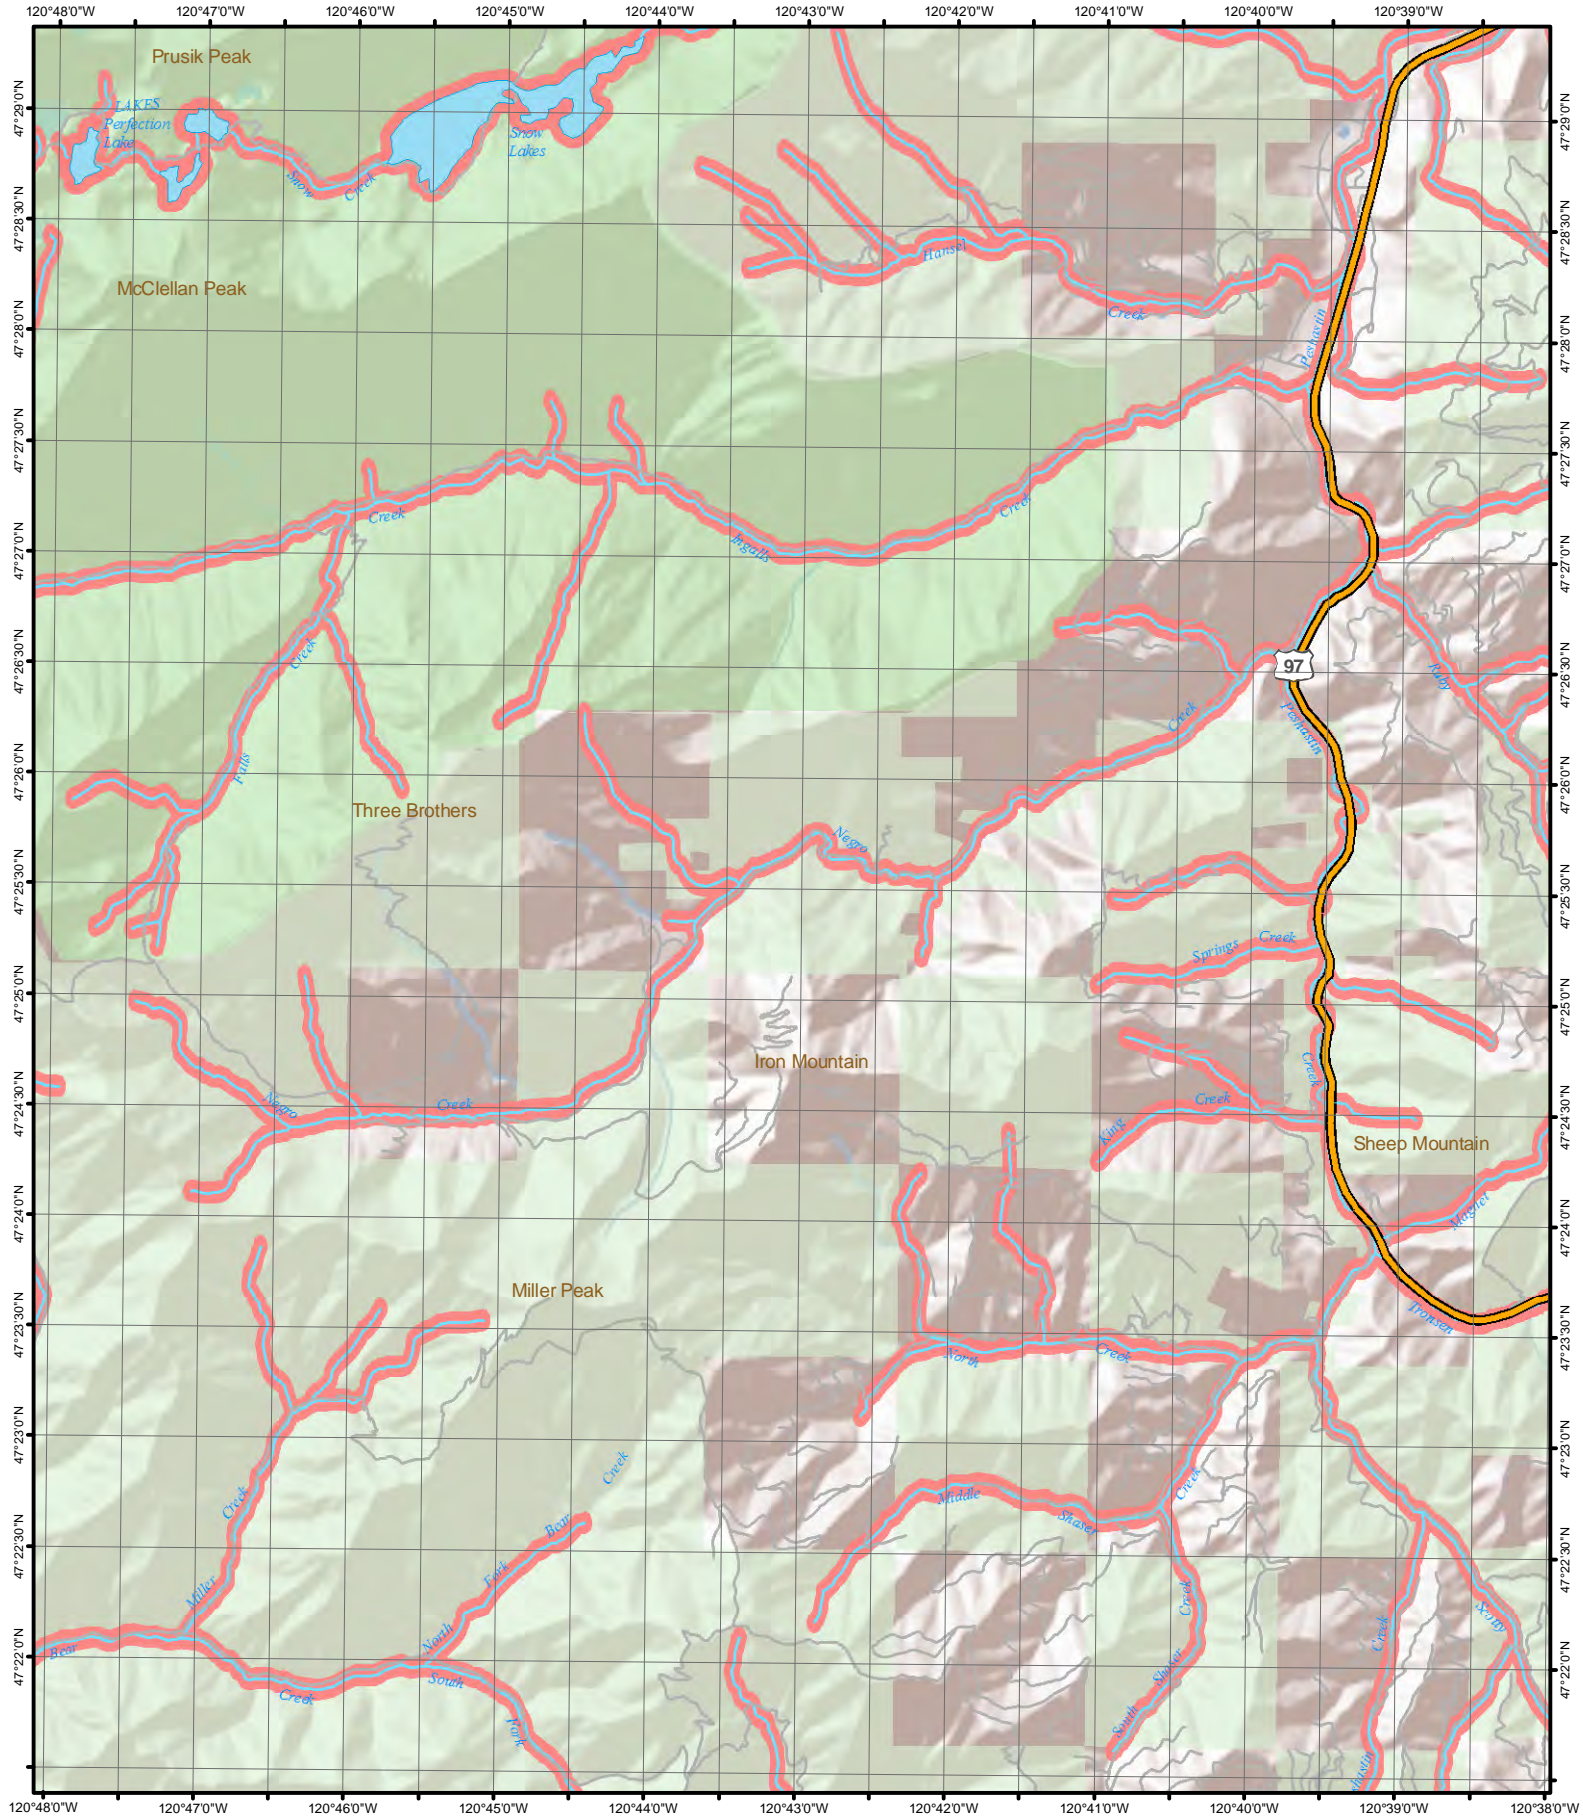

1 inch equals 1 mile