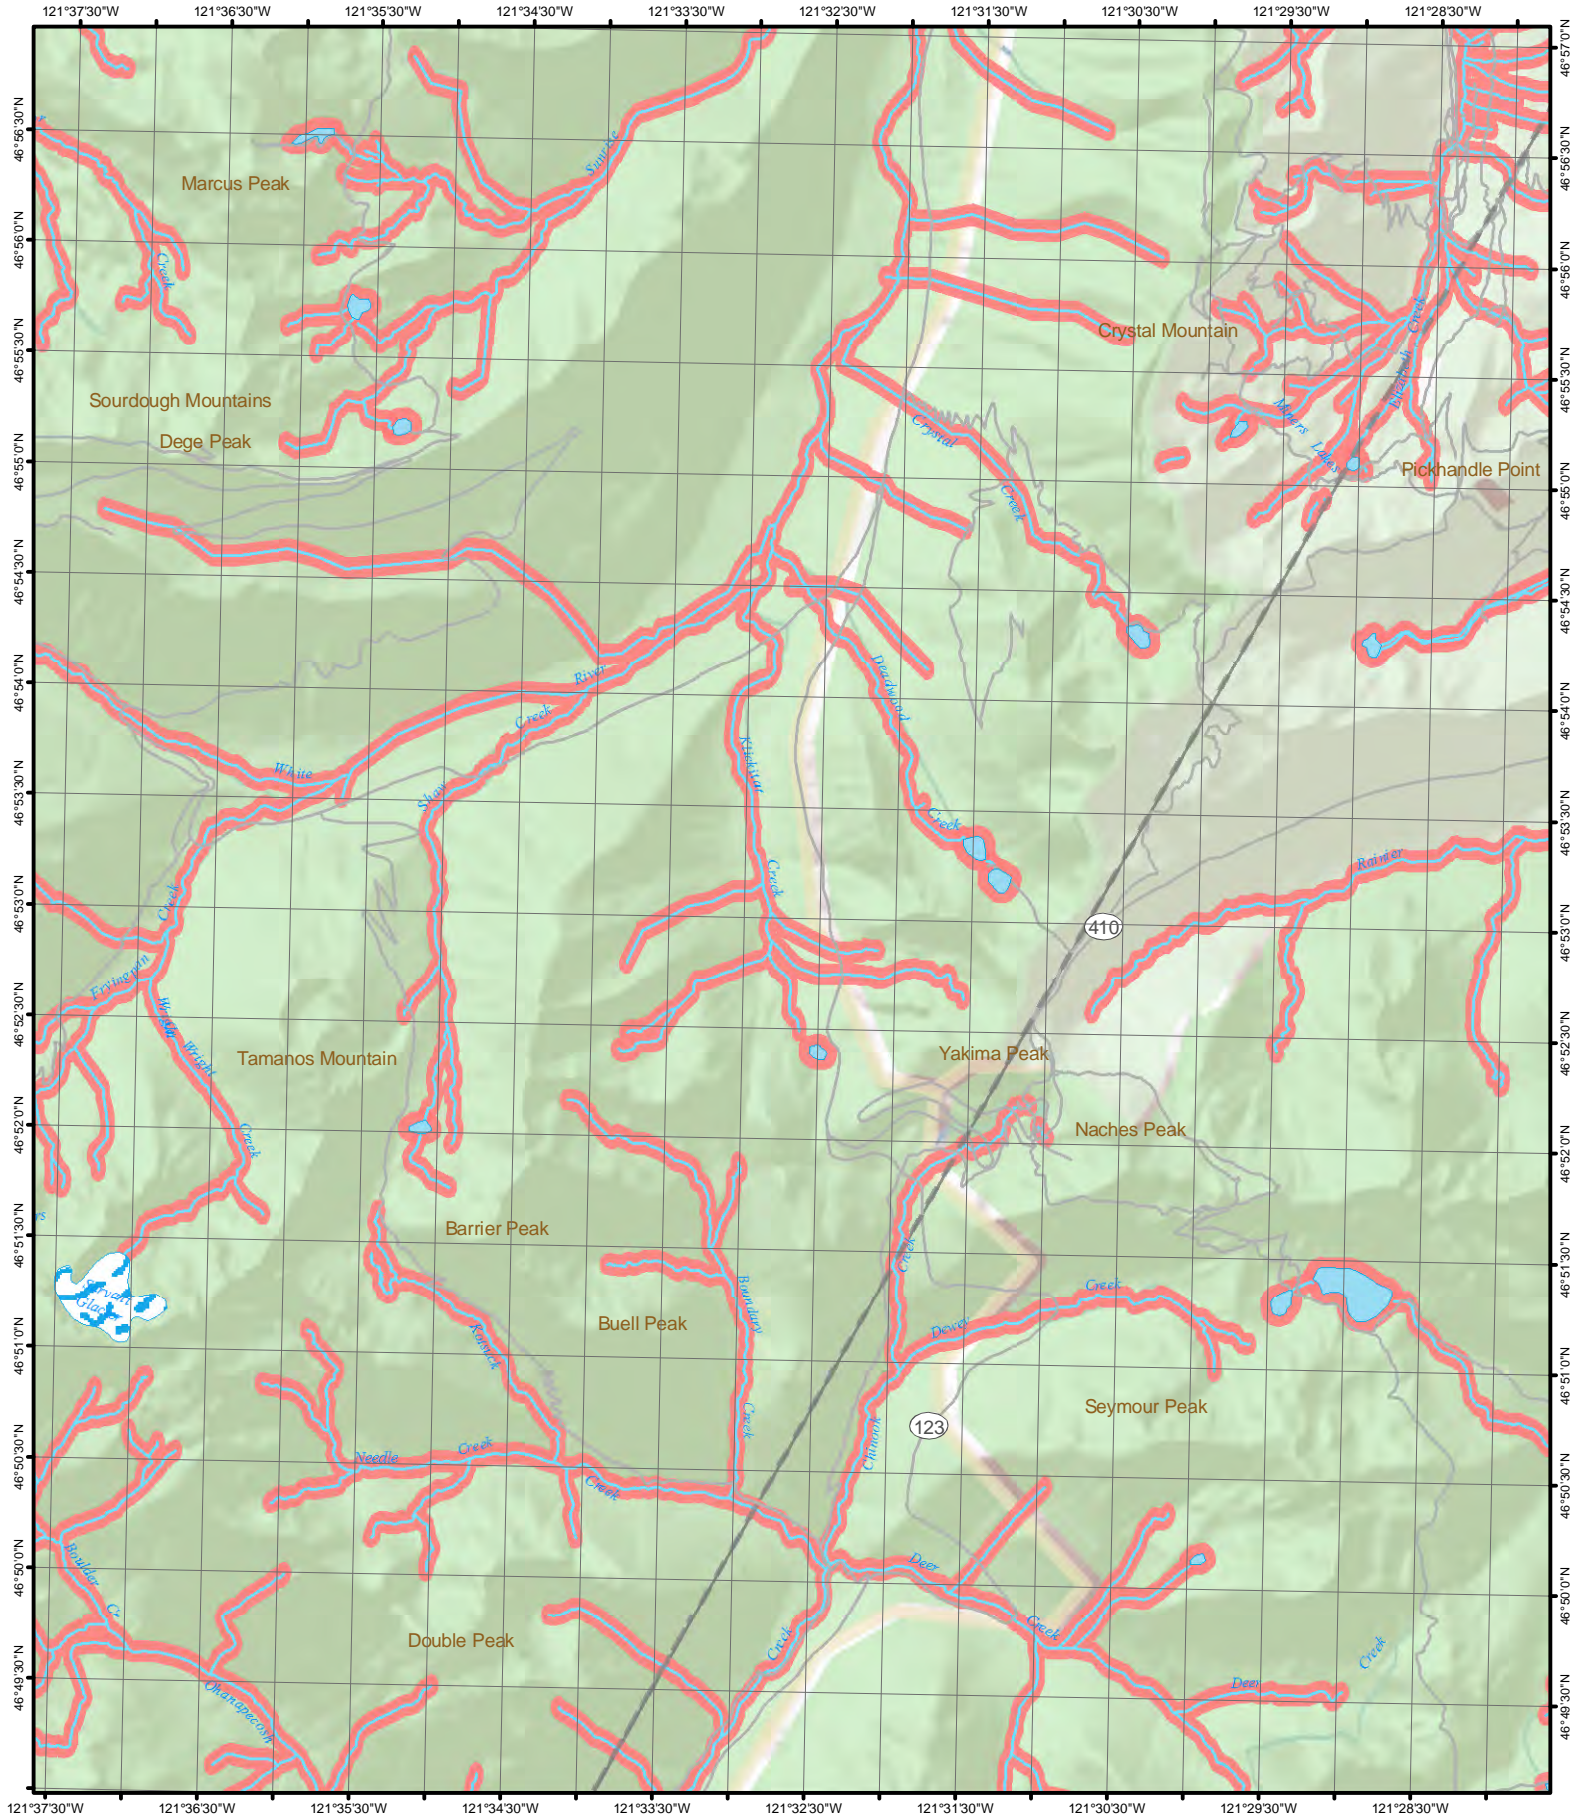

1 inch equals 1 mile