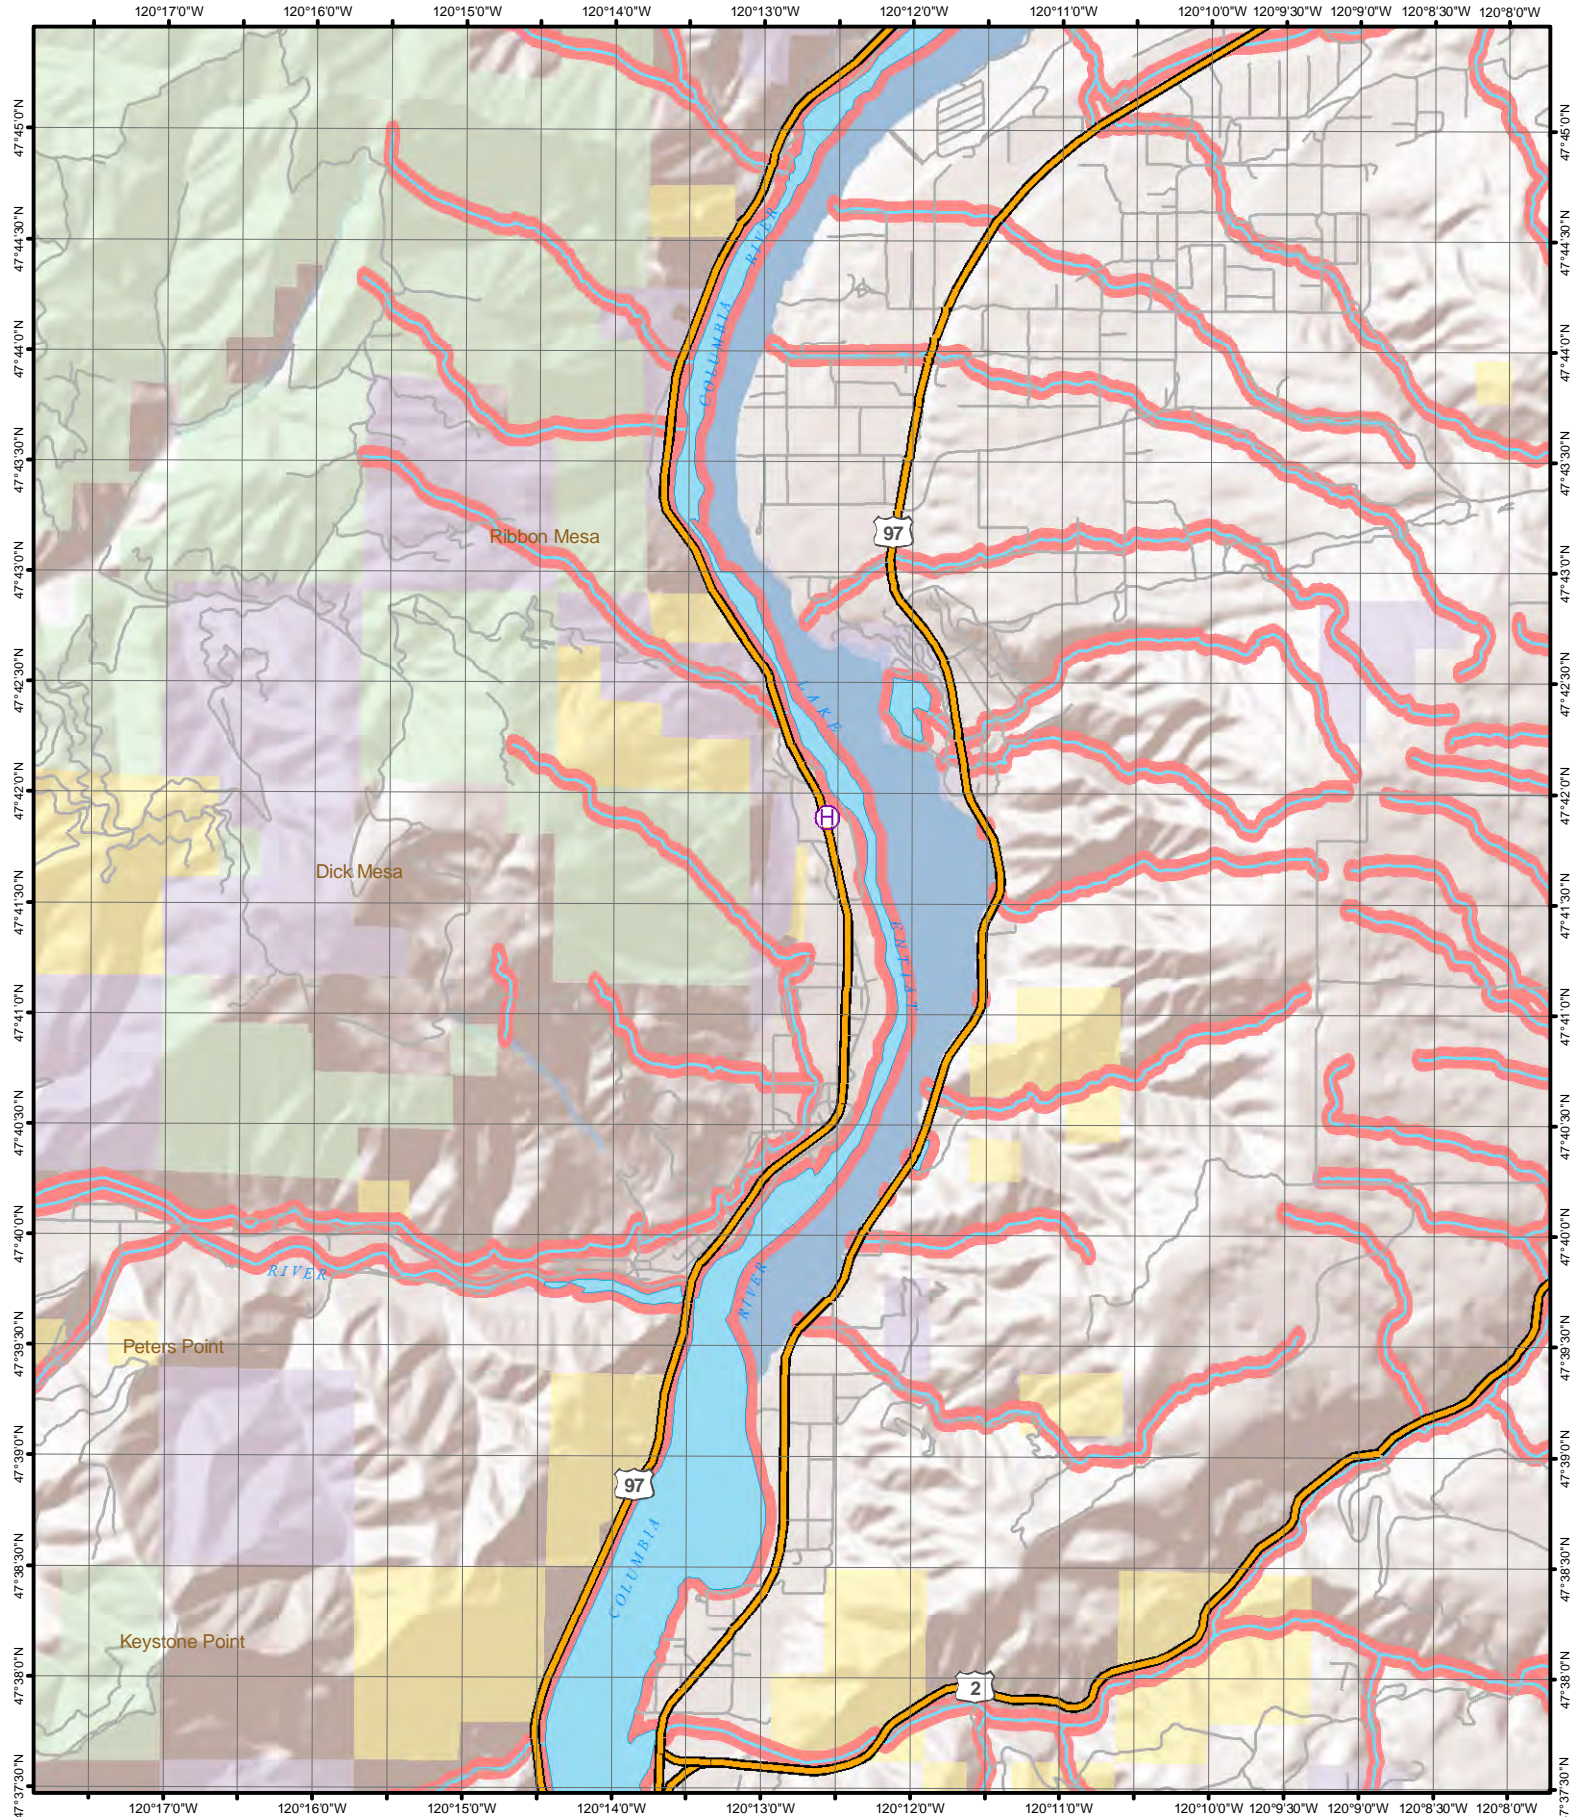

1 inch equals 1 mile