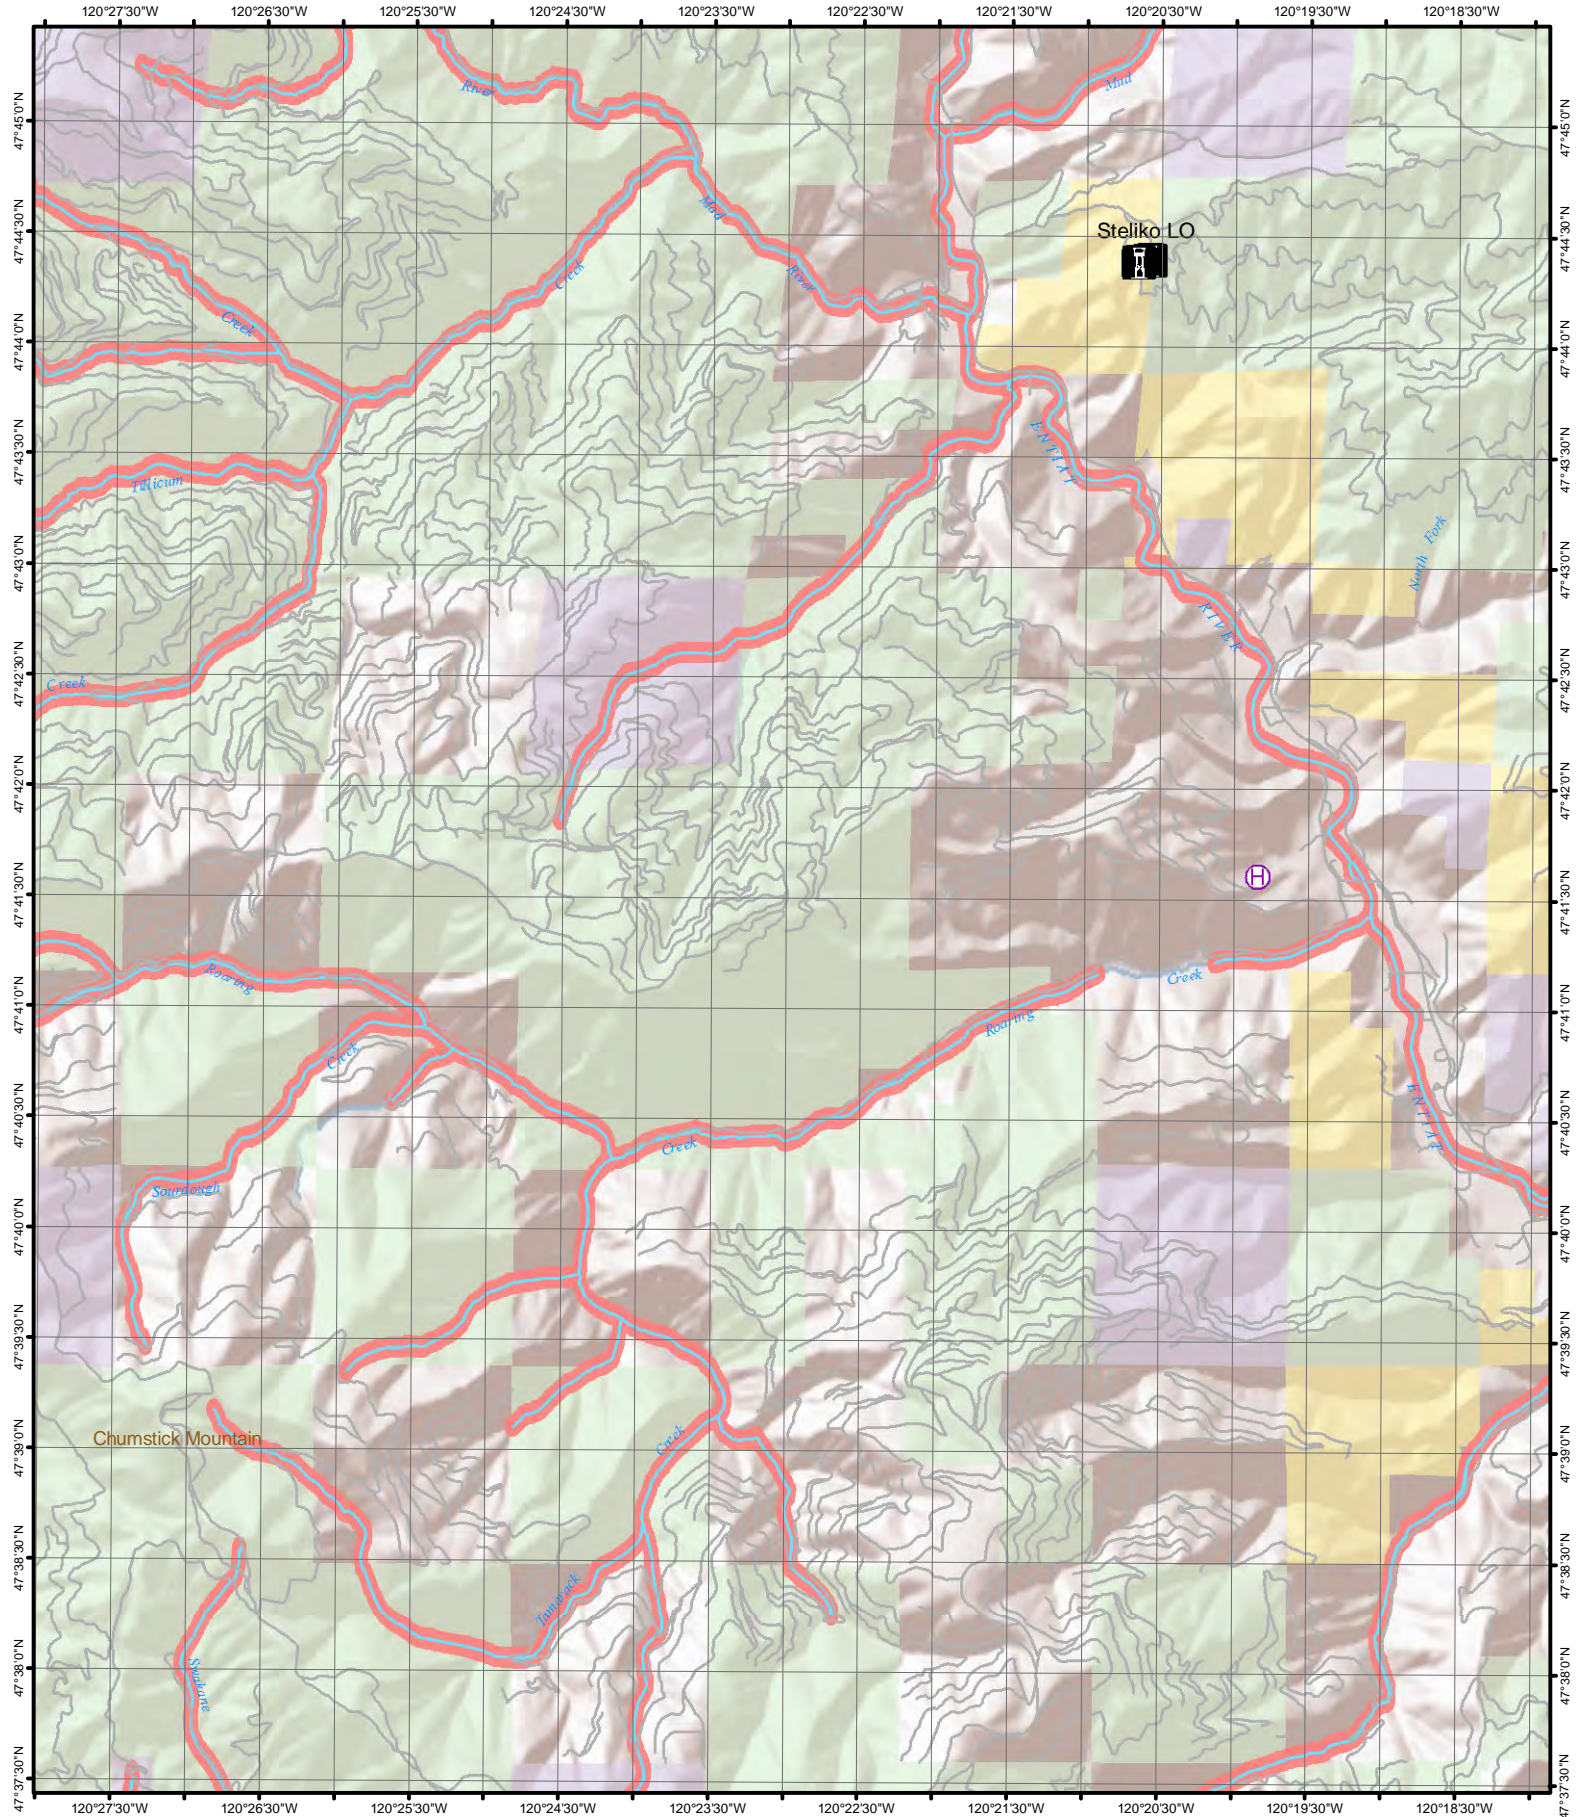

1 inch equals 1 mile