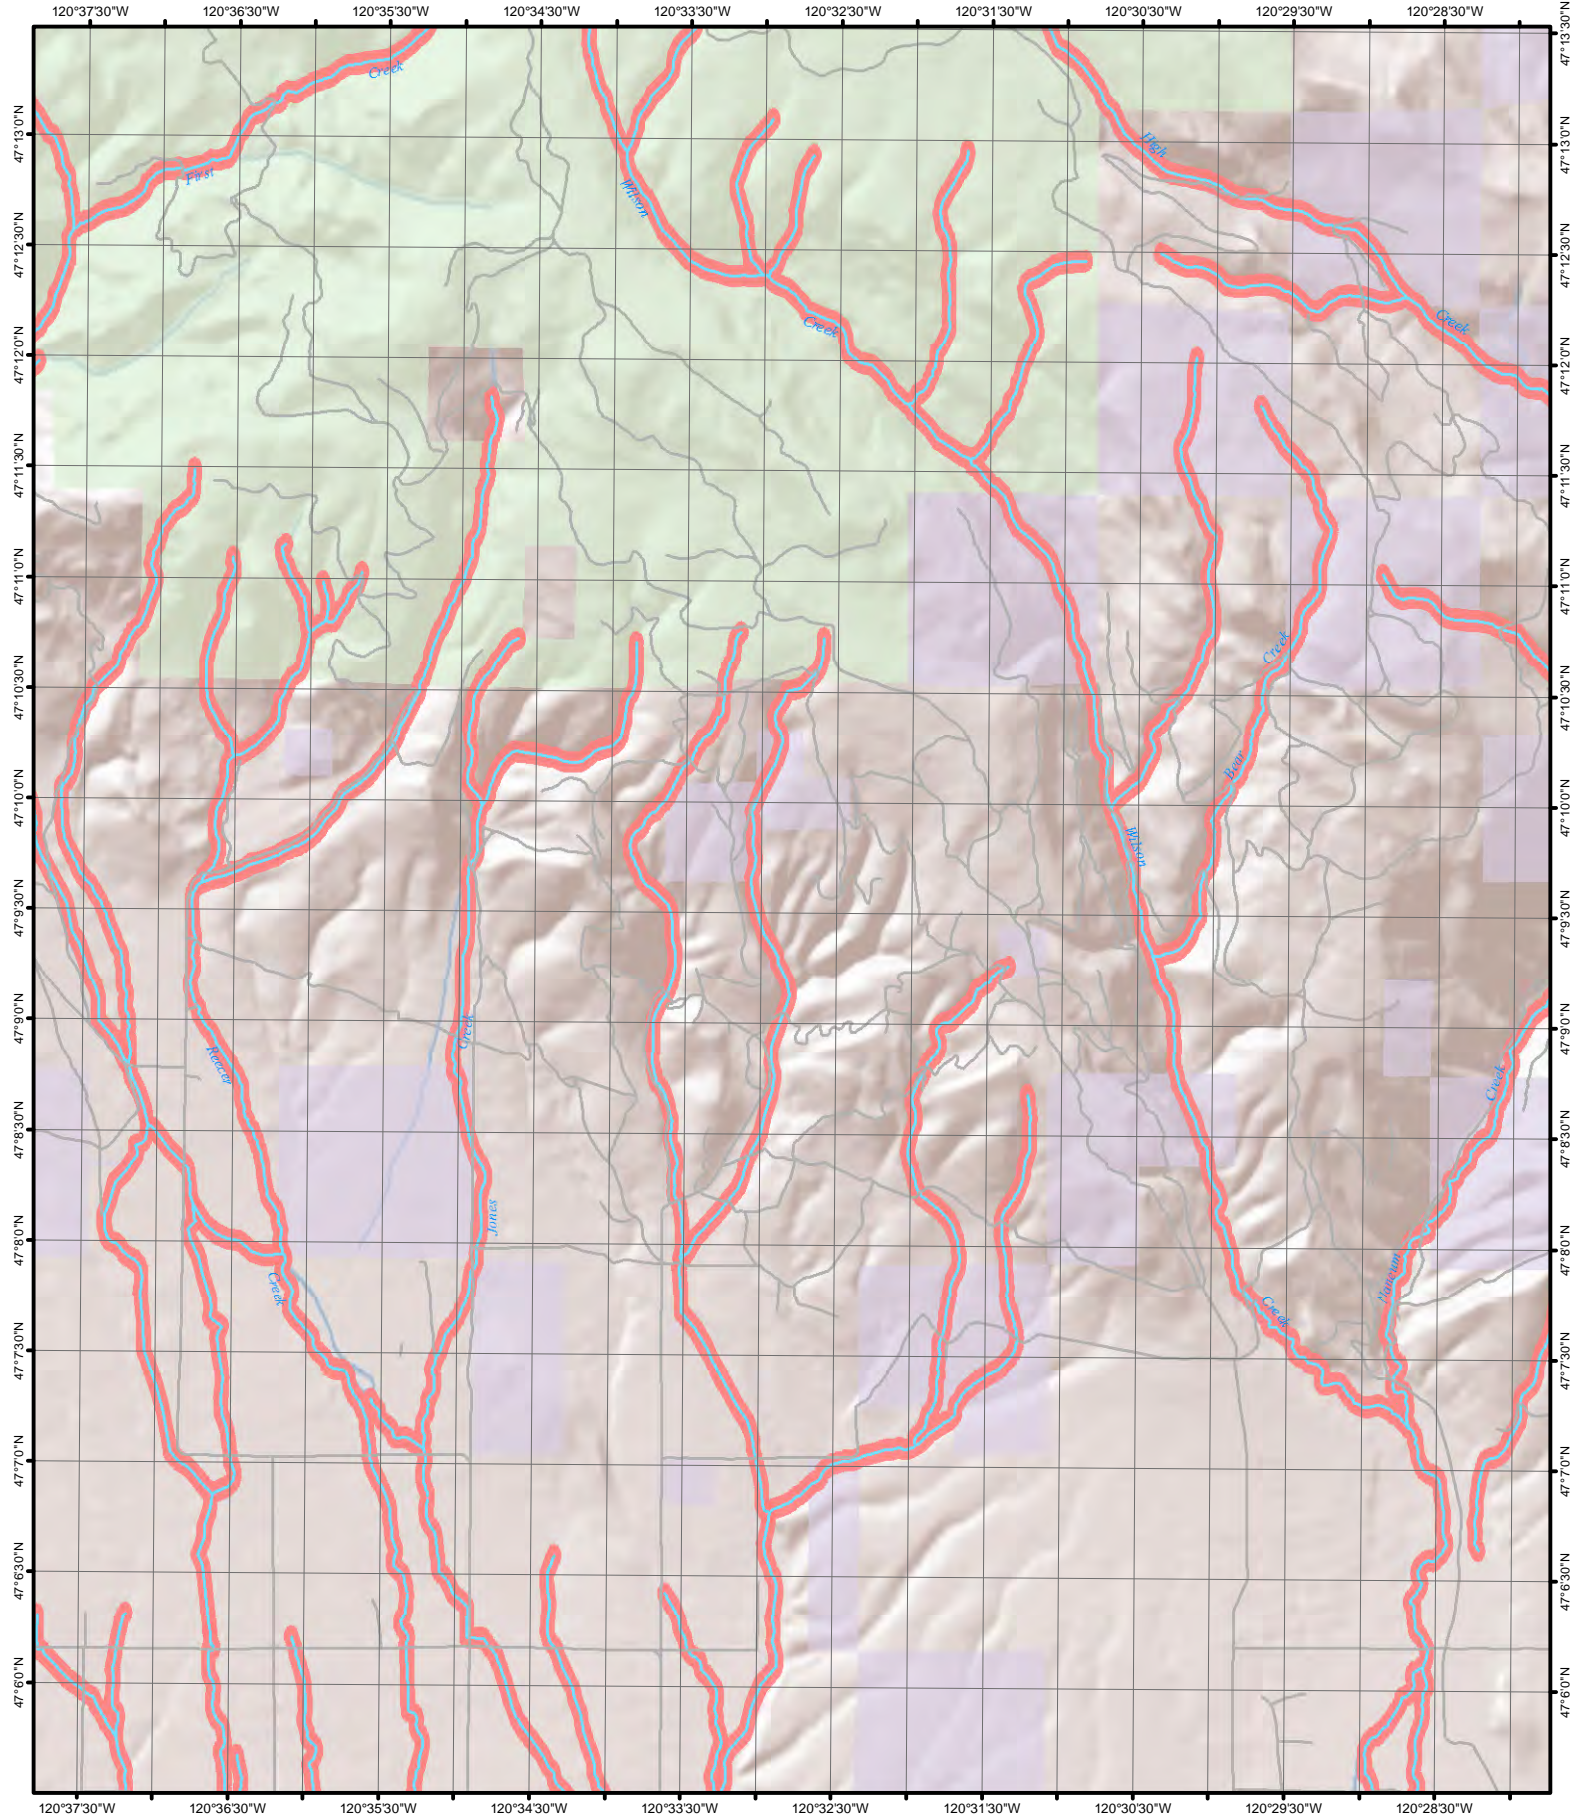

1 inch equals 1 mile