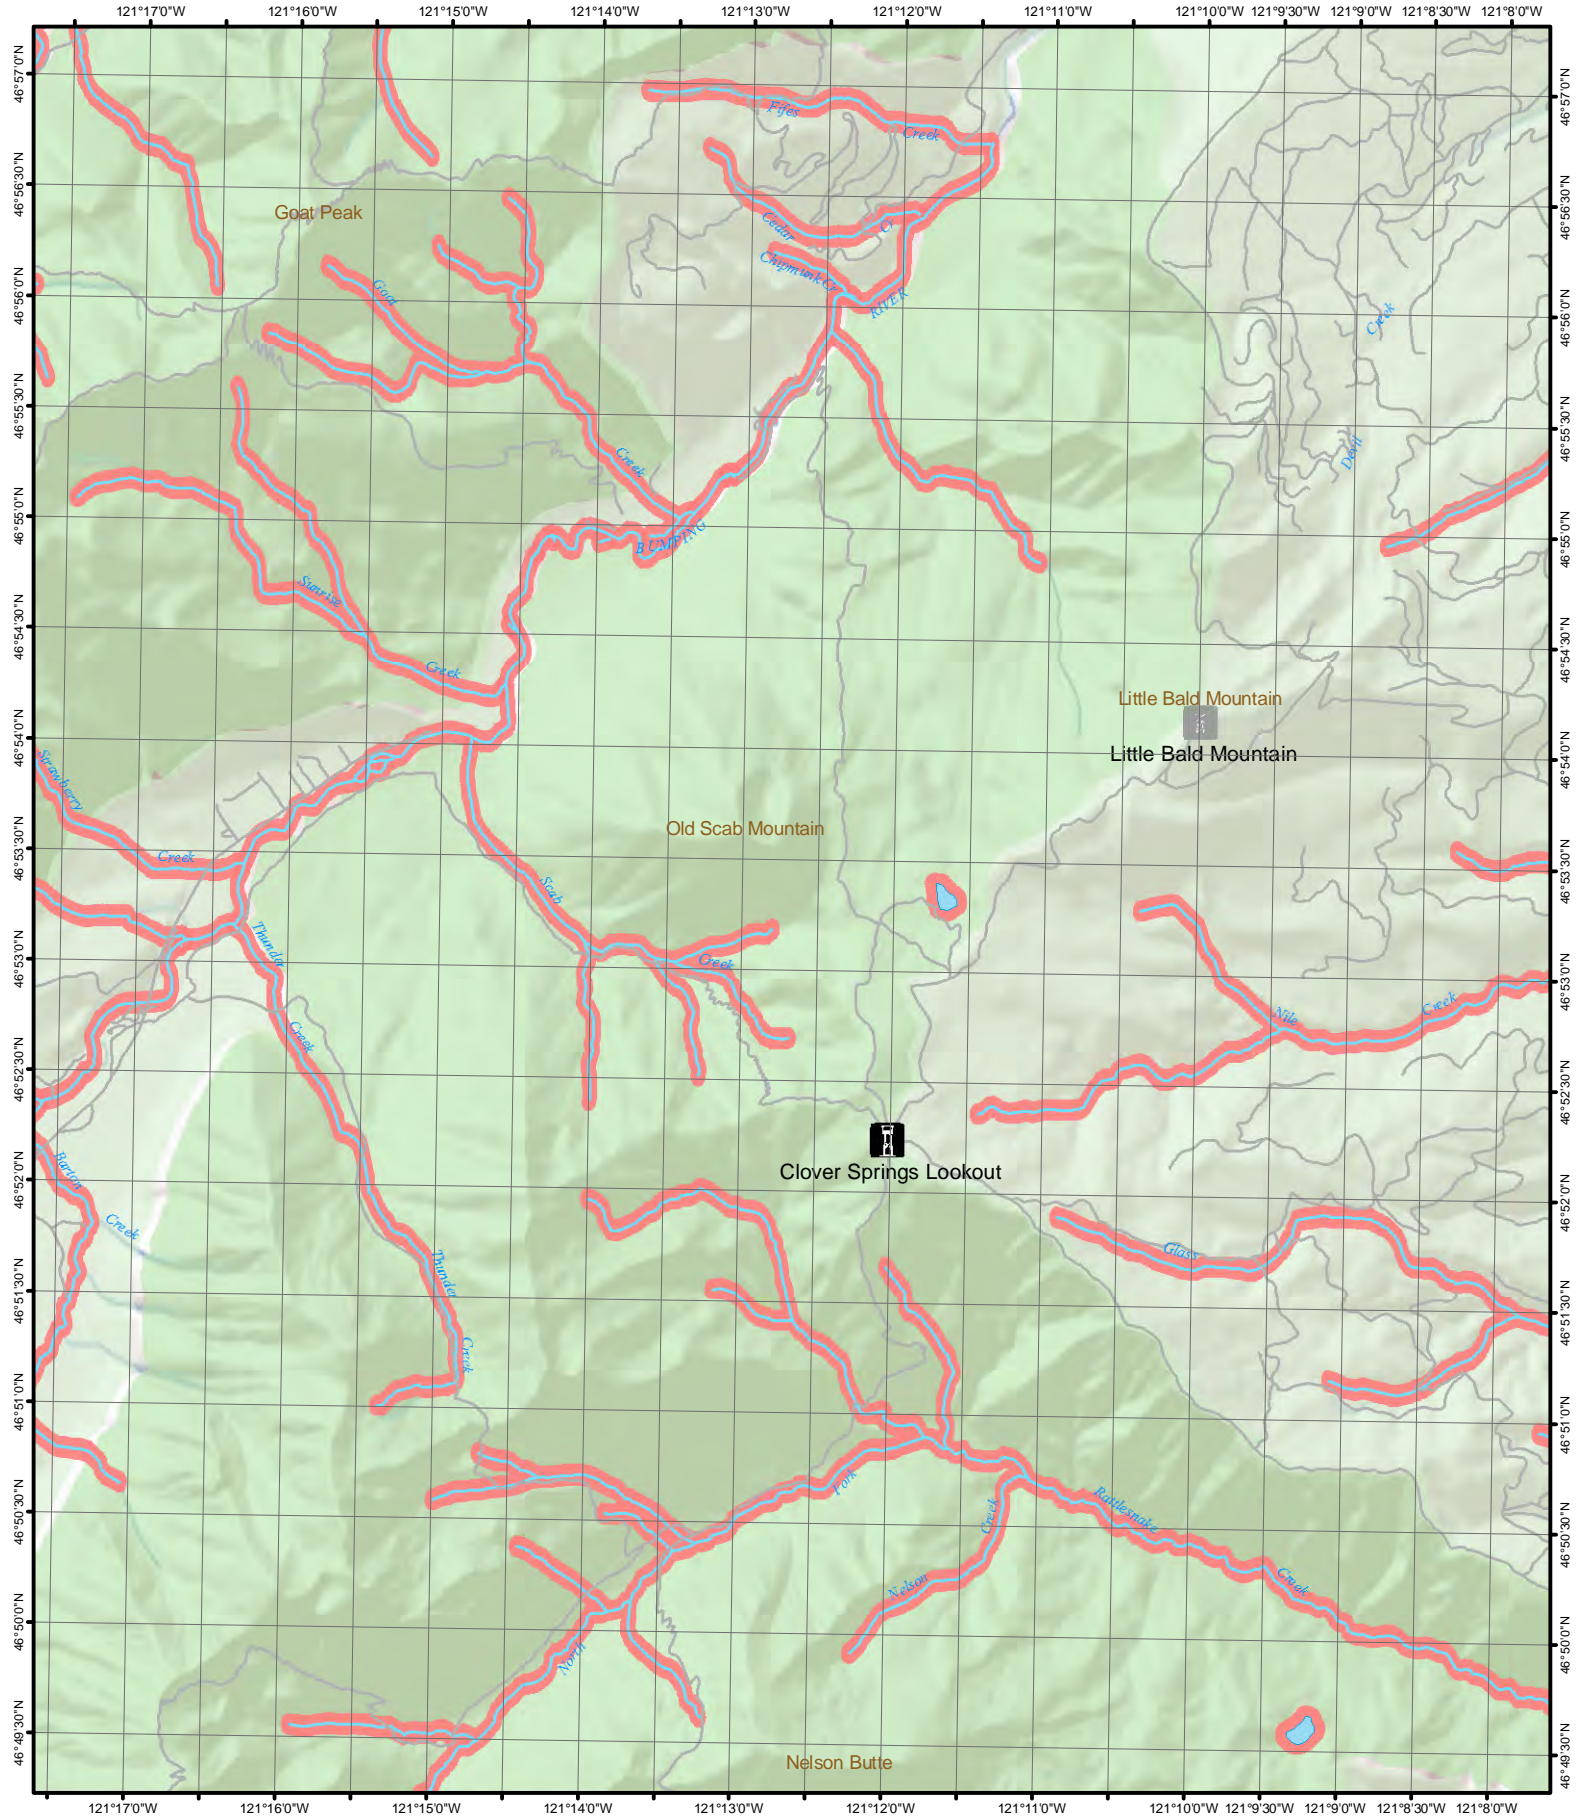

1 inch equals 1 mile