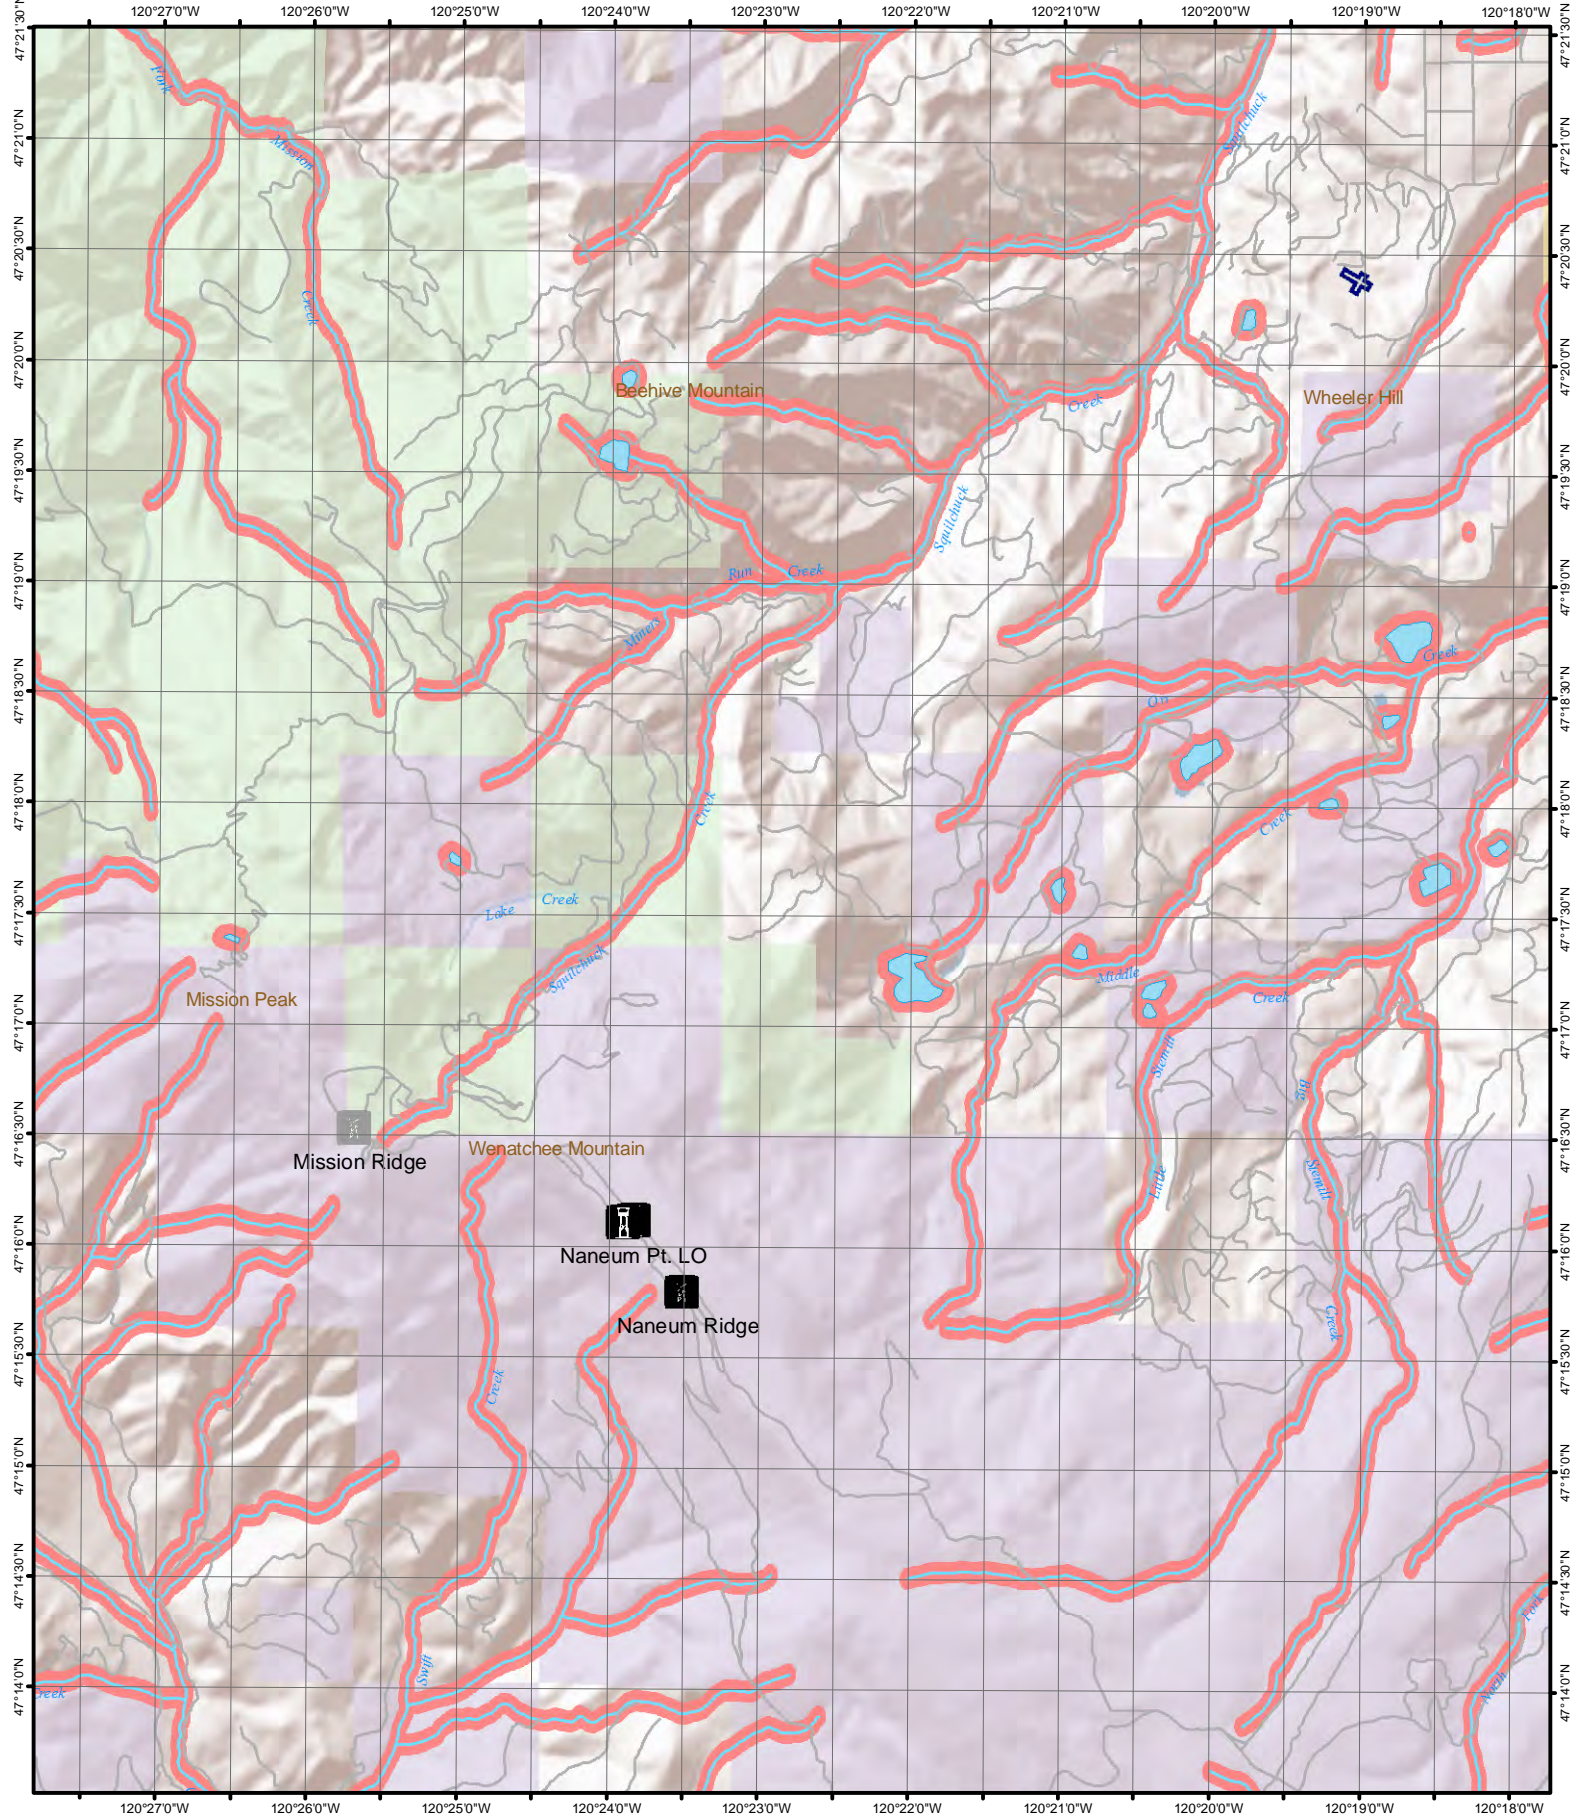

Vertical Obstructions (Local/National)

-  Repeaters of Unknown Height
-  Repeaters < 200 ft
-  Repeaters > 200 ft
-  Lookouts of Unknown Height
-  Lookouts < 200 ft AGL
-  Lookouts > 200 ft AGL

Dispatch Areas and Page Index Map

47°53'0"N 47°52'30"N 47°52'0"N 47°51'30"N 47°51'0"N 47°50'30"N 47°50'0"N 47°49'30"N 47°49'0"N 47°48'30"N 47°48'0"N 47°47'30"N 47°47'0"N 47°46'30"N 47°46'0"N 47°45'30"N 47°45'0"N

121°8'30"W 121°8'0"W 121°7'30"W 121°7'0"W 121°6'30"W 121°6'0"W 121°5'30"W 121°5'0"W 121°4'30"W 121°4'0"W 121°3'30"W 121°3'0"W 121°2'30"W 121°2'0"W 121°1'30"W 121°1'0"W 121°0'30"W 121°0'0"W 120°59'30"W

 Red Top Mountain
 Red Top Mountain

97

Flag Mountain

1 inch equals 1 mile

1 inch equals 1 mile

1 inch equals 1 mile

1 inch equals 1 mile

1 inch equals 1 mile