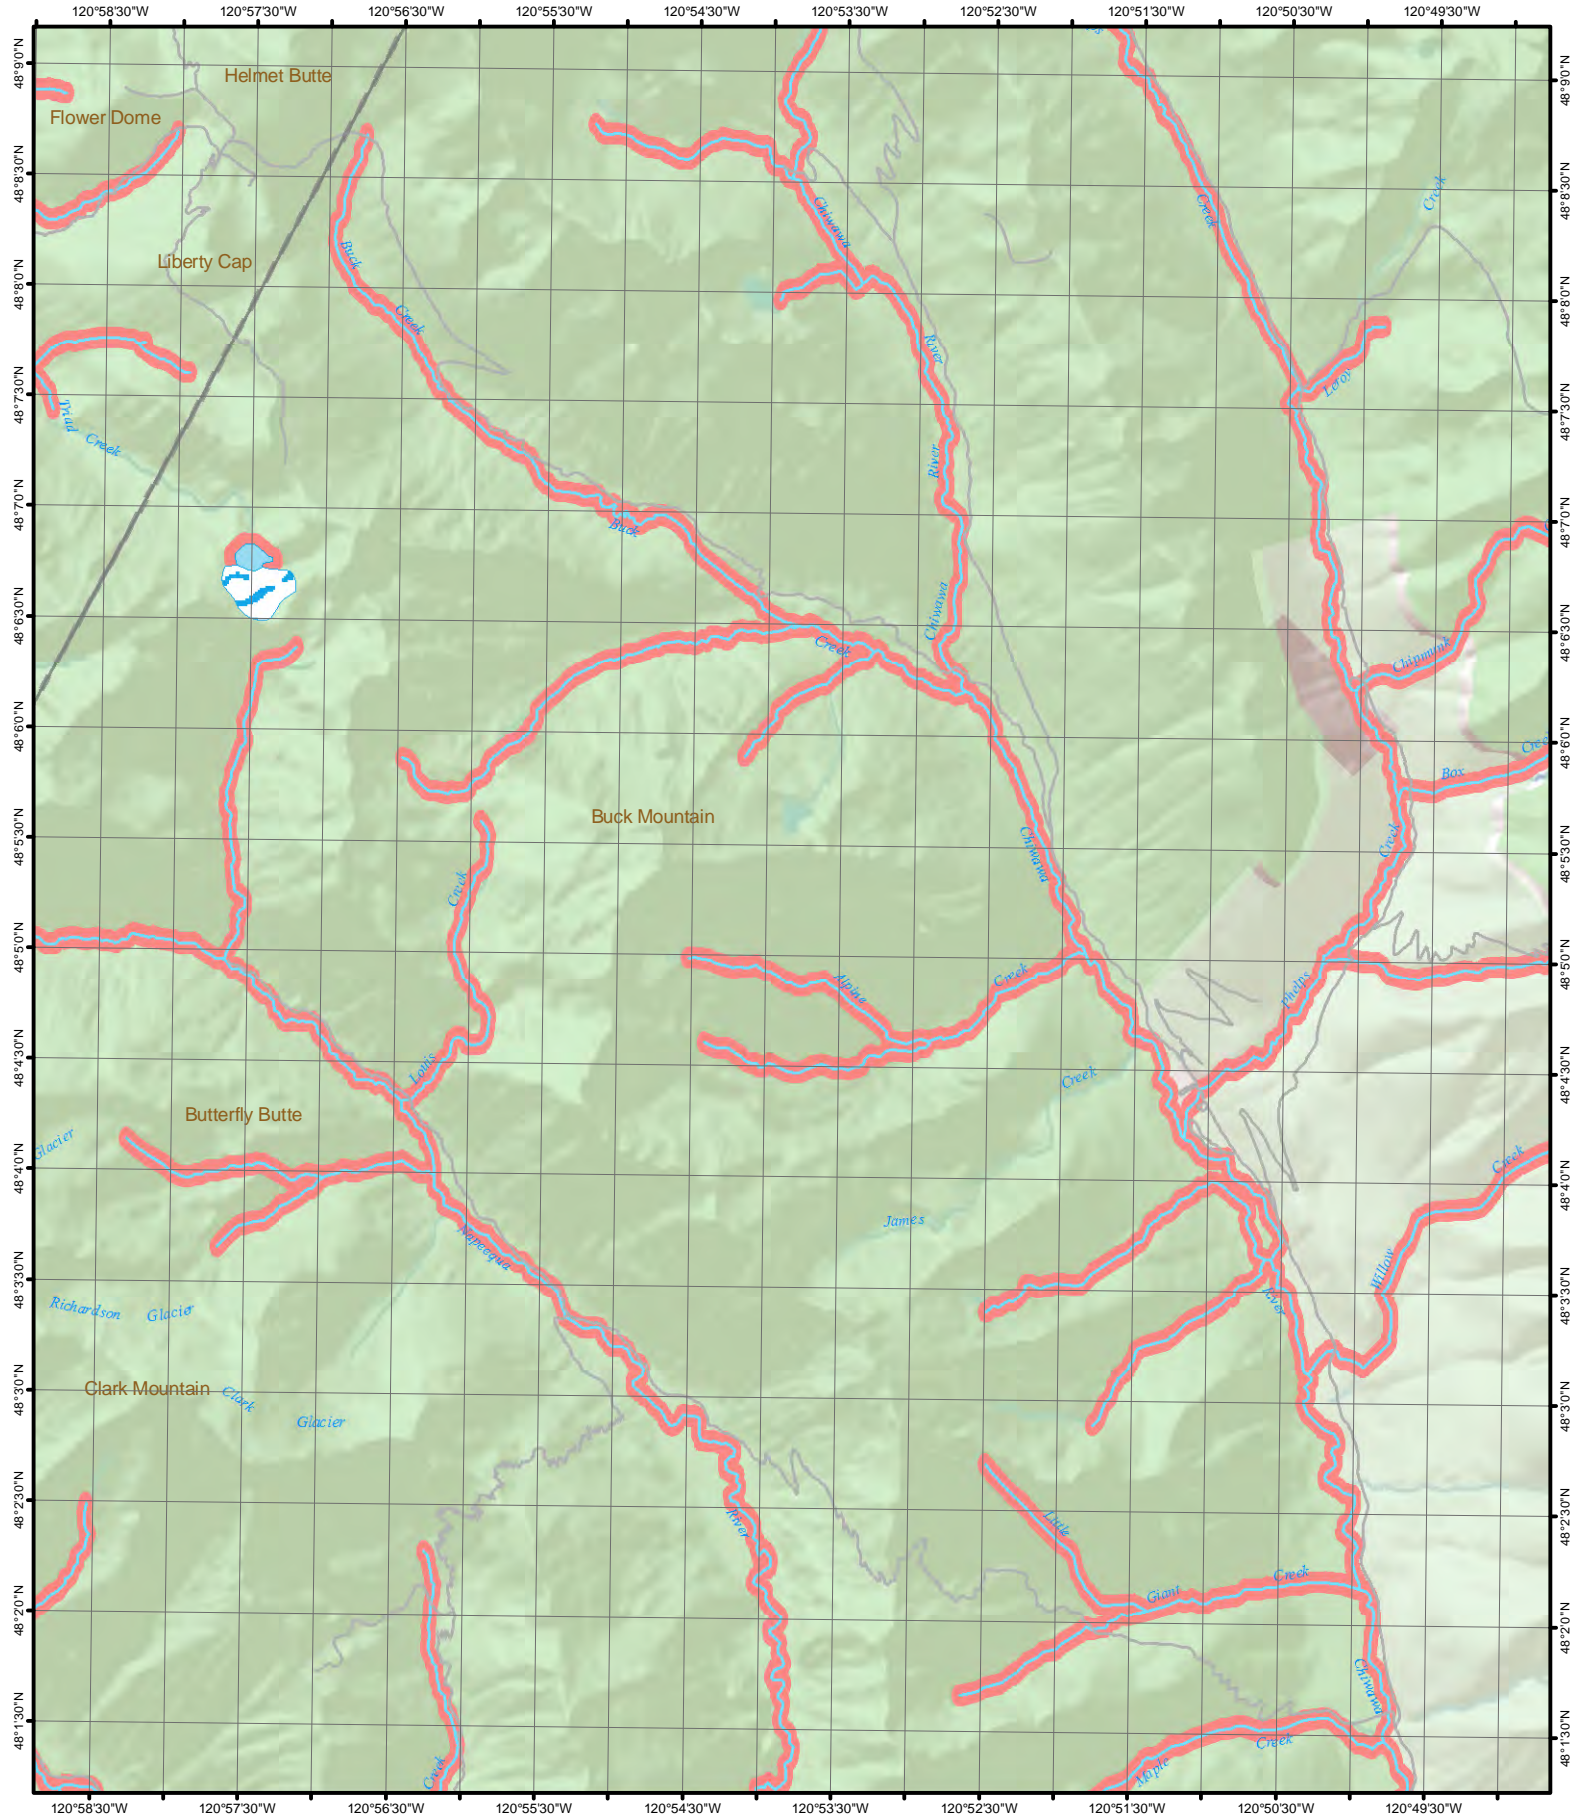

1 inch equals 1 mile