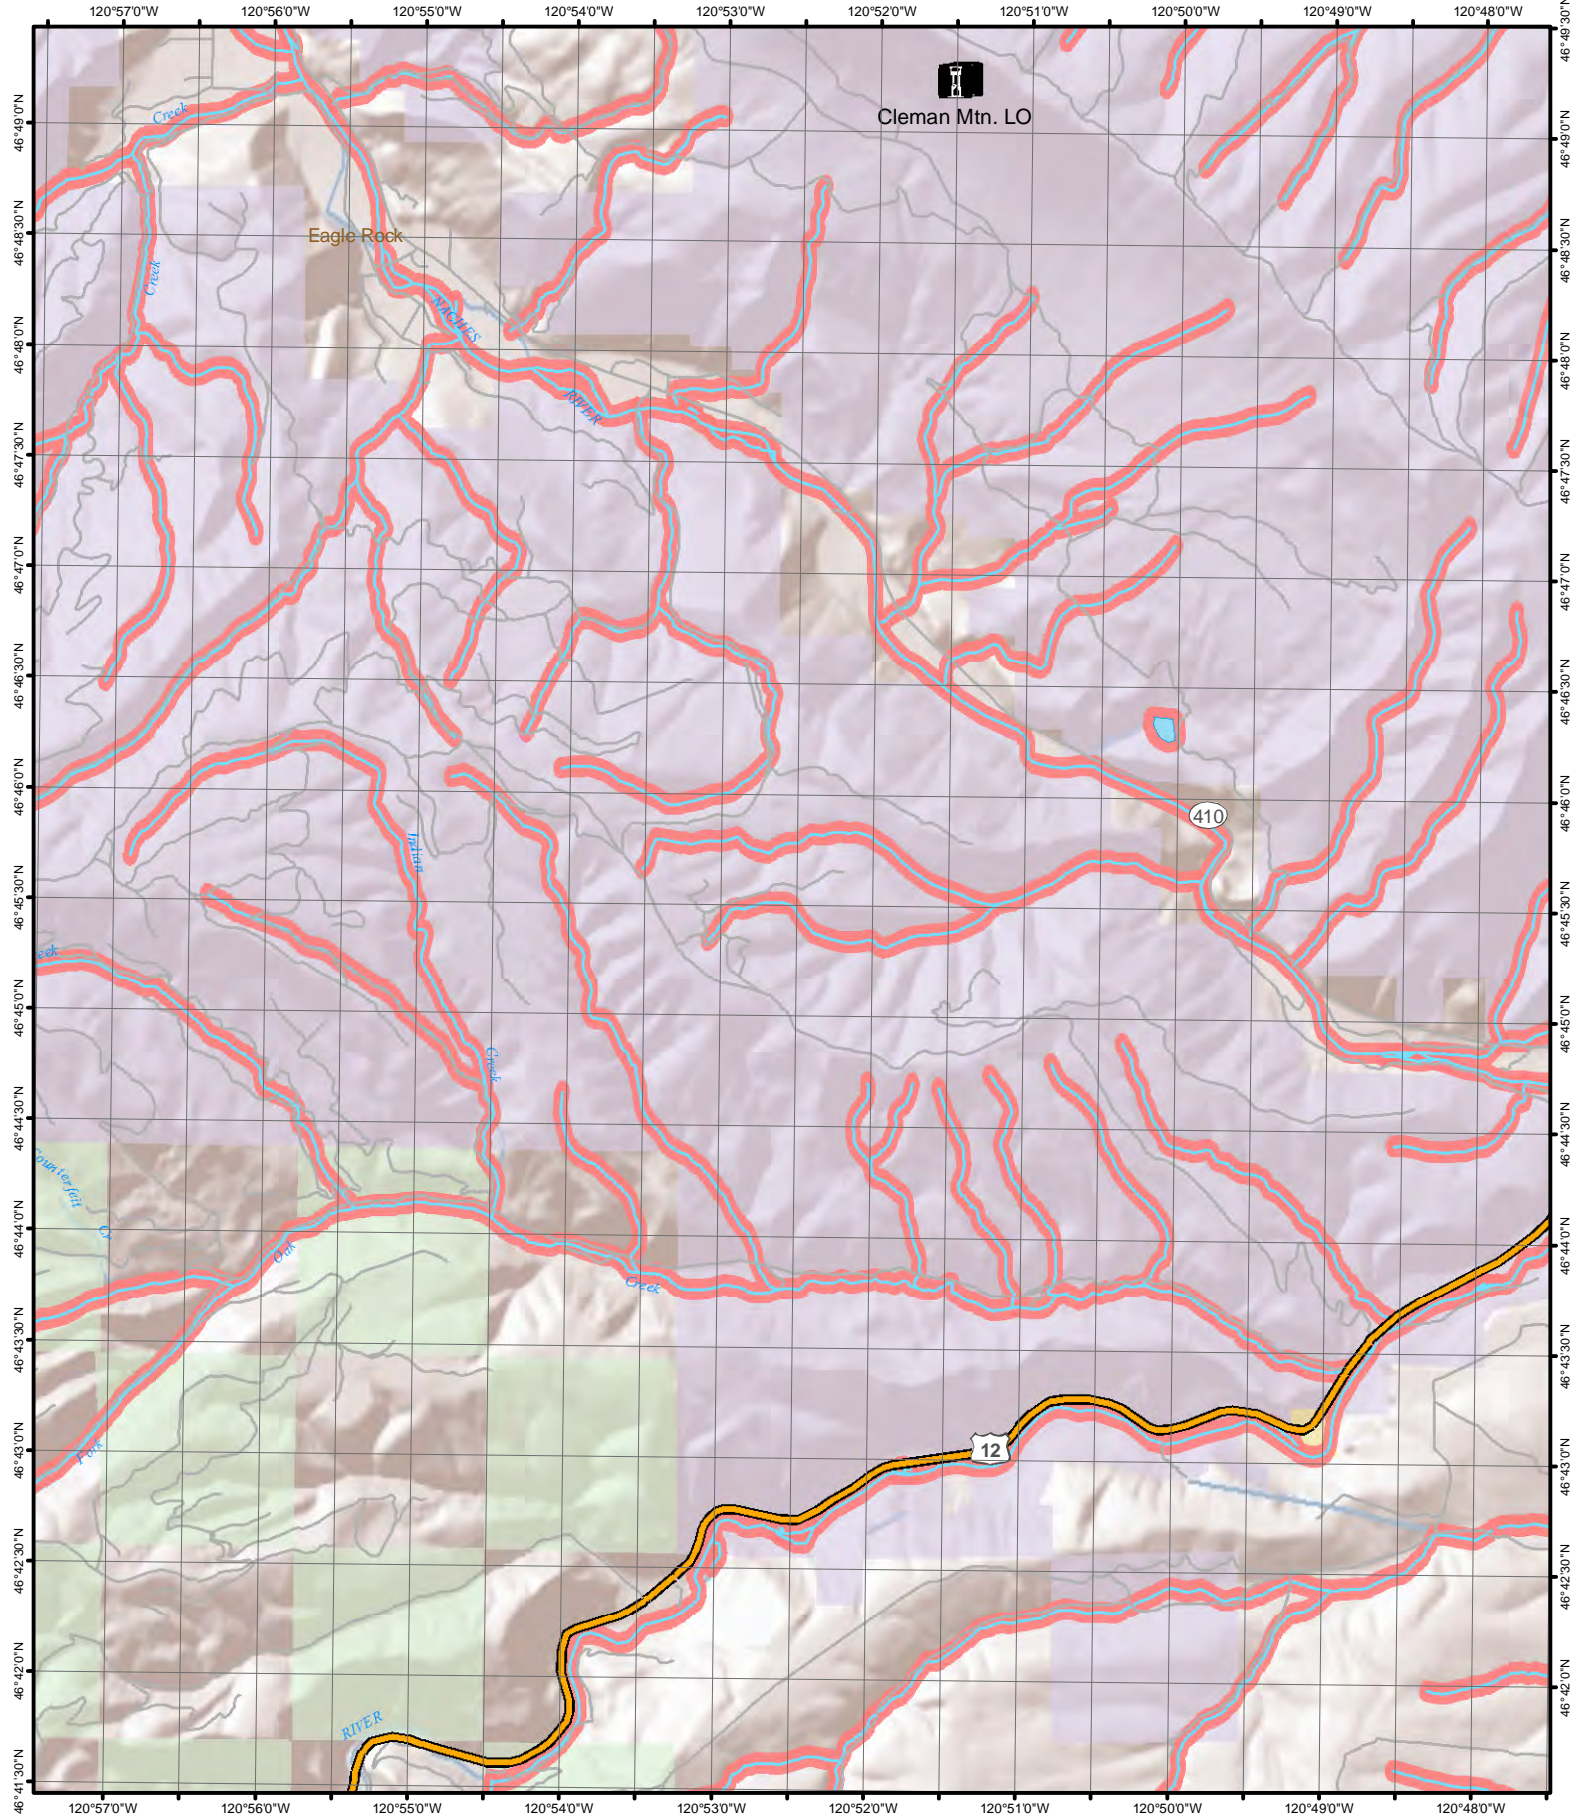

1 inch equals 1 mile