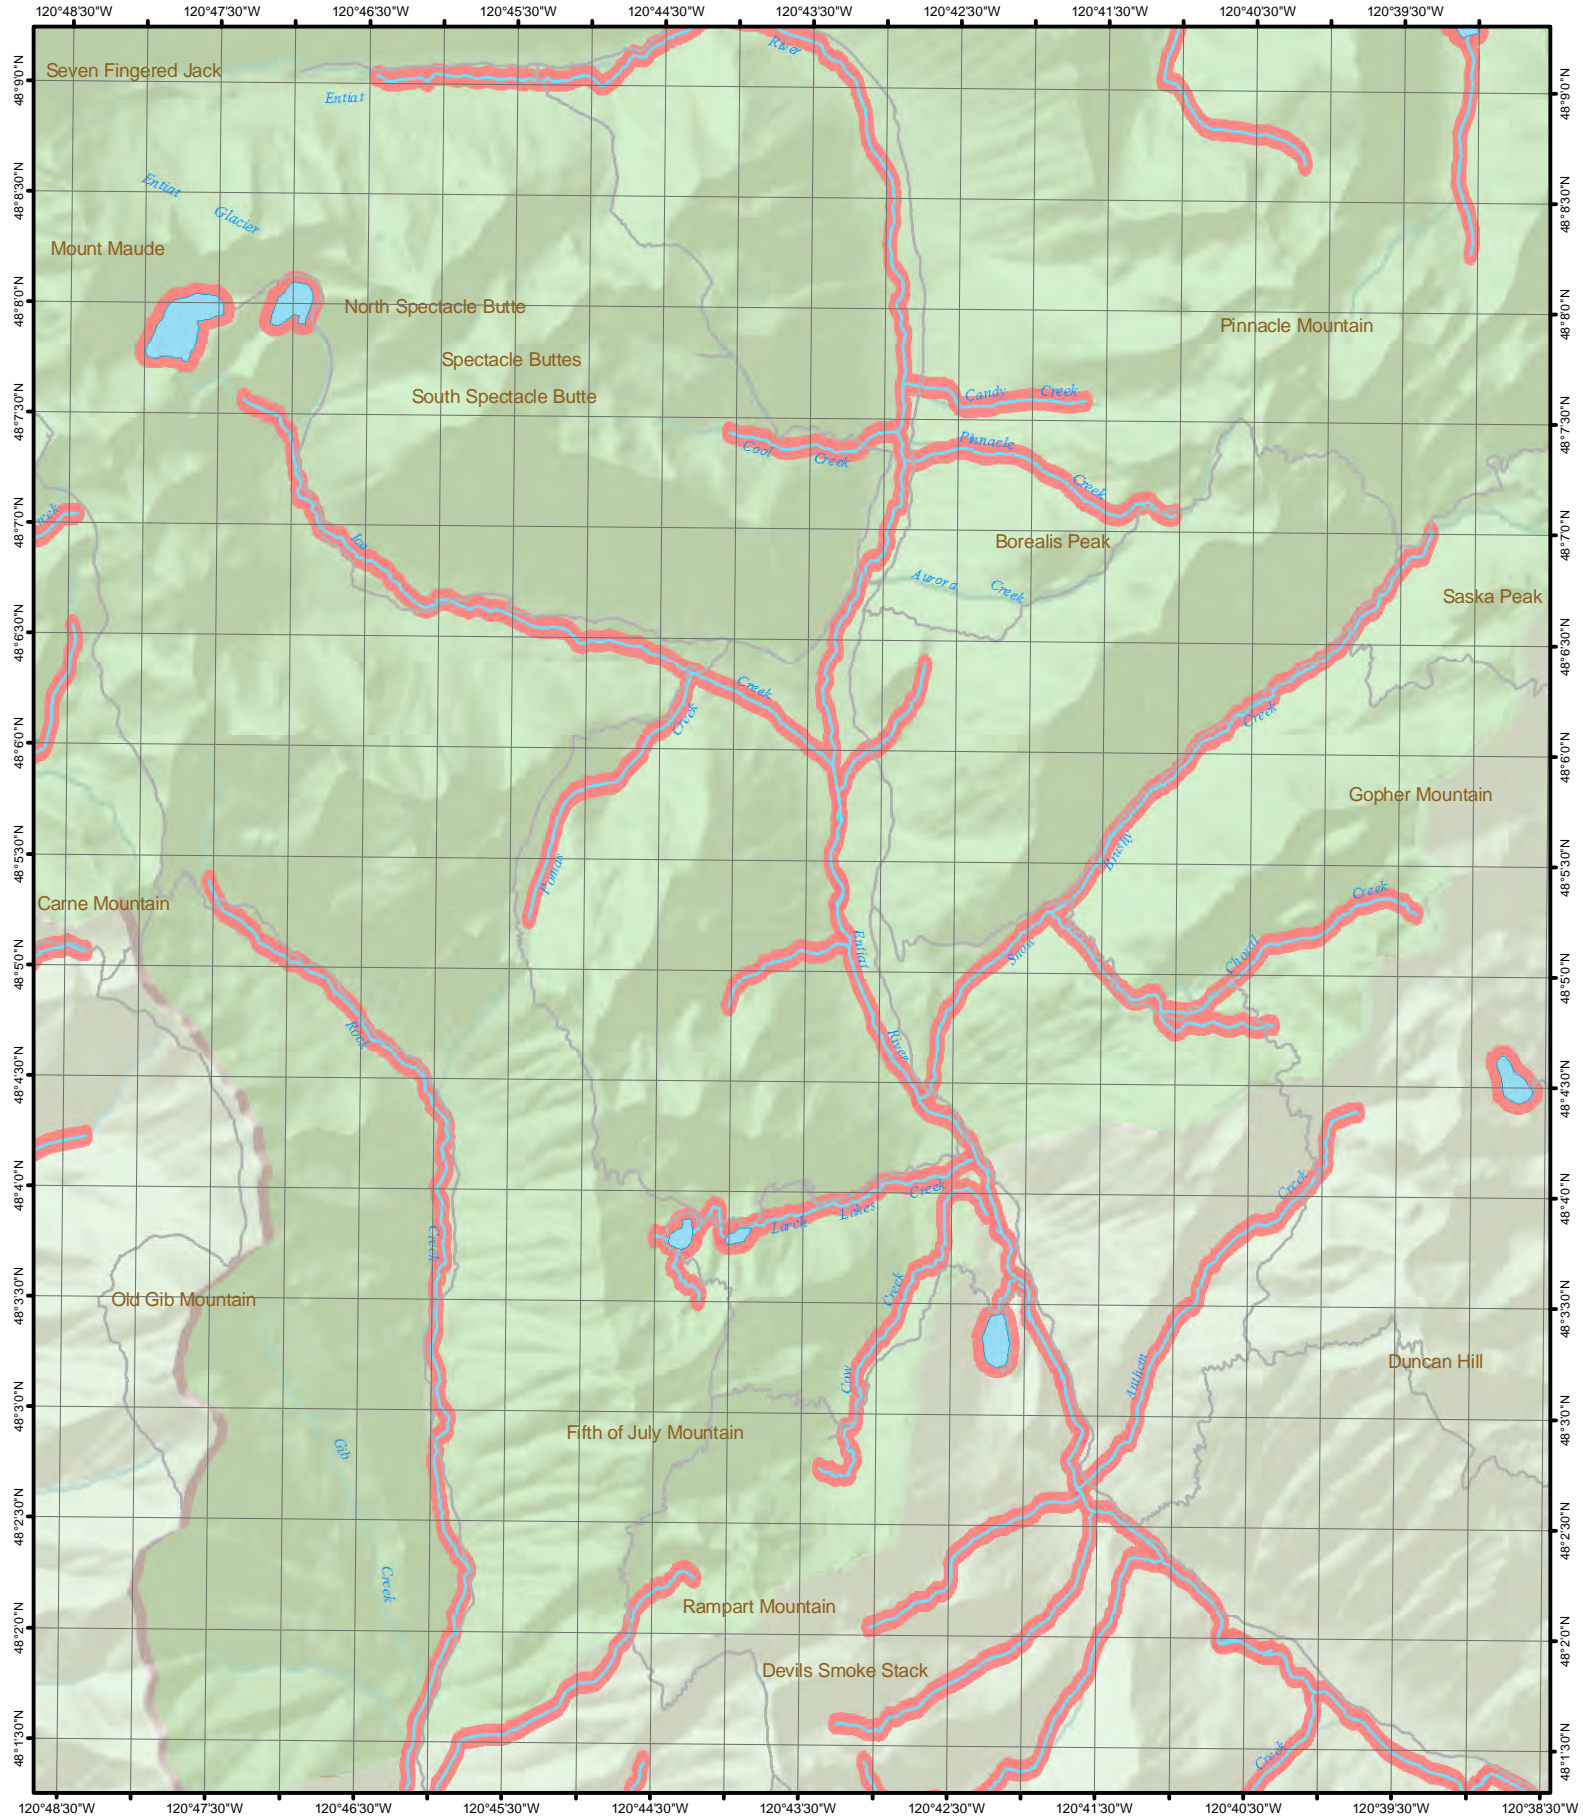

1 inch equals 1 mile