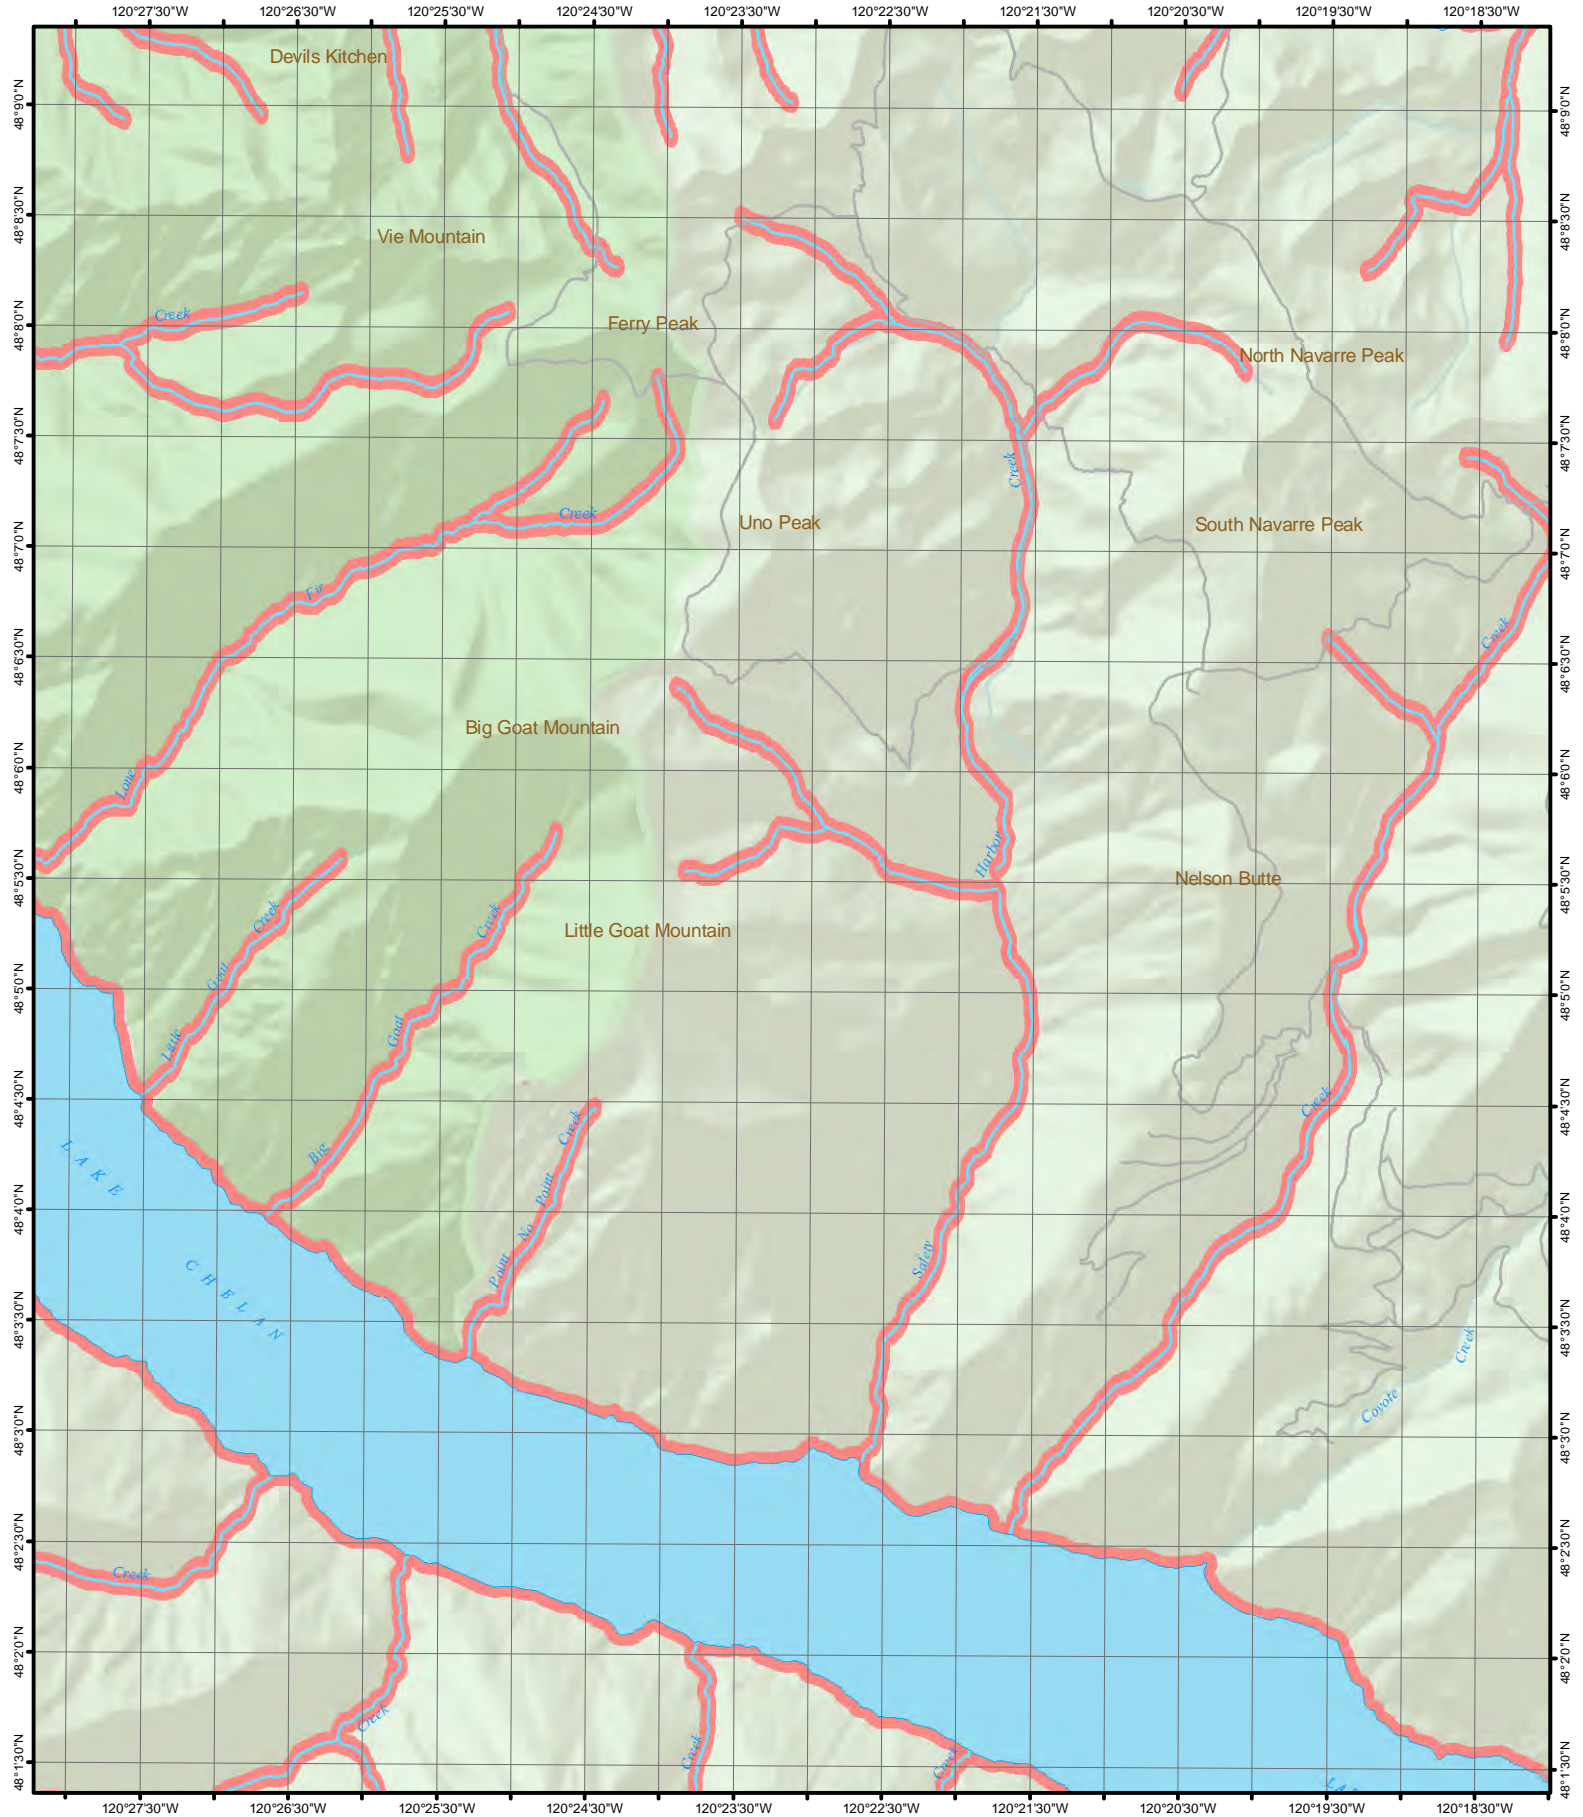

1 inch equals 1 mile