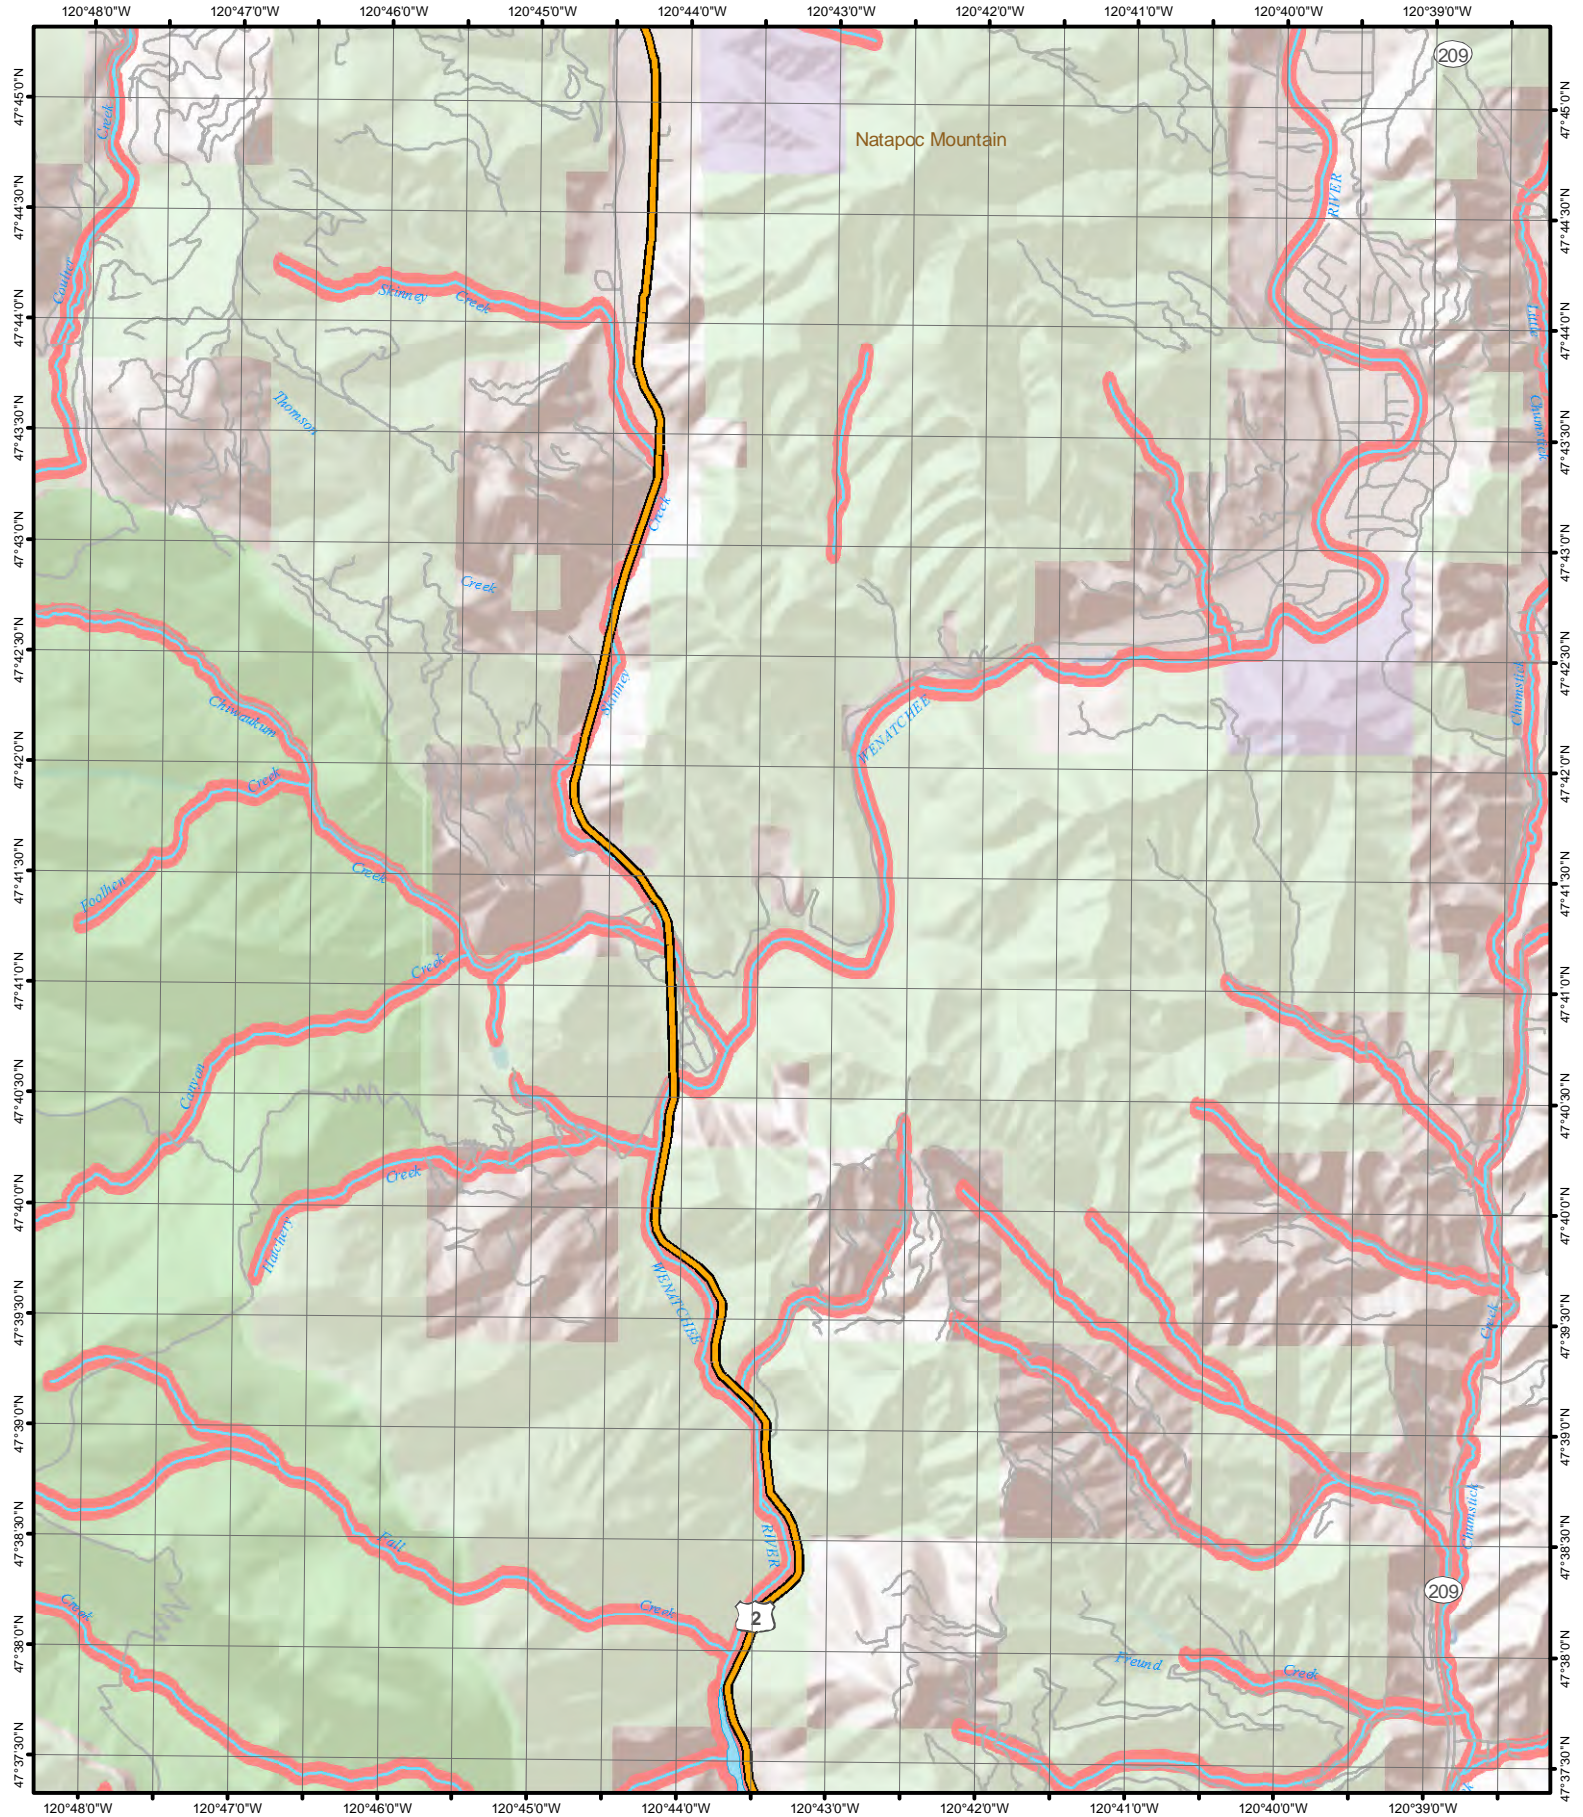

1 inch equals 1 mile