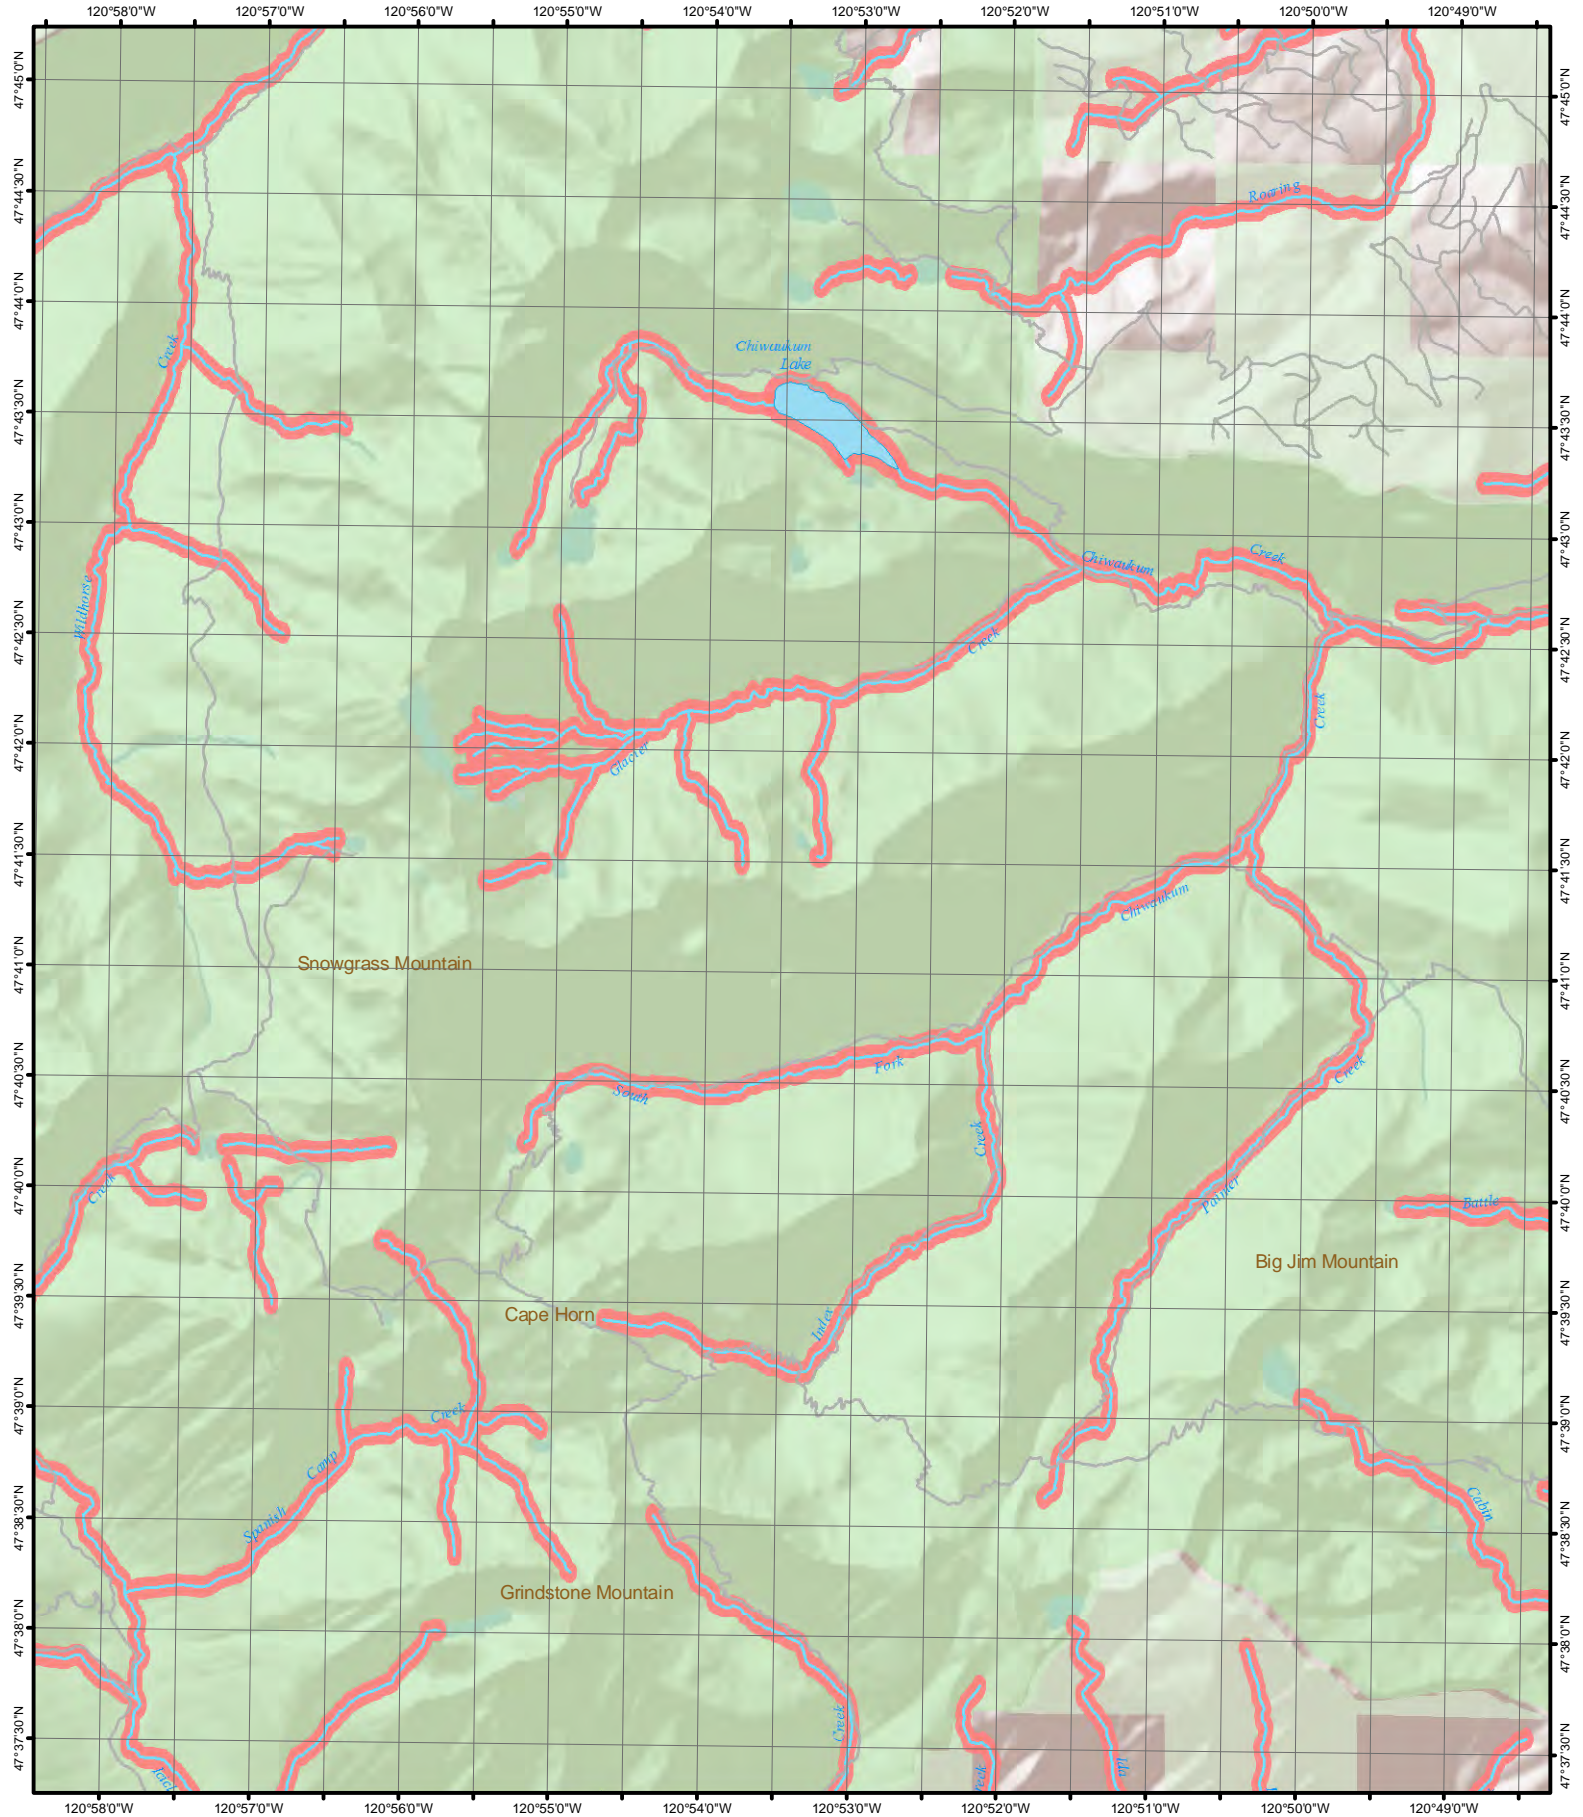

1 inch equals 1 mile