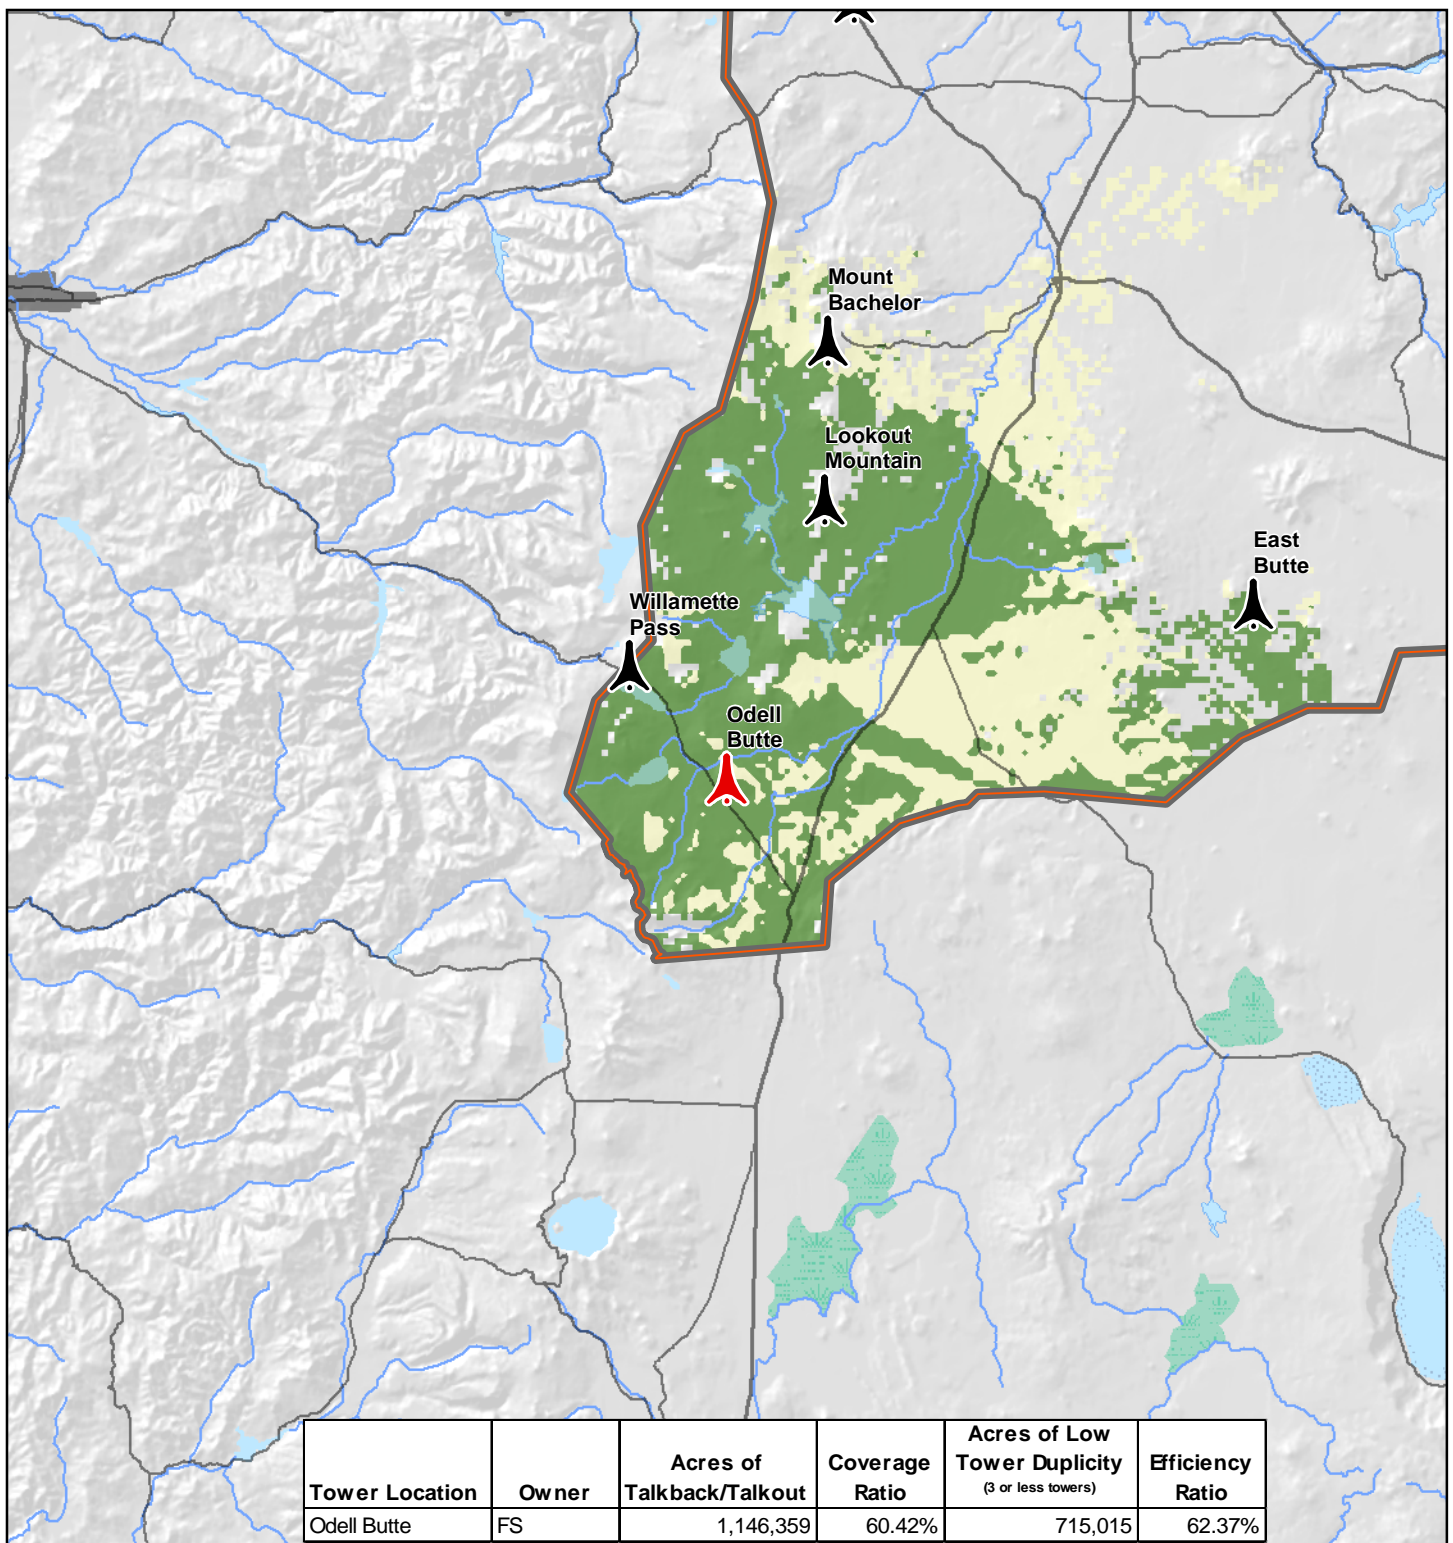

Lookout Mountain

Tower Coverage and Network Efficiency

Coverage Duplicity

- 1 - 3 Towers
- > 3 Towers

0 2.5 5 10
Miles

Location Map

TETRA TECH EC, INC.

- Highlighted Tower
- FS Radio Towers
- BLM Radio Towers
- Dispatch Boundaries
- State Boundaries
- Urban Areas
- Interstates
- US Highways
- State Highways
- Streams
- Intermittent Streams
- Lakes, Bays, Estuaries or Ocean
- Dry Lakes
- Intermittent Lakes
- Glaciers
- Swamps or Marshes
- Reservoirs
- Intermittent Reservoirs

Mount Bachelor

Tower Coverage and Network Efficiency

Coverage Duplicity

- 1 - 3 Towers
- > 3 Towers

Location Map

0 2.5 5 10
Miles

- Highlighted Tower
- FS Radio Towers
- BLM Radio Towers
- Dispatch Boundaries
- State Boundaries
- Urban Areas
- Interstates
- US Highways
- State Highways
- Streams
- Intermittent Streams
- Lakes, Bays, Estuaries or Ocean
- Dry Lakes
- Intermittent Lakes
- Glaciers
- Swamps or Marshes
- Reservoirs
- Intermittent Reservoirs

Mount Pisgah

Tower Coverage and Network Efficiency

Coverage Duplicity

- 1 - 3 Towers
- > 3 Towers

Location Map

0 2.5 5 10
Miles

- Highlighted Tower
- FS Radio Towers
- BLM Radio Towers
- Dispatch Boundaries
- State Boundaries
- Urban Areas
- Interstates
- US Highways
- State Highways
- Streams
- Intermittent Streams
- Lakes, Bays, Estuaries or Ocean
- Dry Lakes
- Intermittent Lakes
- Glaciers
- Swamps or Marshes
- Reservoirs
- Intermittent Reservoirs

Odell Butte

Tower Coverage and Network Efficiency

Coverage Duplicity

- 1 - 3 Towers
- > 3 Towers

Location Map

0 2.5 5 10
Miles

Tower Location	Owner	Acres of Talkback/Talkout	Coverage Ratio	Acres of Low Tower Duplicity (3 or less towers)	Efficiency Ratio
Round Mountain	FS	2,632,547	49.63%	412,145	15.66%