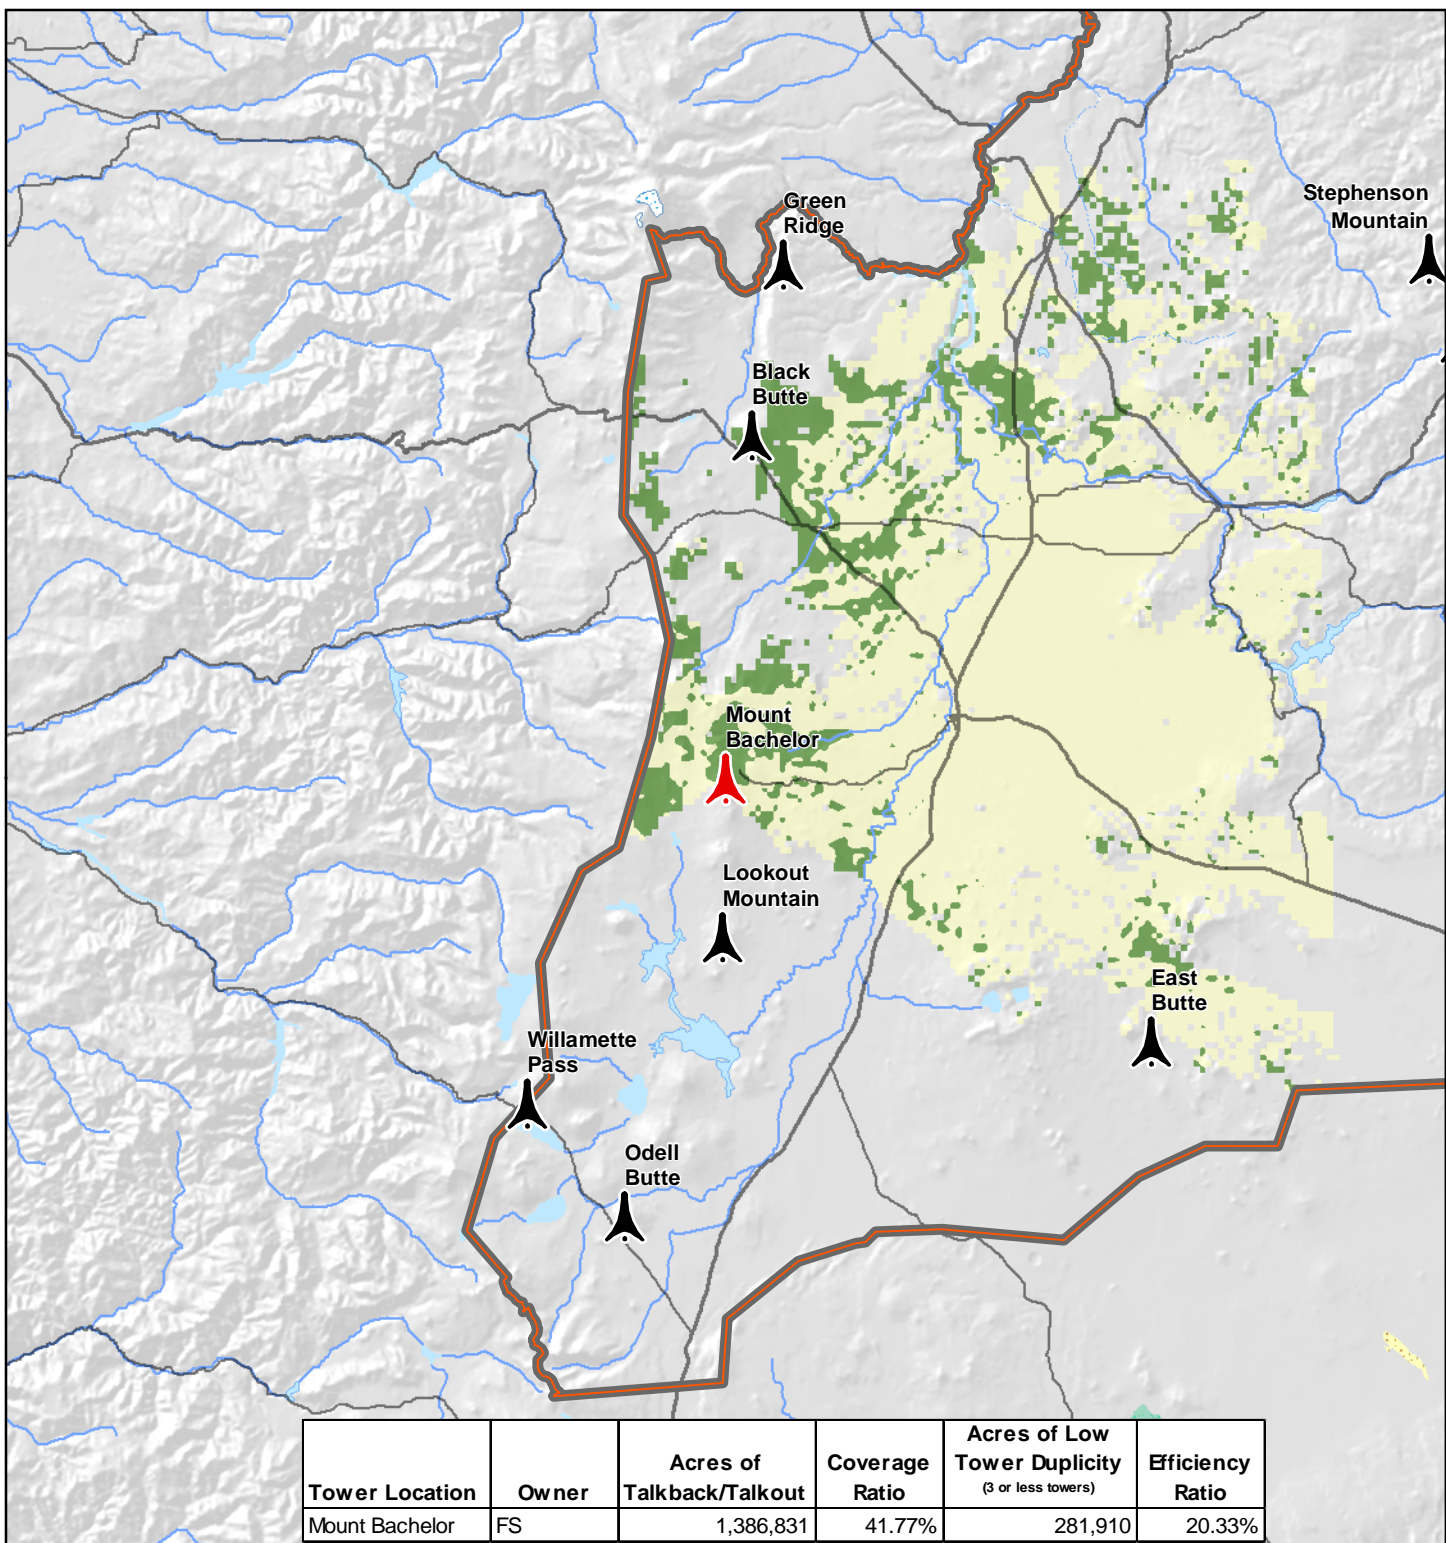

- Highlighted Tower
- FS Radio Towers
- BLM Radio Towers
- Dispatch Boundaries
- State Boundaries
- Urban Areas
- Interstates
- US Highways
- State Highways
- Streams
- Intermittent Streams
- Lakes, Bays, Estuaries or Ocean
- Dry Lakes
- Intermittent Lakes
- Glaciers
- Swamps or Marshes
- Reservoirs
- Intermittent Reservoirs

Mount Bachelor

Tower Coverage and Network Efficiency

Coverage Duplicity

- 1 - 3 Towers
- > 3 Towers

Location Map

0 2.5 5 10
Miles