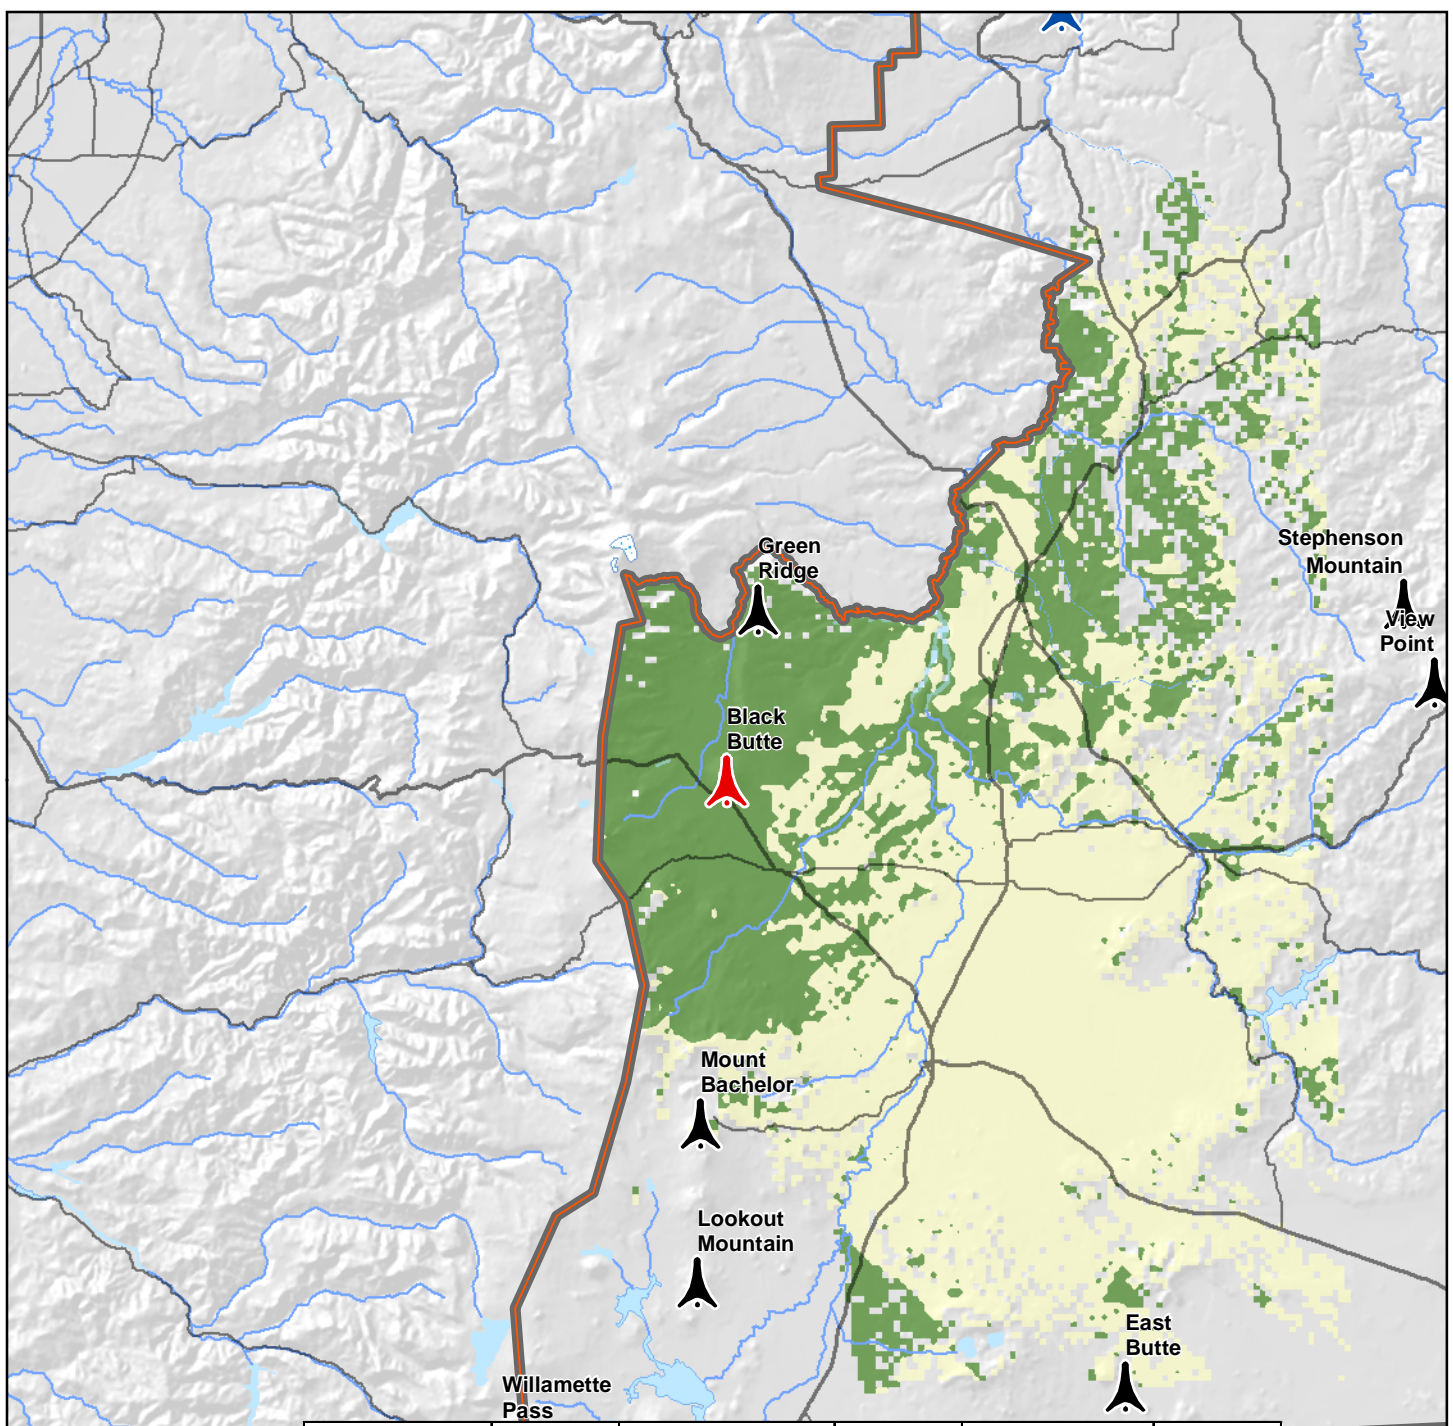

Tygh Ridge BLM

Tower Coverage and Network Efficiency

Coverage Duplicity

- 1 - 3 Towers
- > 3 Towers

Location Map

0 2.5 5 10
Miles

- Highlighted Tower
- FS Radio Towers
- BLM Radio Towers
- Dispatch Boundaries
- State Boundaries
- Urban Areas
- Interstates
- US Highways
- State Highways
- Streams
- Intermittent Streams
- Lakes, Bays, Estuaries or Ocean
- Dry Lakes
- Intermittent Lakes
- Glaciers
- Swamps or Marshes
- Reservoirs
- Intermittent Reservoirs

Aldrich Mountain

Tower Coverage and Network Efficiency

Coverage Duplicity

- 1 - 3 Towers
- > 3 Towers

Location Map

0 2.5 5 10
Miles

Tower Location	Owner	Acres of Talkback/Talkout	Coverage Ratio	Acres of Low Tower Duplicity (3 or less towers)	Efficiency Ratio
Black Butte	FS	2,054,167	65.93%	810,211	39.44%

- Highlighted Tower
- FS Radio Towers
- BLM Radio Towers
- Dispatch Boundaries
- State Boundaries
- Urban Areas
- Interstates
- US Highways
- State Highways
- Streams
- Intermittent Streams
- Lakes, Bays, Estuaries or Ocean
- Dry Lakes
- Intermittent Lakes
- Glaciers
- Swamps or Marshes
- Reservoirs
- Intermittent Reservoirs

Black Butte

Tower Coverage and Network Efficiency

Coverage Duplicity

- 1 - 3 Towers
- > 3 Towers

Location Map

0 2.5 5 10
Miles

- Highlighted Tower
- FS Radio Towers
- BLM Radio Towers
- Dispatch Boundaries
- State Boundaries
- Urban Areas
- Interstates
- US Highways
- State Highways
- Streams
- Intermittent Streams
- Lakes, Bays, Estuaries or Ocean
- Dry Lakes
- Intermittent Lakes
- Glaciers
- Swamps or Marshes
- Reservoirs
- Intermittent Reservoirs