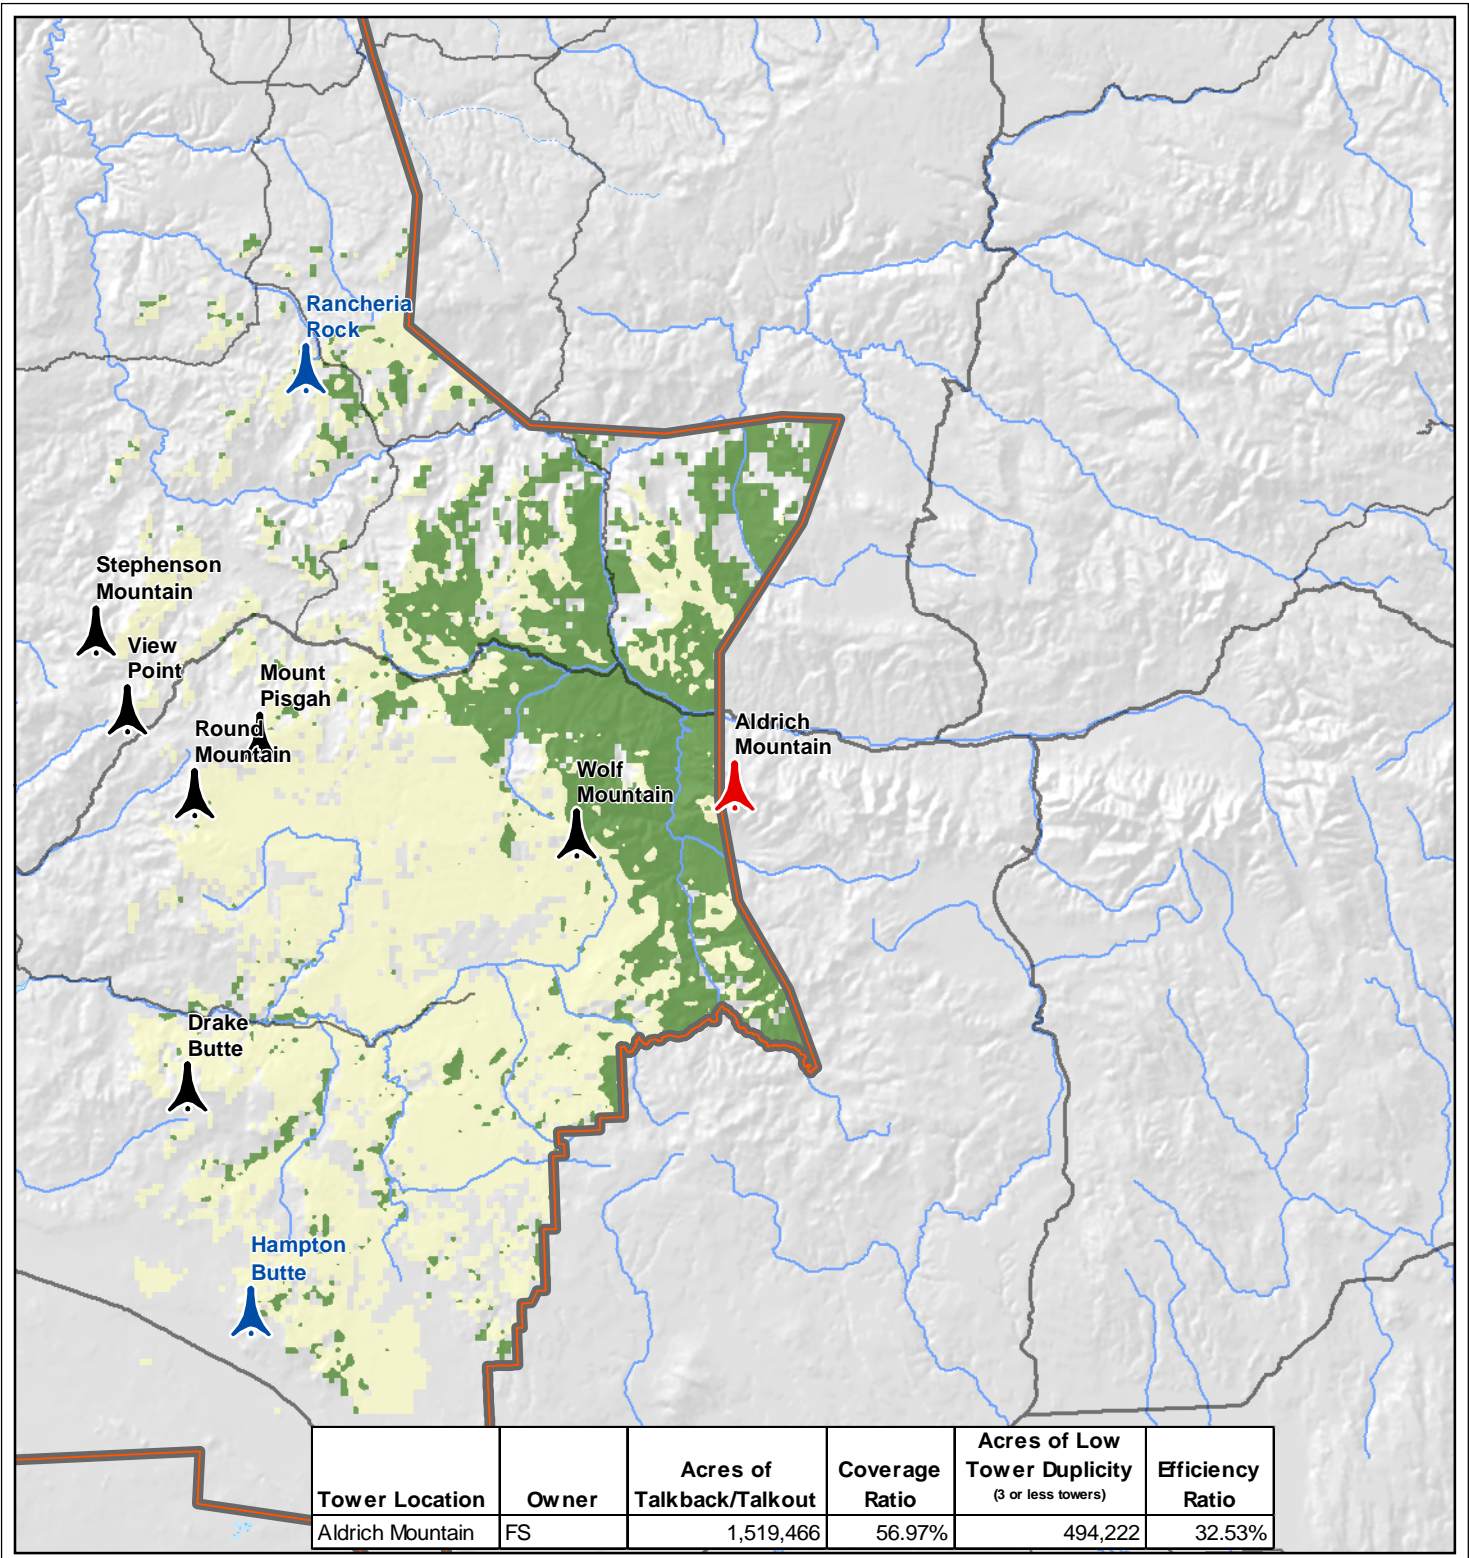

Rancheria Rock BLM

Tower Coverage and Network Efficiency

Coverage Duplicity

- 1 - 3 Towers
- > 3 Towers

Location Map

0 2.5 5 10
Miles

- Highlighted Tower
- FS Radio Towers
- BLM Radio Towers
- Dispatch Boundaries
- State Boundaries
- Urban Areas
- Interstates
- US Highways
- State Highways
- Streams
- Intermittent Streams
- Lakes, Bays, Estuaries or Ocean
- Dry Lakes
- Intermittent Lakes
- Glaciers
- Swamps or Marshes
- Reservoirs
- Intermittent Reservoirs

Tygh Ridge BLM

Tower Coverage and Network Efficiency

Coverage Duplicity

- 1 - 3 Towers
- > 3 Towers

Location Map

0 2.5 5 10
Miles

- Highlighted Tower
- FS Radio Towers
- BLM Radio Towers
- Dispatch Boundaries
- State Boundaries
- Urban Areas
- Interstates
- US Highways
- State Highways
- Streams
- Intermittent Streams
- Lakes, Bays, Estuaries or Ocean
- Dry Lakes
- Intermittent Lakes
- Glaciers
- Swamps or Marshes
- Reservoirs
- Intermittent Reservoirs

Aldrich Mountain

Tower Coverage and Network Efficiency

Coverage Duplicity

- 1 - 3 Towers
- > 3 Towers

Location Map

0 2.5 5 10
Miles

Tower Location	Owner	Acres of Talkback/Talkout	Coverage Ratio	Acres of Low Tower Duplicity (3 or less towers)	Efficiency Ratio
Black Butte	FS	2,054,167	65.93%	810,211	39.44%

Black Butte

Tower Coverage and Network Efficiency

Coverage Duplicity

- 1 - 3 Towers
- > 3 Towers

Location Map

0 2.5 5 10
Miles

- Highlighted Tower
- FS Radio Towers
- BLM Radio Towers
- Dispatch Boundaries
- State Boundaries
- Urban Areas
- Interstates
- US Highways
- State Highways
- Streams
- Intermittent Streams
- Lakes, Bays, Estuaries or Ocean
- Dry Lakes
- Intermittent Lakes
- Glaciers
- Swamps or Marshes
- Reservoirs
- Intermittent Reservoirs