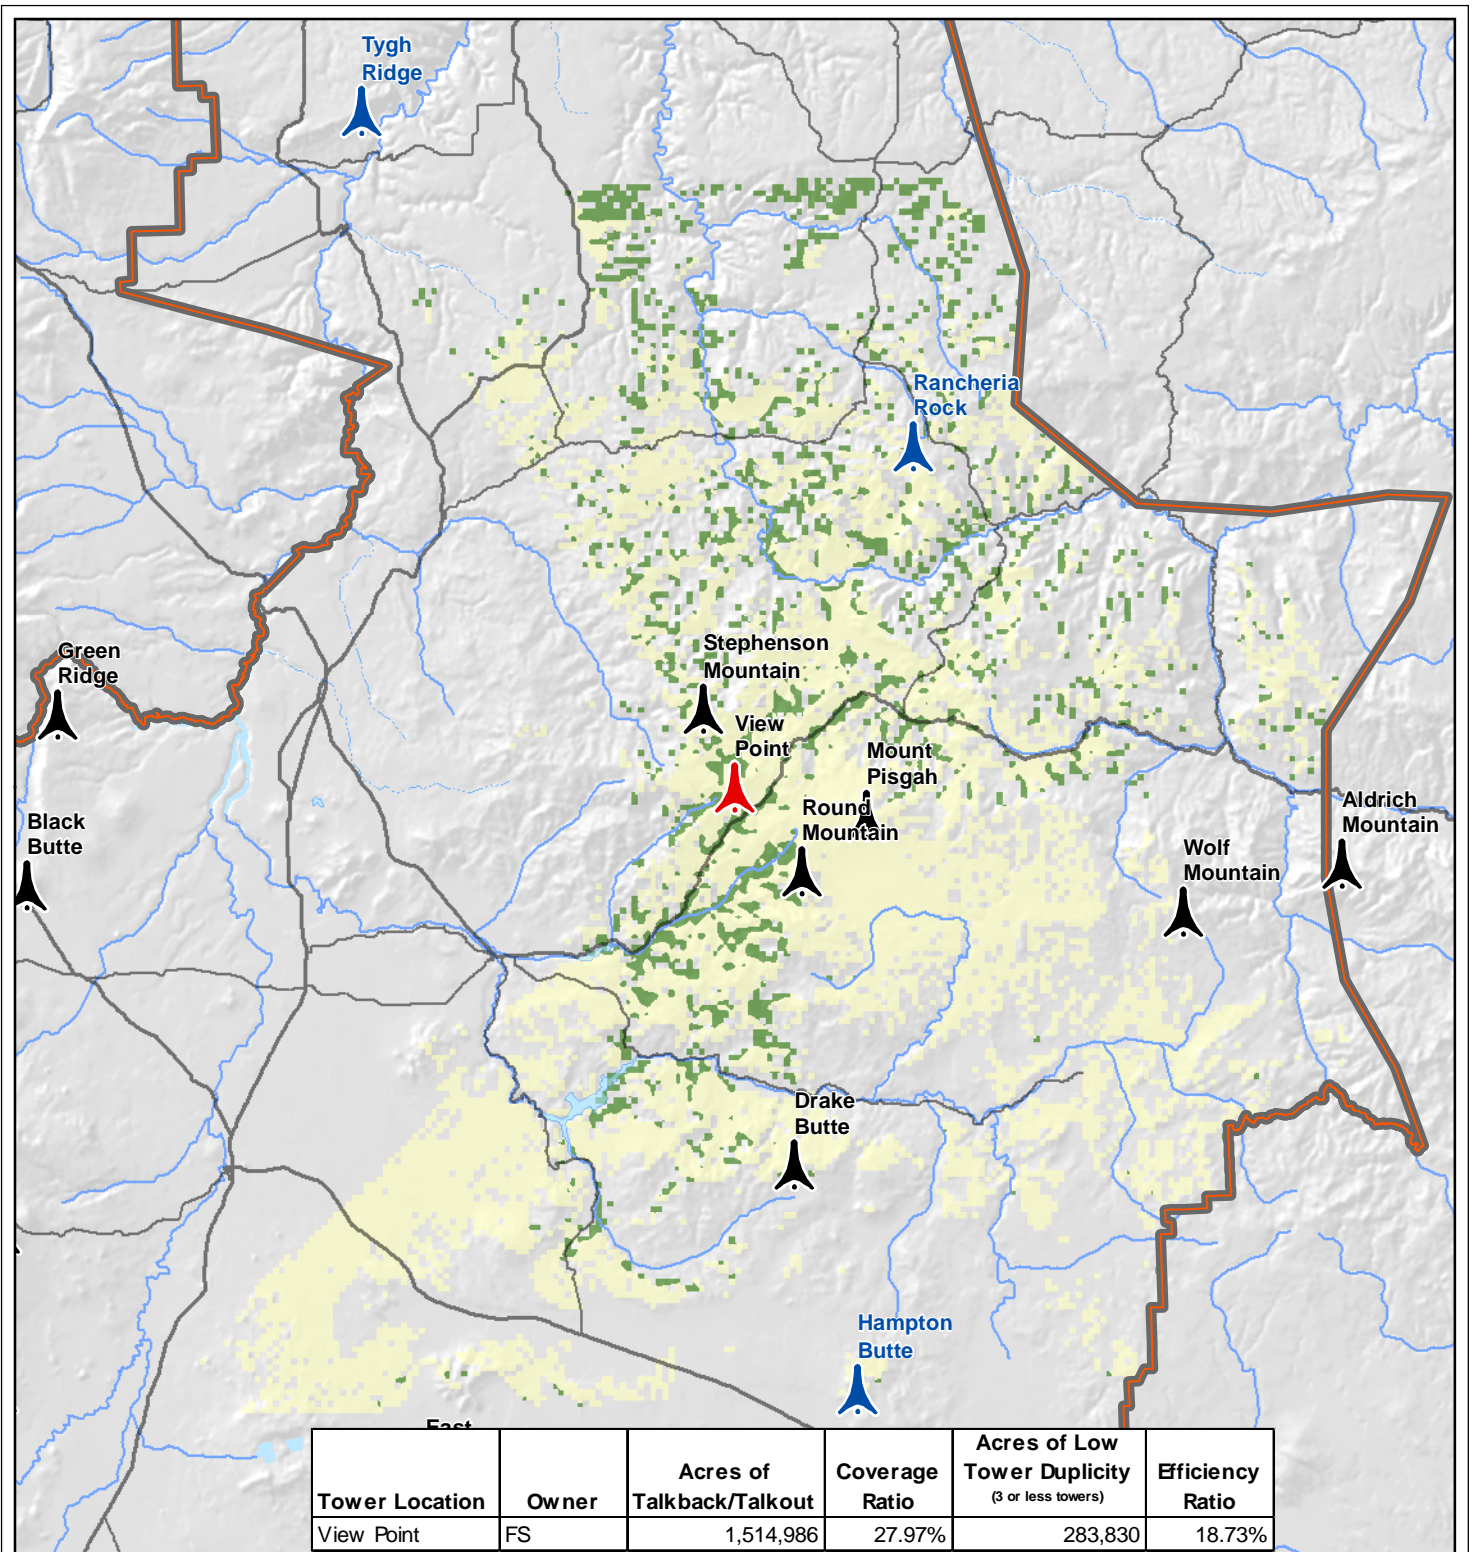

Round Mountain

Tower Coverage and Network Efficiency

Coverage Duplicity

- 1 - 3 Towers
- > 3 Towers

- Highlighted Tower
- FS Radio Towers
- BLM Radio Towers
- Dispatch Boundaries
- State Boundaries
- Urban Areas
- Interstates
- US Highways
- State Highways
- Streams
- Intermittent Streams
- Lakes, Bays, Estuaries or Ocean
- Dry Lakes
- Intermittent Lakes
- Glaciers
- Swamps or Marshes
- Reservoirs
- Intermittent Reservoirs

Stephenson Mountain

Tower Coverage and Network Efficiency

Coverage Duplicity

- 1 - 3 Towers
- > 3 Towers

TETRA TECH EC, INC.

Location Map

0 2.5 5 10
Miles

Tower Location	Owner	Acres of Talkback/Talkout	Coverage Ratio	Acres of Low Tower Duplicity (3 or less towers)	Efficiency Ratio
View Point	FS	1,514,986	27.97%	283,830	18.73%

- Highlighted Tower
- FS Radio Towers
- BLM Radio Towers
- Dispatch Boundaries
- State Boundaries
- Urban Areas
- Interstates
- US Highways
- State Highways
- Streams
- Intermittent Streams
- Lakes, Bays, Estuaries or Ocean
- Dry Lakes
- Intermittent Lakes
- Glaciers
- Swamps or Marshes
- Reservoirs
- Intermittent Reservoirs

View Point

Tower Coverage and Network Efficiency

Coverage Duplicity

- 1 - 3 Towers
- > 3 Towers

Location Map

0 2.5 5 10
Miles

- Highlighted Tower
- FS Radio Towers
- BLM Radio Towers
- Dispatch Boundaries
- State Boundaries
- Urban Areas
- Interstates
- US Highways
- State Highways
- Streams
- Intermittent Streams
- Lakes, Bays, Estuaries or Ocean
- Dry Lakes
- Intermittent Lakes
- Glaciers
- Swamps or Marshes
- Reservoirs
- Intermittent Reservoirs