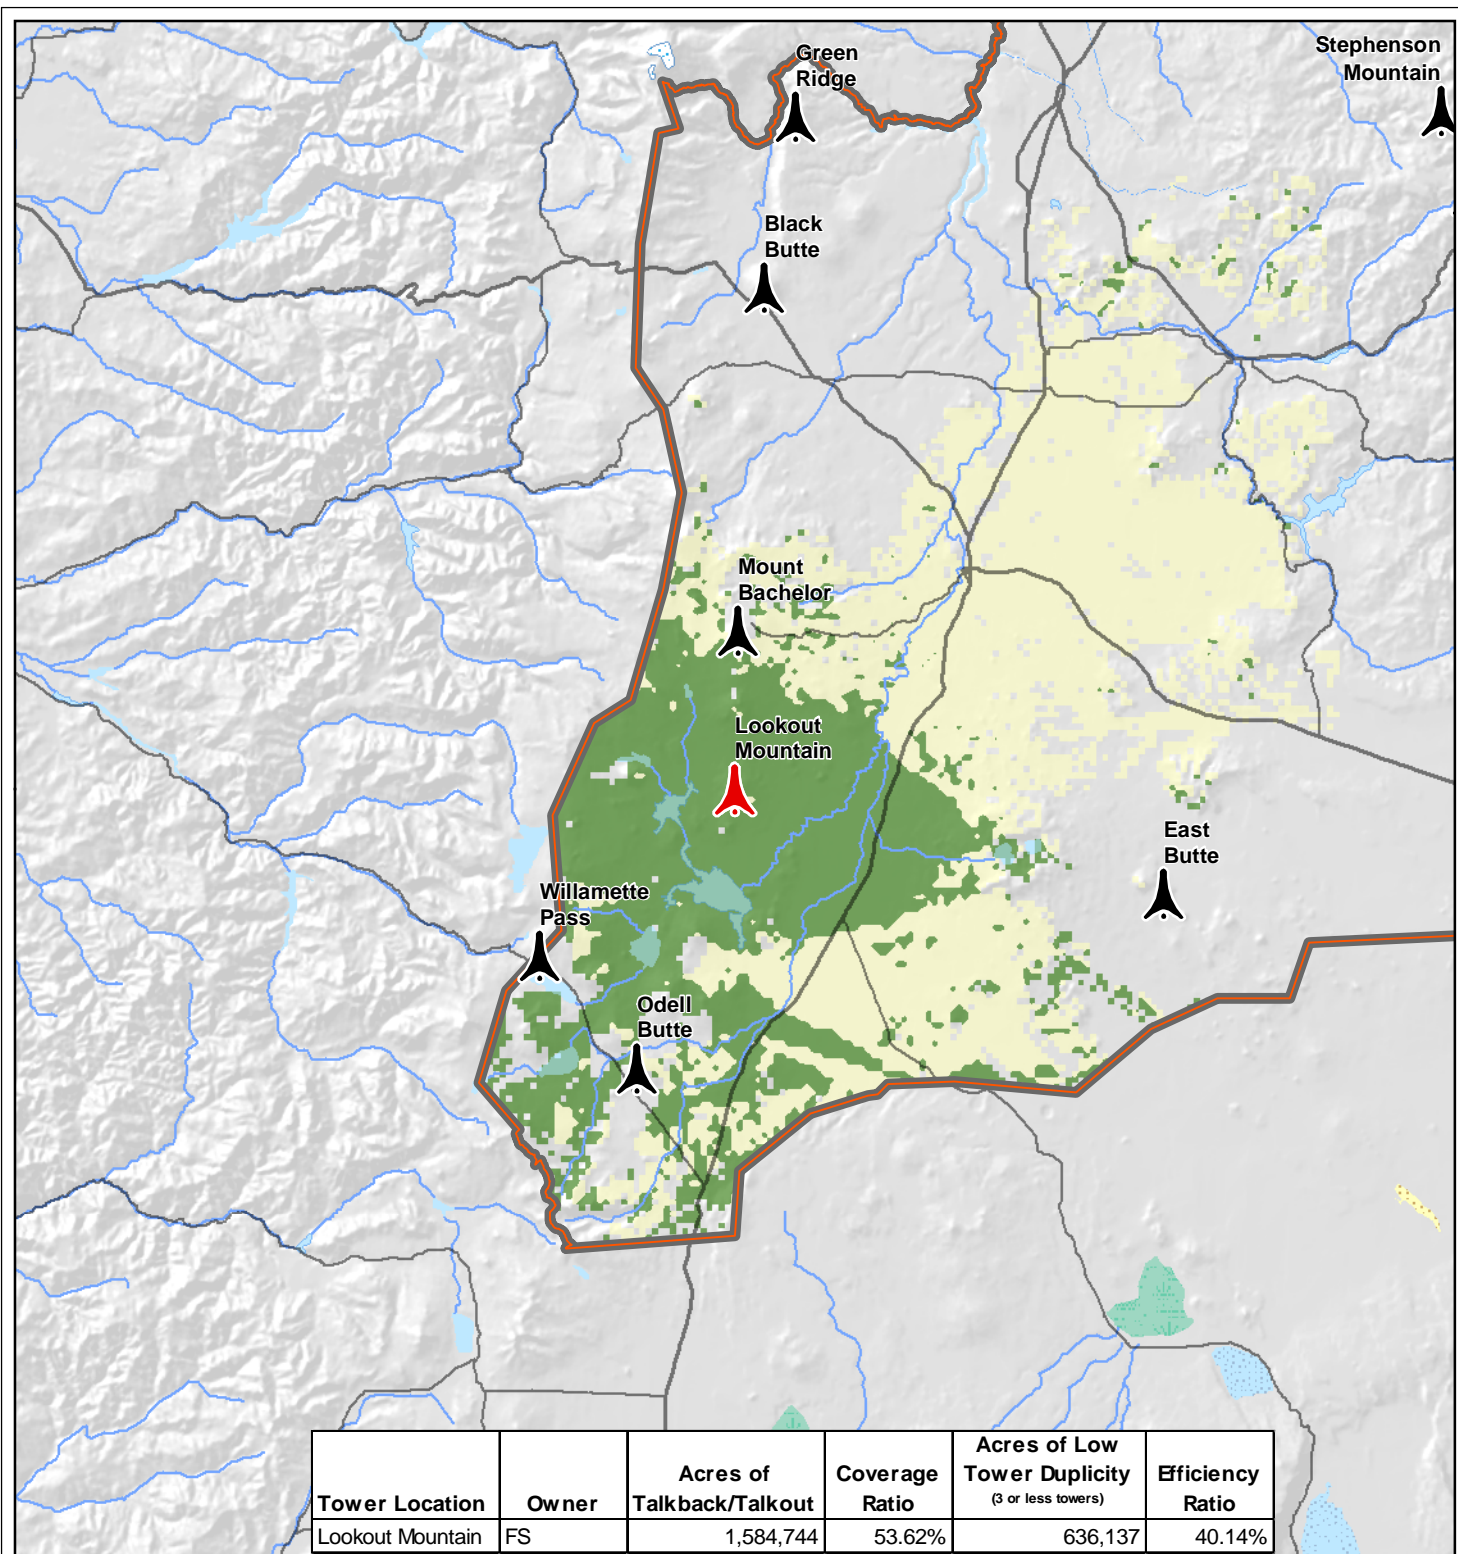

East Butte

Tower Coverage and Network Efficiency

Coverage Duplicity

- 1 - 3 Towers
- > 3 Towers

Location Map

0 2.5 5 10 Miles

- Highlighted Tower
- FS Radio Towers
- BLM Radio Towers
- Dispatch Boundaries
- State Boundaries
- Urban Areas
- Interstates
- US Highways
- State Highways
- Streams
- Intermittent Streams
- Lakes, Bays, Estuaries or Ocean
- Dry Lakes
- Intermittent Lakes
- Glaciers
- Swamps or Marshes
- Reservoirs
- Intermittent Reservoirs

Green Ridge

Tower Coverage and Network Efficiency

Coverage Duplicity

- 1 - 3 Towers
- > 3 Towers

Location Map

0 2.5 5 10
Miles

Tower Location	Owner	Acres of Talkback/Talkout	Coverage Ratio	Acres of Low Tower Duplicity (3 or less towers)	Efficiency Ratio
Lookout Mountain	FS	1,584,744	53.62%	636,137	40.14%

- Highlighted Tower
- FS Radio Towers
- BLM Radio Towers
- Dispatch Boundaries
- State Boundaries
- Urban Areas
- Interstates
- US Highways
- State Highways
- Streams
- Intermittent Streams
- Lakes, Bays, Estuaries or Ocean
- Dry Lakes
- Intermittent Lakes
- Glaciers
- Swamps or Marshes
- Reservoirs
- Intermittent Reservoirs

Lookout Mountain

Tower Coverage and Network Efficiency

Coverage Duplicity

- 1 - 3 Towers
- > 3 Towers

0 2.5 5 10
Miles

Location Map

TETRA TECH EC, INC.

- Highlighted Tower
- FS Radio Towers
- BLM Radio Towers
- Dispatch Boundaries
- State Boundaries
- Urban Areas
- Interstates
- US Highways
- State Highways
- Streams
- Intermittent Streams
- Lakes, Bays, Estuaries or Ocean
- Dry Lakes
- Intermittent Lakes
- Glaciers
- Swamps or Marshes
- Reservoirs
- Intermittent Reservoirs