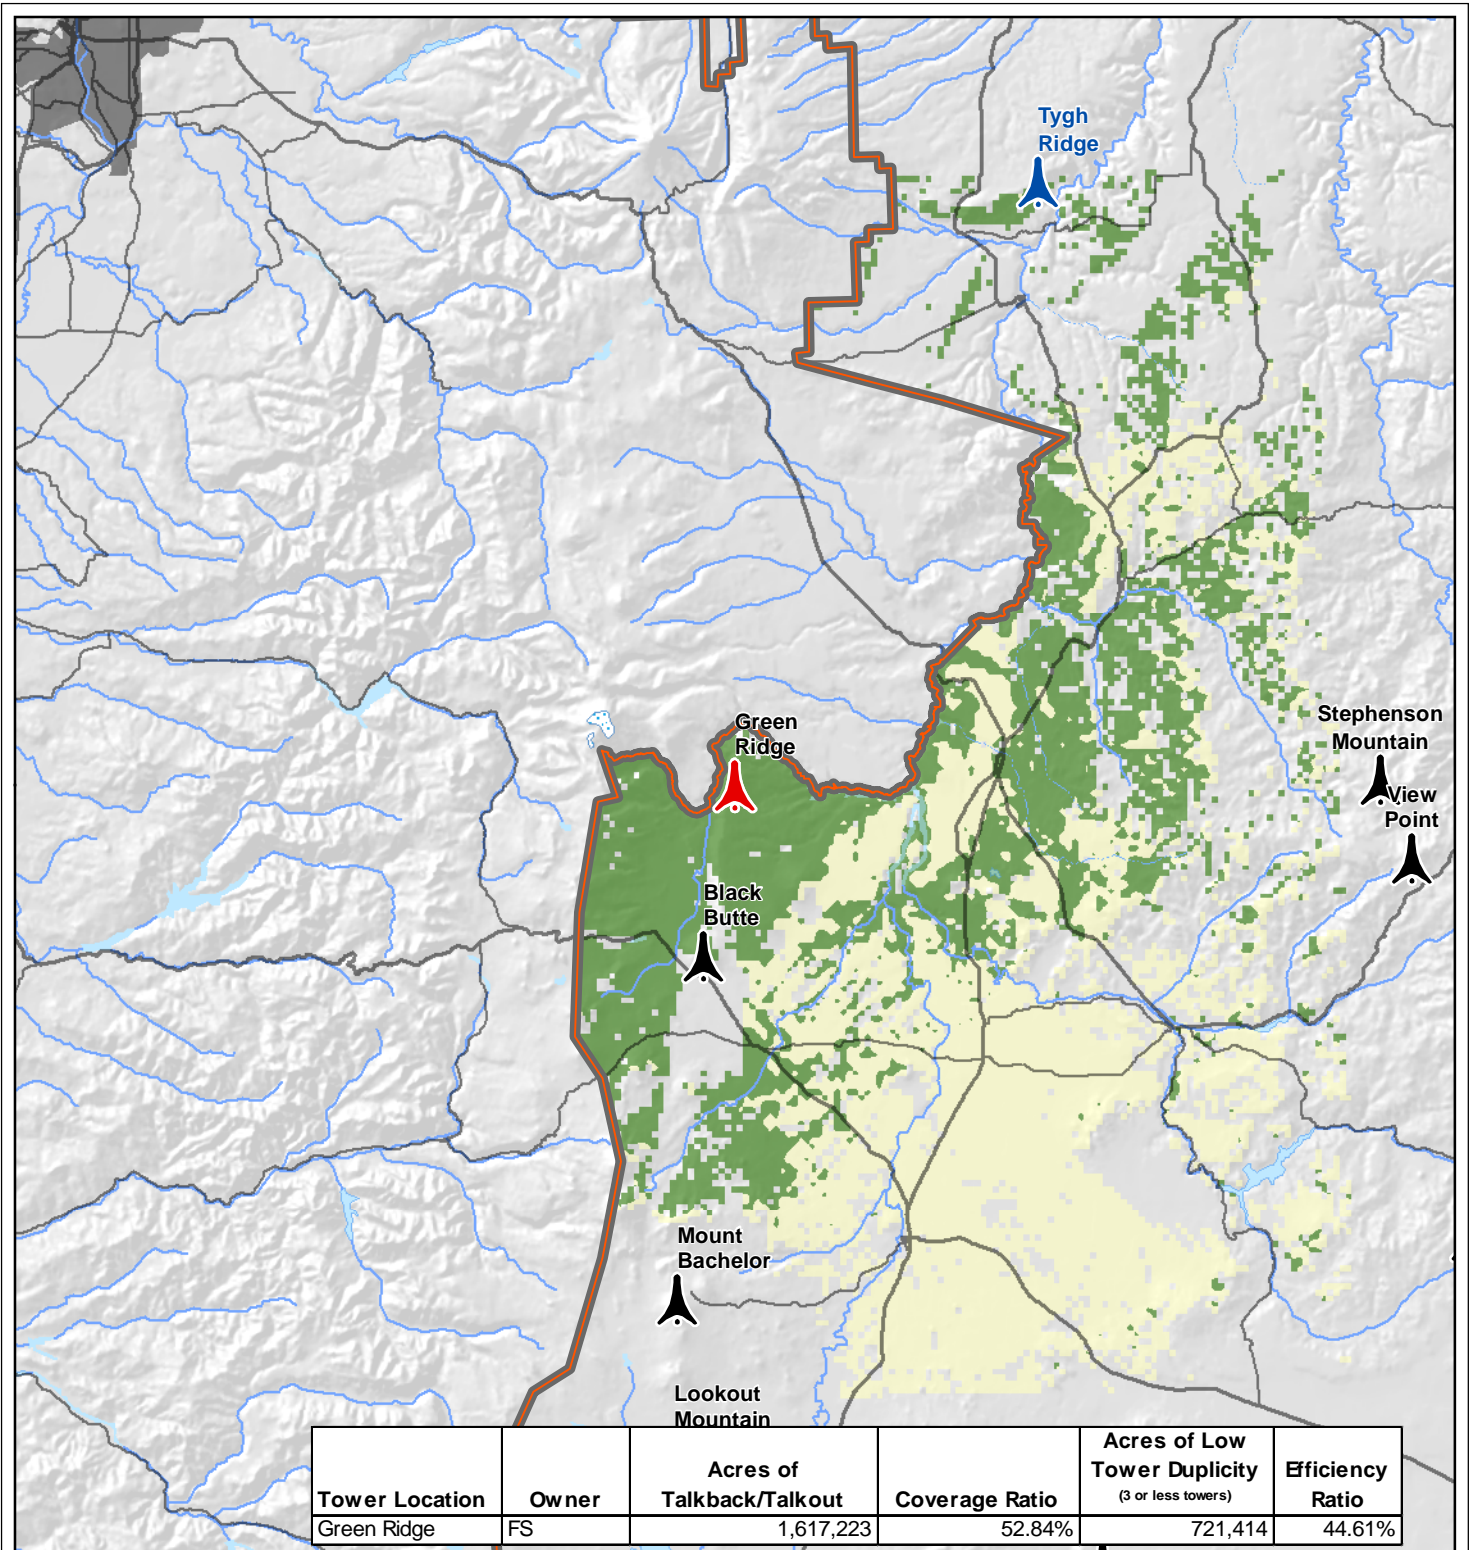

Drake Butte

Tower Coverage and Network Efficiency

Coverage Duplicity

- 1 - 3 Towers
- > 3 Towers

Location Map

0 2.5 5 10
Miles

- Highlighted Tower
- FS Radio Towers
- BLM Radio Towers
- Dispatch Boundaries
- State Boundaries
- Urban Areas
- Interstates
- US Highways
- State Highways
- Streams
- Intermittent Streams
- Lakes, Bays, Estuaries or Ocean
- Dry Lakes
- Intermittent Lakes
- Glaciers
- Swamps or Marshes
- Reservoirs
- Intermittent Reservoirs

East Butte

Tower Coverage and Network Efficiency

Coverage Duplicity

- 1 - 3 Towers
- > 3 Towers

Location Map

0 2.5 5 10 Miles

- Highlighted Tower
- FS Radio Towers
- BLM Radio Towers
- Dispatch Boundaries
- State Boundaries
- Urban Areas
- Interstates
- US Highways
- State Highways
- Streams
- Intermittent Streams
- Lakes, Bays, Estuaries or Ocean
- Dry Lakes
- Intermittent Lakes
- Glaciers
- Swamps or Marshes
- Reservoirs
- Intermittent Reservoirs

Green Ridge

Tower Coverage and Network Efficiency

Coverage Duplicity

- 1 - 3 Towers
- > 3 Towers

Location Map

0 2.5 5 10
Miles

Tower Location	Owner	Acres of Talkback/Talkout	Coverage Ratio	Acres of Low Tower Duplicity (3 or less towers)	Efficiency Ratio
Lookout Mountain	FS	1,584,744	53.62%	636,137	40.14%

Lookout Mountain

Tower Coverage and Network Efficiency

Coverage Duplicity

- 1 - 3 Towers
- > 3 Towers

0 2.5 5 10
Miles

Location Map

TETRA TECH EC, INC.

- Highlighted Tower
- FS Radio Towers
- BLM Radio Towers
- Dispatch Boundaries
- State Boundaries
- Urban Areas
- Interstates
- US Highways
- State Highways
- Streams
- Intermittent Streams
- Lakes, Bays, Estuaries or Ocean
- Dry Lakes
- Intermittent Lakes
- Glaciers
- Swamps or Marshes
- Reservoirs
- Intermittent Reservoirs