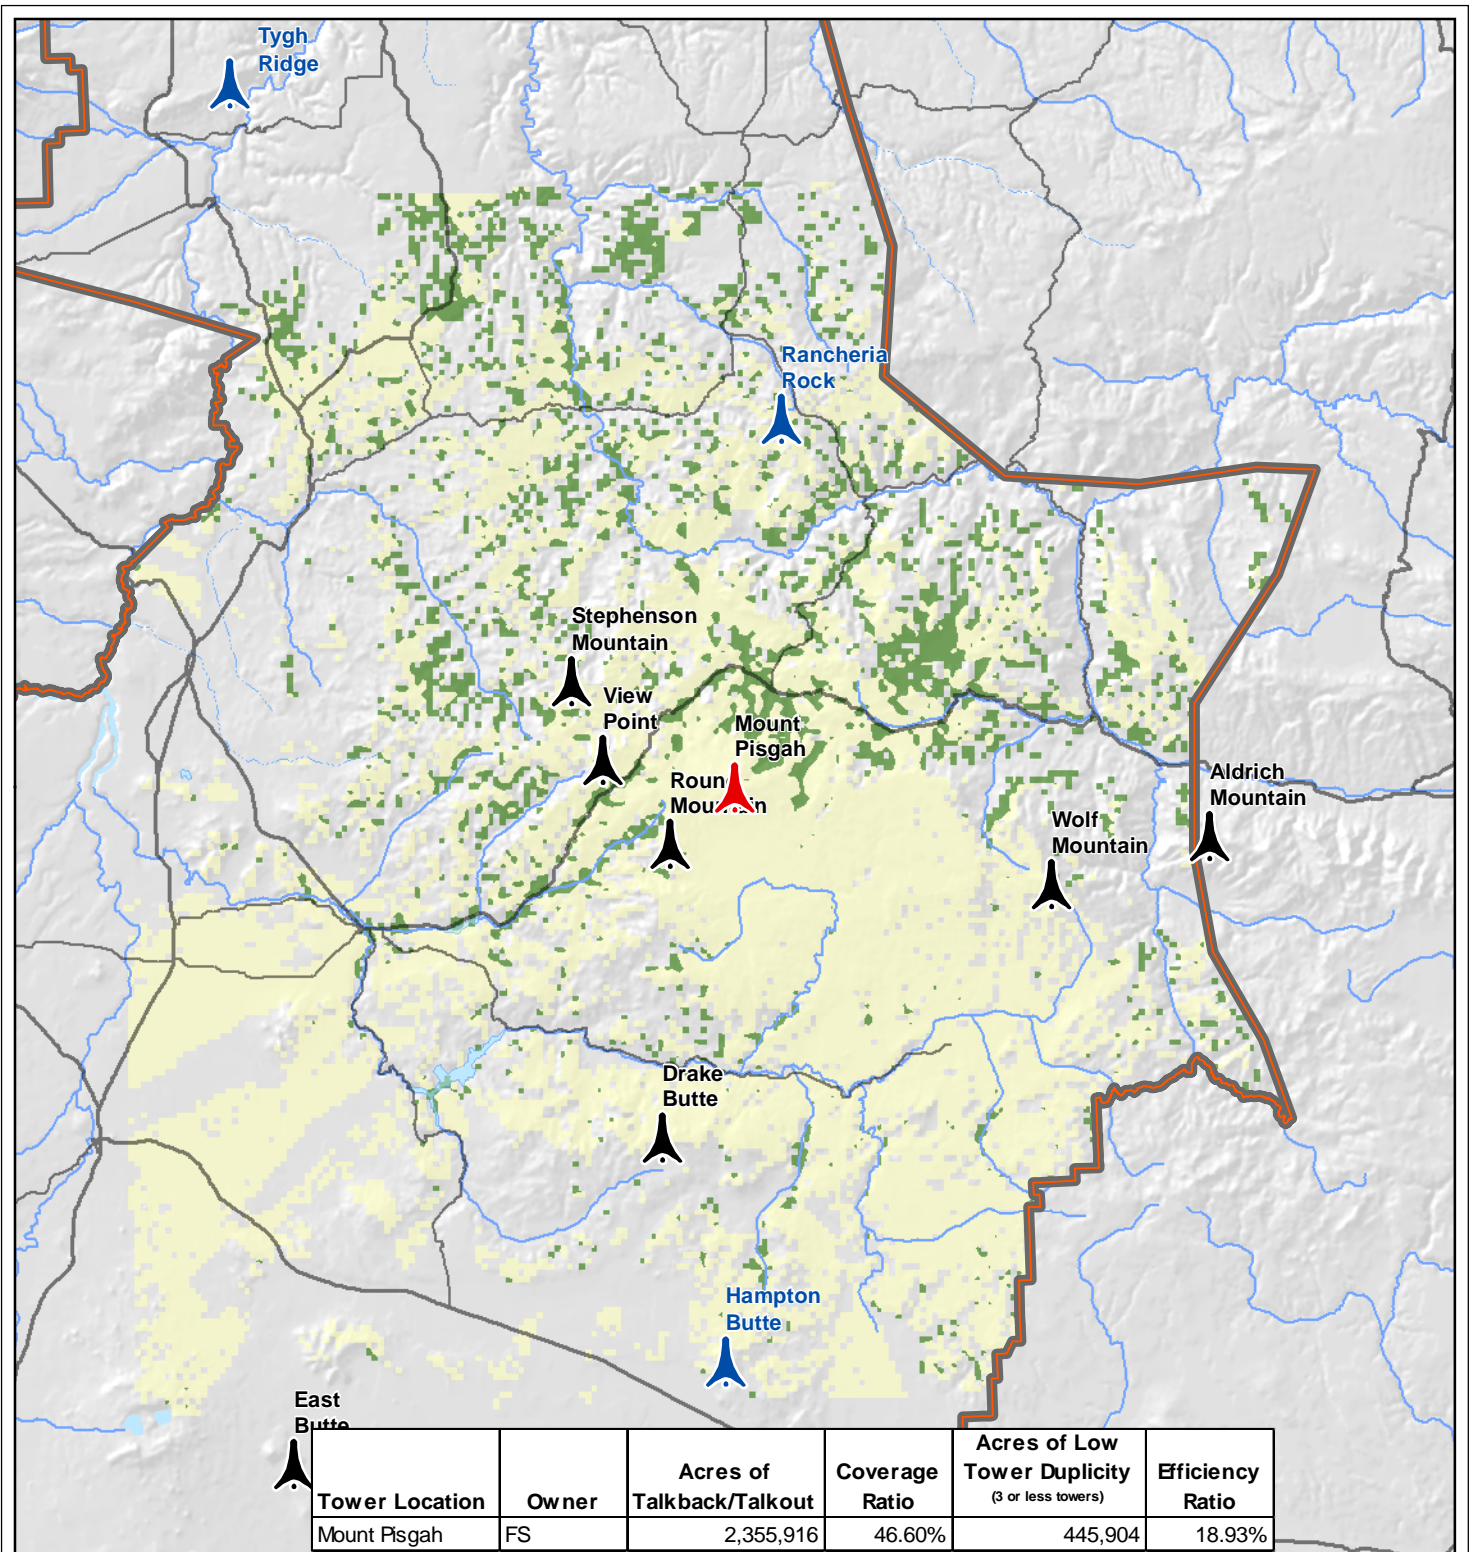

Lookout Mountain

Tower Coverage and Network Efficiency

Coverage Duplicity

- 1 - 3 Towers
- > 3 Towers

0 2.5 5 10
Miles

Location Map

TETRA TECH EC, INC.

- Highlighted Tower
- FS Radio Towers
- BLM Radio Towers
- Dispatch Boundaries
- State Boundaries
- Urban Areas
- Interstates
- US Highways
- State Highways
- Streams
- Intermittent Streams
- Lakes, Bays, Estuaries or Ocean
- Dry Lakes
- Intermittent Lakes
- Glaciers
- Swamps or Marshes
- Reservoirs
- Intermittent Reservoirs

Mount Bachelor

Tower Coverage and Network Efficiency

Coverage Duplicity

- 1 - 3 Towers
- > 3 Towers

Location Map

0 2.5 5 10
Miles

- Highlighted Tower
- FS Radio Towers
- BLM Radio Towers
- Dispatch Boundaries
- State Boundaries
- Urban Areas
- Interstates
- US Highways
- State Highways
- Streams
- Intermittent Streams
- Lakes, Bays, Estuaries or Ocean
- Dry Lakes
- Intermittent Lakes
- Glaciers
- Swamps or Marshes
- Reservoirs
- Intermittent Reservoirs

Mount Pisgah

Tower Coverage and Network Efficiency

Coverage Duplicity

- 1 - 3 Towers
- > 3 Towers

Location Map

0 2.5 5 10
Miles

- Highlighted Tower
- FS Radio Towers
- BLM Radio Towers
- Dispatch Boundaries
- State Boundaries
- Urban Areas
- Interstates
- US Highways
- State Highways
- Streams
- Intermittent Streams
- Lakes, Bays, Estuaries or Ocean
- Dry Lakes
- Intermittent Lakes
- Glaciers
- Swamps or Marshes
- Reservoirs
- Intermittent Reservoirs