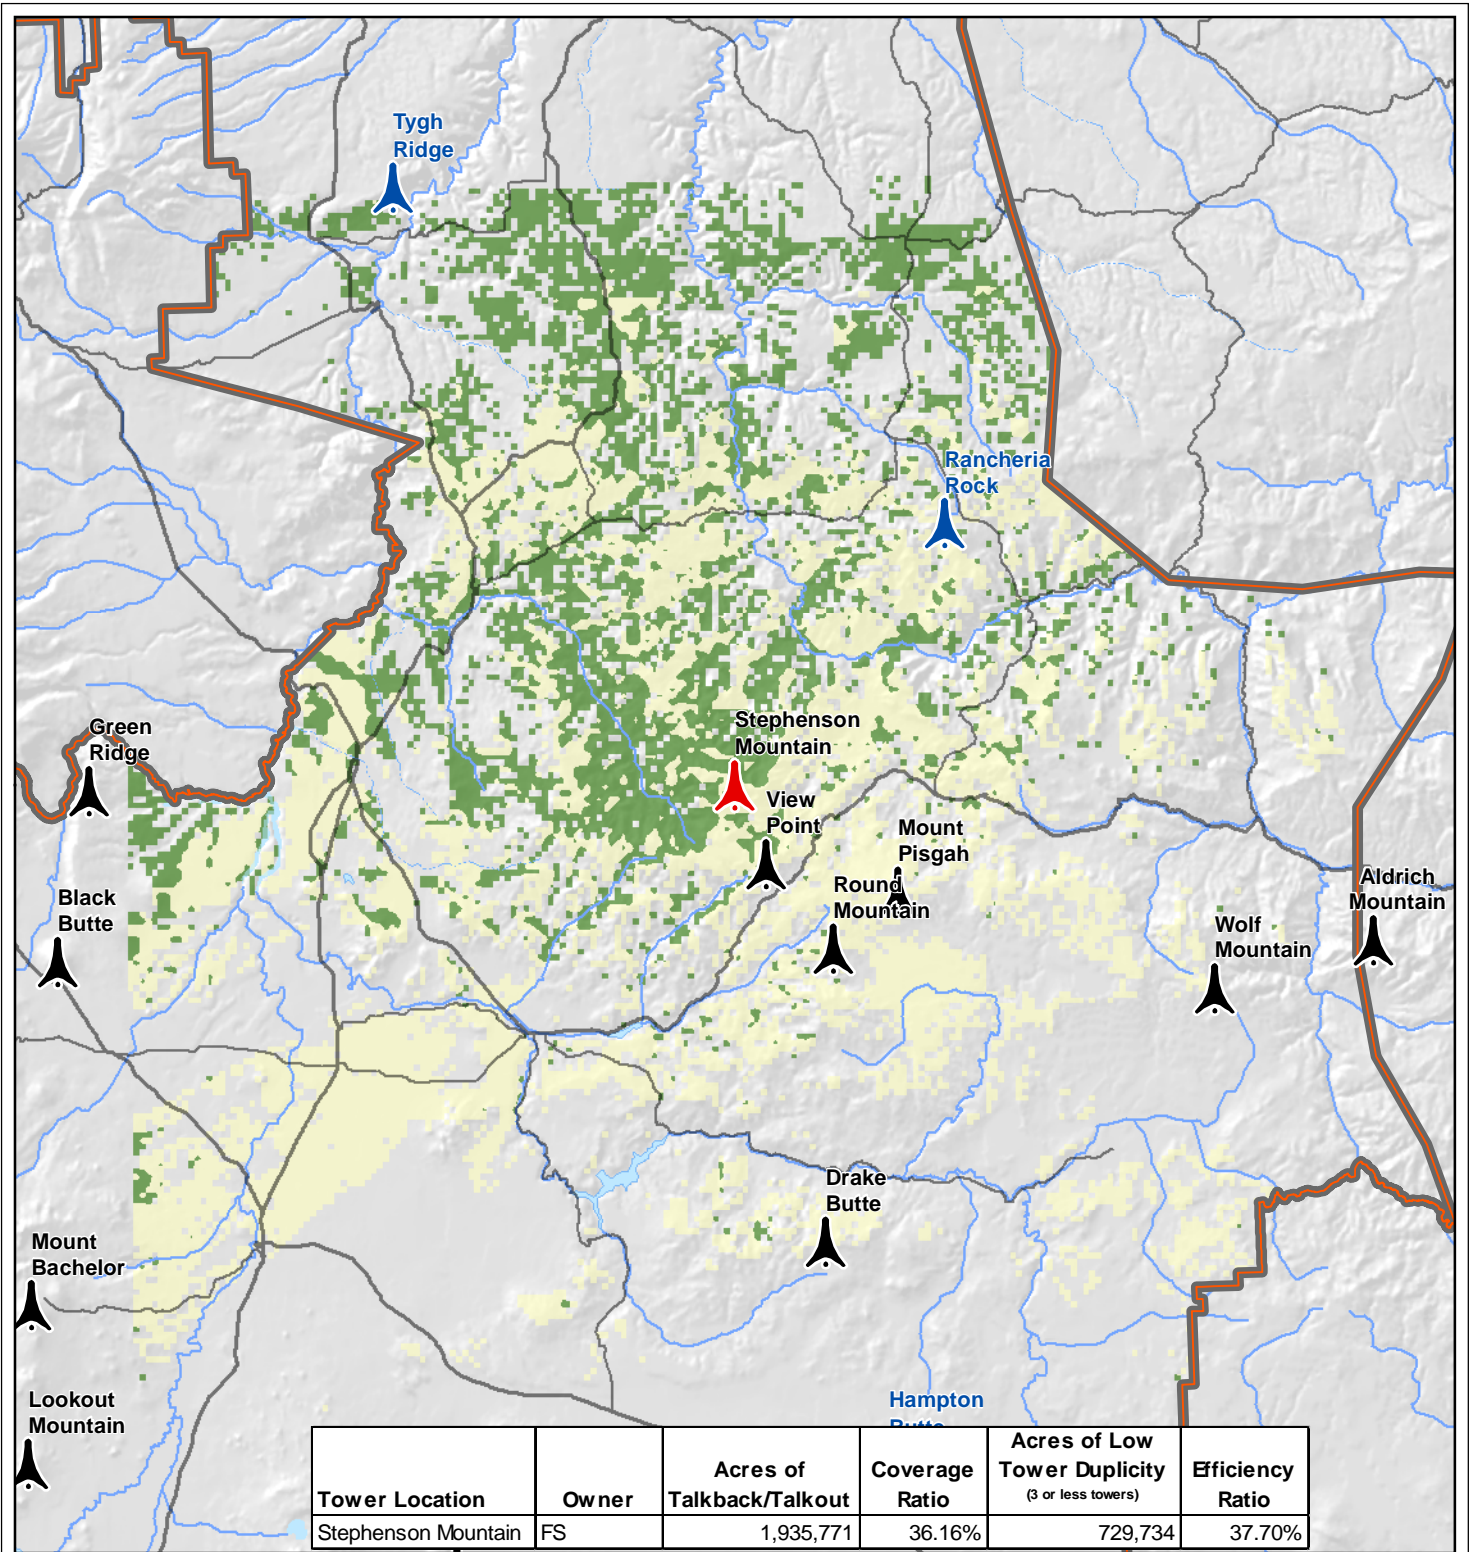

- Highlighted Tower
- FS Radio Towers
- BLM Radio Towers
- Dispatch Boundaries
- State Boundaries
- Urban Areas
- Interstates
- US Highways
- State Highways
- Streams
- Intermittent Streams
- Lakes, Bays, Estuaries or Ocean
- Dry Lakes
- Intermittent Lakes
- Glaciers
- Swamps or Marshes
- Reservoirs
- Intermittent Reservoirs

Stephenson Mountain

Tower Coverage and Network Efficiency

Coverage Duplicity

- 1 - 3 Towers
- > 3 Towers

TETRA TECH EC, INC.

Location Map

0 2.5 5 10
Miles