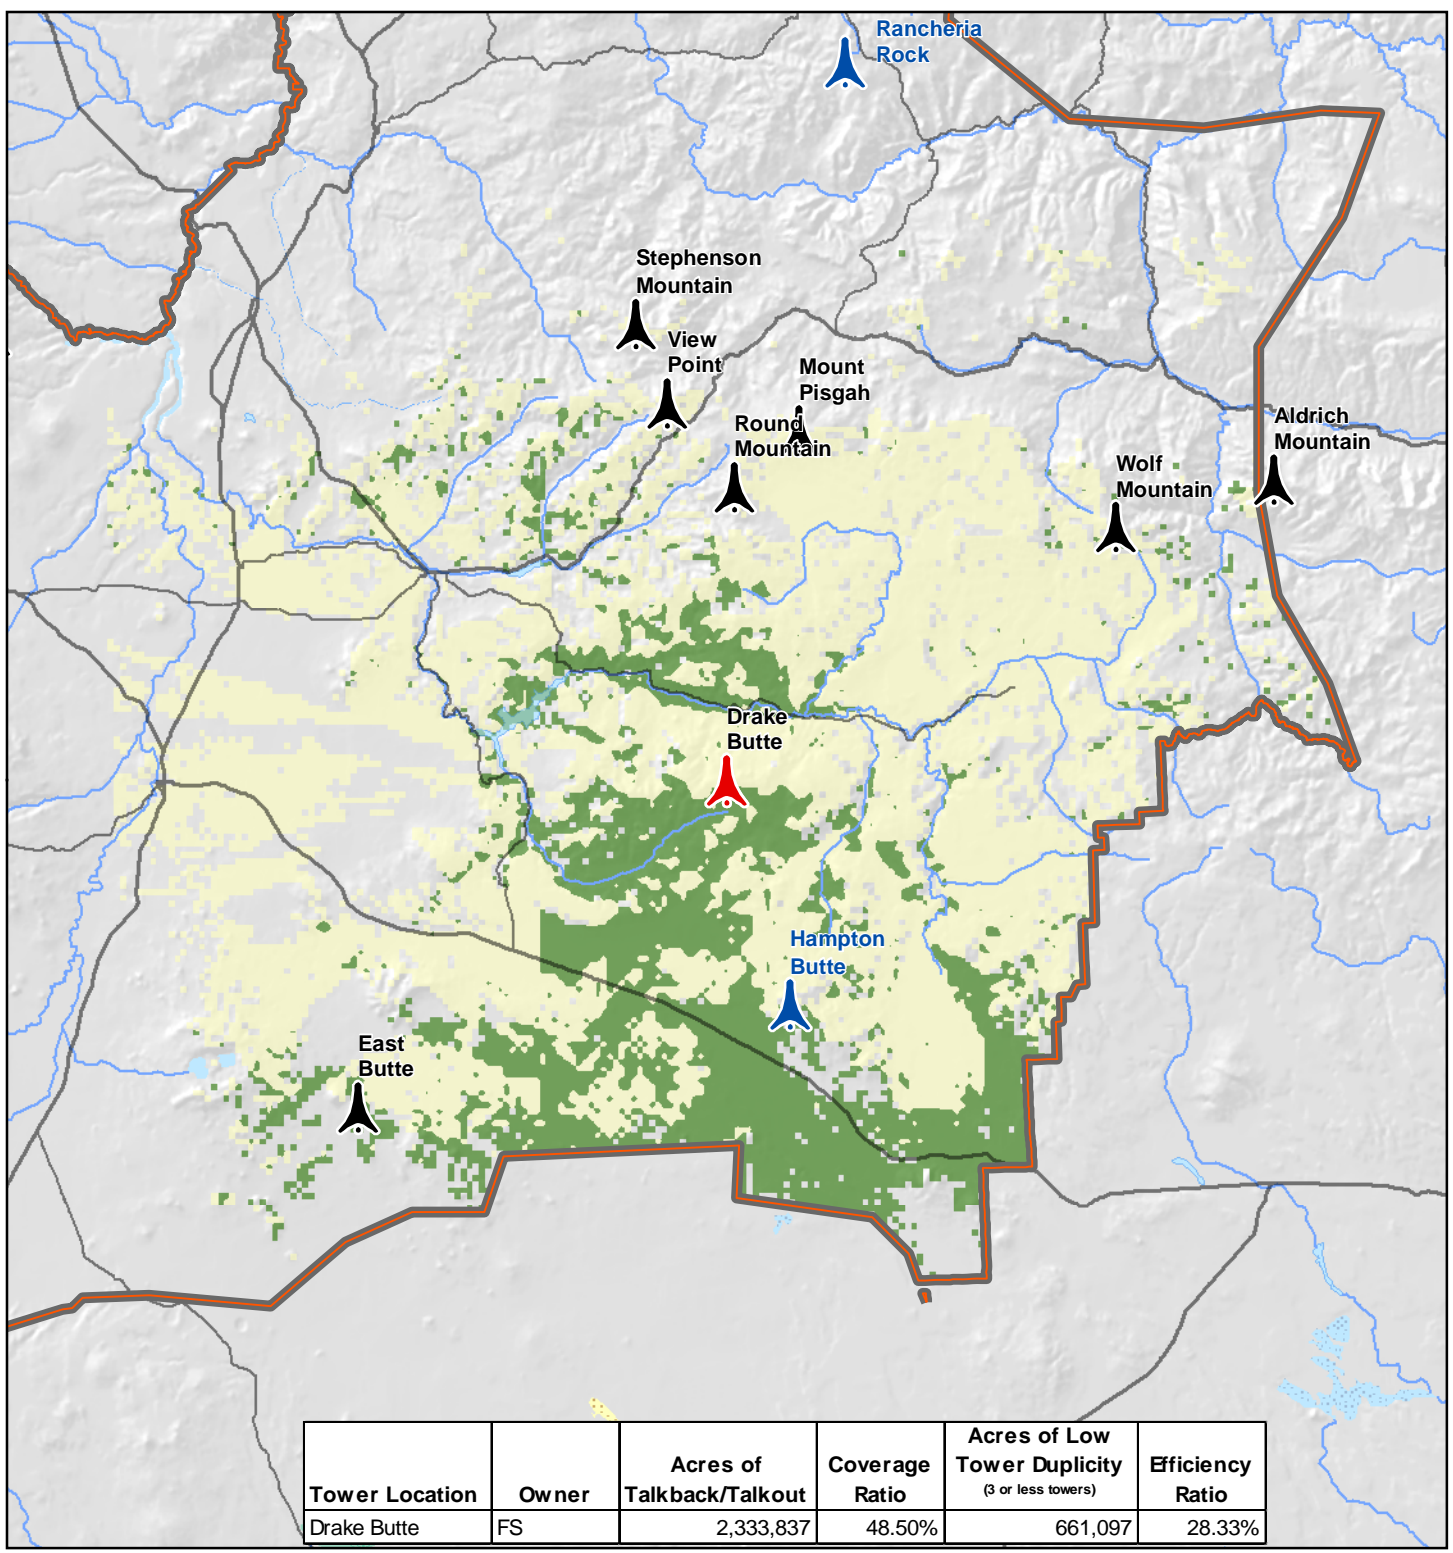

- Highlighted Tower
- FS Radio Towers
- BLM Radio Towers
- Dispatch Boundaries
- State Boundaries
- Urban Areas
- Interstates
- US Highways
- State Highways
- Streams
- Intermittent Streams
- Lakes, Bays, Estuaries or Ocean
- Dry Lakes
- Intermittent Lakes
- Glaciers
- Swamps or Marshes
- Reservoirs
- Intermittent Reservoirs

Black Butte

Tower Coverage and Network Efficiency

Coverage Duplicity

- 1 - 3 Towers
- > 3 Towers

Location Map

0 2.5 5 10
Miles

- Highlighted Tower
- FS Radio Towers
- BLM Radio Towers
- Dispatch Boundaries
- State Boundaries
- Urban Areas
- Interstates
- US Highways
- State Highways
- Streams
- Intermittent Streams
- Lakes, Bays, Estuaries or Ocean
- Dry Lakes
- Intermittent Lakes
- Glaciers
- Swamps or Marshes
- Reservoirs
- Intermittent Reservoirs

Drake Butte

Tower Coverage and Network Efficiency

Coverage Duplicity

- 1 - 3 Towers
- > 3 Towers

Location Map

0 2.5 5 10
Miles

- Highlighted Tower
- FS Radio Towers
- BLM Radio Towers
- Dispatch Boundaries
- State Boundaries
- Urban Areas
- Interstates
- US Highways
- State Highways
- Streams
- Intermittent Streams
- Lakes, Bays, Estuaries or Ocean
- Dry Lakes
- Intermittent Lakes
- Glaciers
- Swamps or Marshes
- Reservoirs
- Intermittent Reservoirs

East Butte

Tower Coverage and Network Efficiency

Coverage Duplicity

- 1 - 3 Towers
- > 3 Towers

Location Map

0 2.5 5 10 Miles

- Highlighted Tower
- FS Radio Towers
- BLM Radio Towers
- Dispatch Boundaries
- State Boundaries
- Urban Areas
- Interstates
- US Highways
- State Highways
- Streams
- Intermittent Streams
- Lakes, Bays, Estuaries or Ocean
- Dry Lakes
- Intermittent Lakes
- Glaciers
- Swamps or Marshes
- Reservoirs
- Intermittent Reservoirs