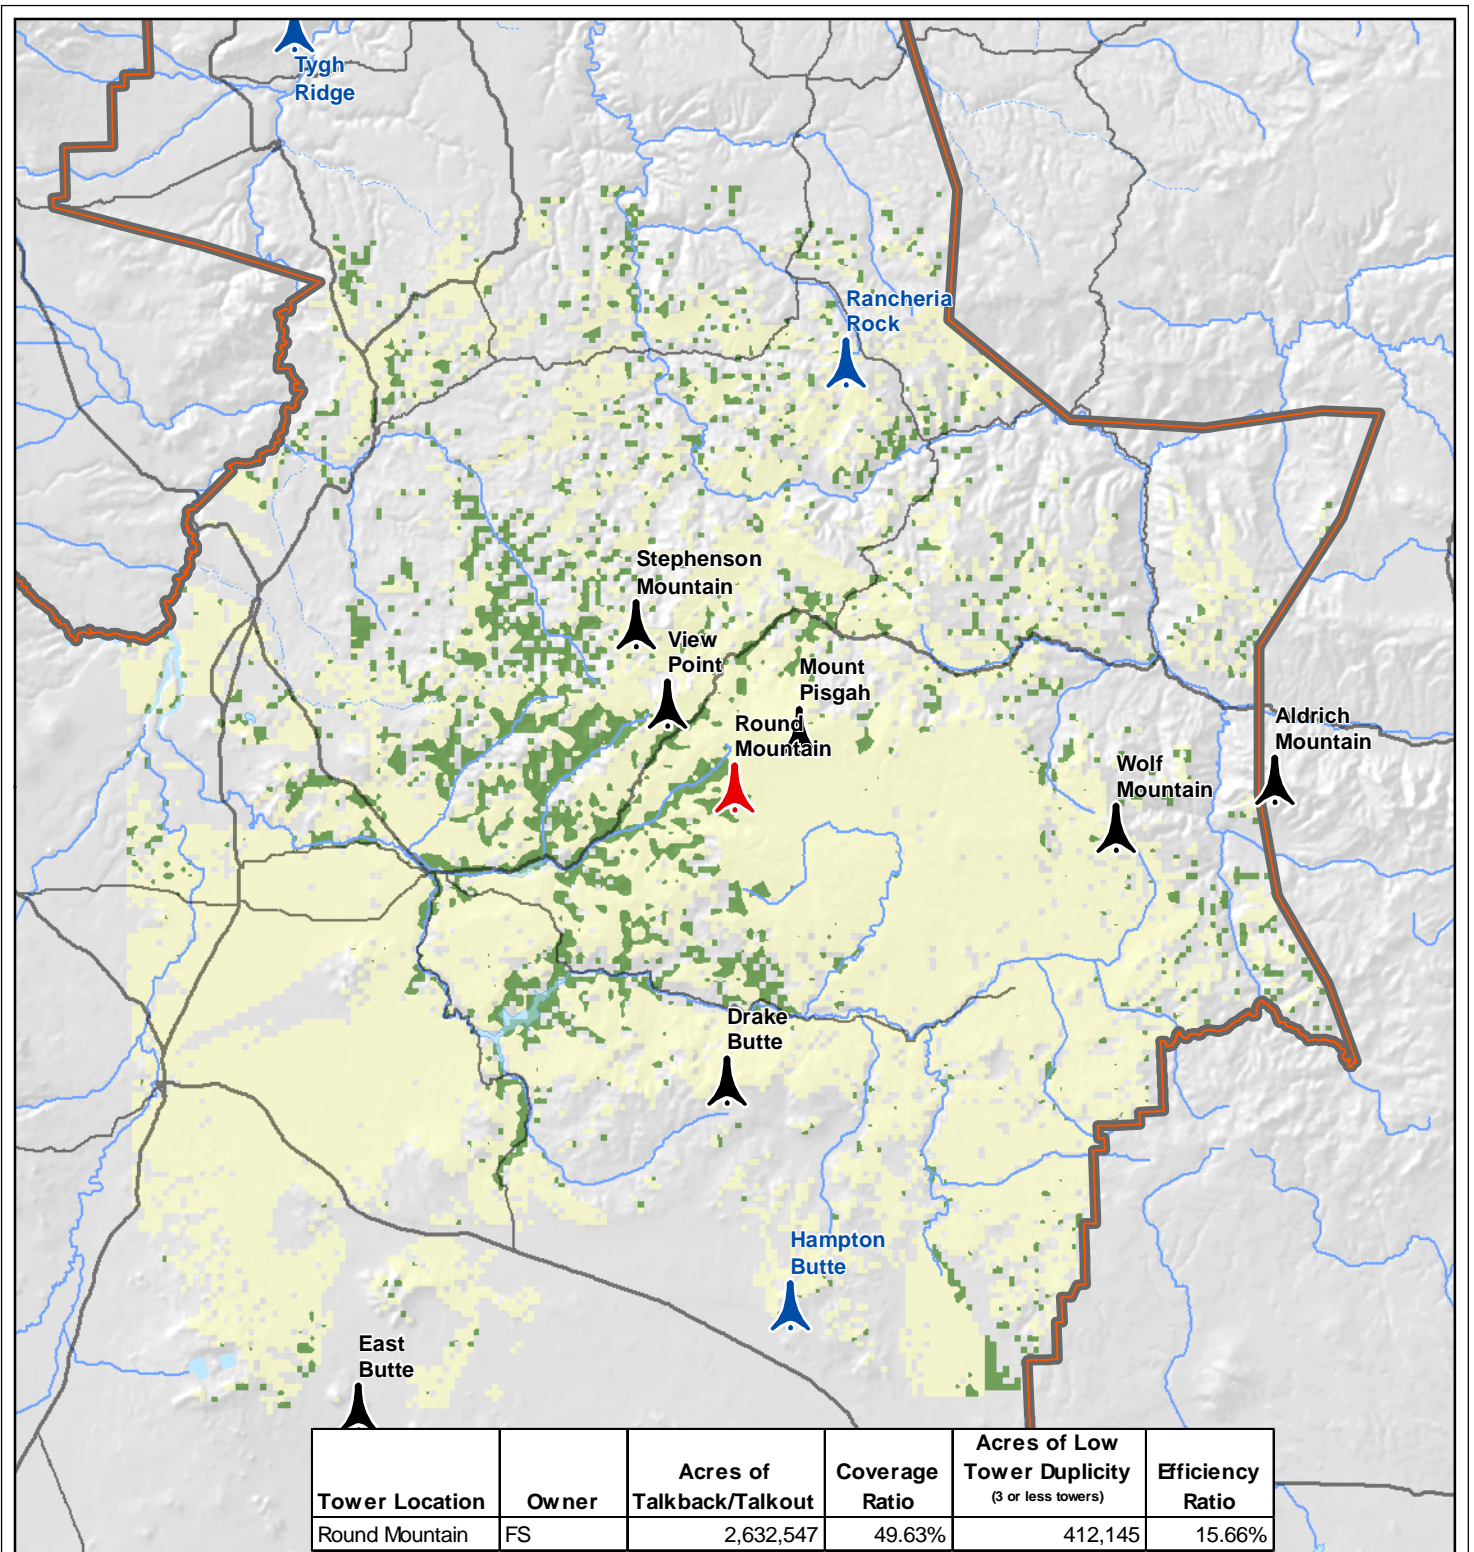

Lookout Mountain

Tower Coverage and Network Efficiency

Coverage Duplicity

- 1 - 3 Towers
- > 3 Towers

0 2.5 5 10
Miles

Location Map

TETRA TECH EC, INC.

- Highlighted Tower
- FS Radio Towers
- BLM Radio Towers
- Dispatch Boundaries
- State Boundaries
- Urban Areas
- Interstates
- US Highways
- State Highways
- Streams
- Intermittent Streams
- Lakes, Bays, Estuaries or Ocean
- Dry Lakes
- Intermittent Lakes
- Glaciers
- Swamps or Marshes
- Reservoirs
- Intermittent Reservoirs

Mount Pisgah

Tower Coverage and Network Efficiency

Coverage Duplicity

- 1 - 3 Towers
- > 3 Towers

Location Map

0 2.5 5 10
Miles

- Highlighted Tower
- FS Radio Towers
- BLM Radio Towers
- Dispatch Boundaries
- State Boundaries
- Urban Areas
- Interstates
- US Highways
- State Highways
- Streams
- Intermittent Streams
- Lakes, Bays, Estuaries or Ocean
- Dry Lakes
- Intermittent Lakes
- Glaciers
- Swamps or Marshes
- Reservoirs
- Intermittent Reservoirs

Odell Butte

Tower Coverage and Network Efficiency

Coverage Duplicity

- 1 - 3 Towers
- > 3 Towers

Location Map

0 2.5 5 10
Miles

Tower Location	Owner	Acres of Talkback/Talkout	Coverage Ratio	Acres of Low Tower Duplicity (3 or less towers)	Efficiency Ratio
Round Mountain	FS	2,632,547	49.63%	412,145	15.66%

- Highlighted Tower
- FS Radio Towers
- BLM Radio Towers
- Dispatch Boundaries
- State Boundaries
- Urban Areas
- Interstates
- US Highways
- State Highways
- Streams
- Intermittent Streams
- Lakes, Bays, Estuaries or Ocean
- Dry Lakes
- Intermittent Lakes
- Glaciers
- Swamps or Marshes
- Reservoirs
- Intermittent Reservoirs