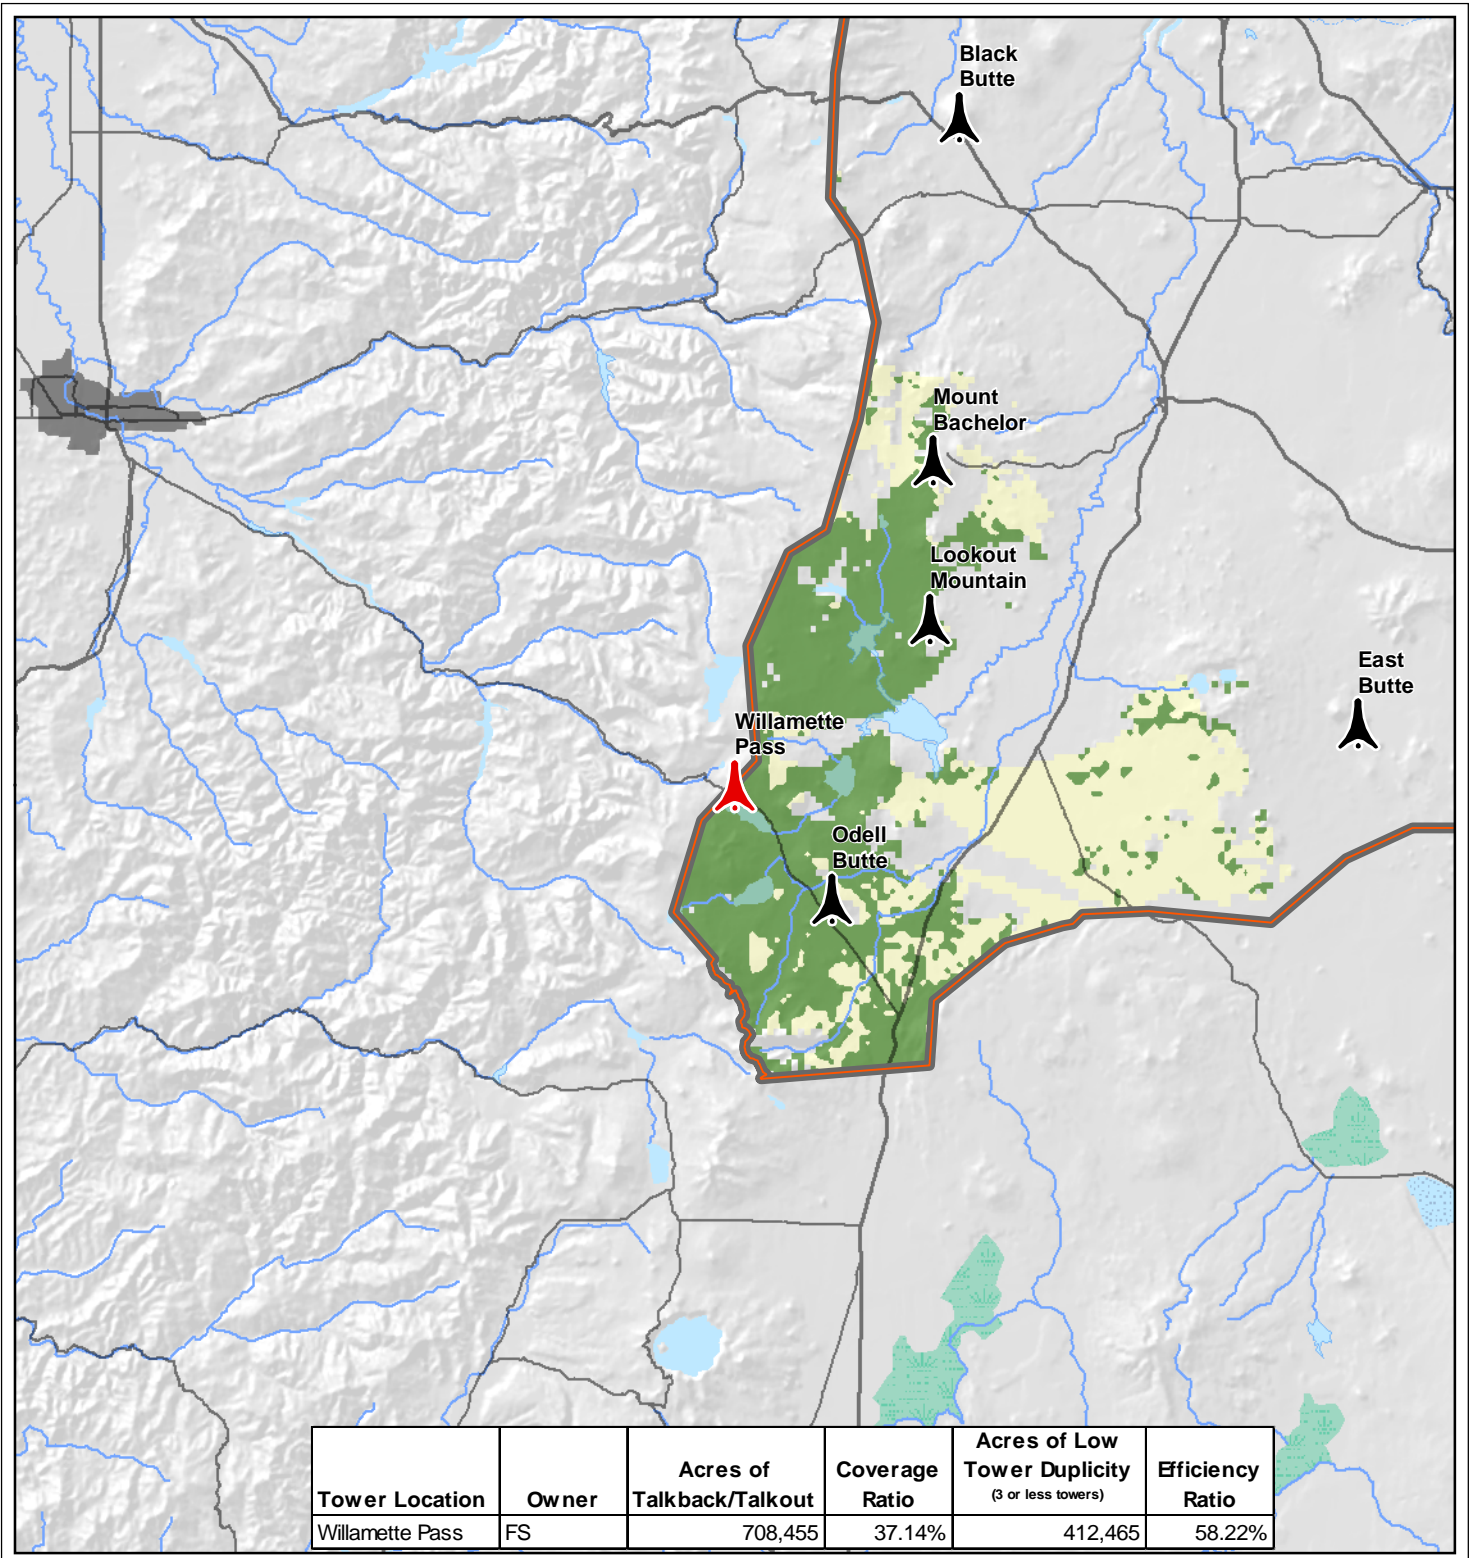

- Highlighted Tower
- FS Radio Towers
- BLM Radio Towers
- Dispatch Boundaries
- State Boundaries
- Urban Areas
- Interstates
- US Highways
- State Highways
- Streams
- Intermittent Streams
- Lakes, Bays, Estuaries or Ocean
- Dry Lakes
- Intermittent Lakes
- Glaciers
- Swamps or Marshes
- Reservoirs
- Intermittent Reservoirs

View Point

Tower Coverage and Network Efficiency

Coverage Duplicity

- 1 - 3 Towers
- > 3 Towers

Location Map

0 2.5 5 10
Miles

- Highlighted Tower
- FS Radio Towers
- BLM Radio Towers
- Dispatch Boundaries
- State Boundaries
- Urban Areas
- Interstates
- US Highways
- State Highways
- Streams
- Intermittent Streams
- Lakes, Bays, Estuaries or Ocean
- Dry Lakes
- Intermittent Lakes
- Glaciers
- Swamps or Marshes
- Reservoirs
- Intermittent Reservoirs

Willamette Pass

Tower Coverage and Network Efficiency

Coverage Duplicity

- 1 - 3 Towers
- > 3 Towers

Location Map

0 2.5 5 10
Miles

- Highlighted Tower
- FS Radio Towers
- BLM Radio Towers
- Dispatch Boundaries
- State Boundaries
- Urban Areas
- Interstates
- US Highways
- State Highways
- Streams
- Intermittent Streams
- Lakes, Bays, Estuaries or Ocean
- Dry Lakes
- Intermittent Lakes
- Glaciers
- Swamps or Marshes
- Reservoirs
- Intermittent Reservoirs

Wolf Mountain

Tower Coverage and Network Efficiency

Coverage Duplicity

- 1 - 3 Towers
- > 3 Towers

Location Map

0 2.5 5 10
Miles