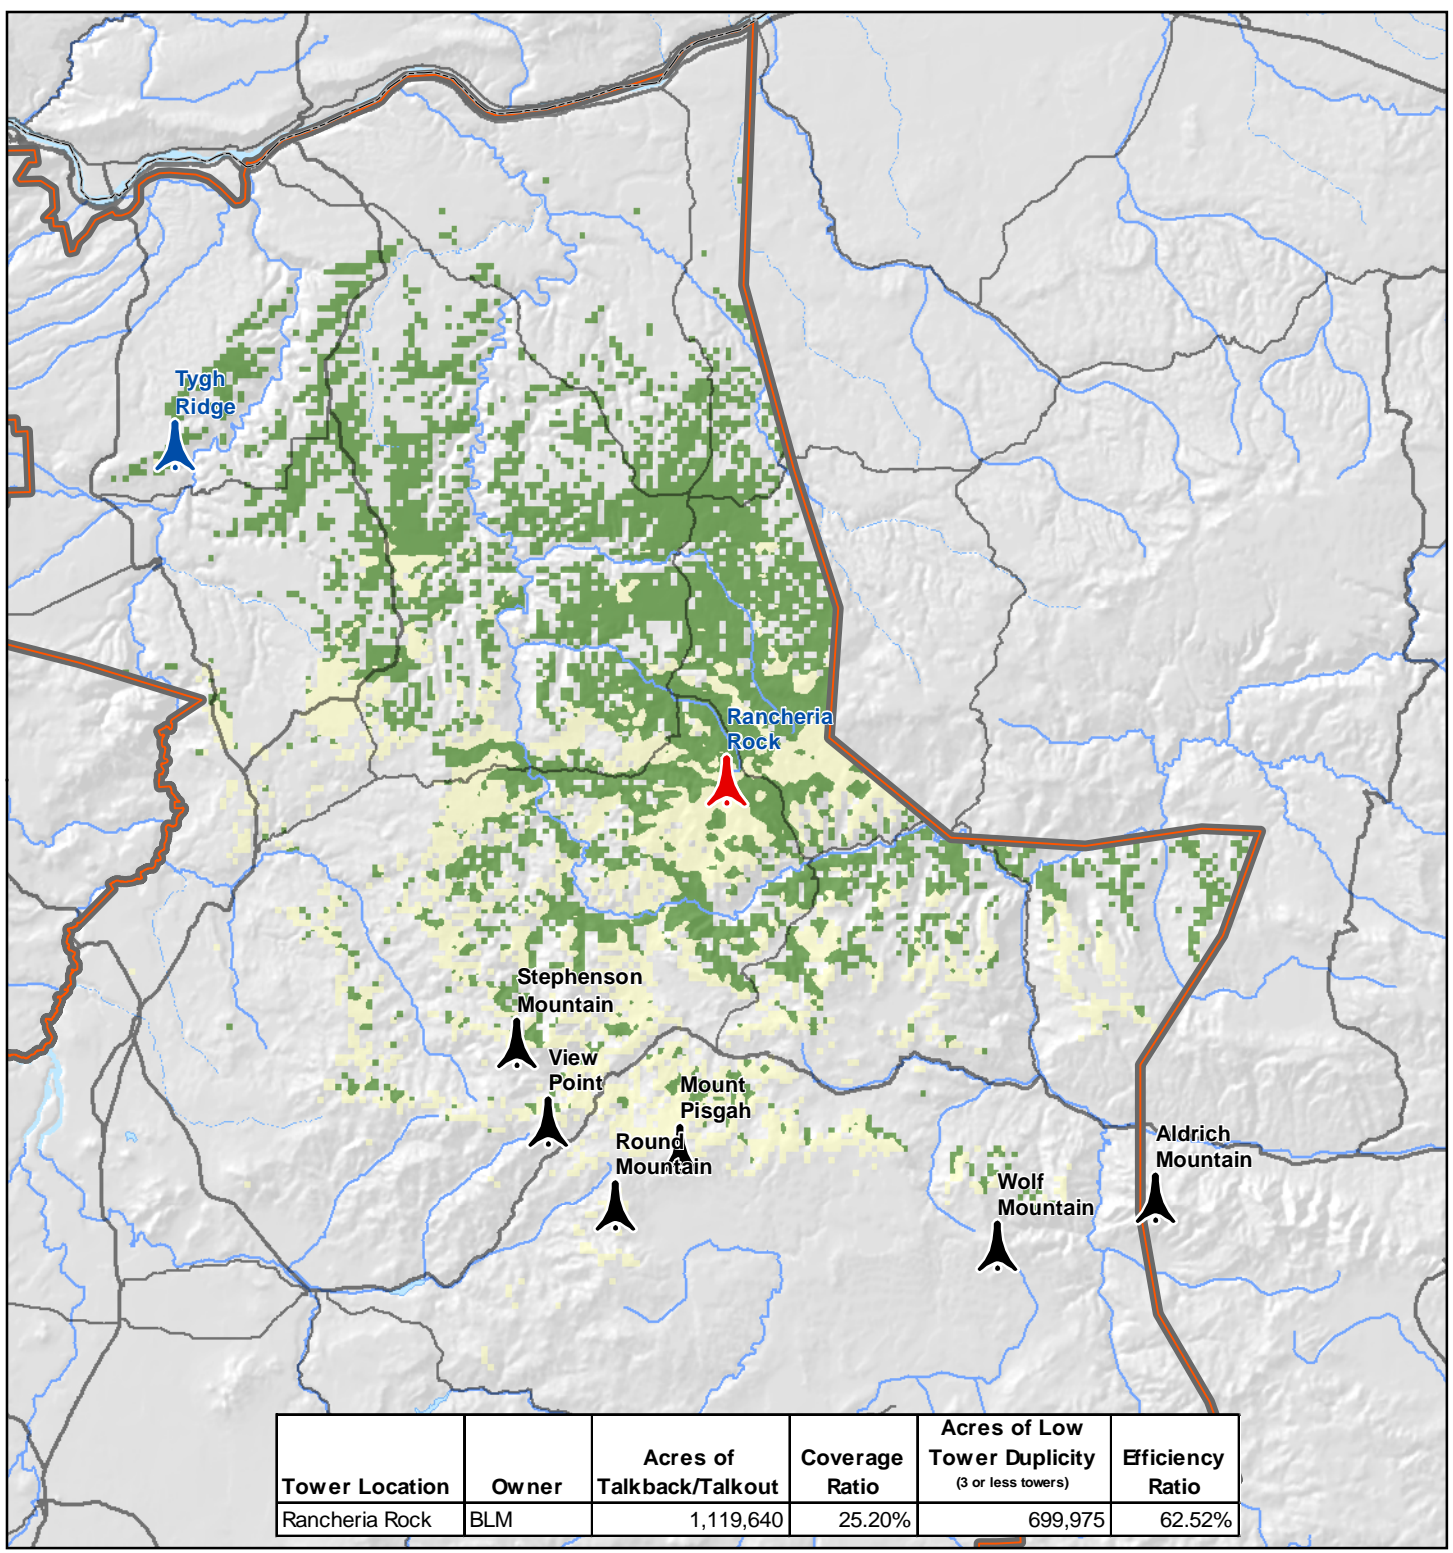

Location Map

0 2.5 5 10
Miles

Hampton Butte BLM

Tower Coverage and Network Efficiency

Coverage Duplicity

- 1 - 3 Towers
- > 3 Towers

Tower Location	Owner	Acres of Talkback/Talkout	Coverage Ratio	Acres of Low Tower Duplicity (3 or less towers)	Efficiency Ratio
Rancheria Rock	BLM	1,119,640	25.20%	699,975	62.52%

- Highlighted Tower
- FS Radio Towers
- BLM Radio Towers
- Dispatch Boundaries
- State Boundaries
- Urban Areas
- Interstates
- US Highways
- State Highways
- Streams
- Intermittent Streams
- Lakes, Bays, Estuaries or Ocean
- Dry Lakes
- Intermittent Lakes
- Glaciers
- Swamps or Marshes
- Reservoirs
- Intermittent Reservoirs

Rancheria Rock BLM

Tower Coverage and Network Efficiency

Coverage Duplicity

- 1 - 3 Towers
- > 3 Towers

Location Map

0 2.5 5 10
Miles

- Highlighted Tower
- FS Radio Towers
- BLM Radio Towers
- Dispatch Boundaries
- State Boundaries
- Urban Areas
- Interstates
- US Highways
- State Highways
- Streams
- Intermittent Streams
- Lakes, Bays, Estuaries or Ocean
- Dry Lakes
- Intermittent Lakes
- Glaciers
- Swamps or Marshes
- Reservoirs
- Intermittent Reservoirs

Tygh Ridge BLM

Tower Coverage and Network Efficiency

Coverage Duplicity

- 1 - 3 Towers
- > 3 Towers

Location Map

0 2.5 5 10
Miles

- Highlighted Tower
- FS Radio Towers
- BLM Radio Towers
- Dispatch Boundaries
- State Boundaries
- Urban Areas
- Interstates
- US Highways
- State Highways
- Streams
- Intermittent Streams
- Lakes, Bays, Estuaries or Ocean
- Dry Lakes
- Intermittent Lakes
- Glaciers
- Swamps or Marshes
- Reservoirs
- Intermittent Reservoirs