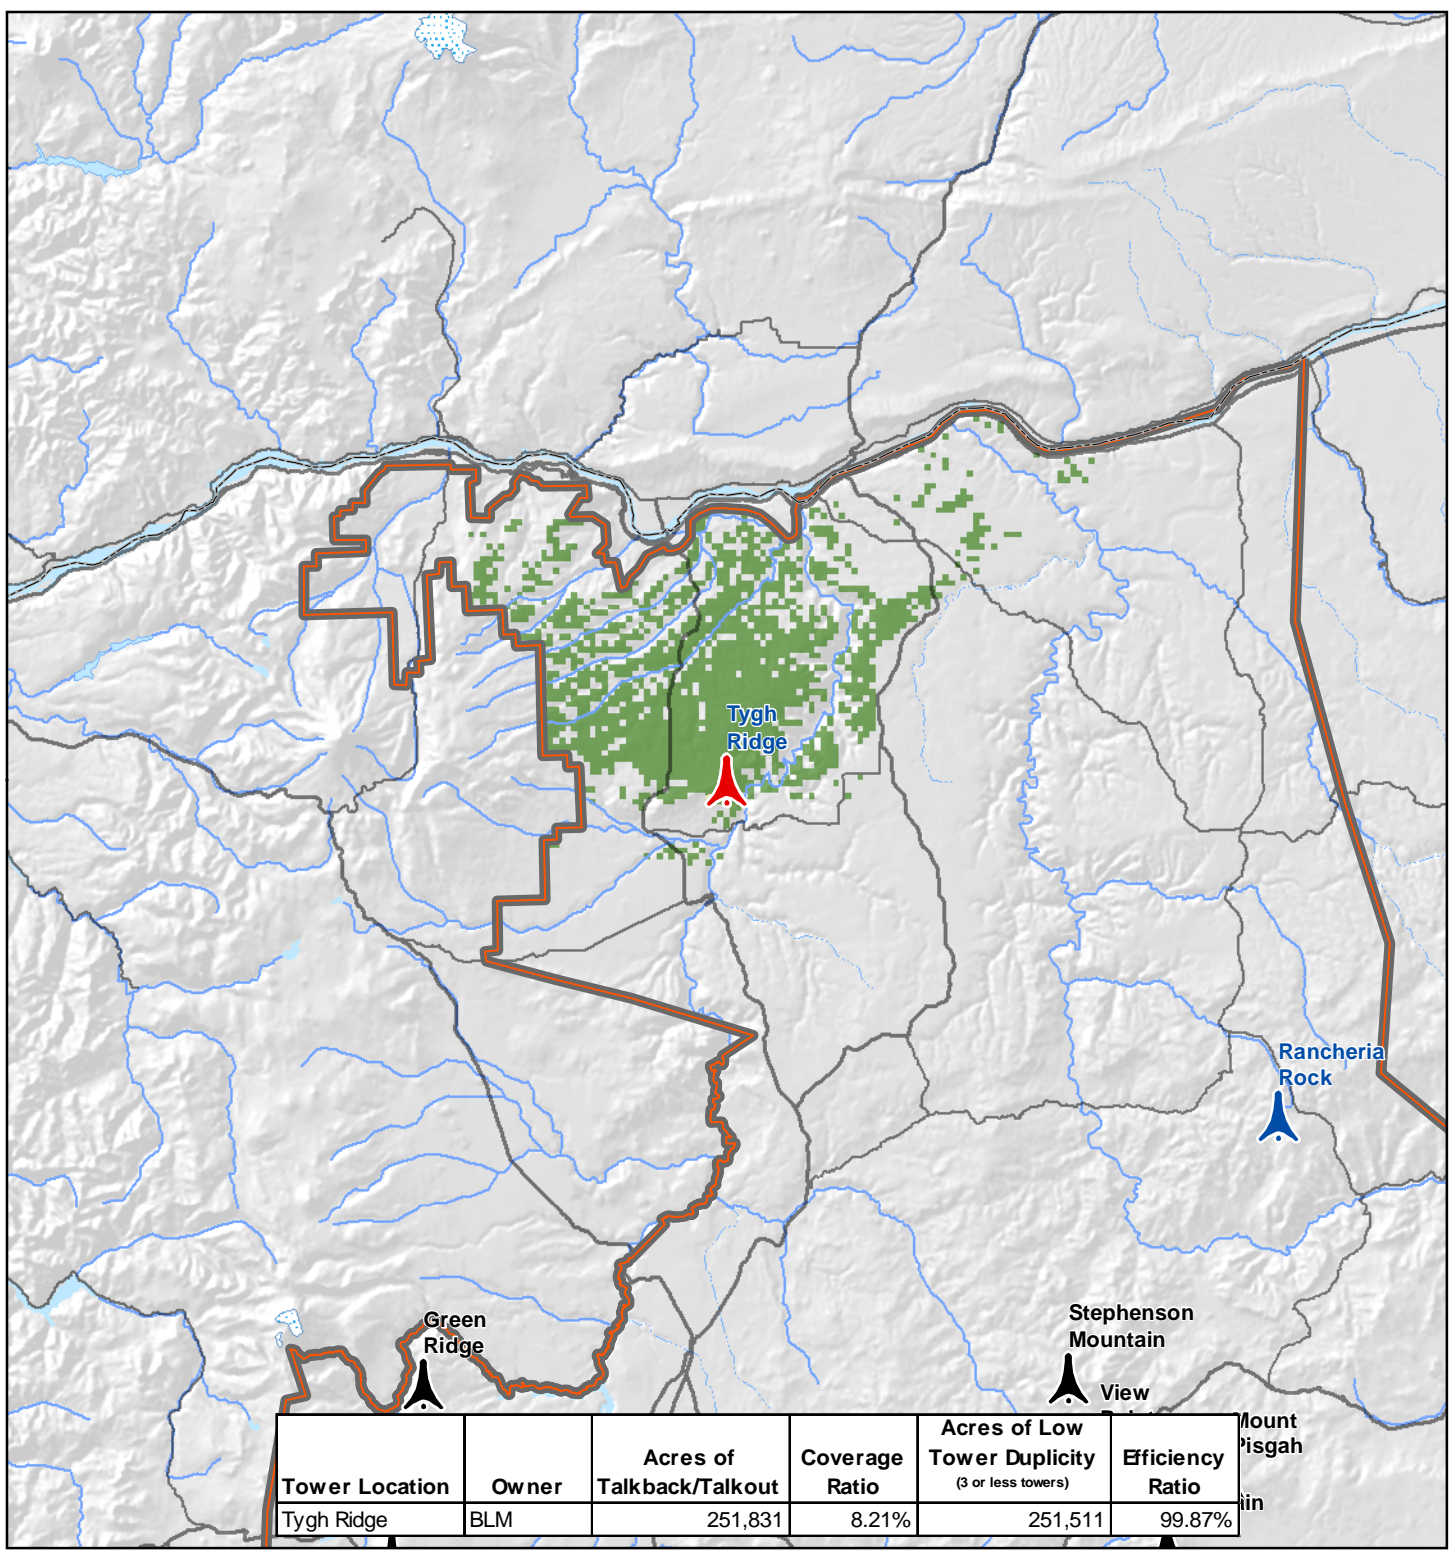

- Highlighted Tower
- FS Radio Towers
- BLM Radio Towers
- Dispatch Boundaries
- State Boundaries
- Urban Areas
- Interstates
- US Highways
- State Highways
- Streams
- Intermittent Streams
- Lakes, Bays, Estuaries or Ocean
- Dry Lakes
- Intermittent Lakes
- Glaciers
- Swamps or Marshes
- Reservoirs
- Intermittent Reservoirs

Rancheria Rock BLM

Tower Coverage and Network Efficiency

Coverage Duplicity

- 1 - 3 Towers
- > 3 Towers

Location Map

0 2.5 5 10
Miles

- Highlighted Tower
- FS Radio Towers
- BLM Radio Towers
- Dispatch Boundaries
- State Boundaries
- Urban Areas
- Interstates
- US Highways
- State Highways
- Streams
- Intermittent Streams
- Lakes, Bays, Estuaries or Ocean
- Dry Lakes
- Intermittent Lakes
- Glaciers
- Swamps or Marshes
- Reservoirs
- Intermittent Reservoirs

Tygh Ridge BLM

Tower Coverage and Network Efficiency

Coverage Duplicity

- 1 - 3 Towers
- > 3 Towers

Location Map

0 2.5 5 10
Miles

- Highlighted Tower
- FS Radio Towers
- BLM Radio Towers
- Dispatch Boundaries
- State Boundaries
- Urban Areas
- Interstates
- US Highways
- State Highways
- Streams
- Intermittent Streams
- Lakes, Bays, Estuaries or Ocean
- Dry Lakes
- Intermittent Lakes
- Glaciers
- Swamps or Marshes
- Reservoirs
- Intermittent Reservoirs

Aldrich Mountain

Tower Coverage and Network Efficiency

Coverage Duplicity

- 1 - 3 Towers
- > 3 Towers

Location Map

0 2.5 5 10
Miles

Tower Location	Owner	Acres of Talkback/Talkout	Coverage Ratio	Acres of Low Tower Duplicity (3 or less towers)	Efficiency Ratio
Black Butte	FS	2,054,167	65.93%	810,211	39.44%