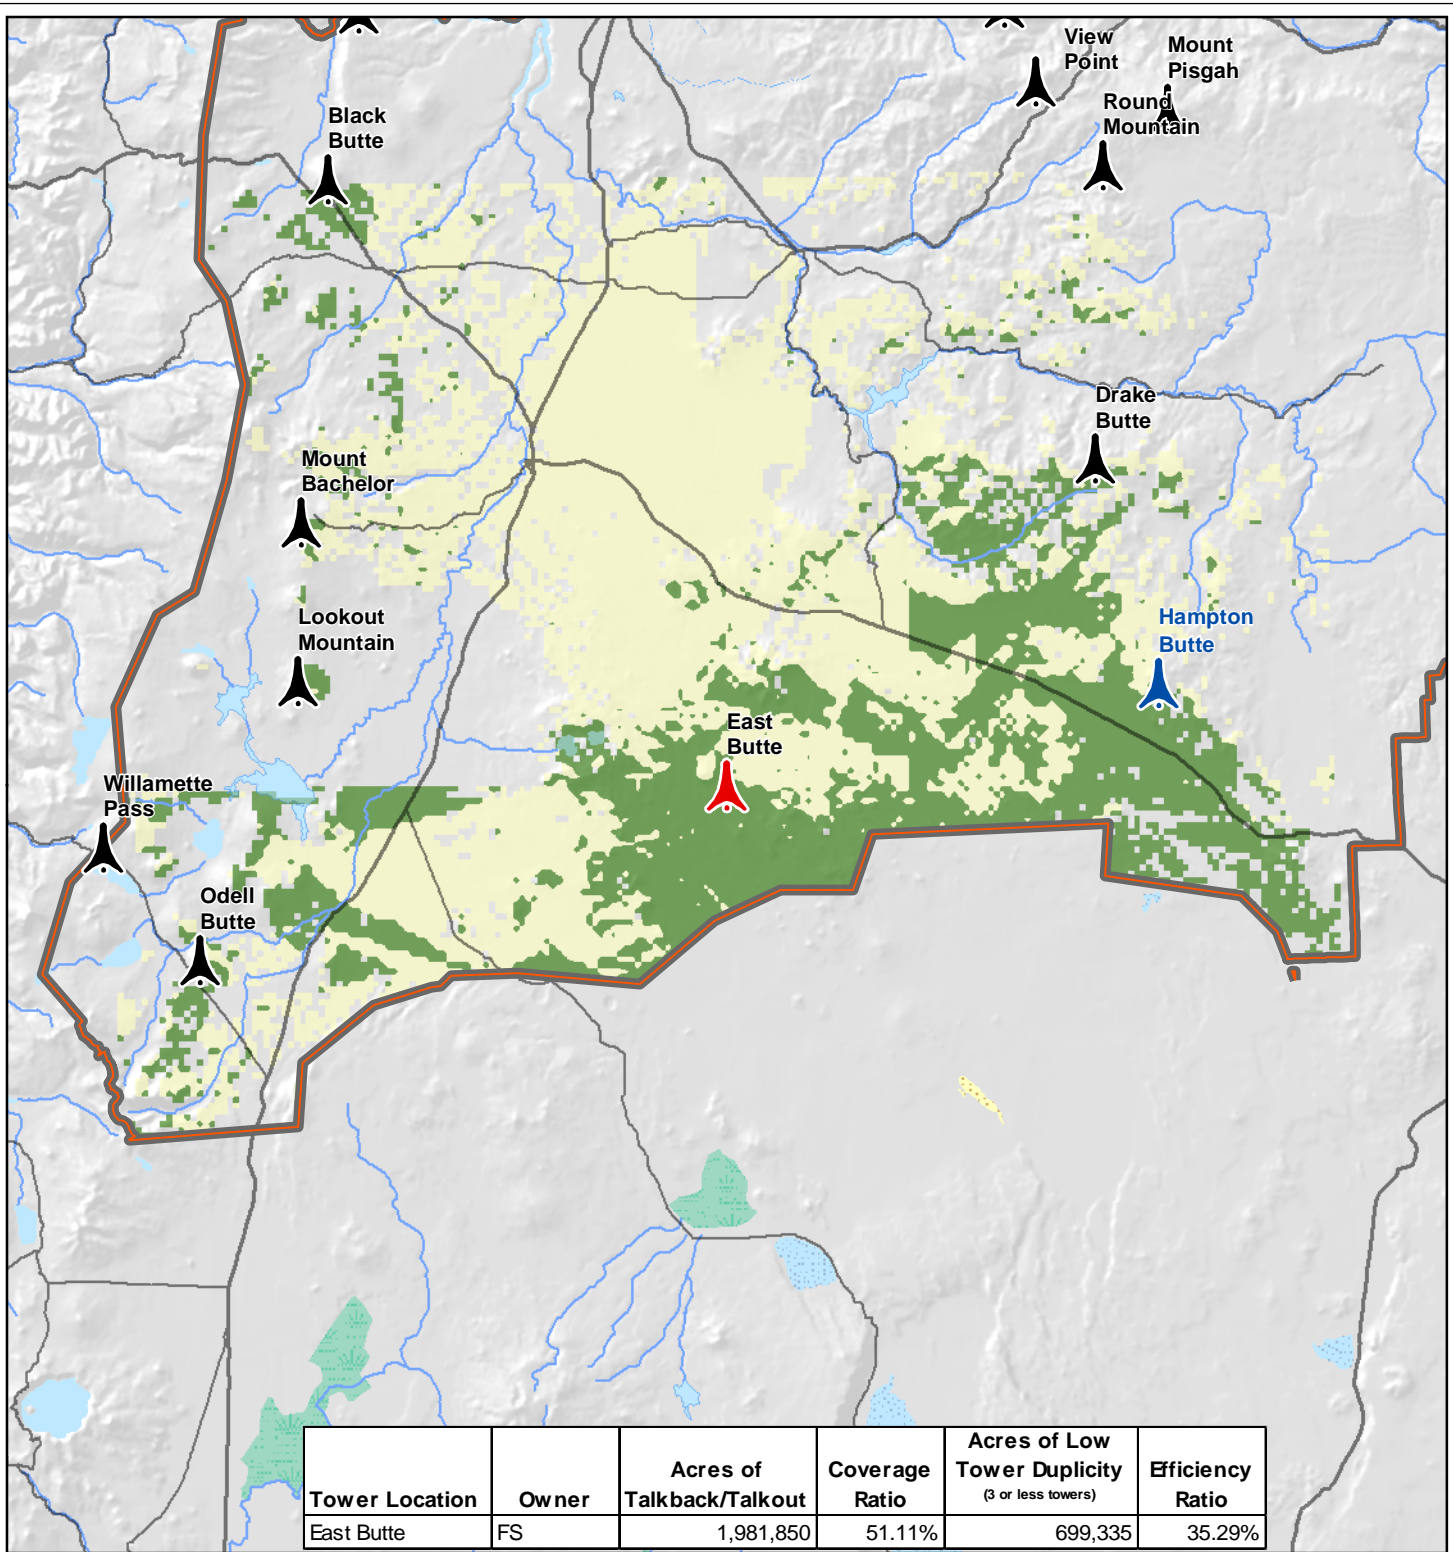

Black Butte

Tower Coverage and Network Efficiency

Coverage Duplicity

- 1 - 3 Towers
- > 3 Towers

Location Map

0 2.5 5 10
Miles

- Highlighted Tower
- FS Radio Towers
- BLM Radio Towers
- Dispatch Boundaries
- State Boundaries
- Urban Areas
- Interstates
- US Highways
- State Highways
- Streams
- Intermittent Streams
- Lakes, Bays, Estuaries or Ocean
- Dry Lakes
- Intermittent Lakes
- Glaciers
- Swamps or Marshes
- Reservoirs
- Intermittent Reservoirs

Drake Butte

Tower Coverage and Network Efficiency

Coverage Duplicity

- 1 - 3 Towers
- > 3 Towers

Location Map

0 2.5 5 10
Miles

- Highlighted Tower
- FS Radio Towers
- BLM Radio Towers
- Dispatch Boundaries
- State Boundaries
- Urban Areas
- Interstates
- US Highways
- State Highways
- Streams
- Intermittent Streams
- Lakes, Bays, Estuaries or Ocean
- Dry Lakes
- Intermittent Lakes
- Glaciers
- Swamps or Marshes
- Reservoirs
- Intermittent Reservoirs

East Butte

Tower Coverage and Network Efficiency

Coverage Duplicity

- 1 - 3 Towers
- > 3 Towers

Location Map

0 2.5 5 10 Miles

- Highlighted Tower
- FS Radio Towers
- BLM Radio Towers
- Dispatch Boundaries
- State Boundaries
- Urban Areas
- Interstates
- US Highways
- State Highways
- Streams
- Intermittent Streams
- Lakes, Bays, Estuaries or Ocean
- Dry Lakes
- Intermittent Lakes
- Glaciers
- Swamps or Marshes
- Reservoirs
- Intermittent Reservoirs

Green Ridge

Tower Coverage and Network Efficiency

Coverage Duplicity

- 1 - 3 Towers
- > 3 Towers

Location Map

0 2.5 5 10
Miles

Tower Location	Owner	Acres of Talkback/Talkout	Coverage Ratio	Acres of Low Tower Duplicity (3 or less towers)	Efficiency Ratio
Lookout Mountain	FS	1,584,744	53.62%	636,137	40.14%