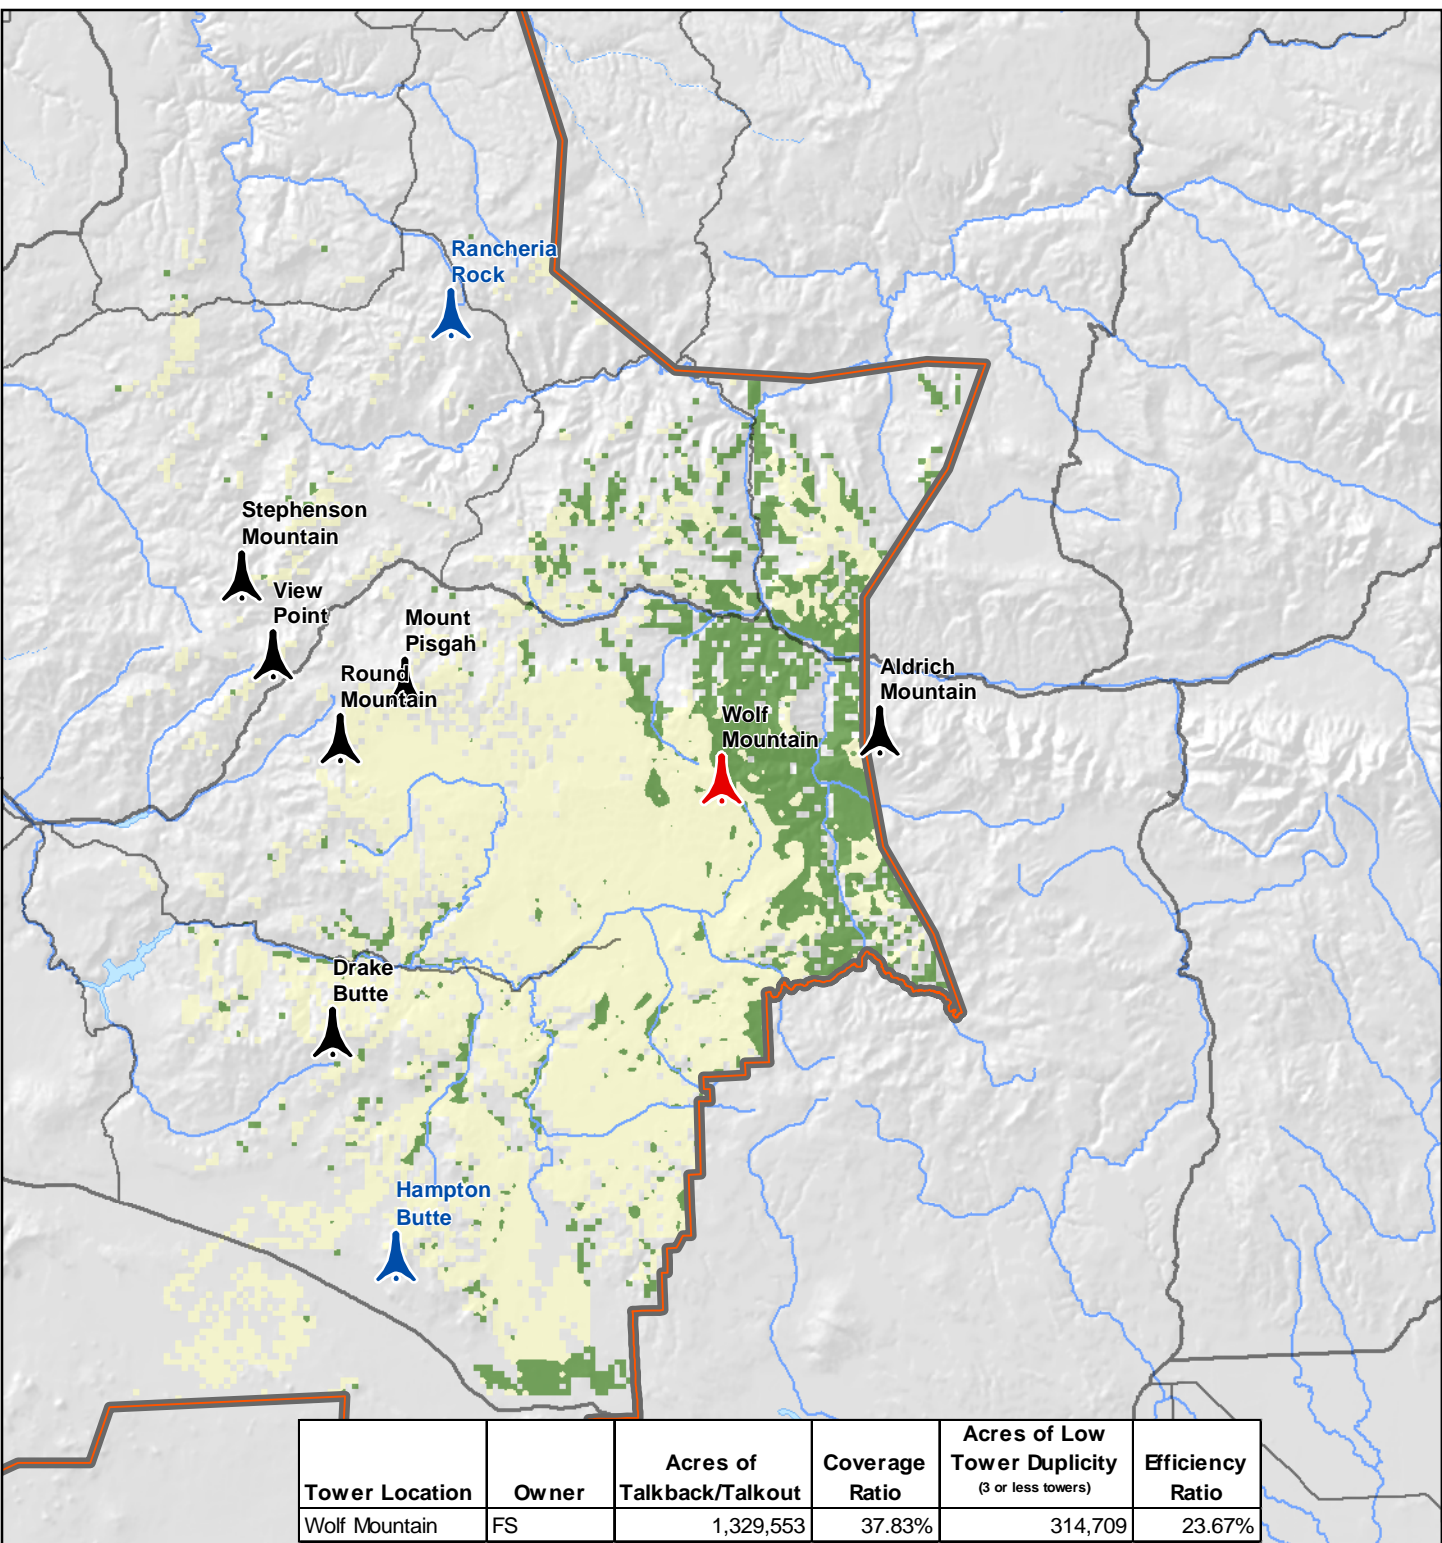

View Point

Tower Coverage and Network Efficiency

Coverage Duplicity

- 1 - 3 Towers
- > 3 Towers

Location Map

0 2.5 5 10
Miles

- Highlighted Tower
- FS Radio Towers
- BLM Radio Towers
- Dispatch Boundaries
- State Boundaries
- Urban Areas
- Interstates
- US Highways
- State Highways
- Streams
- Intermittent Streams
- Lakes, Bays, Estuaries or Ocean
- Dry Lakes
- Intermittent Lakes
- Glaciers
- Swamps or Marshes
- Reservoirs
- Intermittent Reservoirs

Willamette Pass

Tower Coverage and Network Efficiency

Coverage Duplicity

- 1 - 3 Towers
- > 3 Towers

Location Map

0 2.5 5 10
Miles

- Highlighted Tower
- FS Radio Towers
- BLM Radio Towers
- Dispatch Boundaries
- State Boundaries
- Urban Areas
- Interstates
- US Highways
- State Highways
- Streams
- Intermittent Streams
- Lakes, Bays, Estuaries or Ocean
- Dry Lakes
- Intermittent Lakes
- Glaciers
- Swamps or Marshes
- Reservoirs
- Intermittent Reservoirs

Wolf Mountain

Tower Coverage and Network Efficiency

Coverage Duplicity

- 1 - 3 Towers
- > 3 Towers

Location Map

0 2.5 5 10
Miles