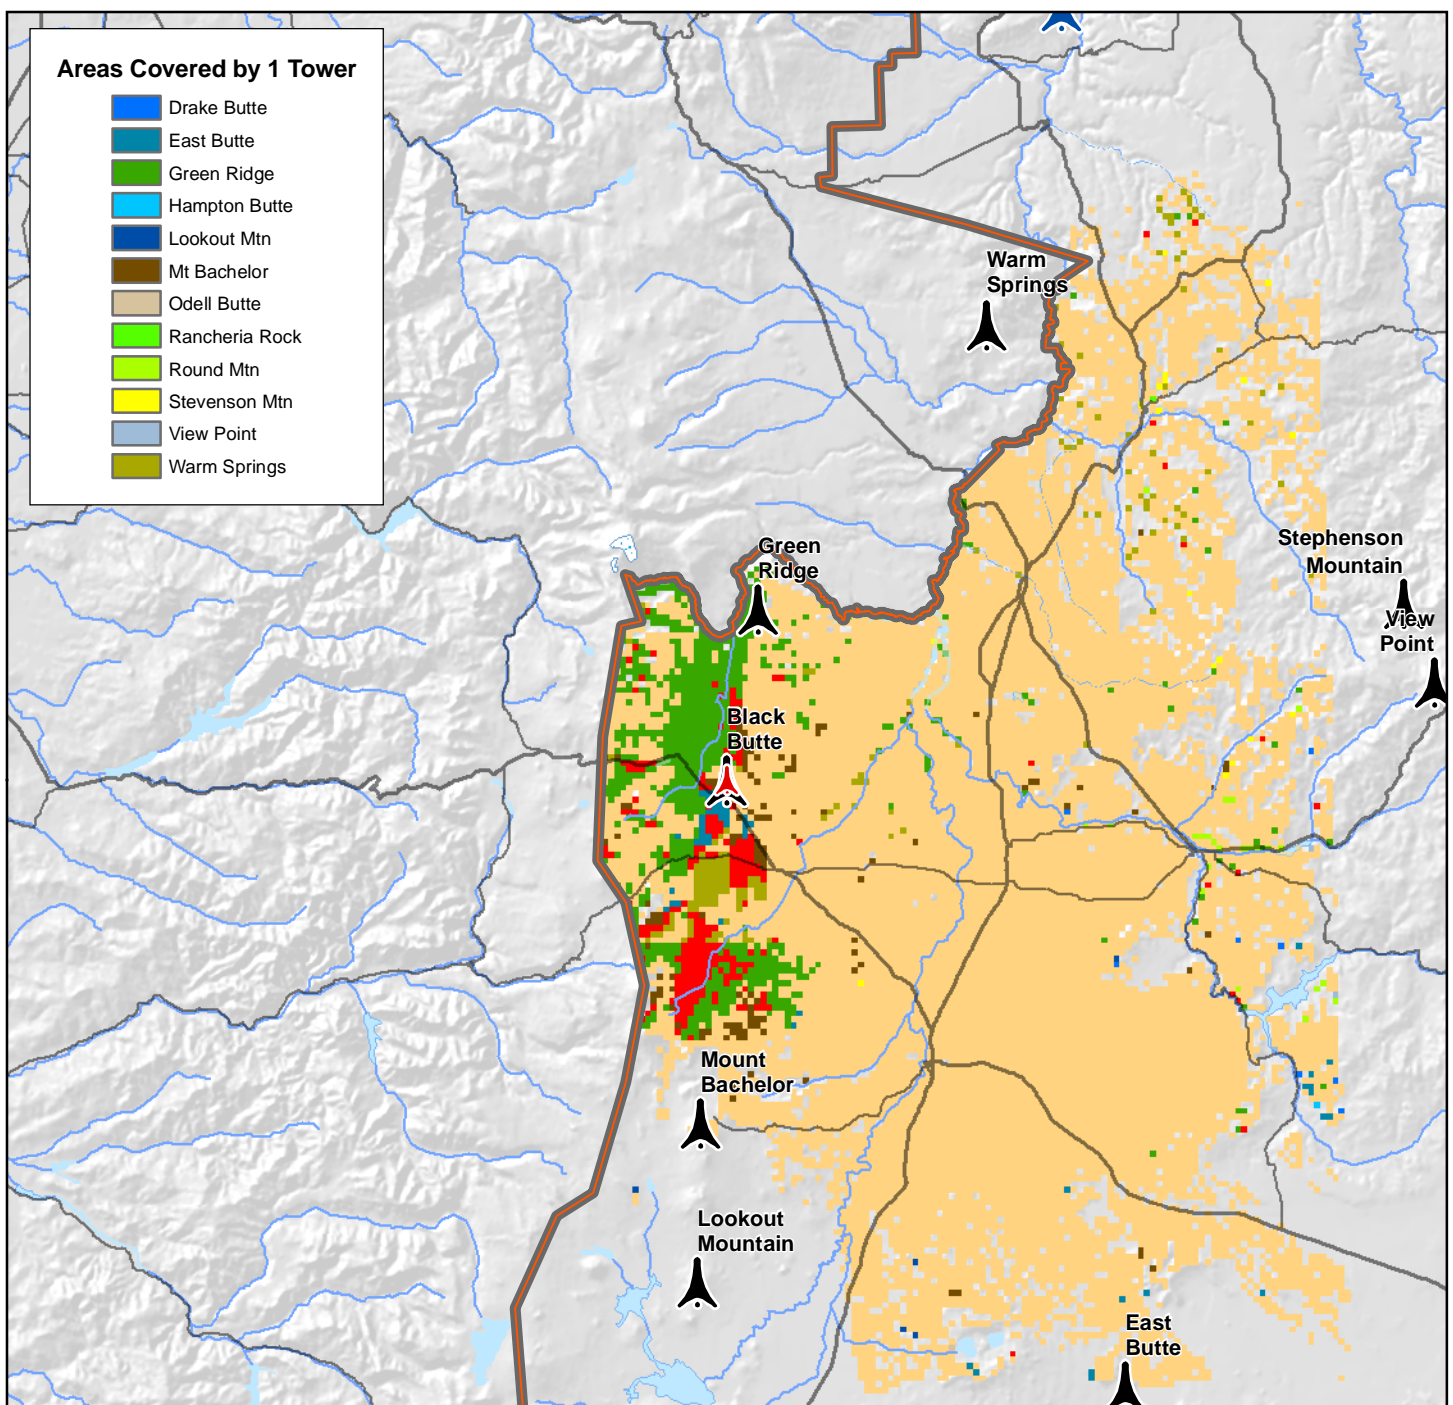

Areas Covered by 1 Tower

- Drake Butte
- East Butte
- Green Ridge
- Hampton Butte
- Lookout Mtn
- Mt Bachelor
- Odell Butte
- Rancheria Rock
- Round Mtn
- Stevenson Mtn
- View Point
- Warm Springs

Tower Location	Owner	Acres of Talkback/Talkout	Coverage Ratio	Acres of Low Tower Duplicity (3 or less towers)	Efficiency Ratio
Black Butte	FS	2,054,167	65.93%	601,419	29.28%

- Highlighted Tower
- FS Radio Towers
- BLM Radio Towers
- Dispatch Boundaries
- State Boundaries
- Urban Areas
- Interstates
- US Highways
- State Highways
- Streams
- Intermittent Streams
- Lakes, Bays, Estuaries or Ocean
- Dry Lakes
- Intermittent Lakes
- Glaciers
- Swamps or Marshes
- Reservoirs
- Intermittent Reservoirs

Black Butte -Modified

Tower Coverage and Network Efficiency

Coverage Duplicity

- New No Coverage Area
- 1 Tower (See inset)
- > 1 Tower