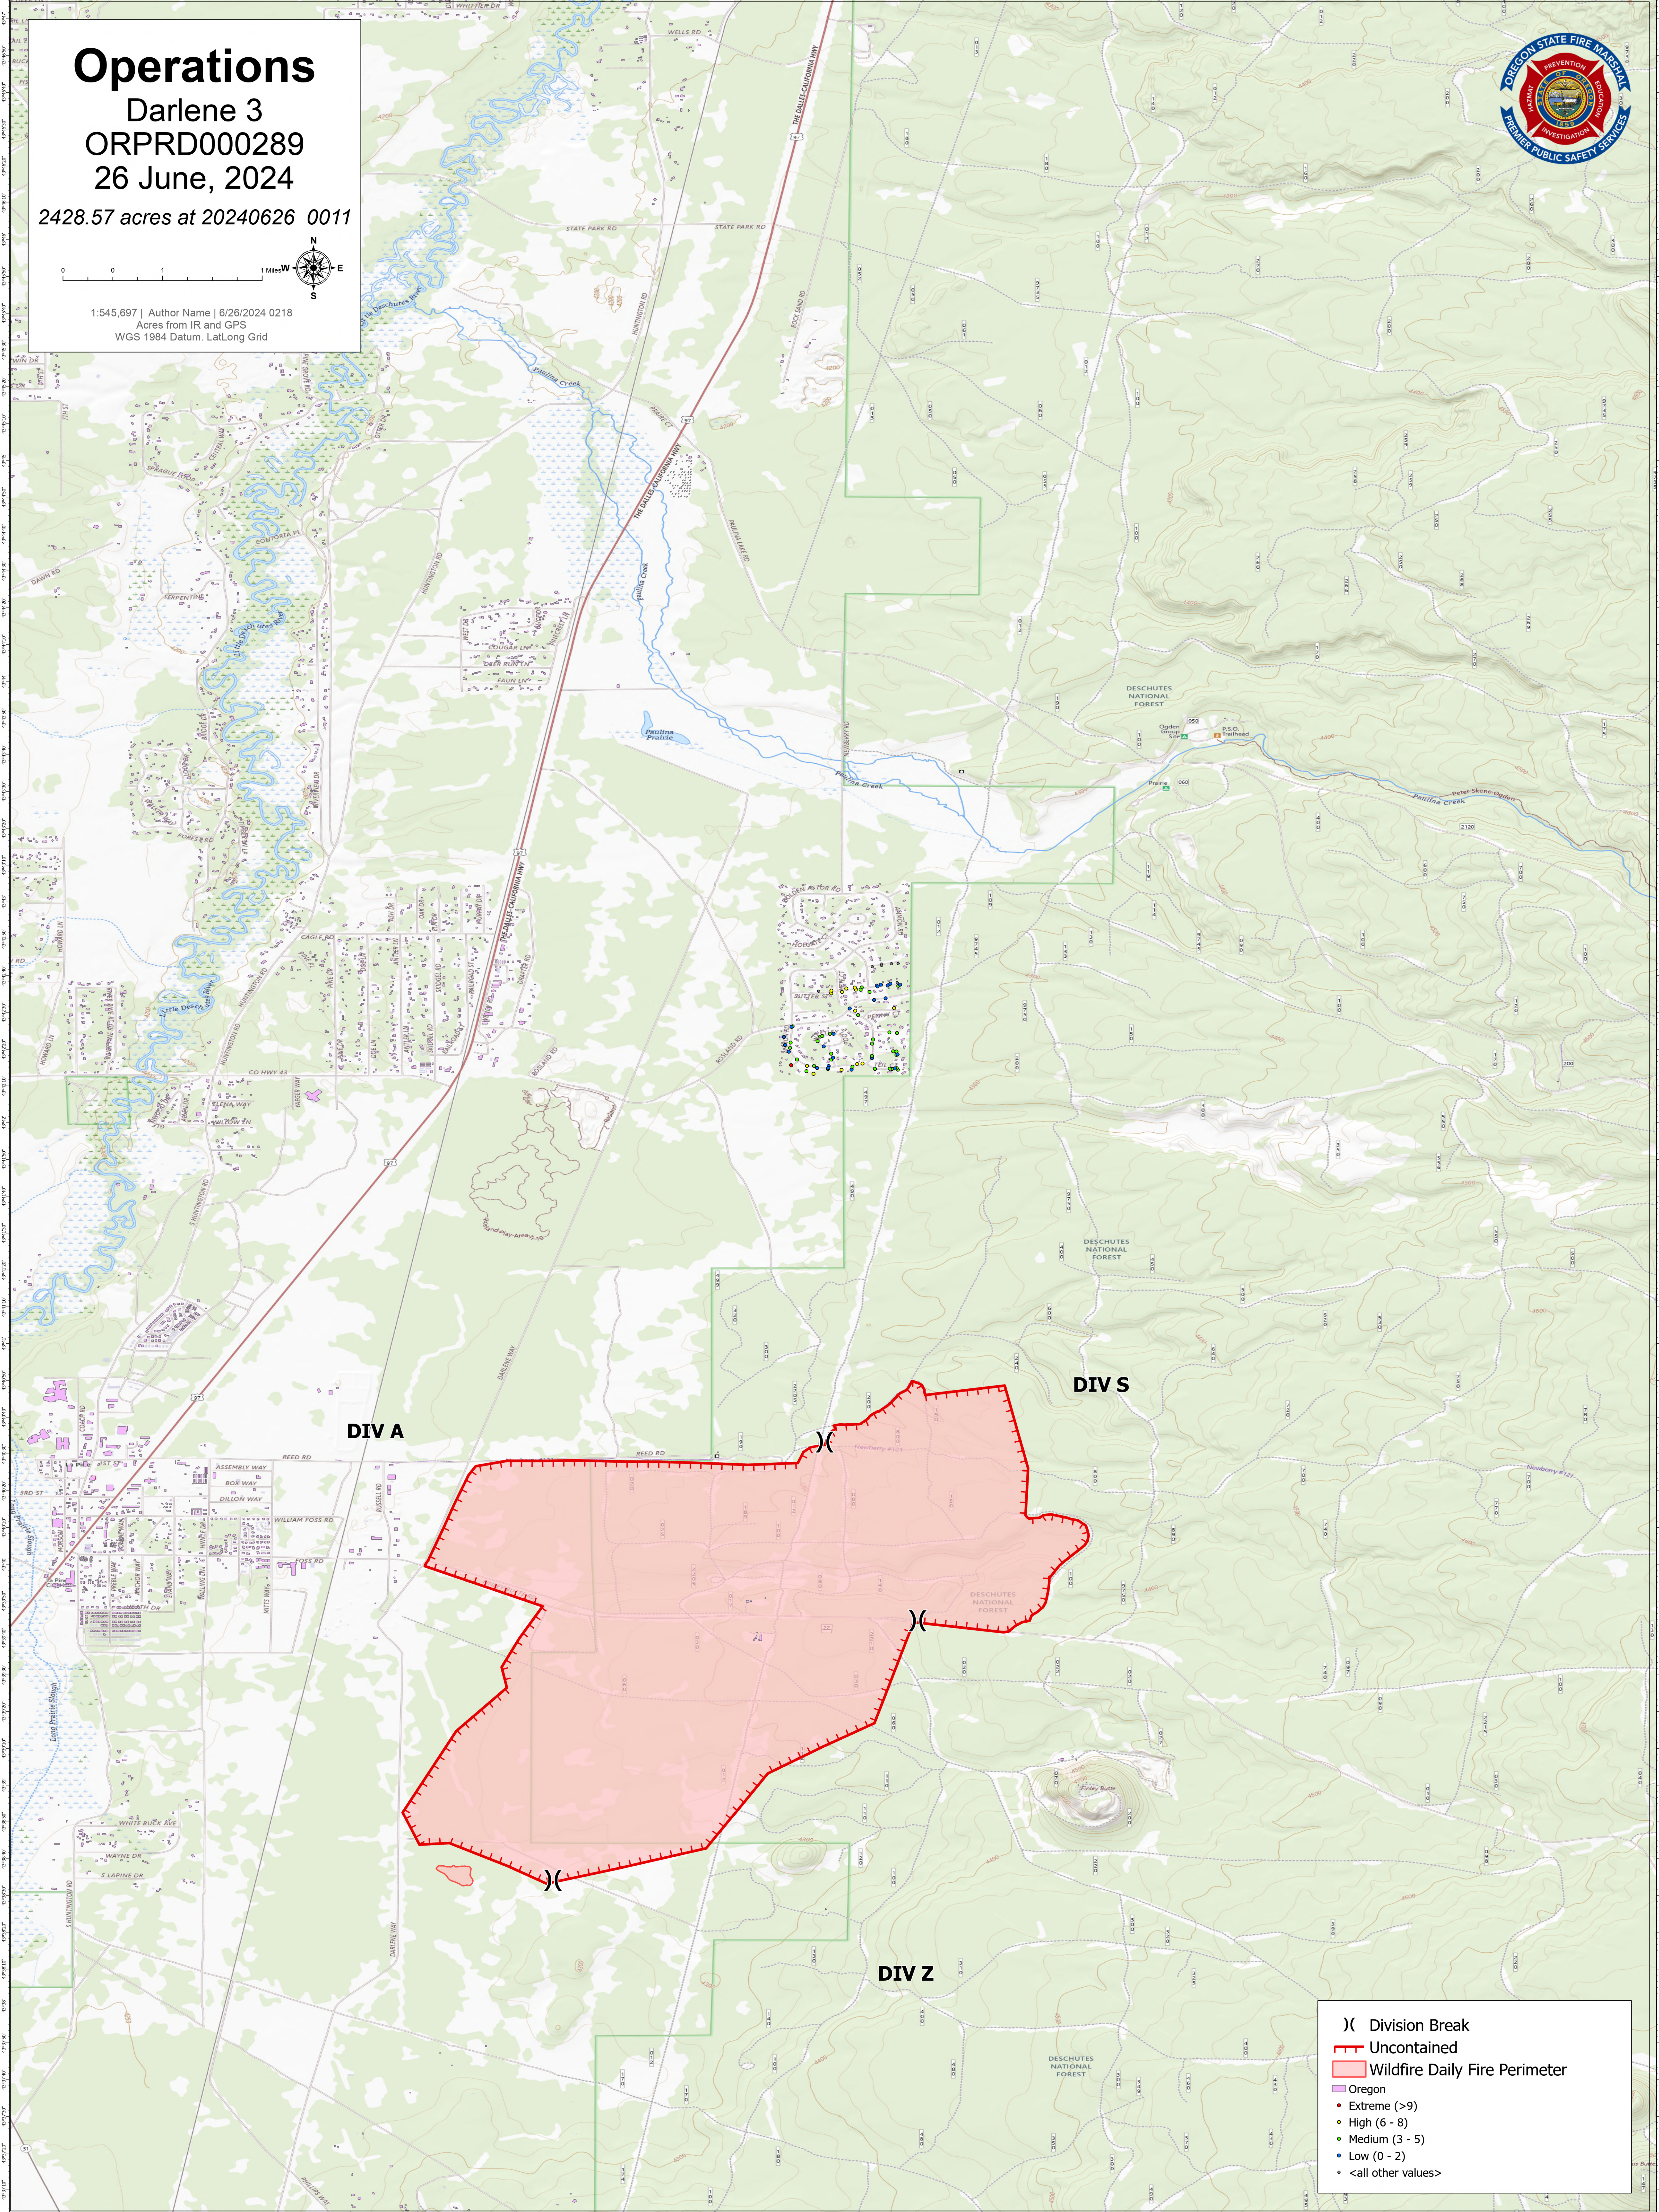

Operations

Darlene 3
ORPRD000289
26 June, 2024

2428.57 acres at 20240626 0011

1:545,697 | Author Name | 6/26/2024 0218
Acres from IR and GPS
WGS 1984 Datum, Lat/Long Grid

DIV A

DIV S

DIV Z

)(Division Break
— Uncontained
— Wildfire Daily Fire Perimeter

Oregon

- Extreme (>9)
- High (6 - 8)
- Medium (3 - 5)
- Low (0 - 2)
- <all other values>