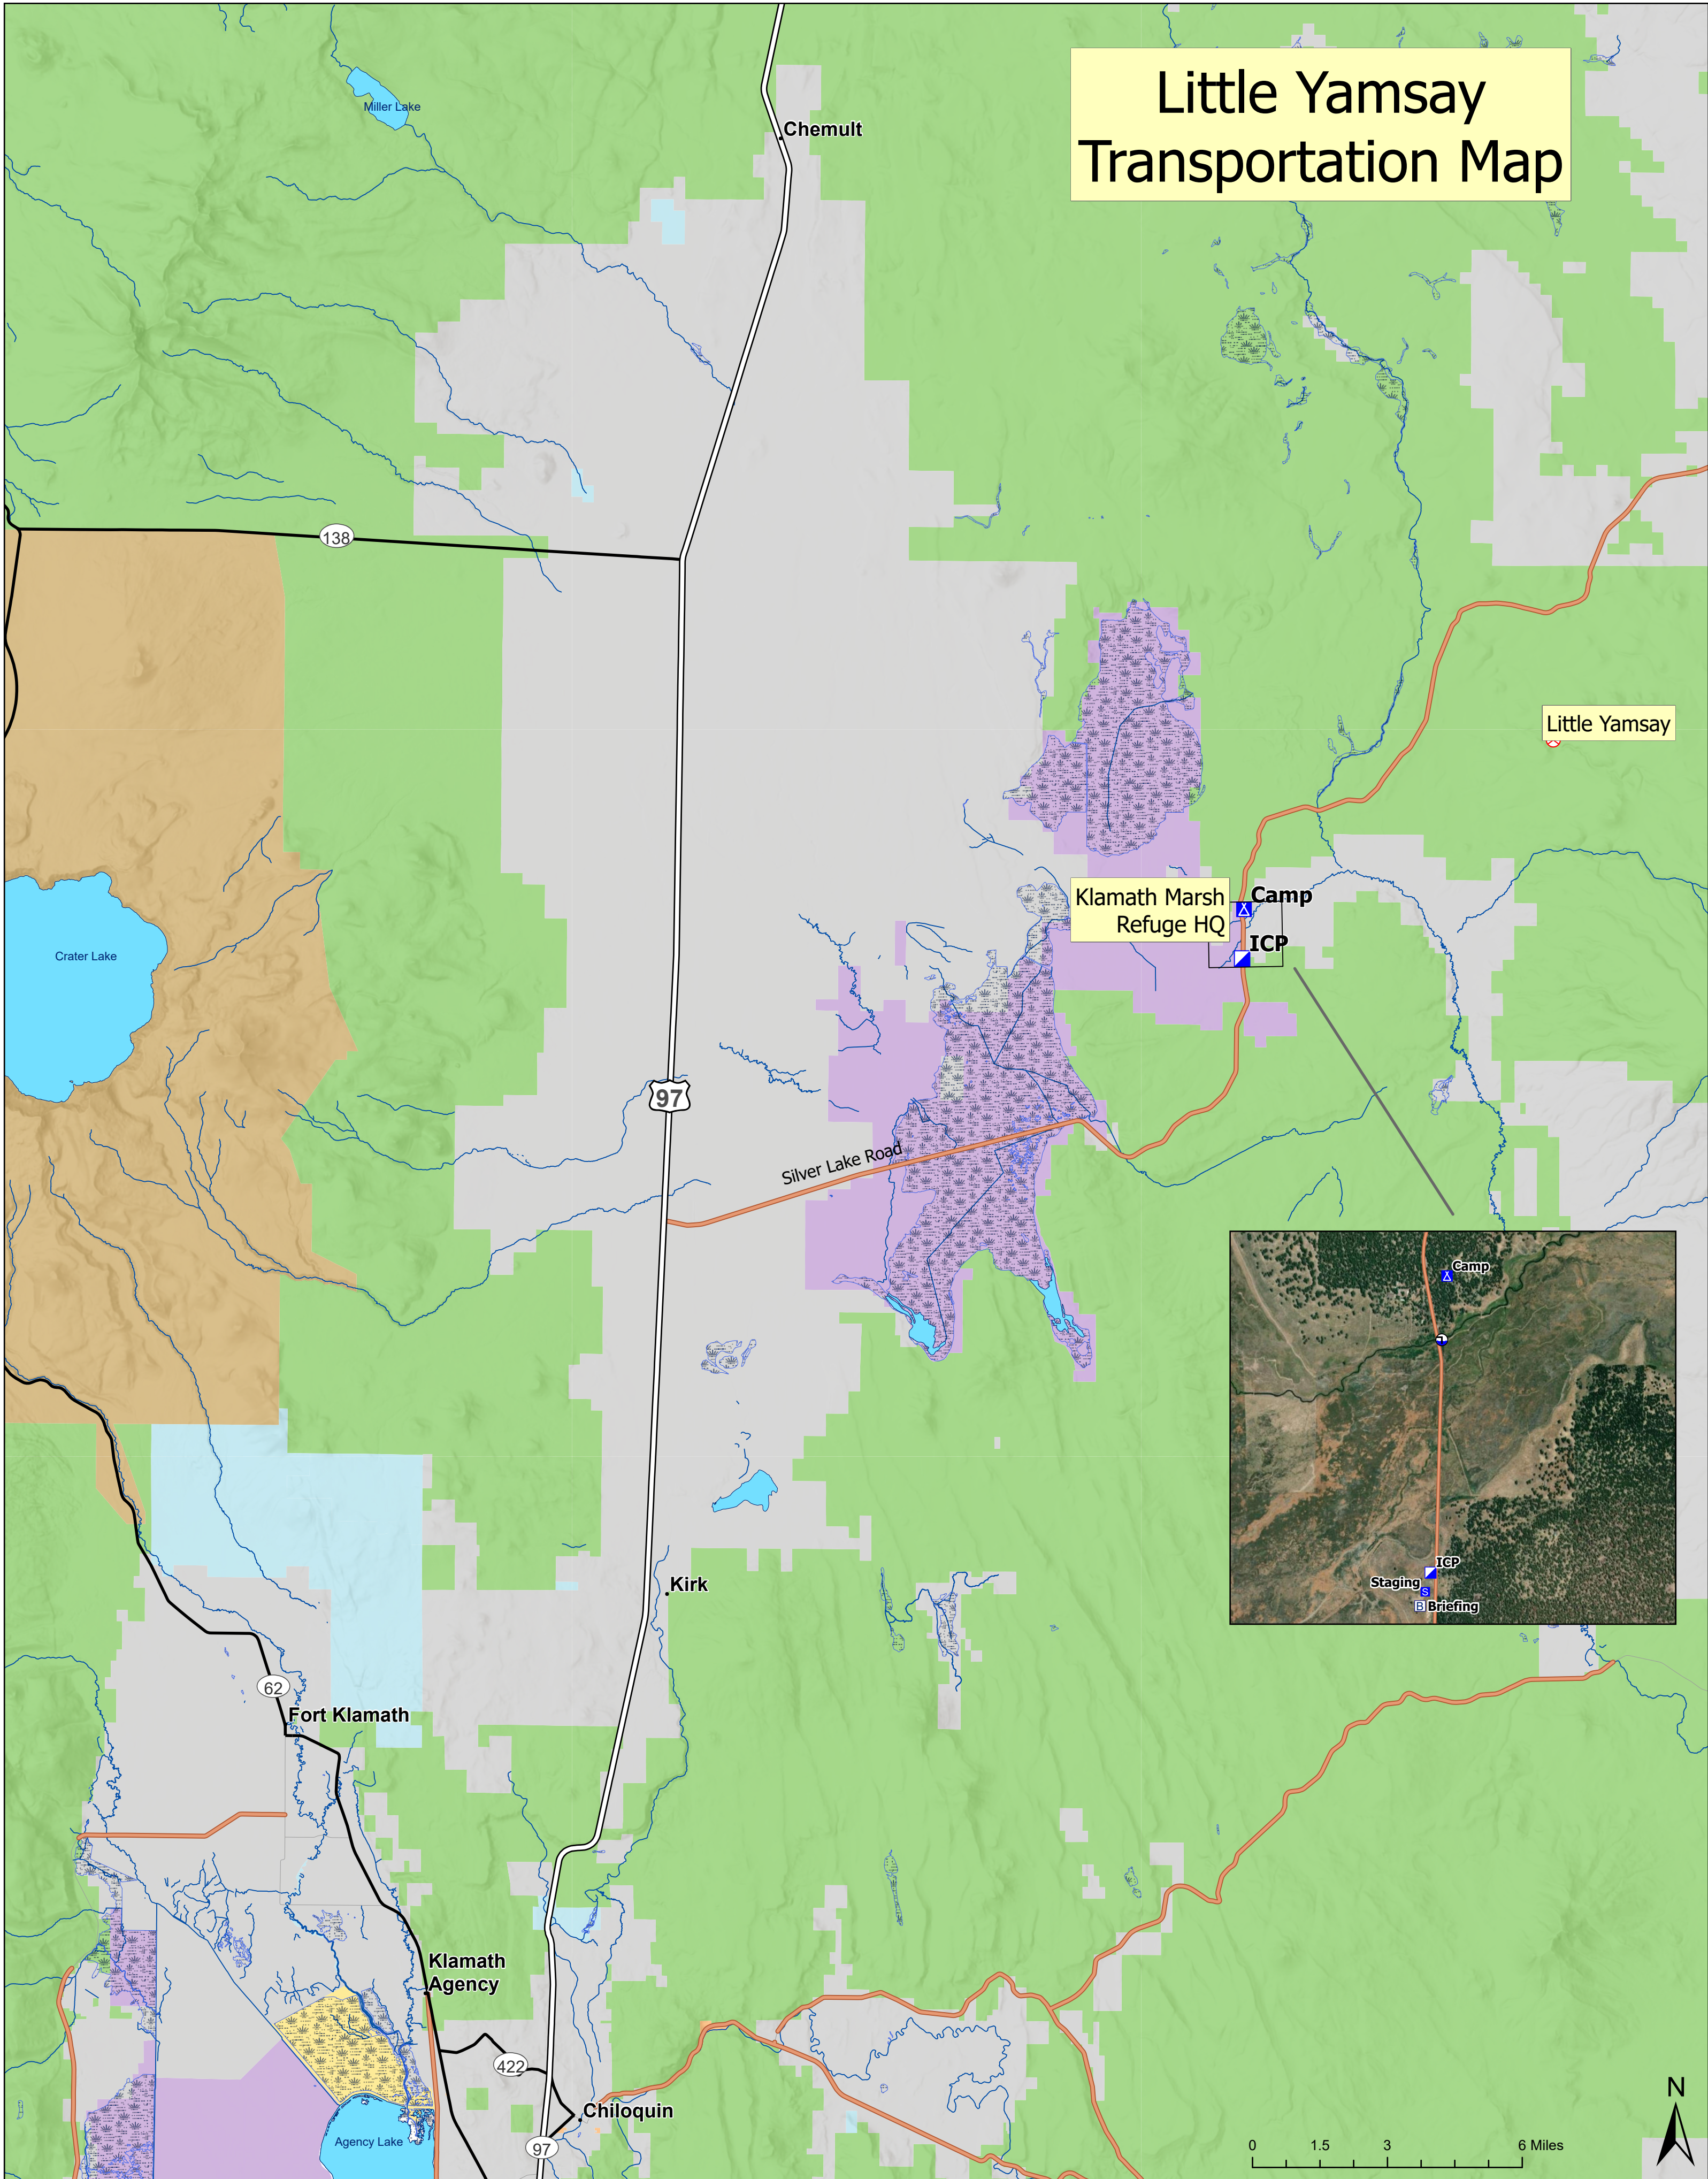

# Little Yamsay Transportation Map

Little Yamsay

Klamath Marsh  
Refuge HQ

Camp  
ICP

Silver Lake Road

97

138

62

Fort Klamath

Klamath  
Agency

422

Chiloquin

Kirk

Miller Lake

Chemult

Crater Lake

Agency Lake

0 1.5 3 6 Miles