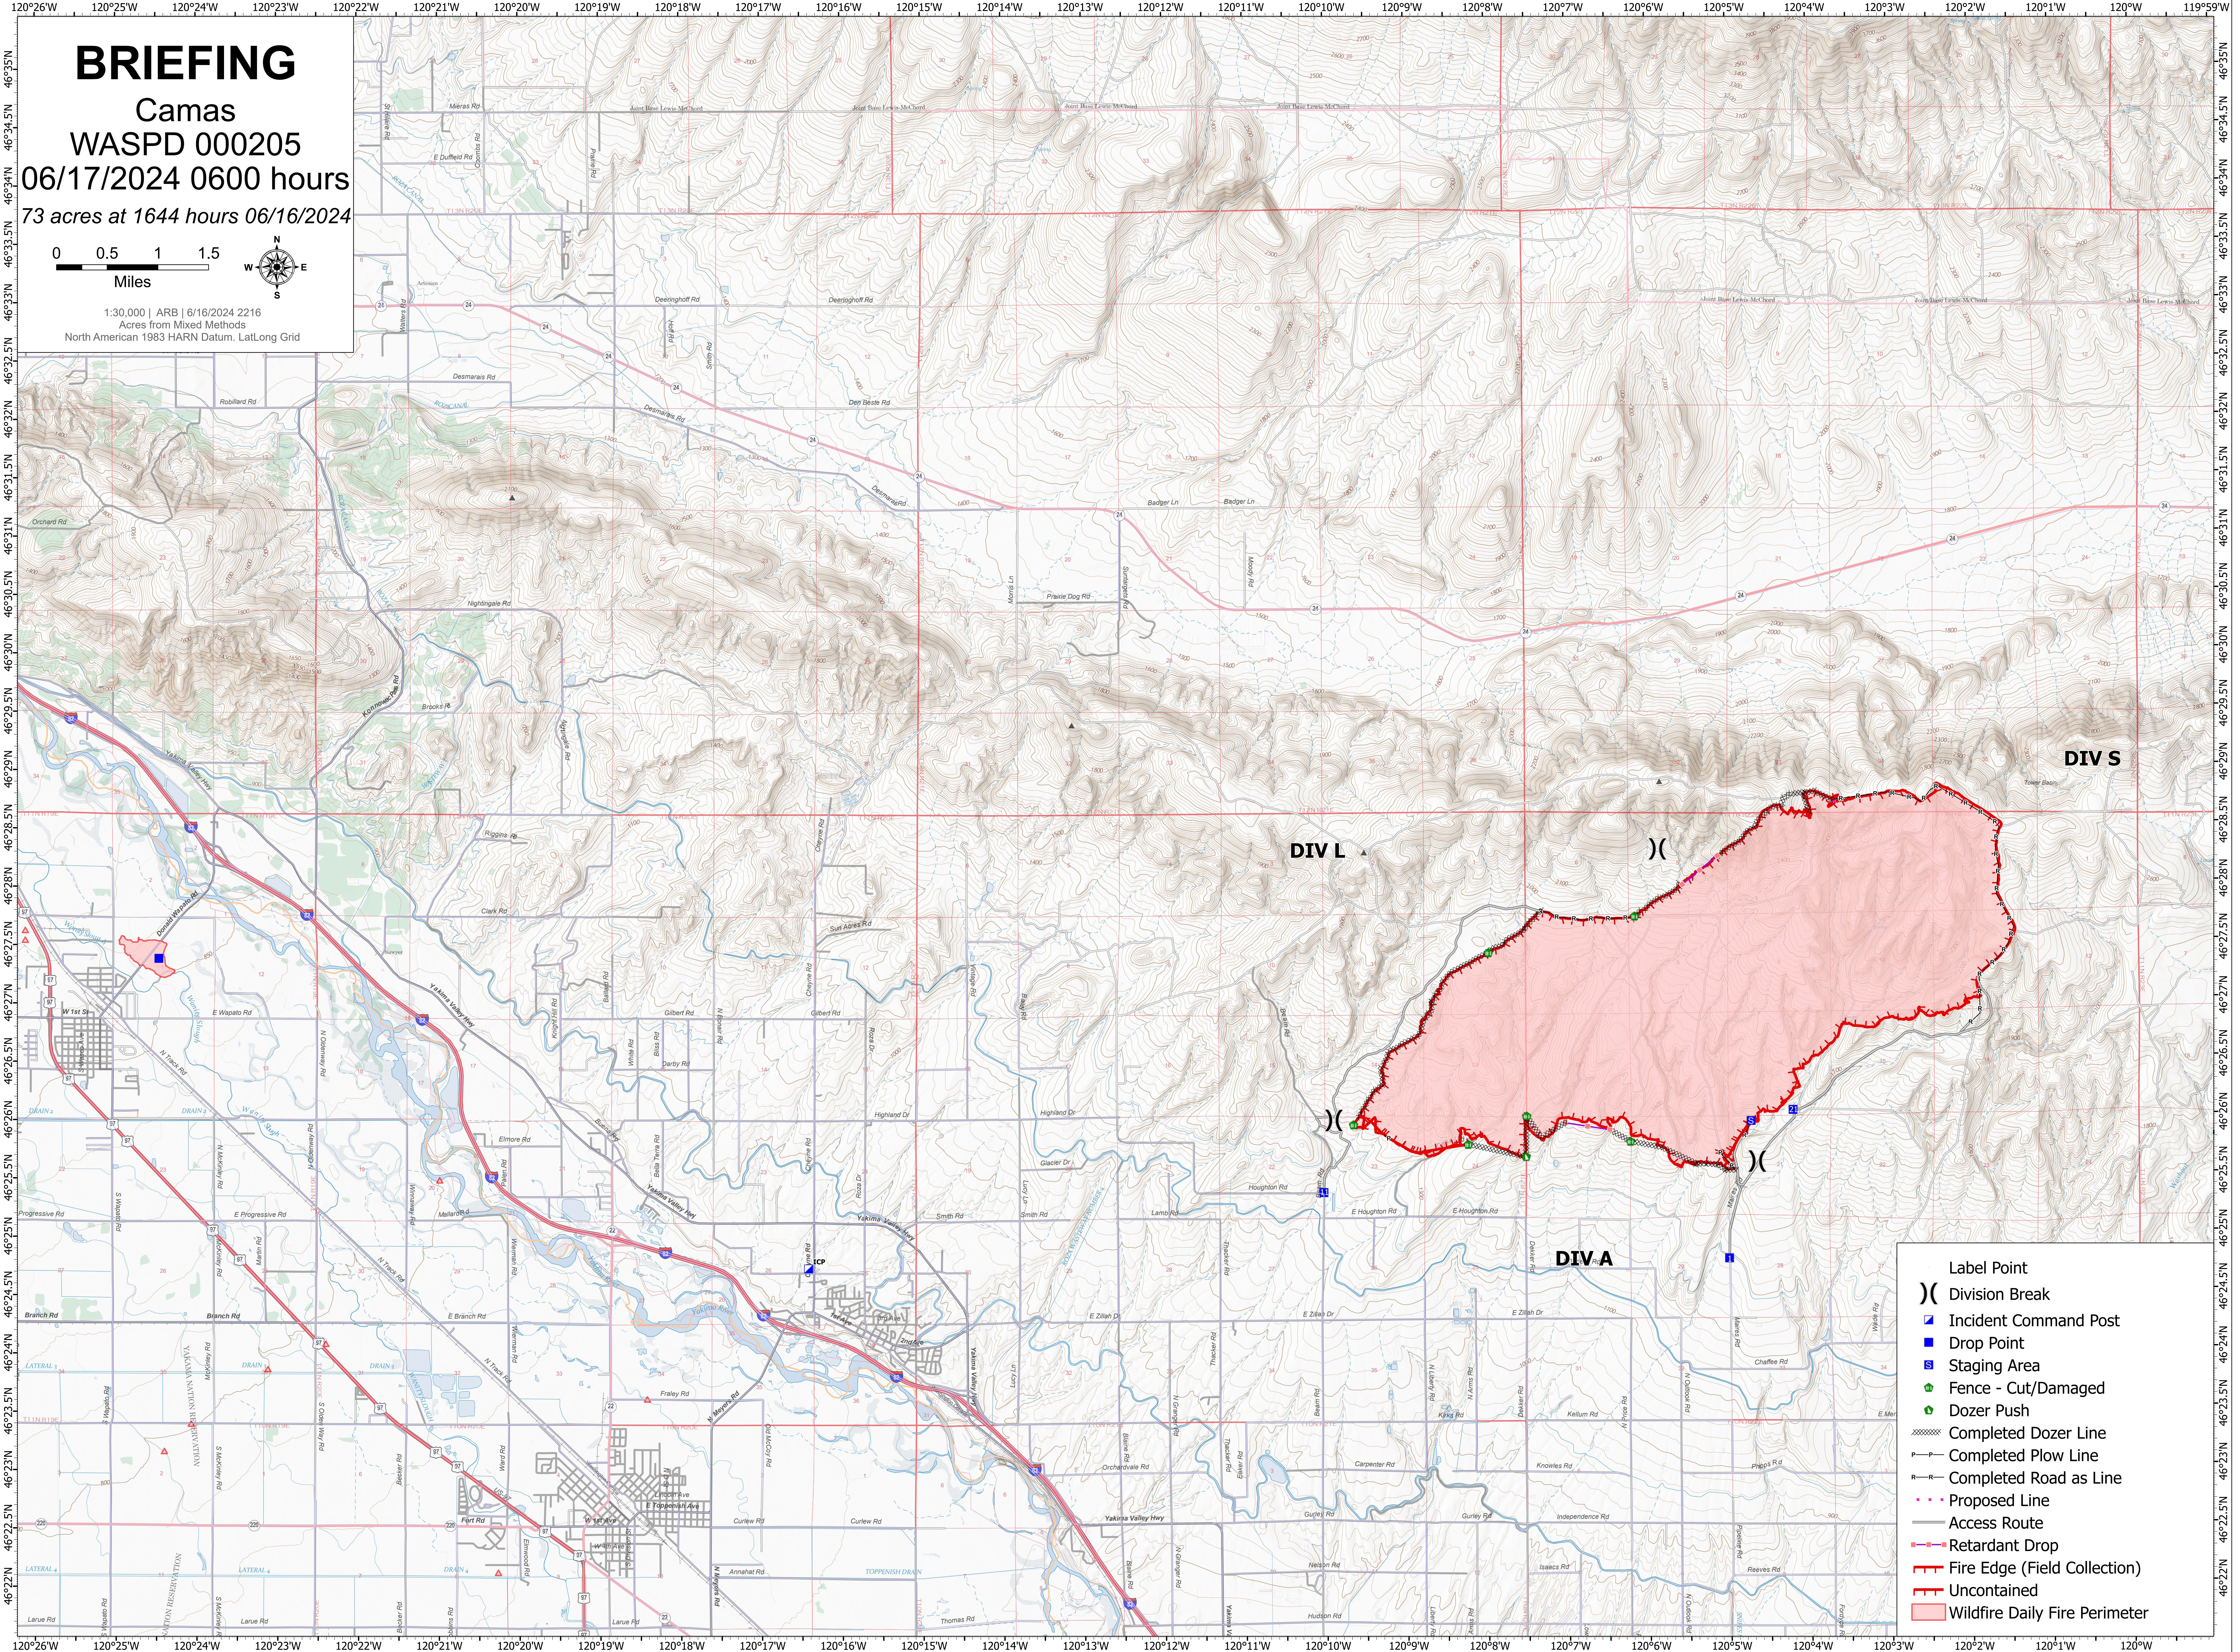

BRIEFING

Camas
WASPD 000205
06/17/2024 0600 hours
73 acres at 1644 hours 06/16/2024

1:30,000 | ARB | 6/16/2024 2216

Acres from Mixed Methods
North American 1983 HARN Datum. LatLong Grid

- Label Point
-) (Division Break
- Incident Command Post
- Drop Point
- Staging Area
- Fence - Cut/Damaged
- Dozer Push
- Completed Dozer Line
- Completed Plow Line
- Completed Road as Line
- Proposed Line
- Access Route
- Retardant Drop
- Fire Edge (Field Collection)
- Uncontained
- Wildfire Daily Fire Perimeter