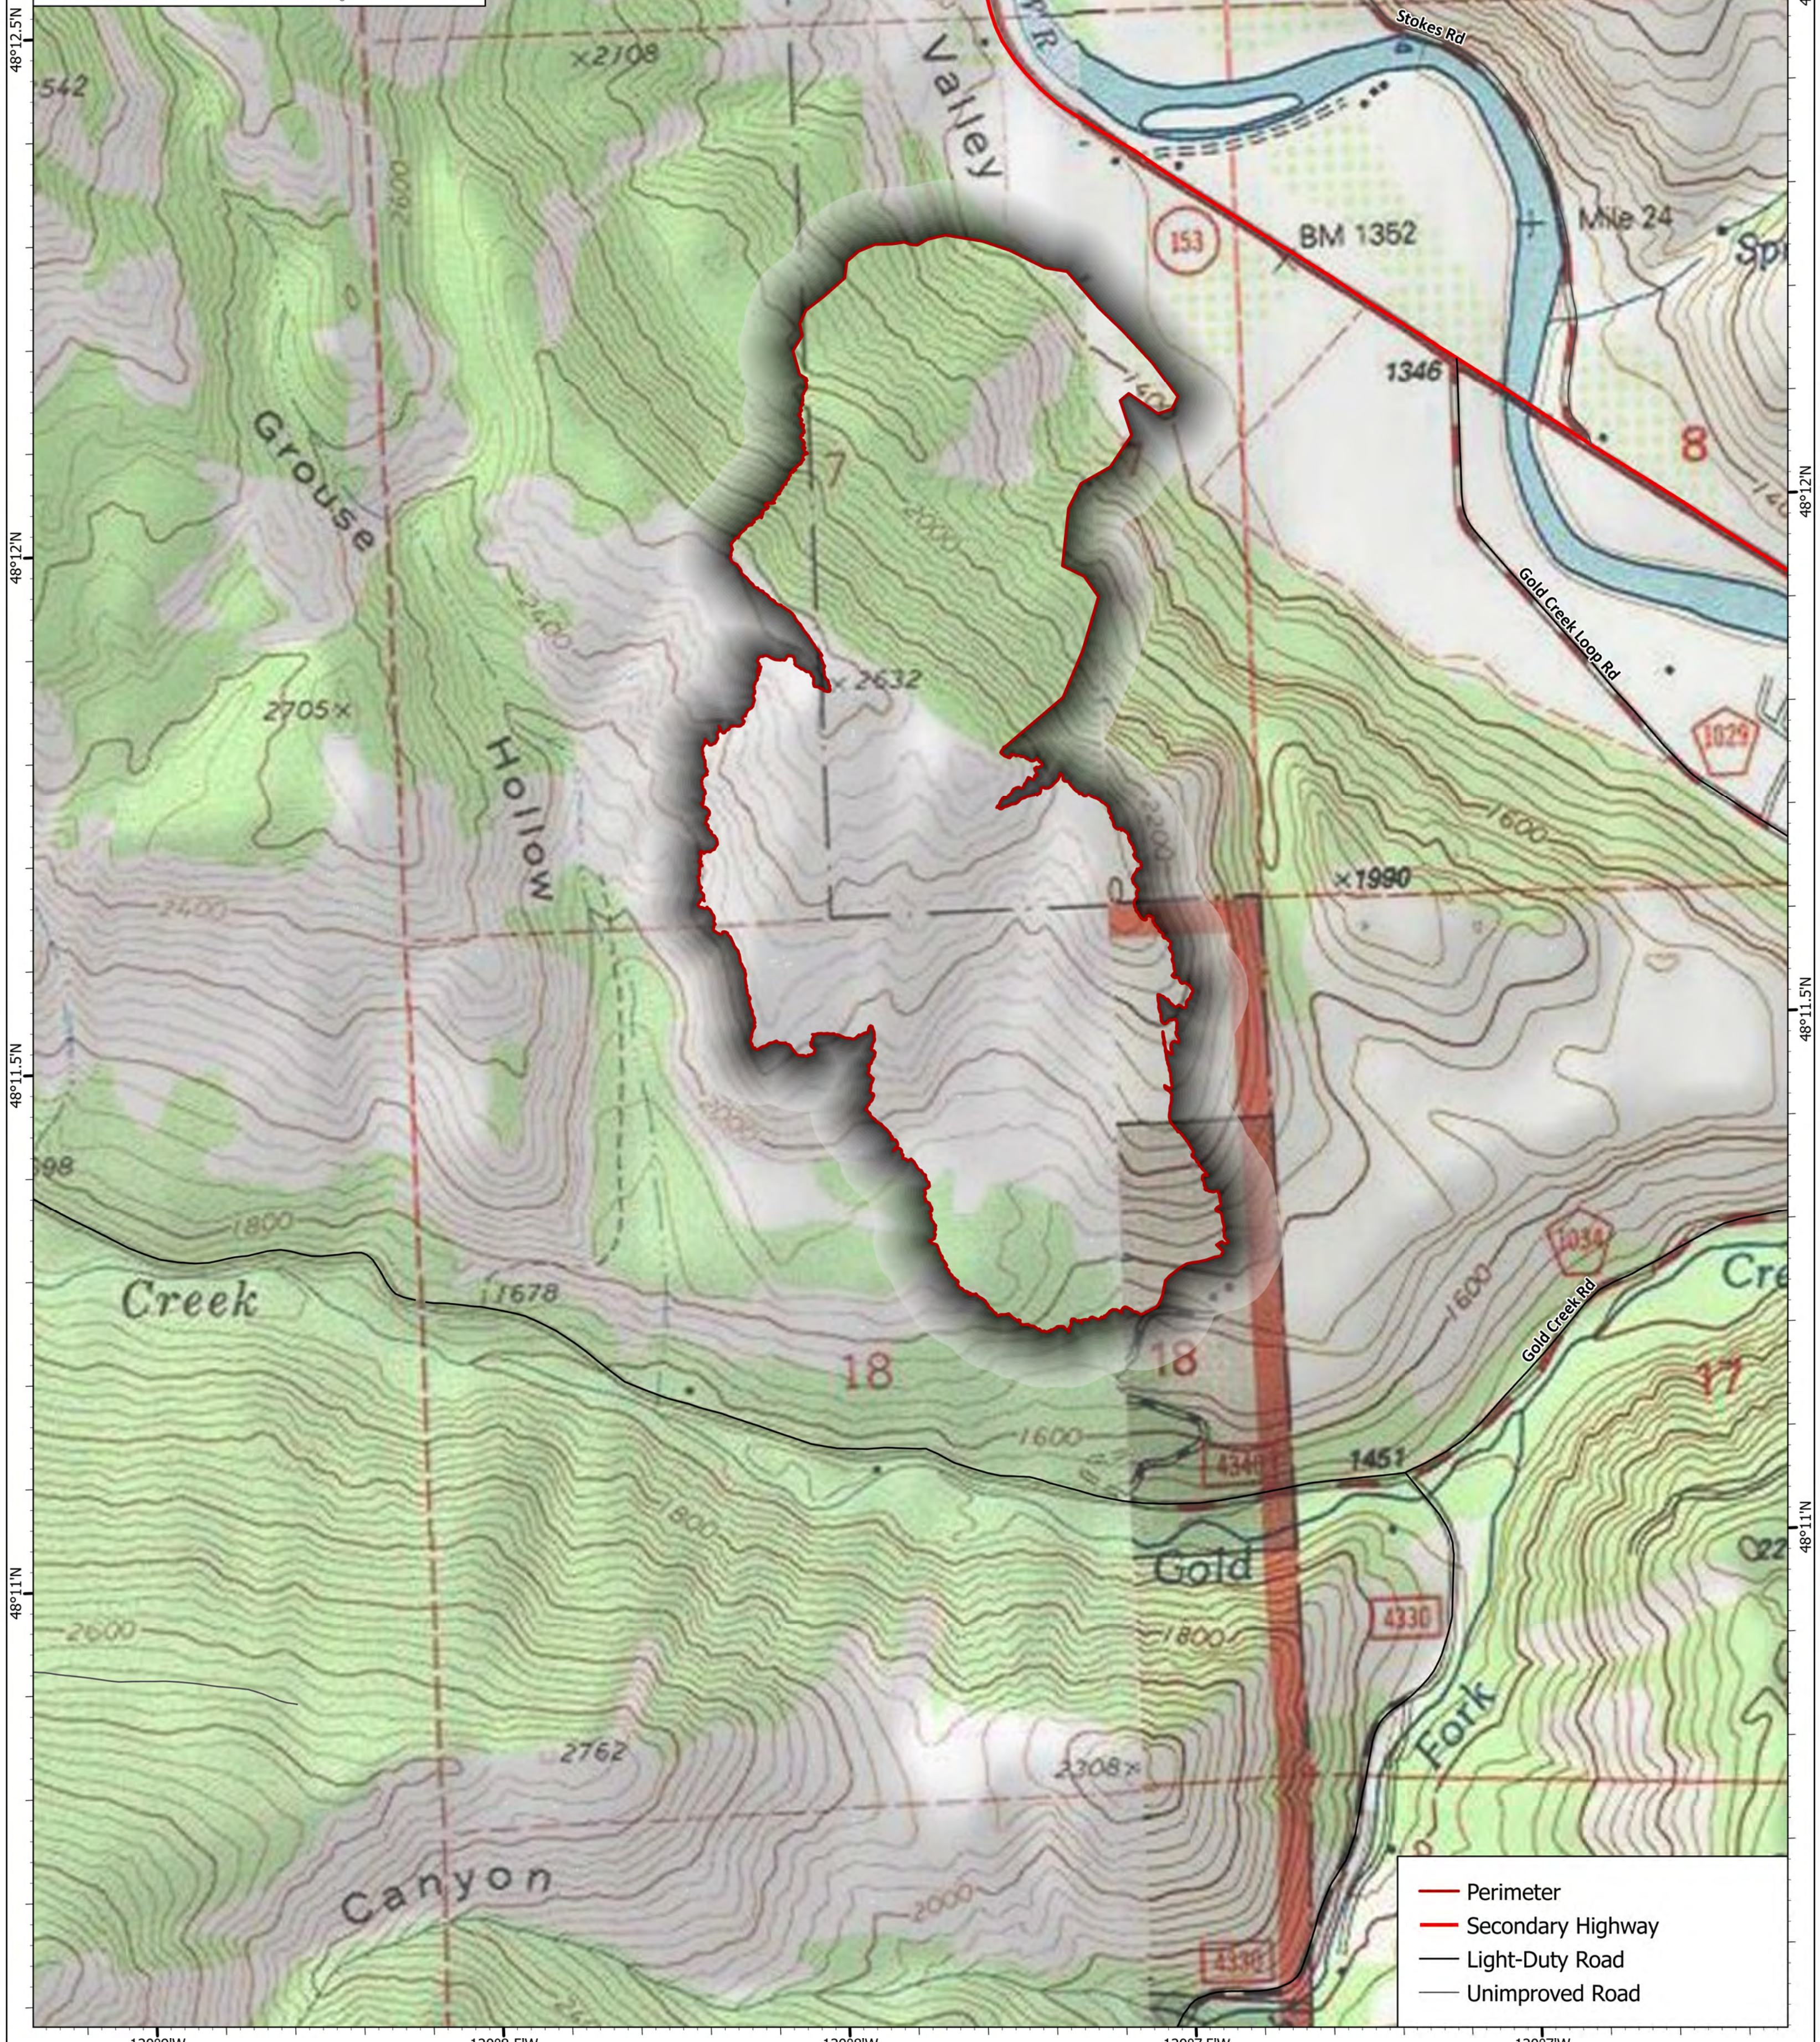

PIO

Gold Creek
WANES000239

6/25/2024 Day

277 acres at 6/25/2024 0600

0 0.25

Miles

1:7,500 | K. Russell | 6/25/2024 0904
Acres from IR and GPS
North American 1983 Datum, LatLong Grid

- Perimeter
- Secondary Highway
- Light-Duty Road
- Unimproved Road