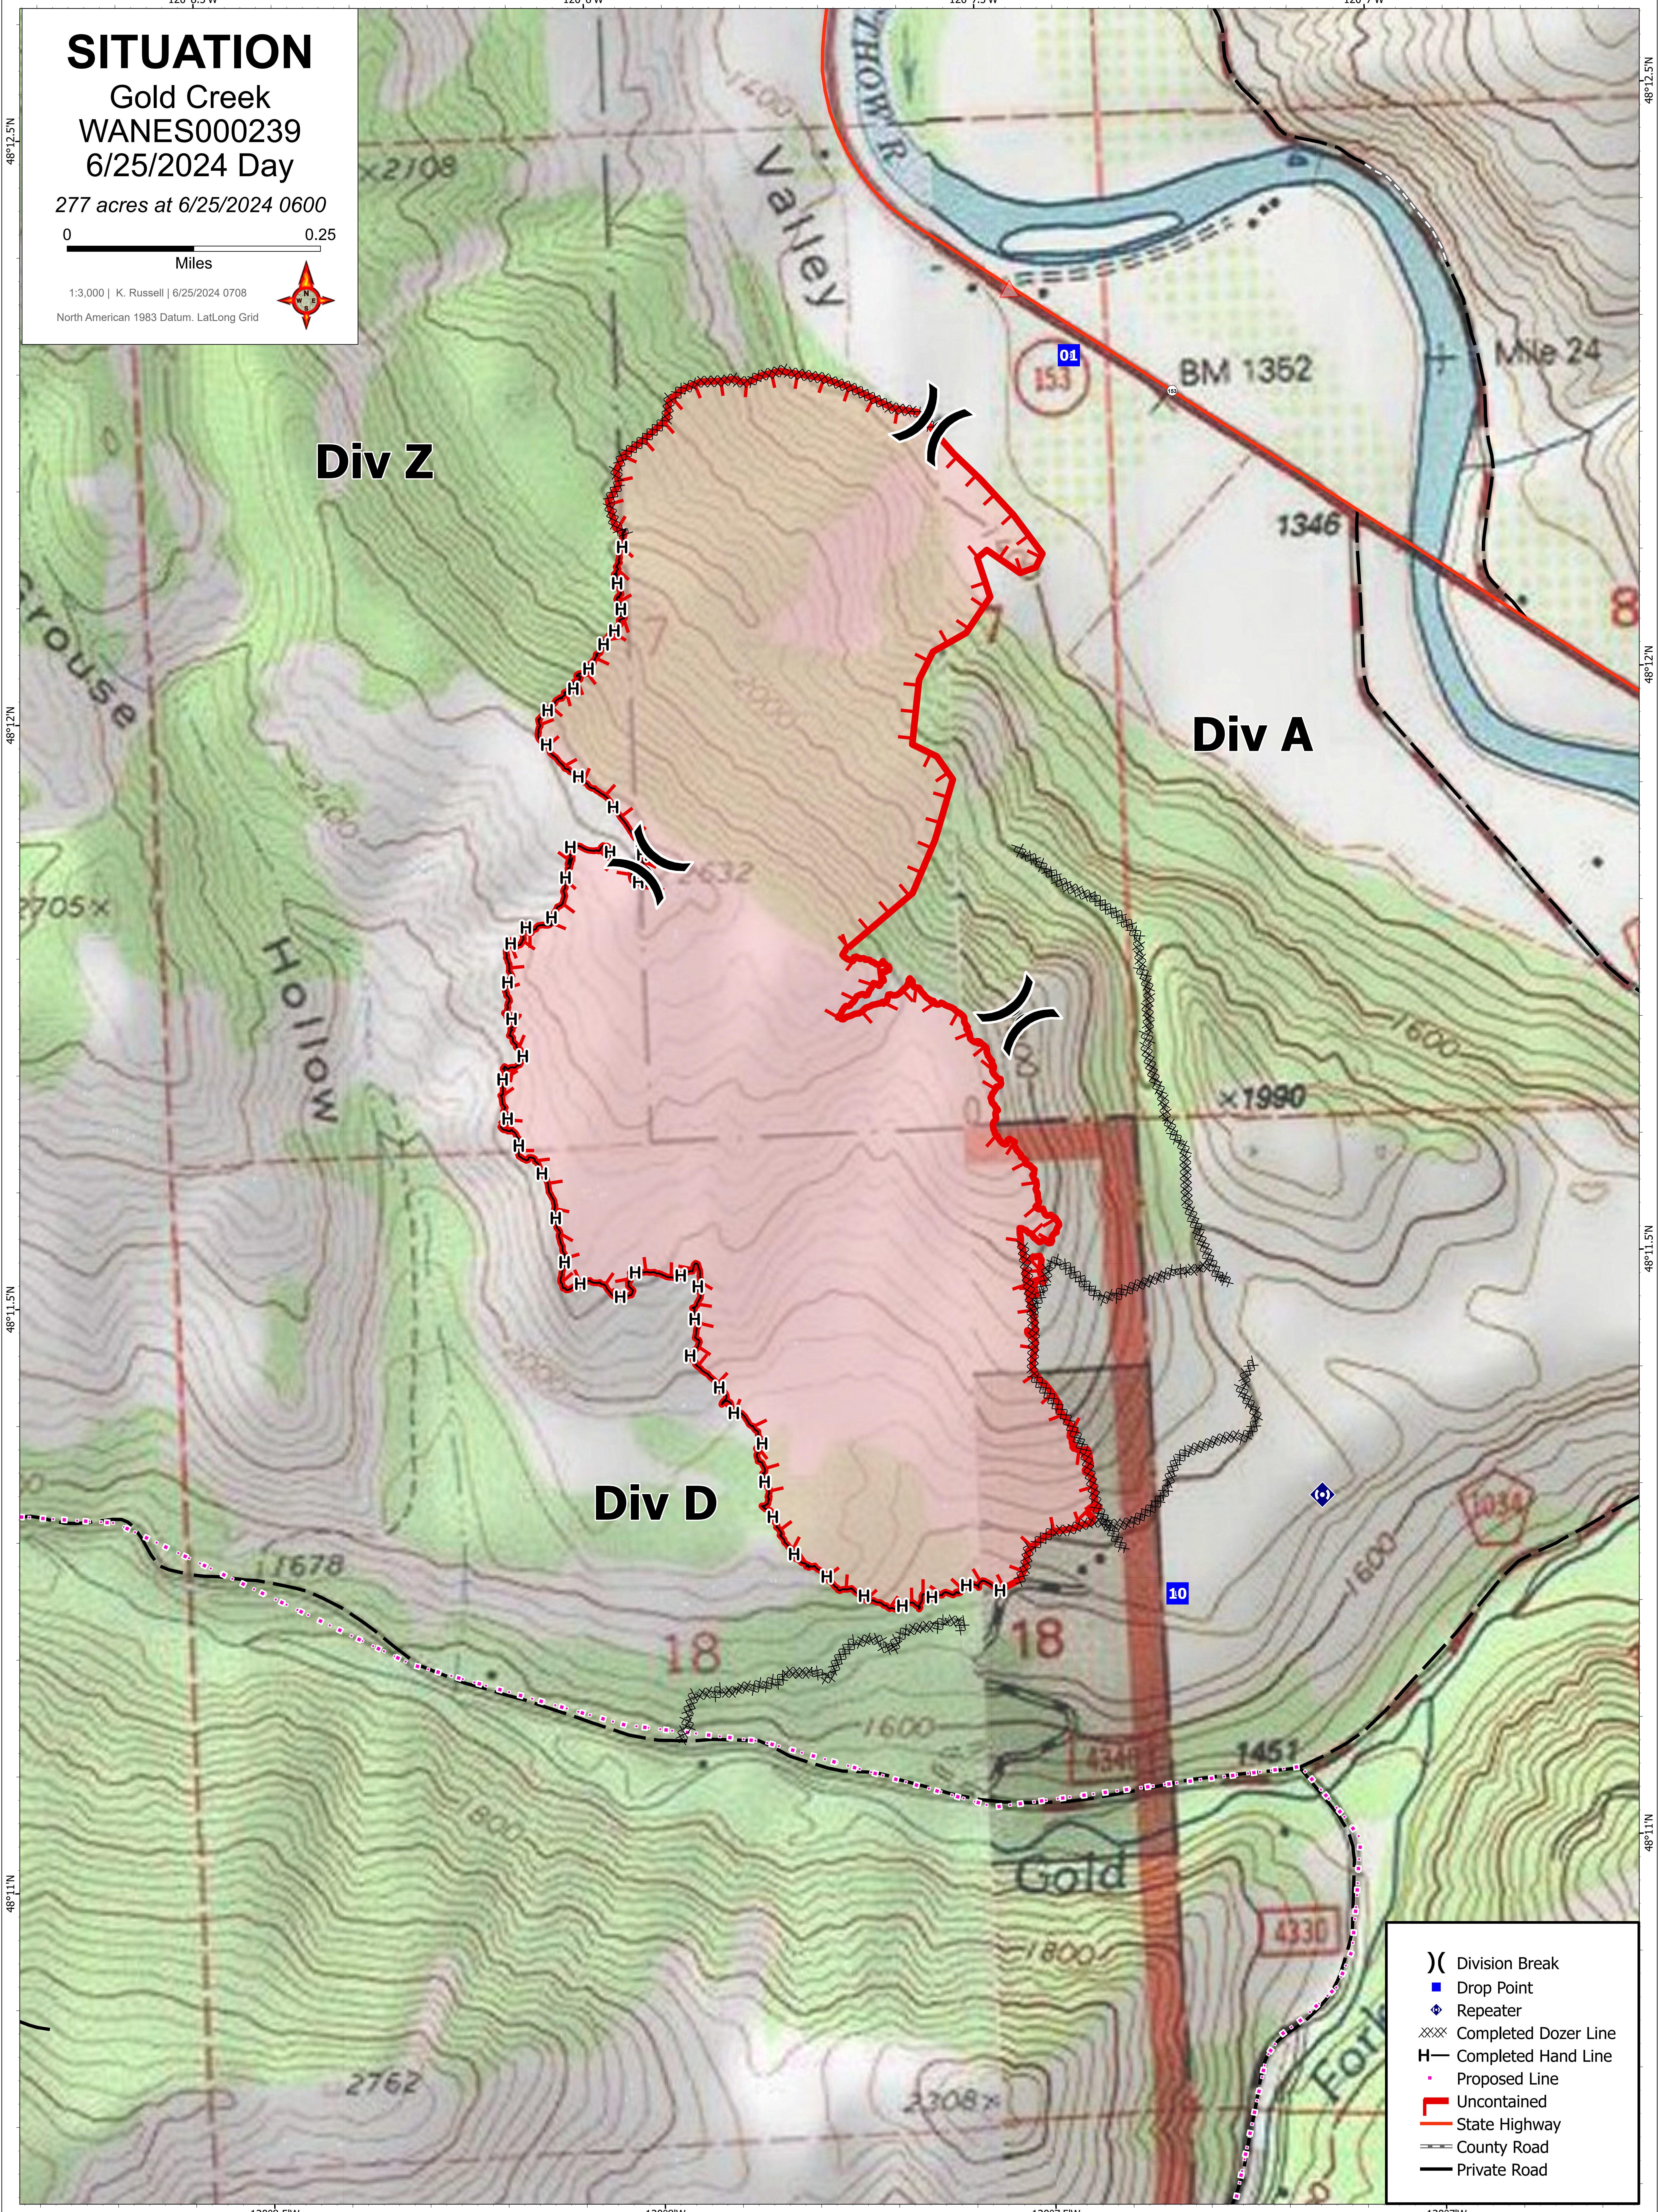

SITUATION

Gold Creek
WANES000239
6/25/2024 Day

277 acres at 6/25/2024 0600

1:3,000 | K. Russell | 6/25/2024 0708
North American 1983 Datum, Lat/Long Grid

-) (Division Break
- Drop Point
- ◆ Repeater
- xxx Completed Dozer Line
- H Completed Hand Line
- - - Proposed Line
- ▬ Uncontained
- ▬ State Highway
- ▬ County Road
- ▬ Private Road