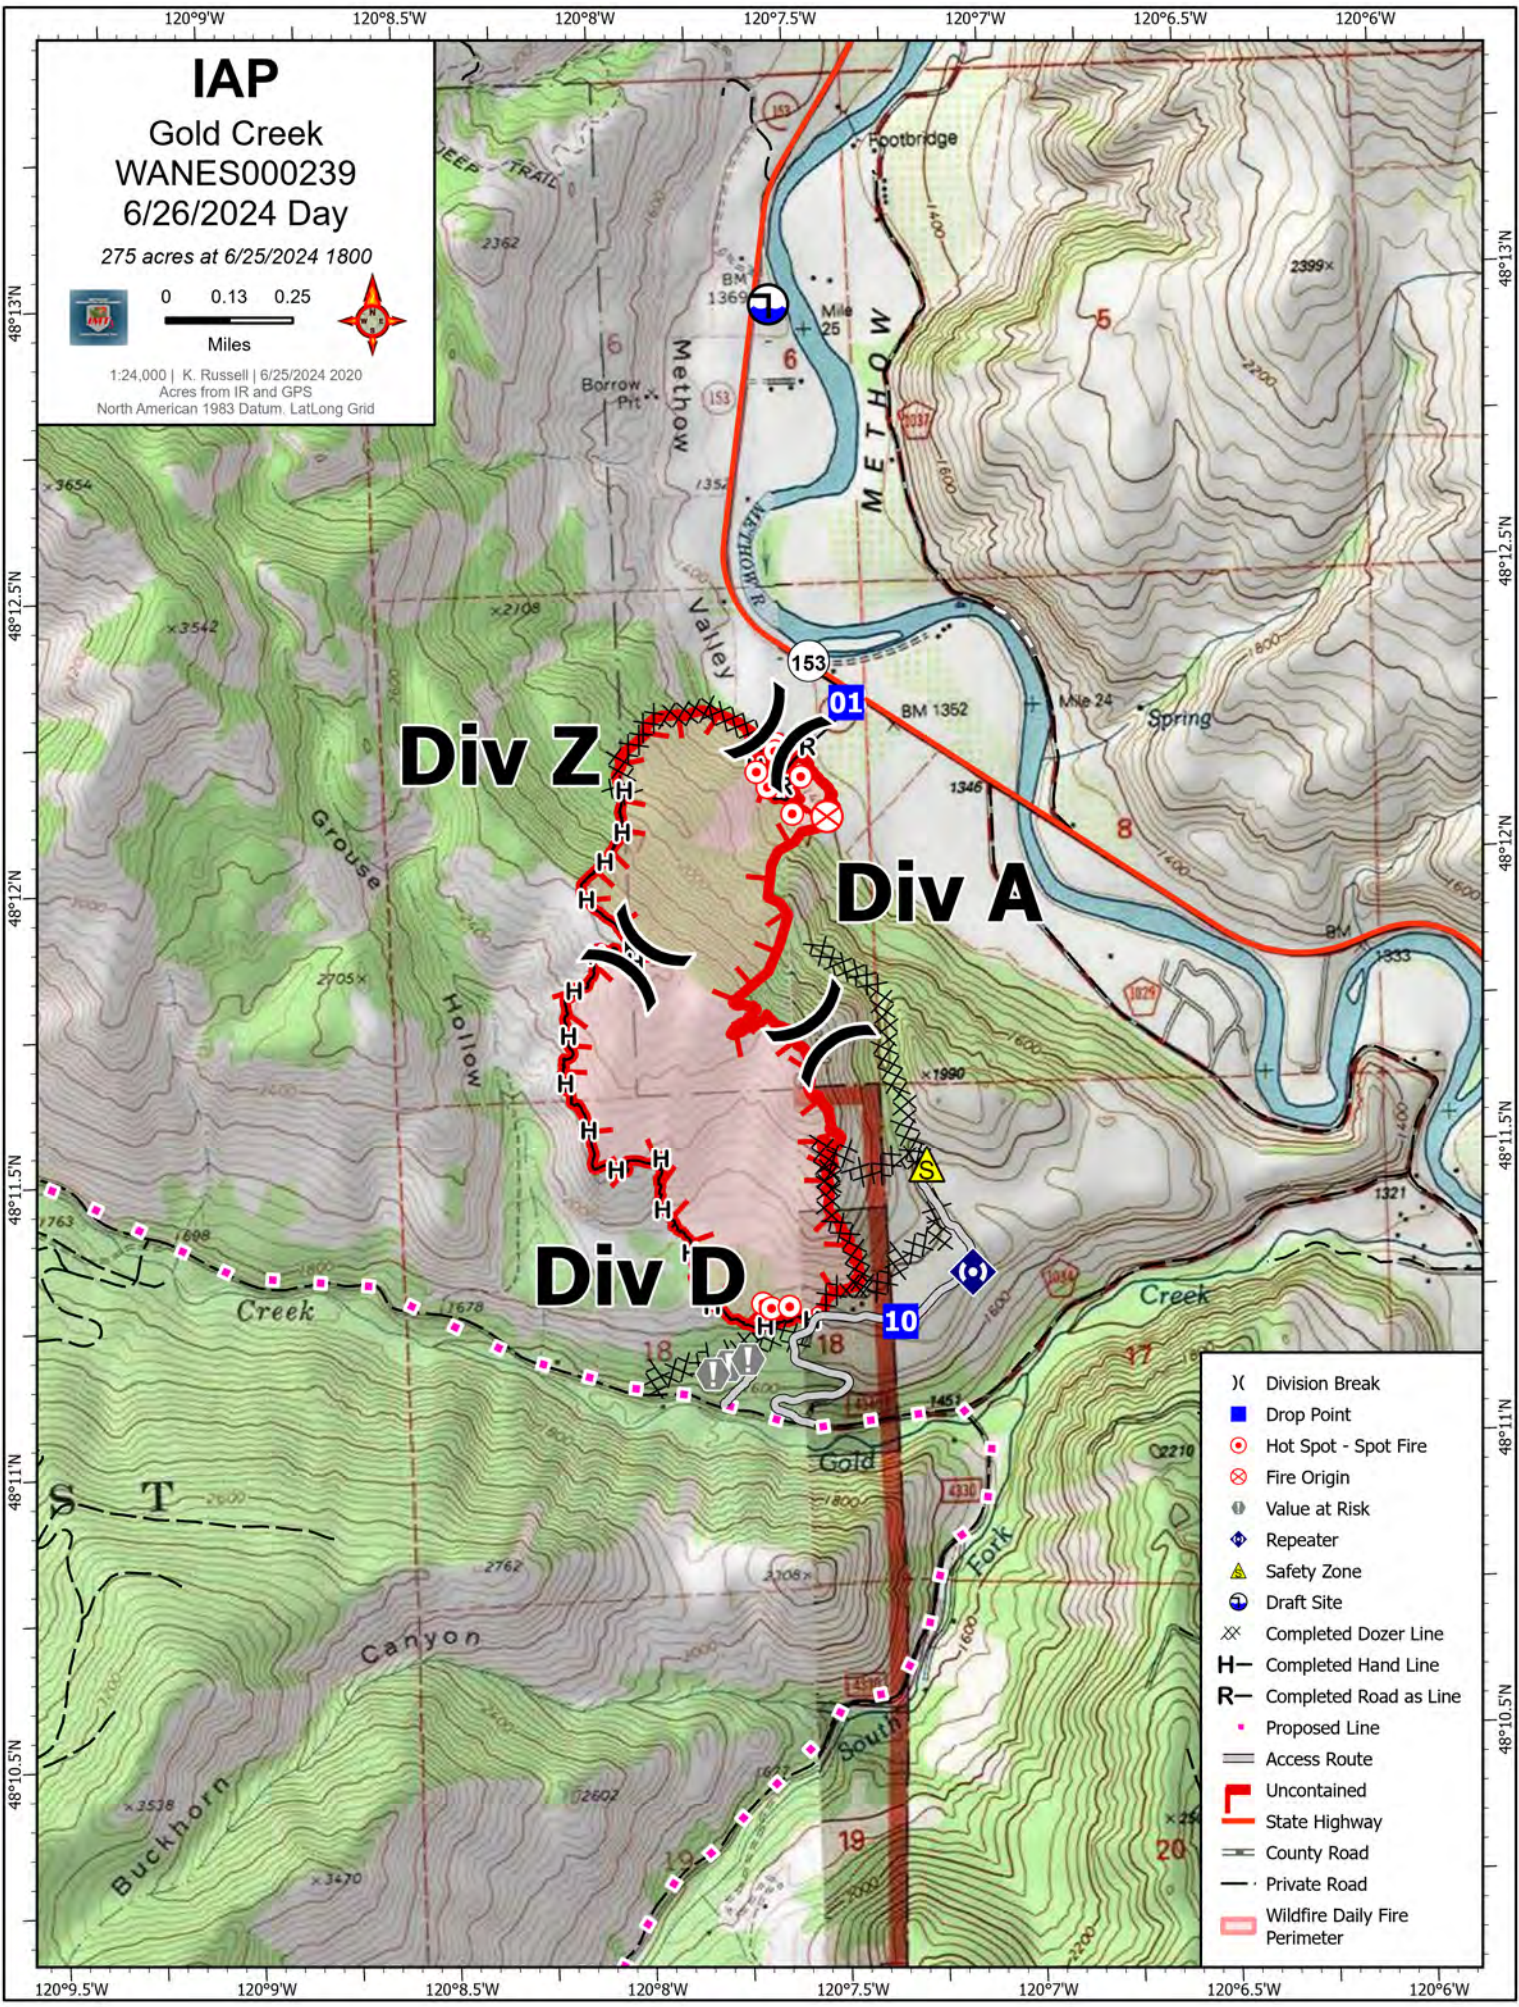

IAP

Gold Creek
WANES000239
6/26/2024 Day

275 acres at 6/25/2024 1800

0 0.13 0.25
Miles

1:24,000 | K. Russell | 6/25/2024 2020
Acres from IR and GPS
North American 1983 Datum, LatLong Grid

- (X) Division Break
- Drop Point
- Hot Spot - Spot Fire
- ⊗ Fire Origin
- ⊕ Value at Risk
- ⬢ Repeater
- ▲ Safety Zone
- ⊙ Draft Site
- ⊗ Completed Dozer Line
- H Completed Hand Line
- R Completed Road as Line
- Proposed Line
- Access Route
- ▬ Uncontained
- ▬ State Highway
- ▬ County Road
- ▬ Private Road
- ▭ Wildfire Daily Fire Perimeter