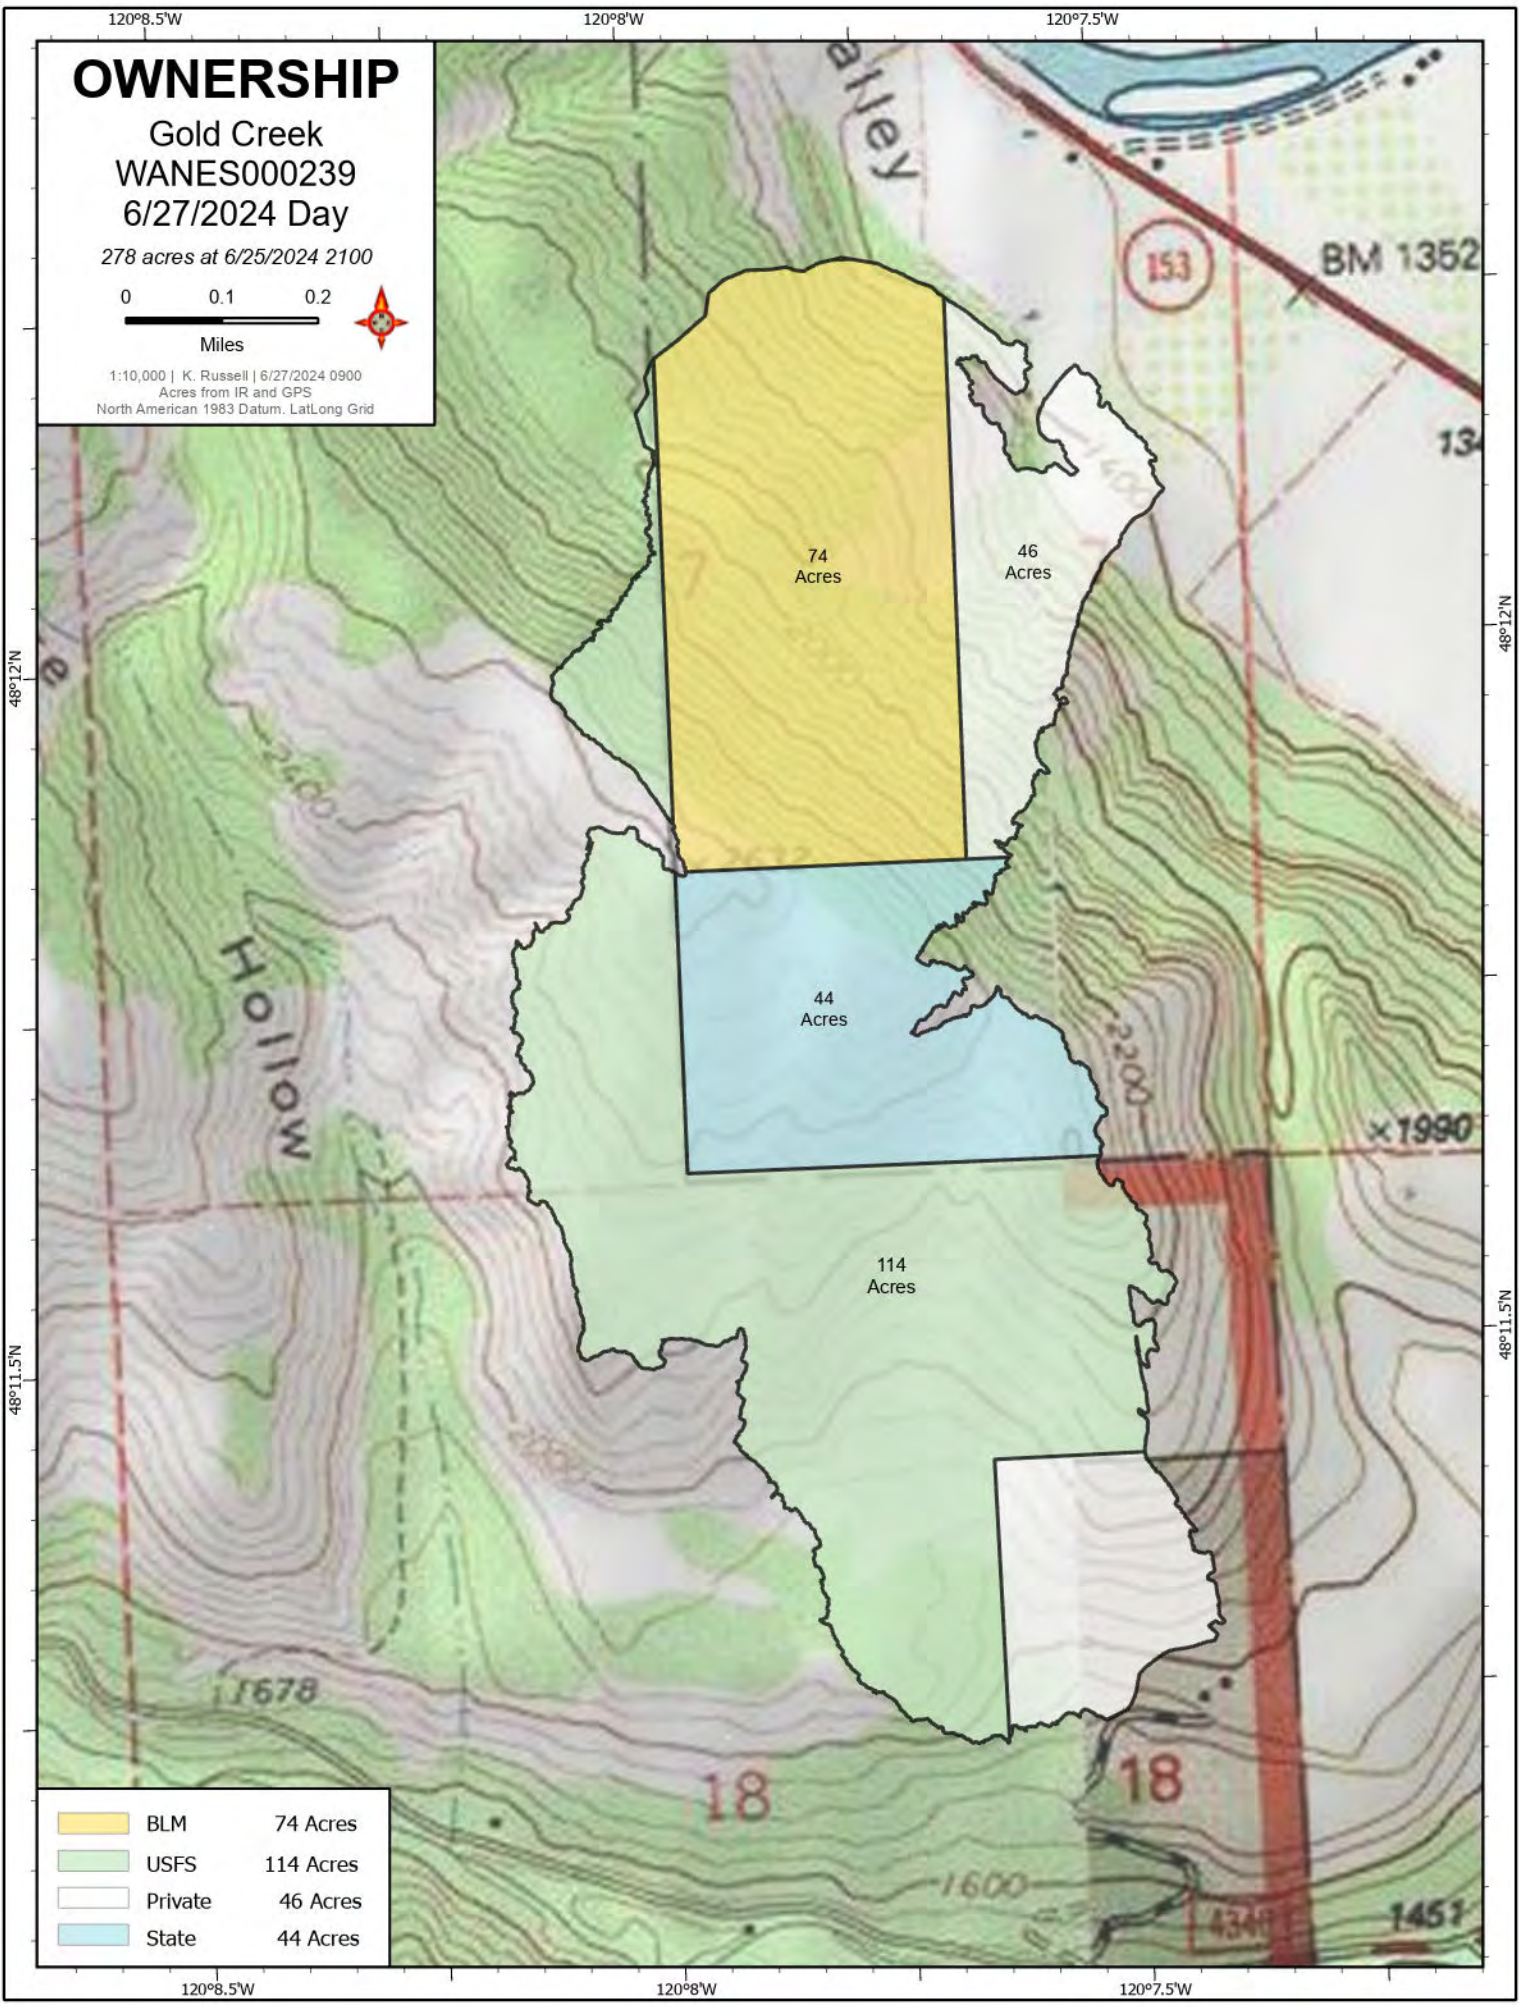

OWNERSHIP

Gold Creek
WANES000239
6/27/2024 Day

278 acres at 6/25/2024 2100

1:10,000 | K. Russell | 6/27/2024 0900
Acres from IR and GPS
North American 1983 Datum, LatLong Grid

	BLM	74 Acres
	USFS	114 Acres
	Private	46 Acres
	State	44 Acres