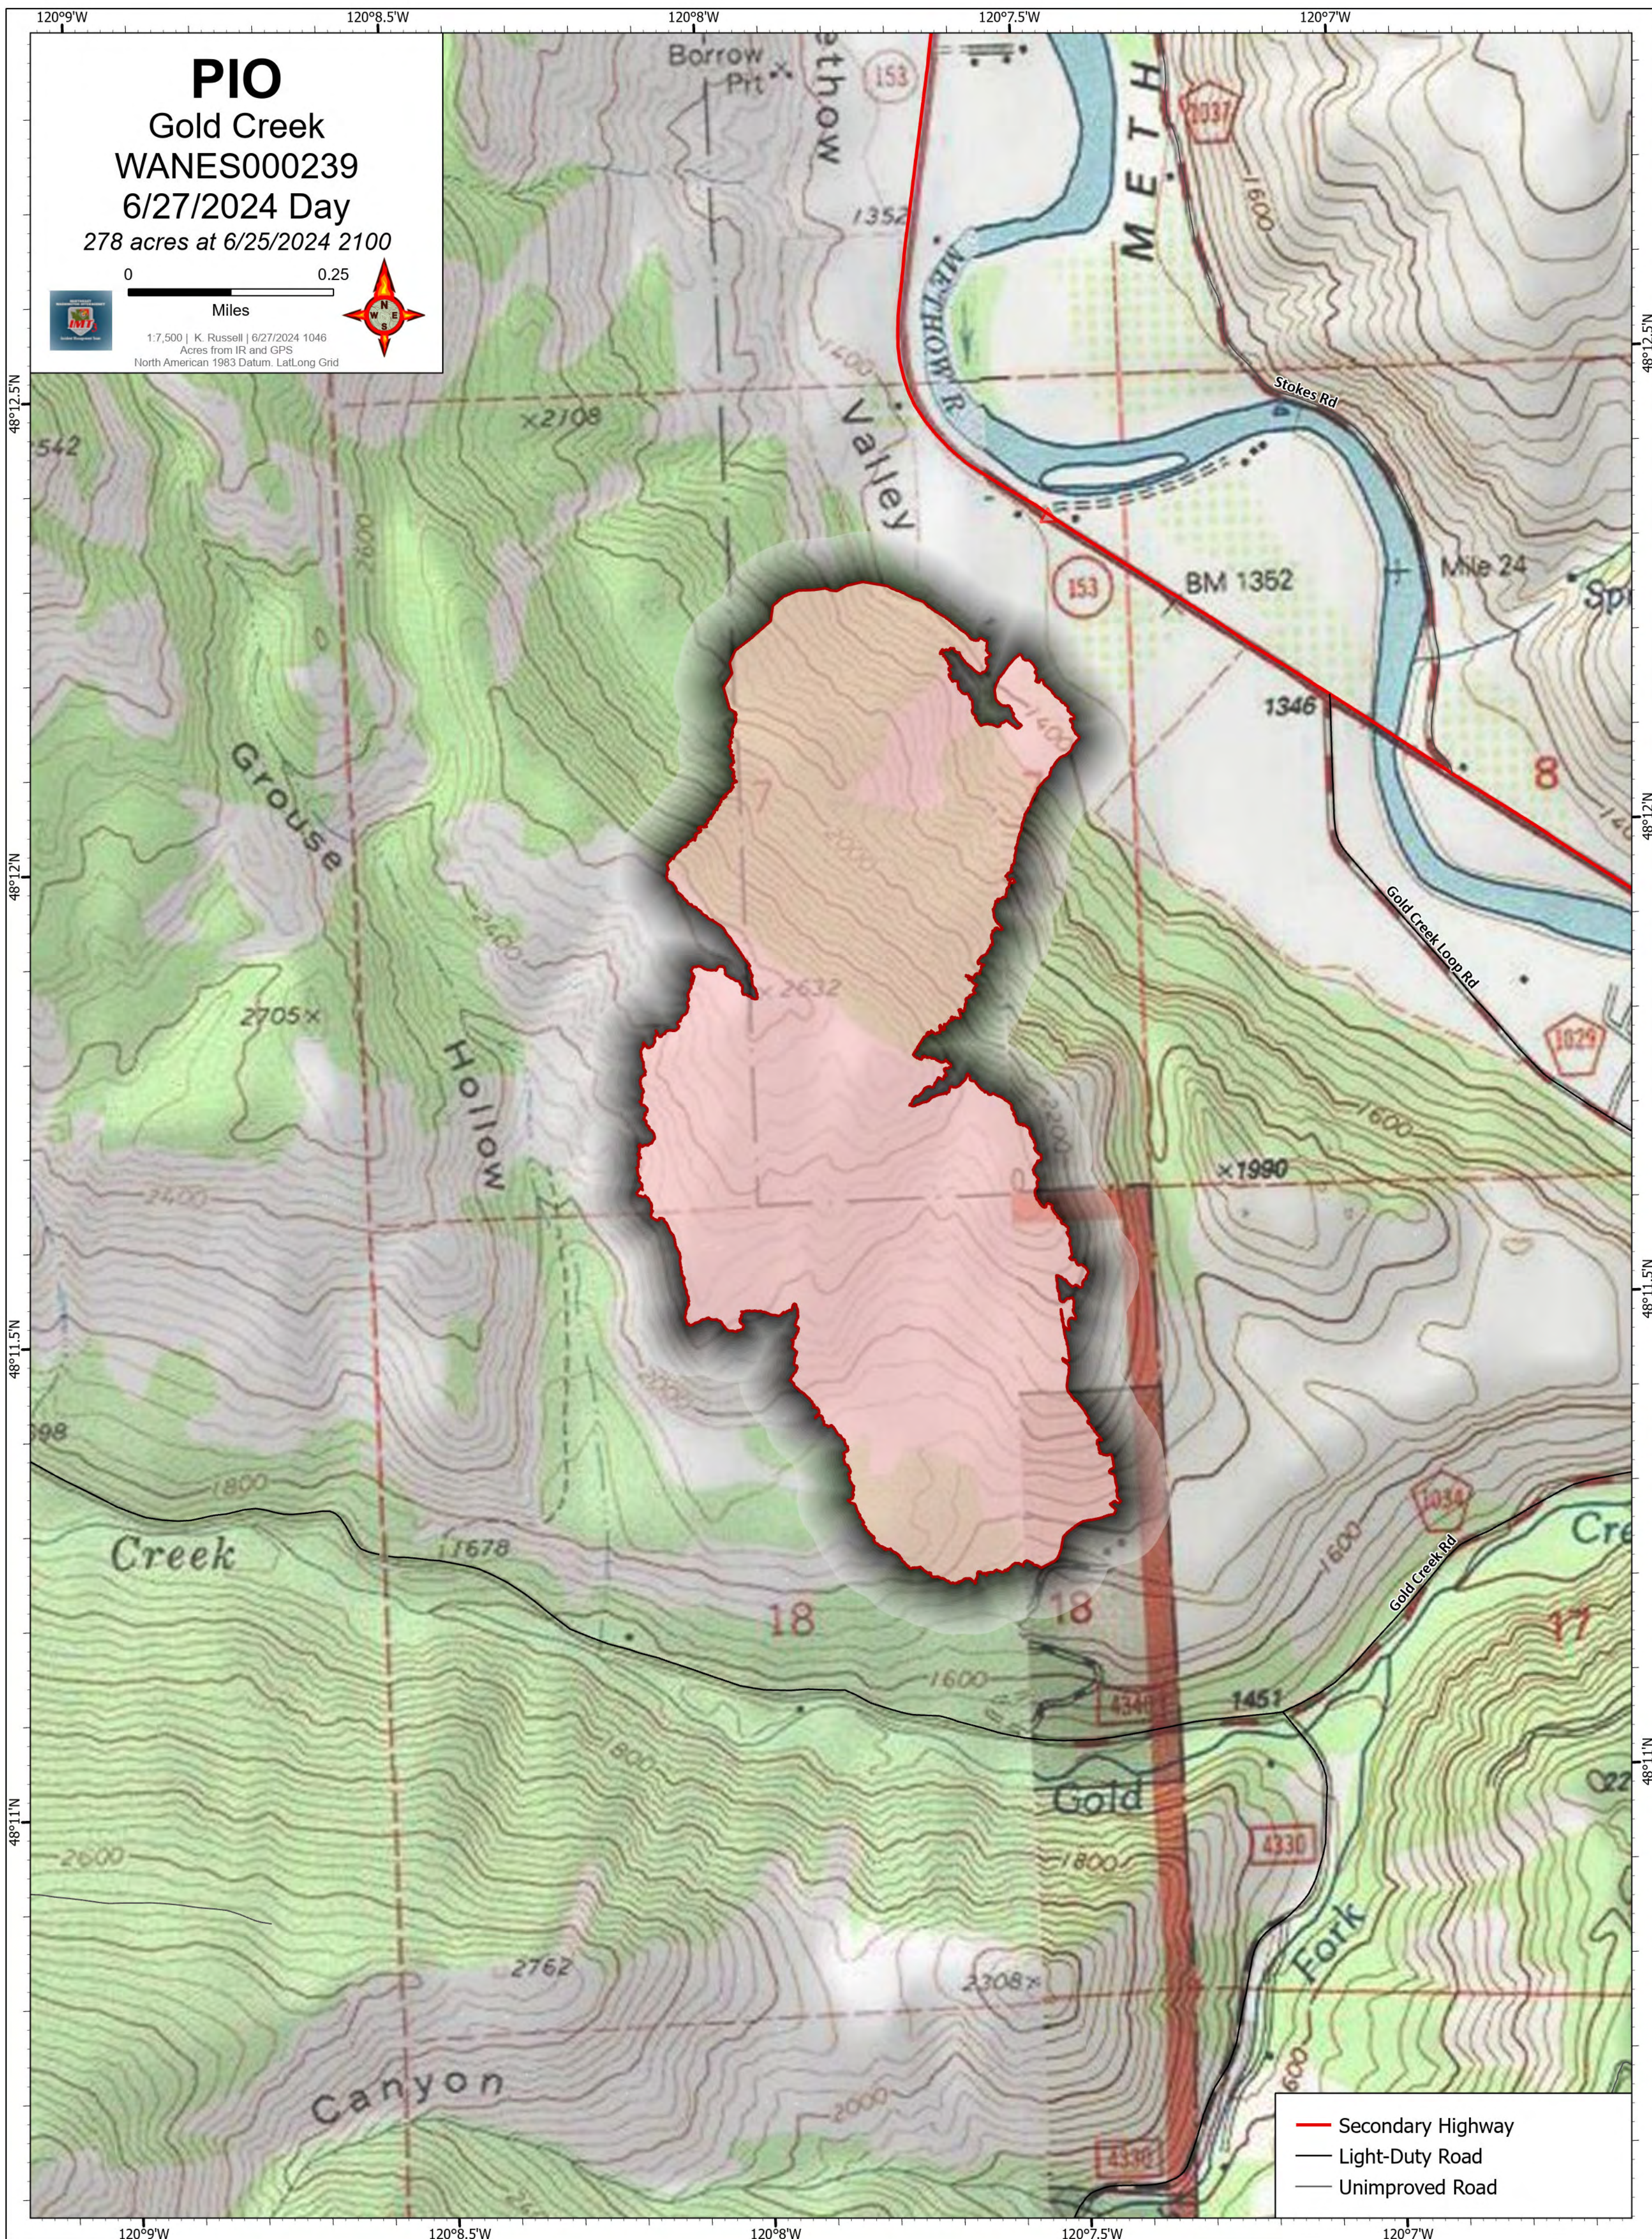

PIO

Gold Creek
WANES000239

6/27/2024 Day

278 acres at 6/25/2024 2100

0 0.25

Miles

1:7,500 | K. Russell | 6/27/2024 1046
Acres from IR and GPS
North American 1983 Datum, LatLong Grid

- Secondary Highway
- Light-Duty Road
- Unimproved Road