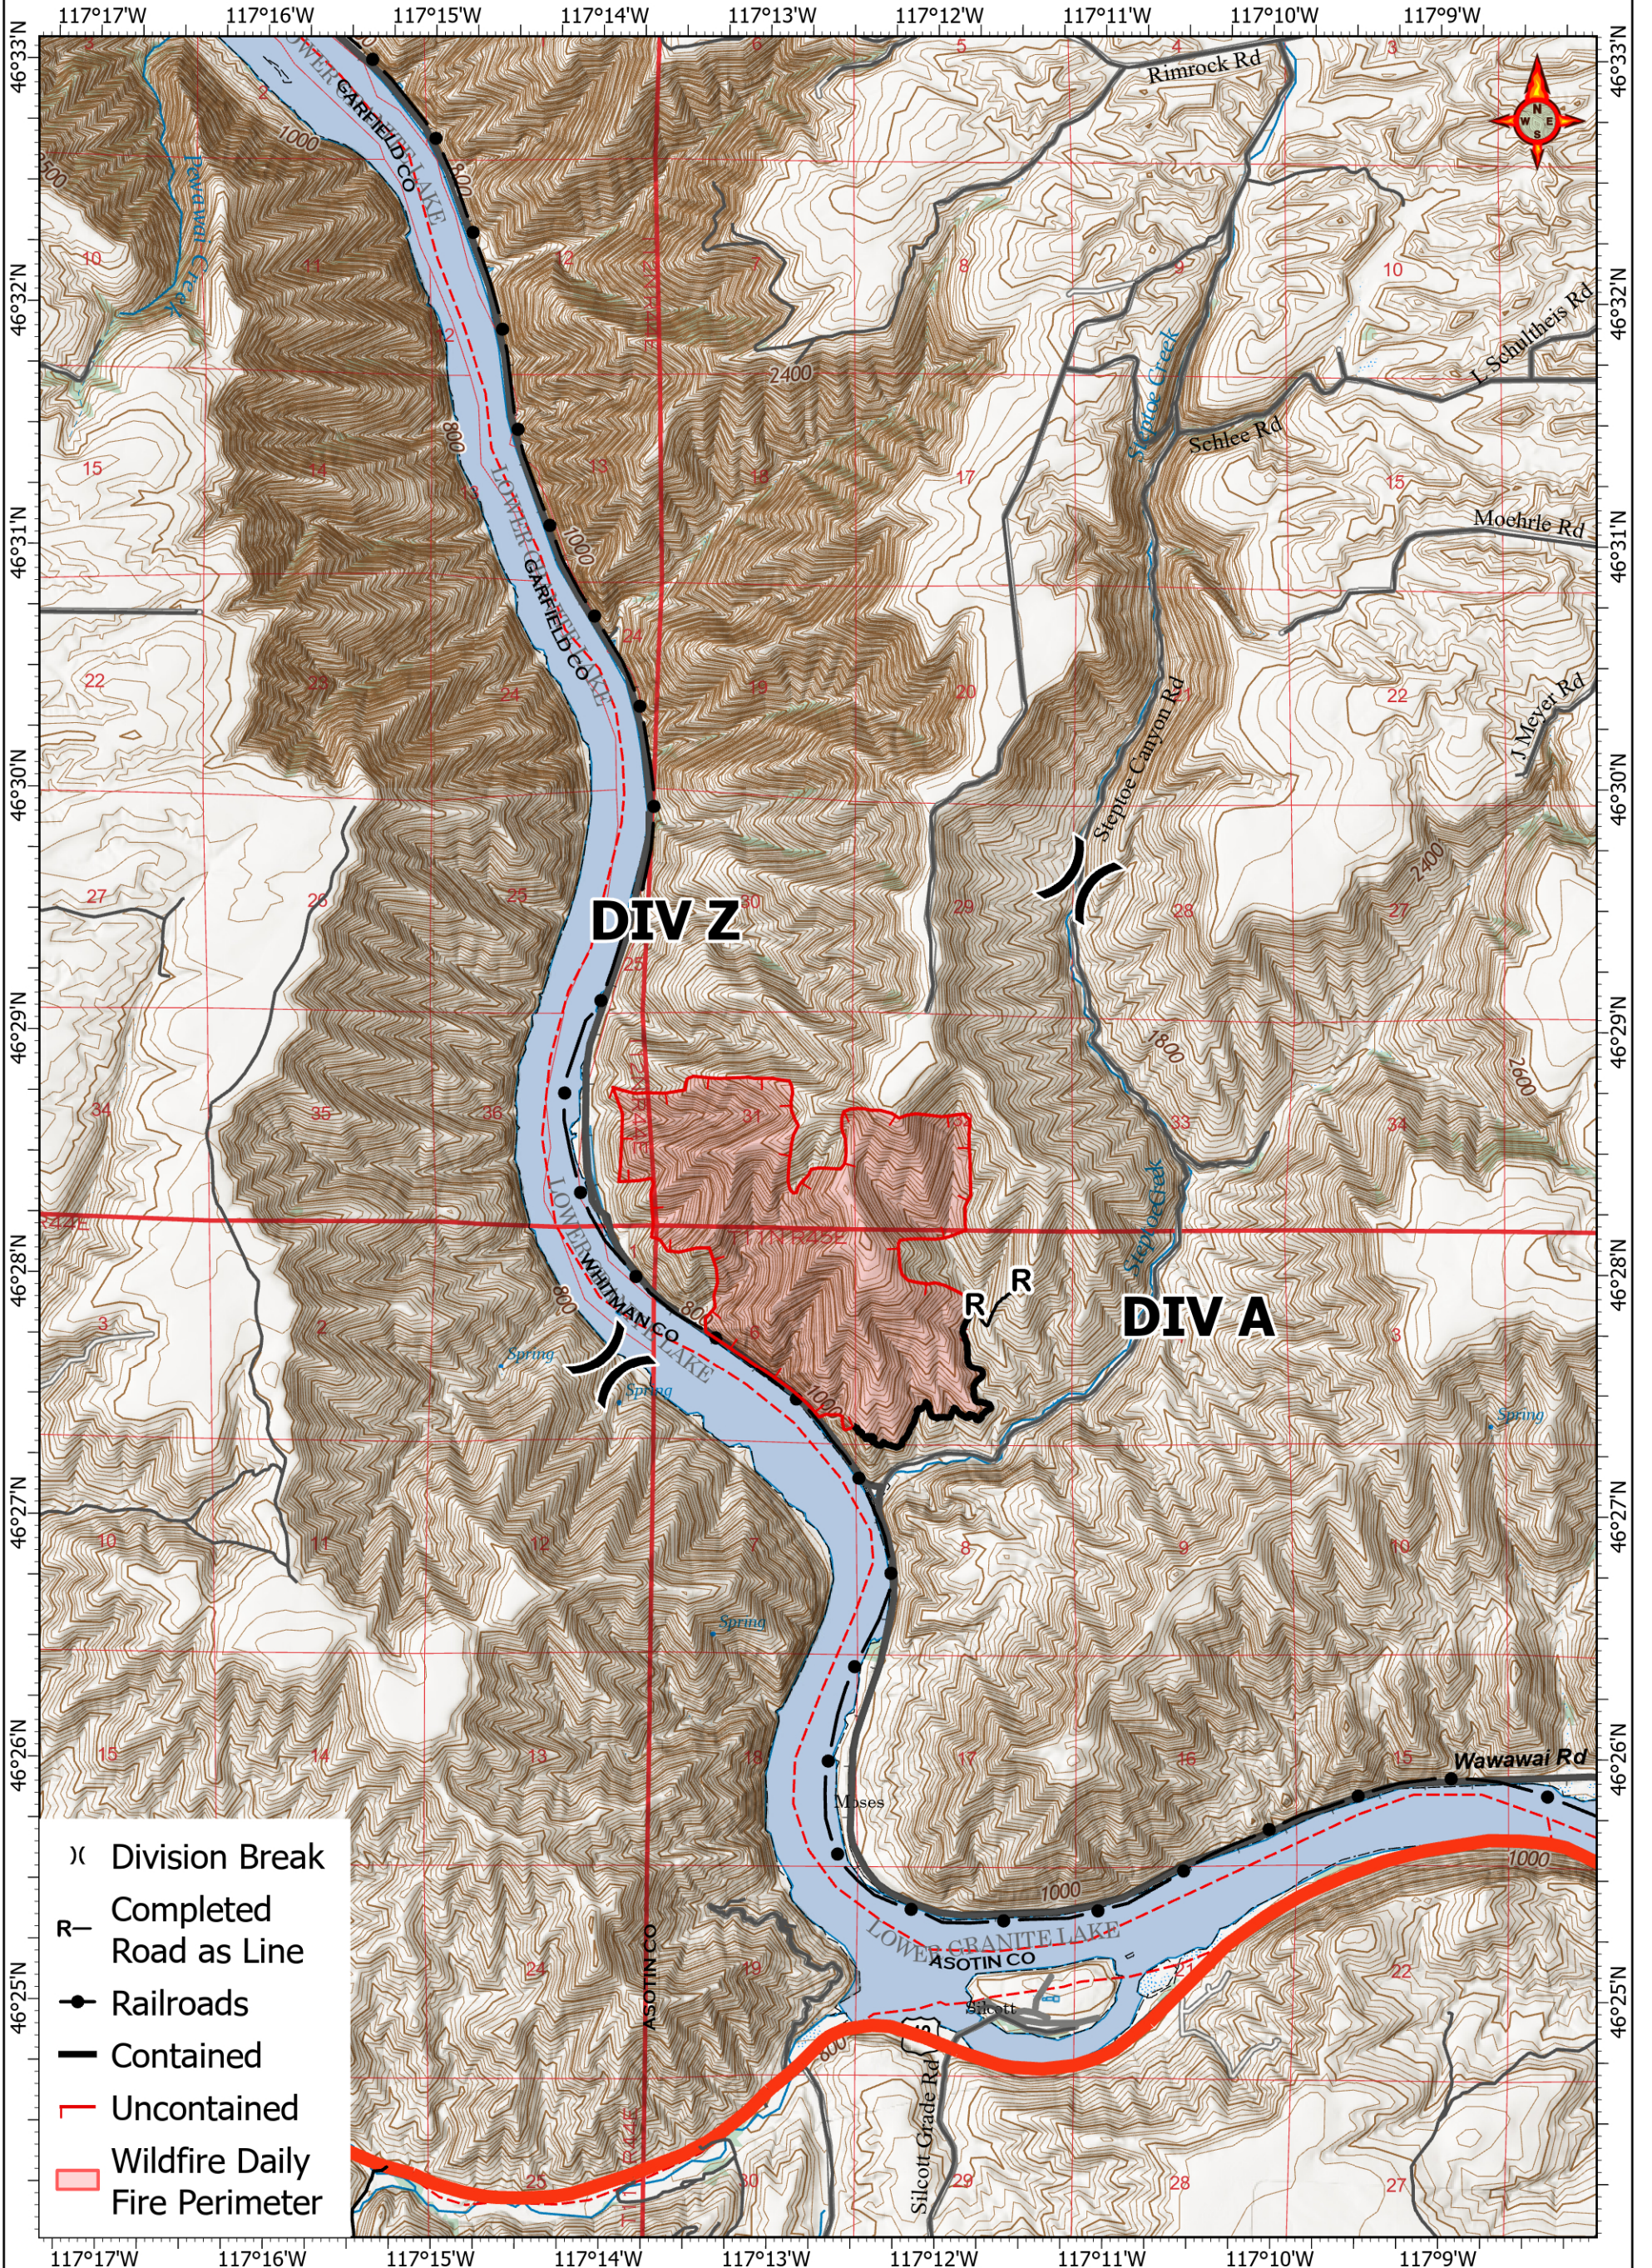

Scan to access wildfire FTP site

Nisqually John WA-WFS-001303 6/16/2024

1,221 acres as of 2024/06/14 @ 2114

Operations

0 0.25 0.5 1

Miles

1:48,000 | rmler | 6/16/2024 0637
Acres from satellite IR (VIIRS and MODIS)
North American 1983 Datum. LatLong Grid

DIV Z

DIV A

- X Division Break
- R Completed Road as Line
- Railroads
- Contained
- Uncontained
- Wildfire Daily Fire Perimeter