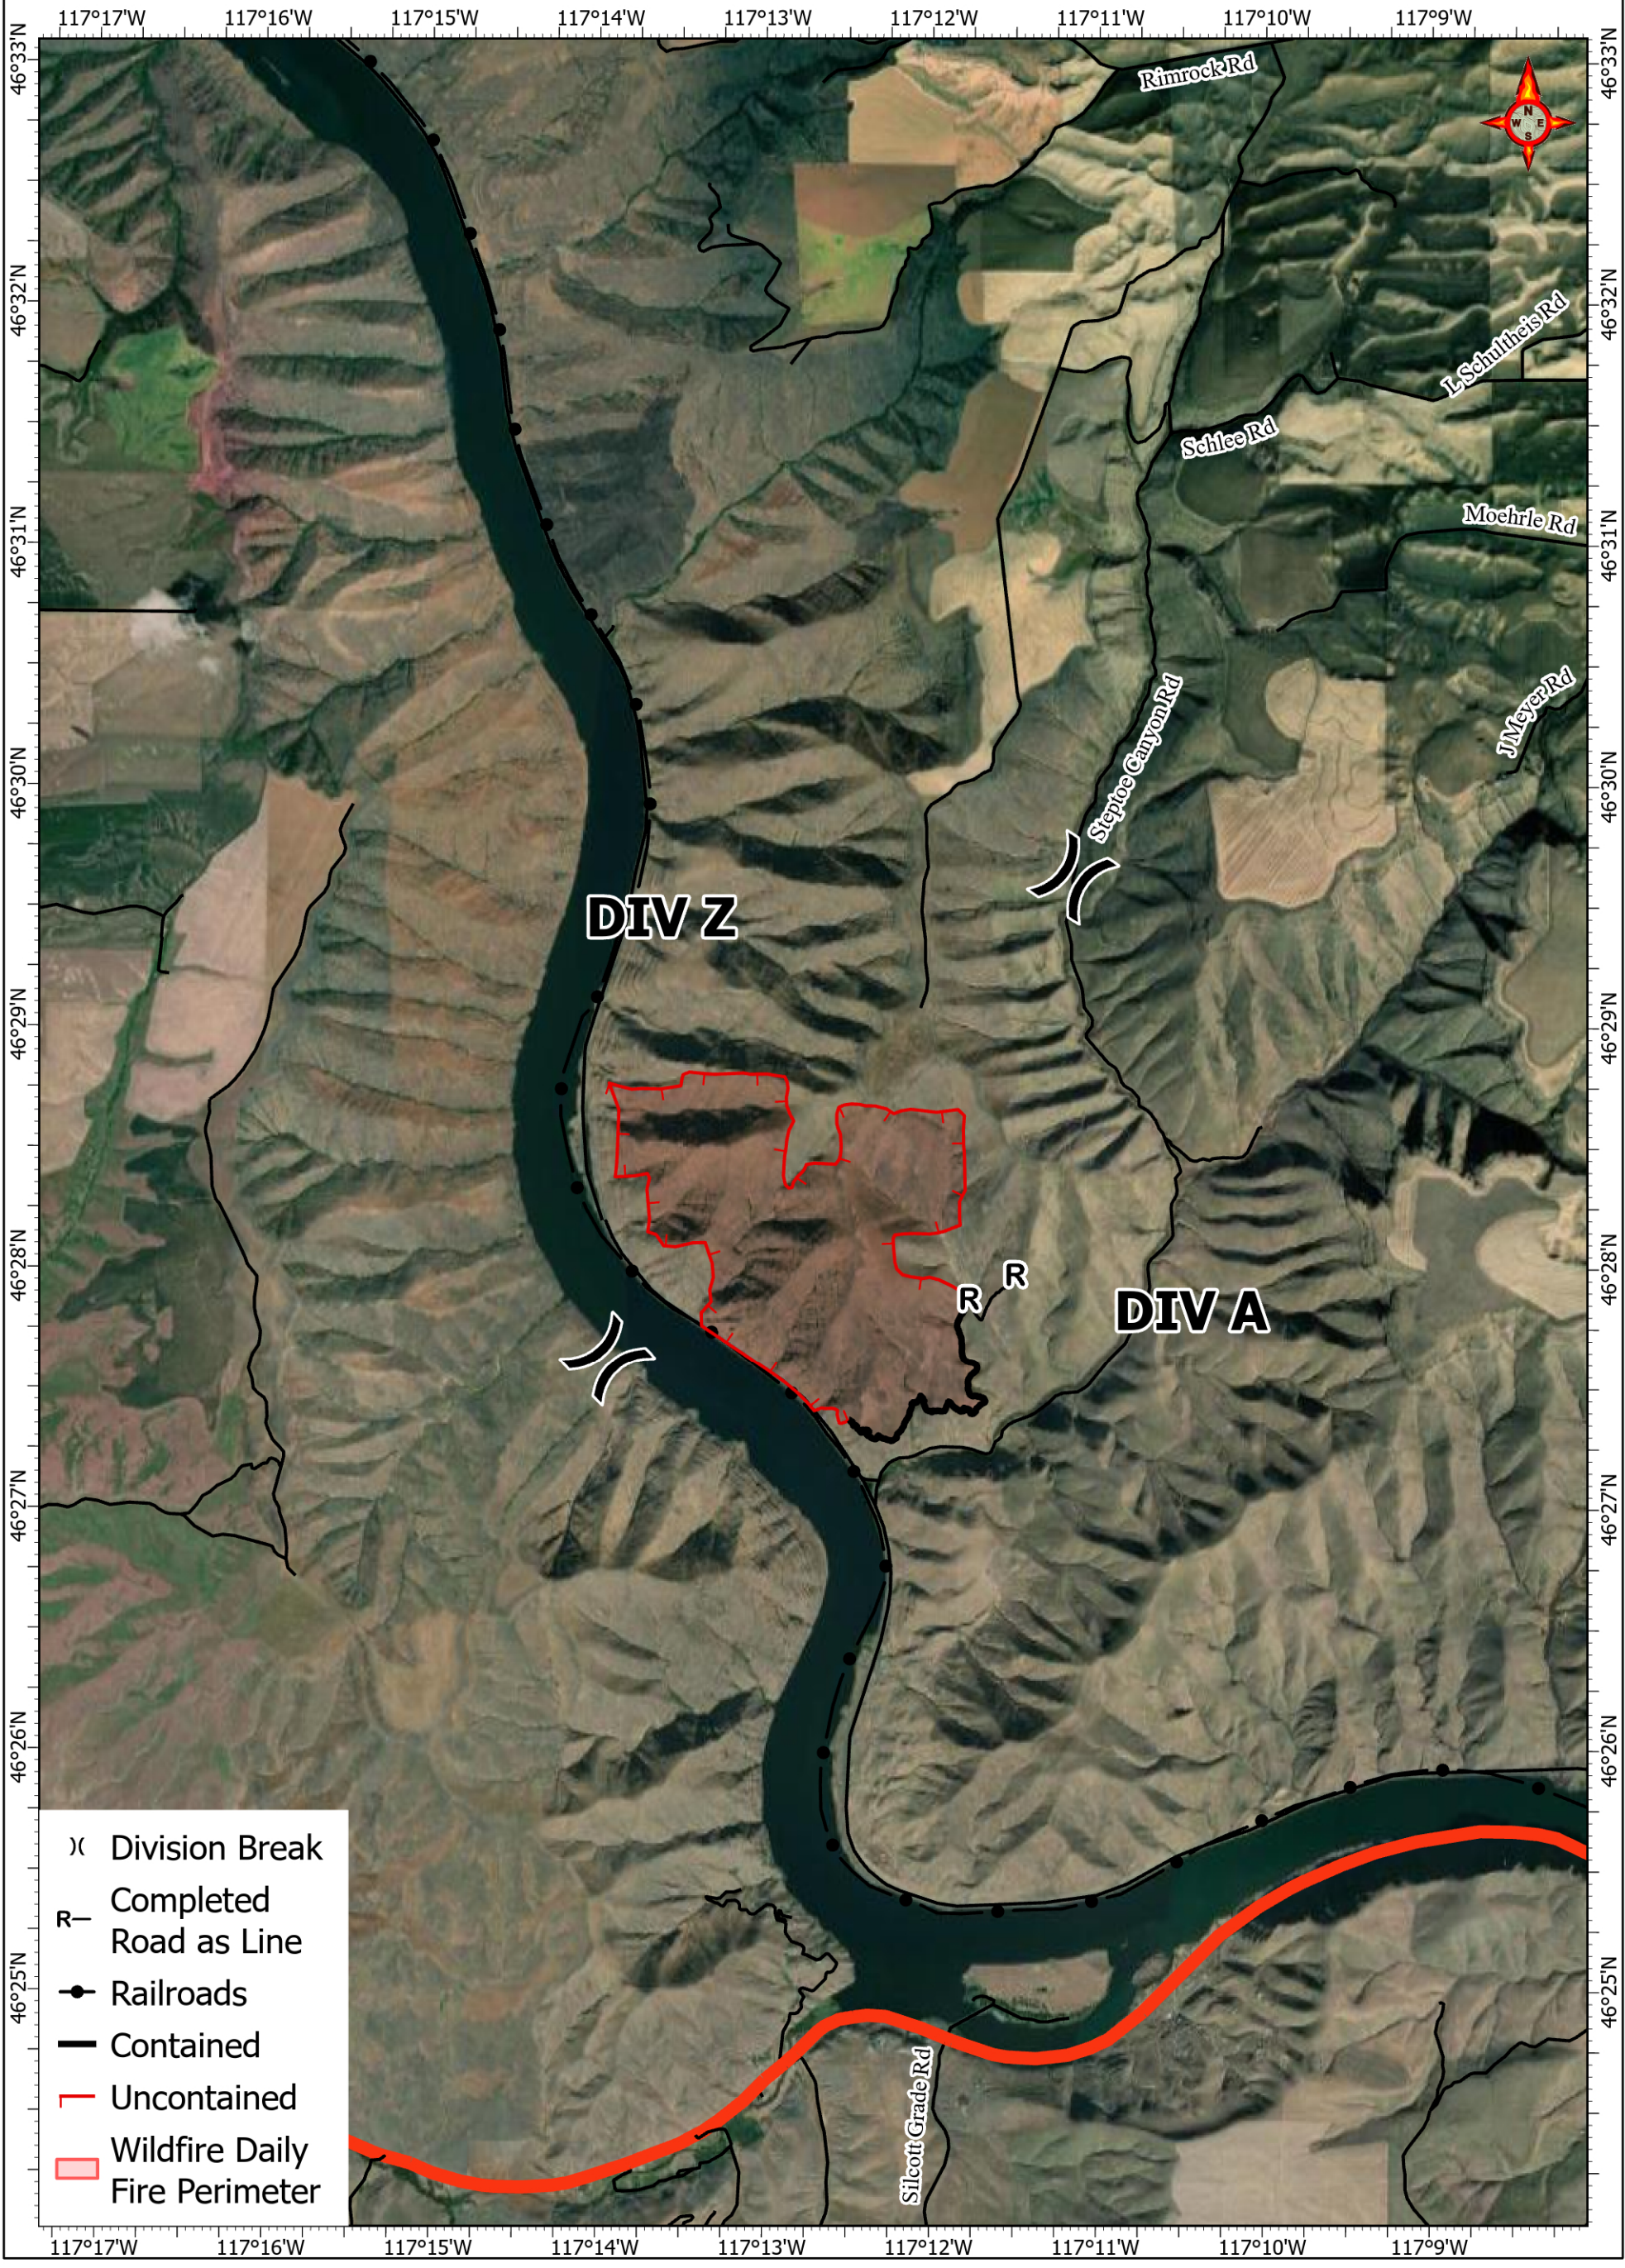

Scan to access wildfire FTP site

Nisqually John  
WA-WFS-001303  
6/16/2024

1,221 acres as of 2024/06/14 @ 2114

# Operations

0 0.25 0.5 1

Miles

1:48,000 | rmiller | 6/16/2024 0644  
Acres from satellite IR (VIIRS and MODIS)  
North American 1983 Datum. LatLong Grid

- (X) Division Break
- R- Completed Road as Line
- Railroads
- Contained
- - - Uncontained
- ▭ Wildfire Daily Fire Perimeter