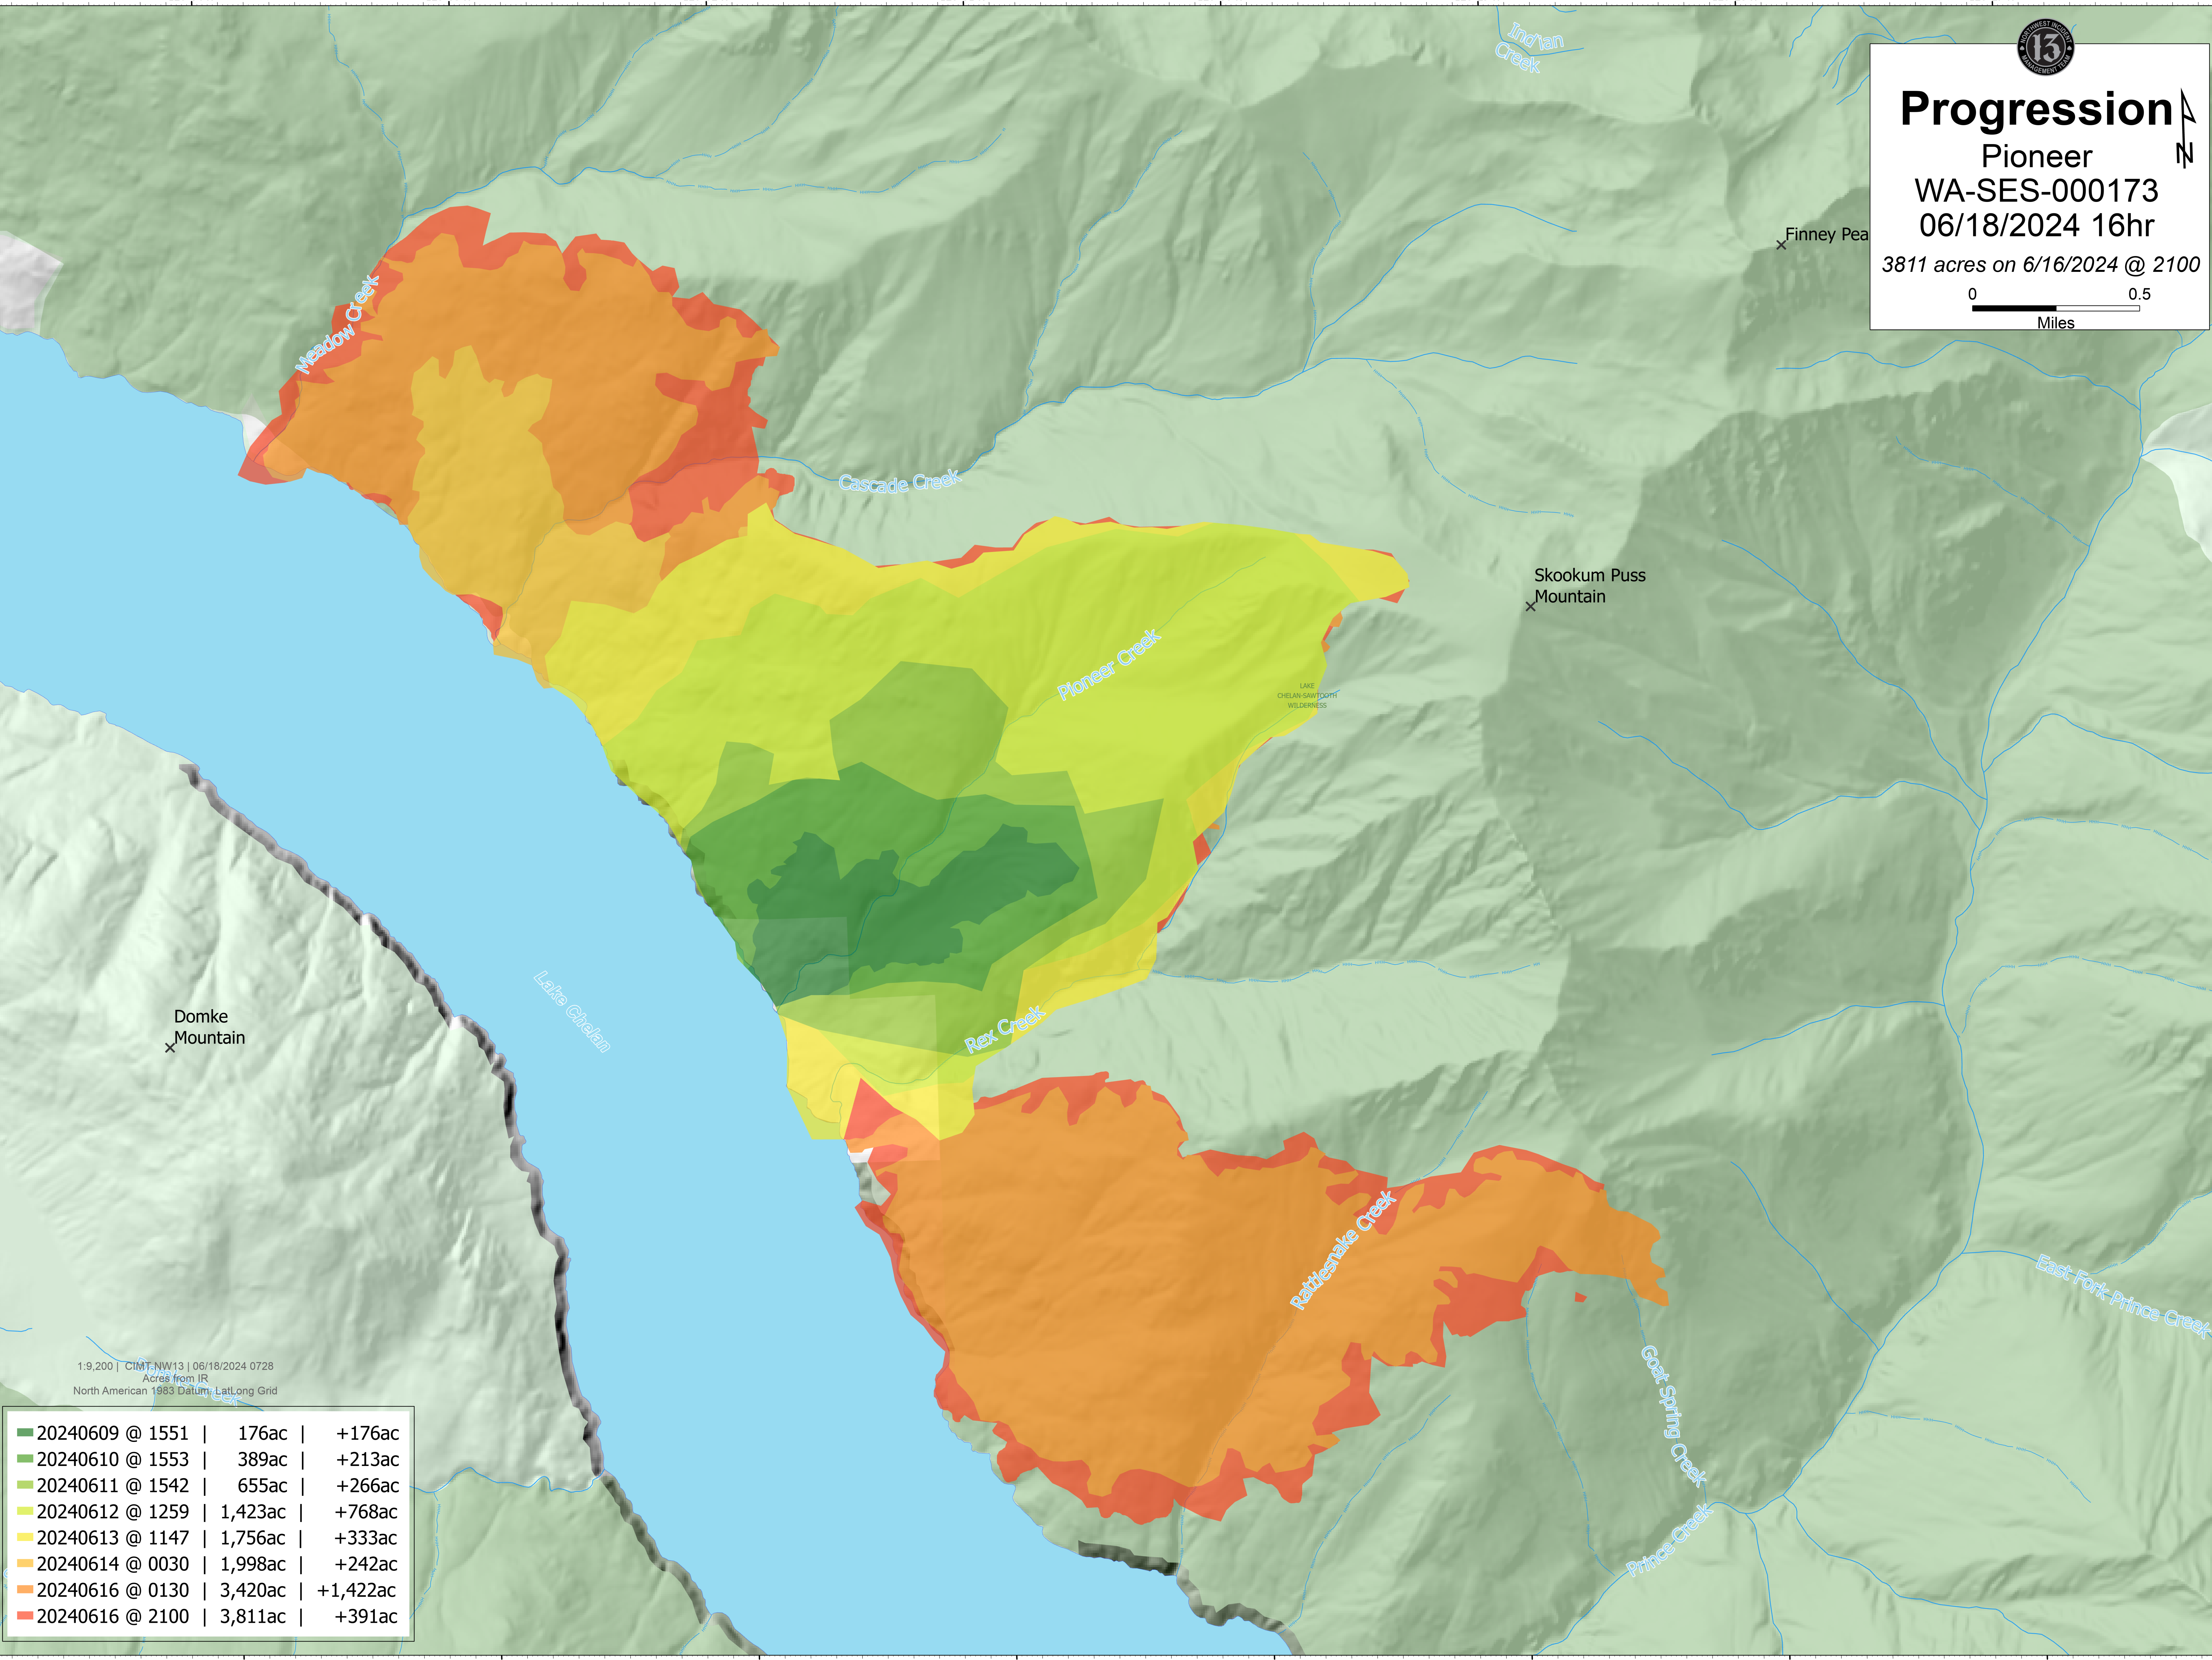

Progression

Pioneer
WA-SES-000173
06/18/2024 16hr
3811 acres on 6/16/2024 @ 2100

0 0.5
Miles

1:9,200 | CIMT_NW13 | 06/18/2024 0728
Acres from IR
North American 1983 Datum, Lat/Long Grid

20240609 @ 1551	176ac	+176ac
20240610 @ 1553	389ac	+213ac
20240611 @ 1542	655ac	+266ac
20240612 @ 1259	1,423ac	+768ac
20240613 @ 1147	1,756ac	+333ac
20240614 @ 0030	1,998ac	+242ac
20240616 @ 0130	3,420ac	+1,422ac
20240616 @ 2100	3,811ac	+391ac