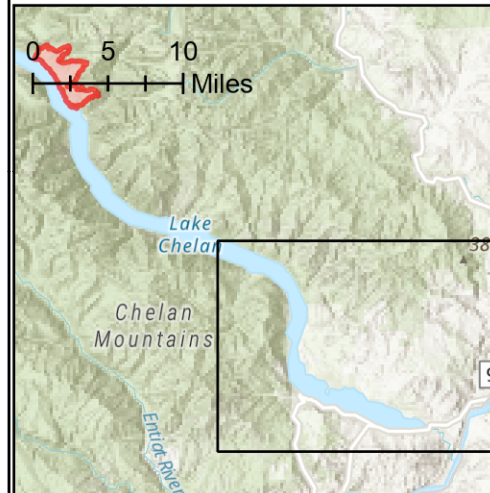

Boat Transportation

Pioneer

WA-SES-000173

06/21/2024 16hr

4157 acres at 6/20/2024 @ 0045

-  Aerial Hazard
-  Helispot
-  Helibase
-  Incident Command Post
-  Drop Point
-  Staging Area
-  Other
-  Landmark
-  Repeater
-  Draft Site
-  Docks
-  Label Point

1:88,986 | CIMT NW13 | 06/20/2024 2137
Acres from IR
North American 1983 Datum. LatLong Grid

Label	Comments	LatWGS84_DDM	LongWGS84_DDM
Lady of the Lake	Barge dock; 1418 W Woodin Ave, Chelan, WA 98816	47° 50.159' N	120° 02.289' W
Fields Point Landing	17100 S. Lakeshore Rd, Chelan, WA 98816	47° 58.198' N	120° 12.805' W
FS Dock	Near 21500 S. Lakeshore Road, Chelan, WA	47° 59.667' N	120° 16.188' W