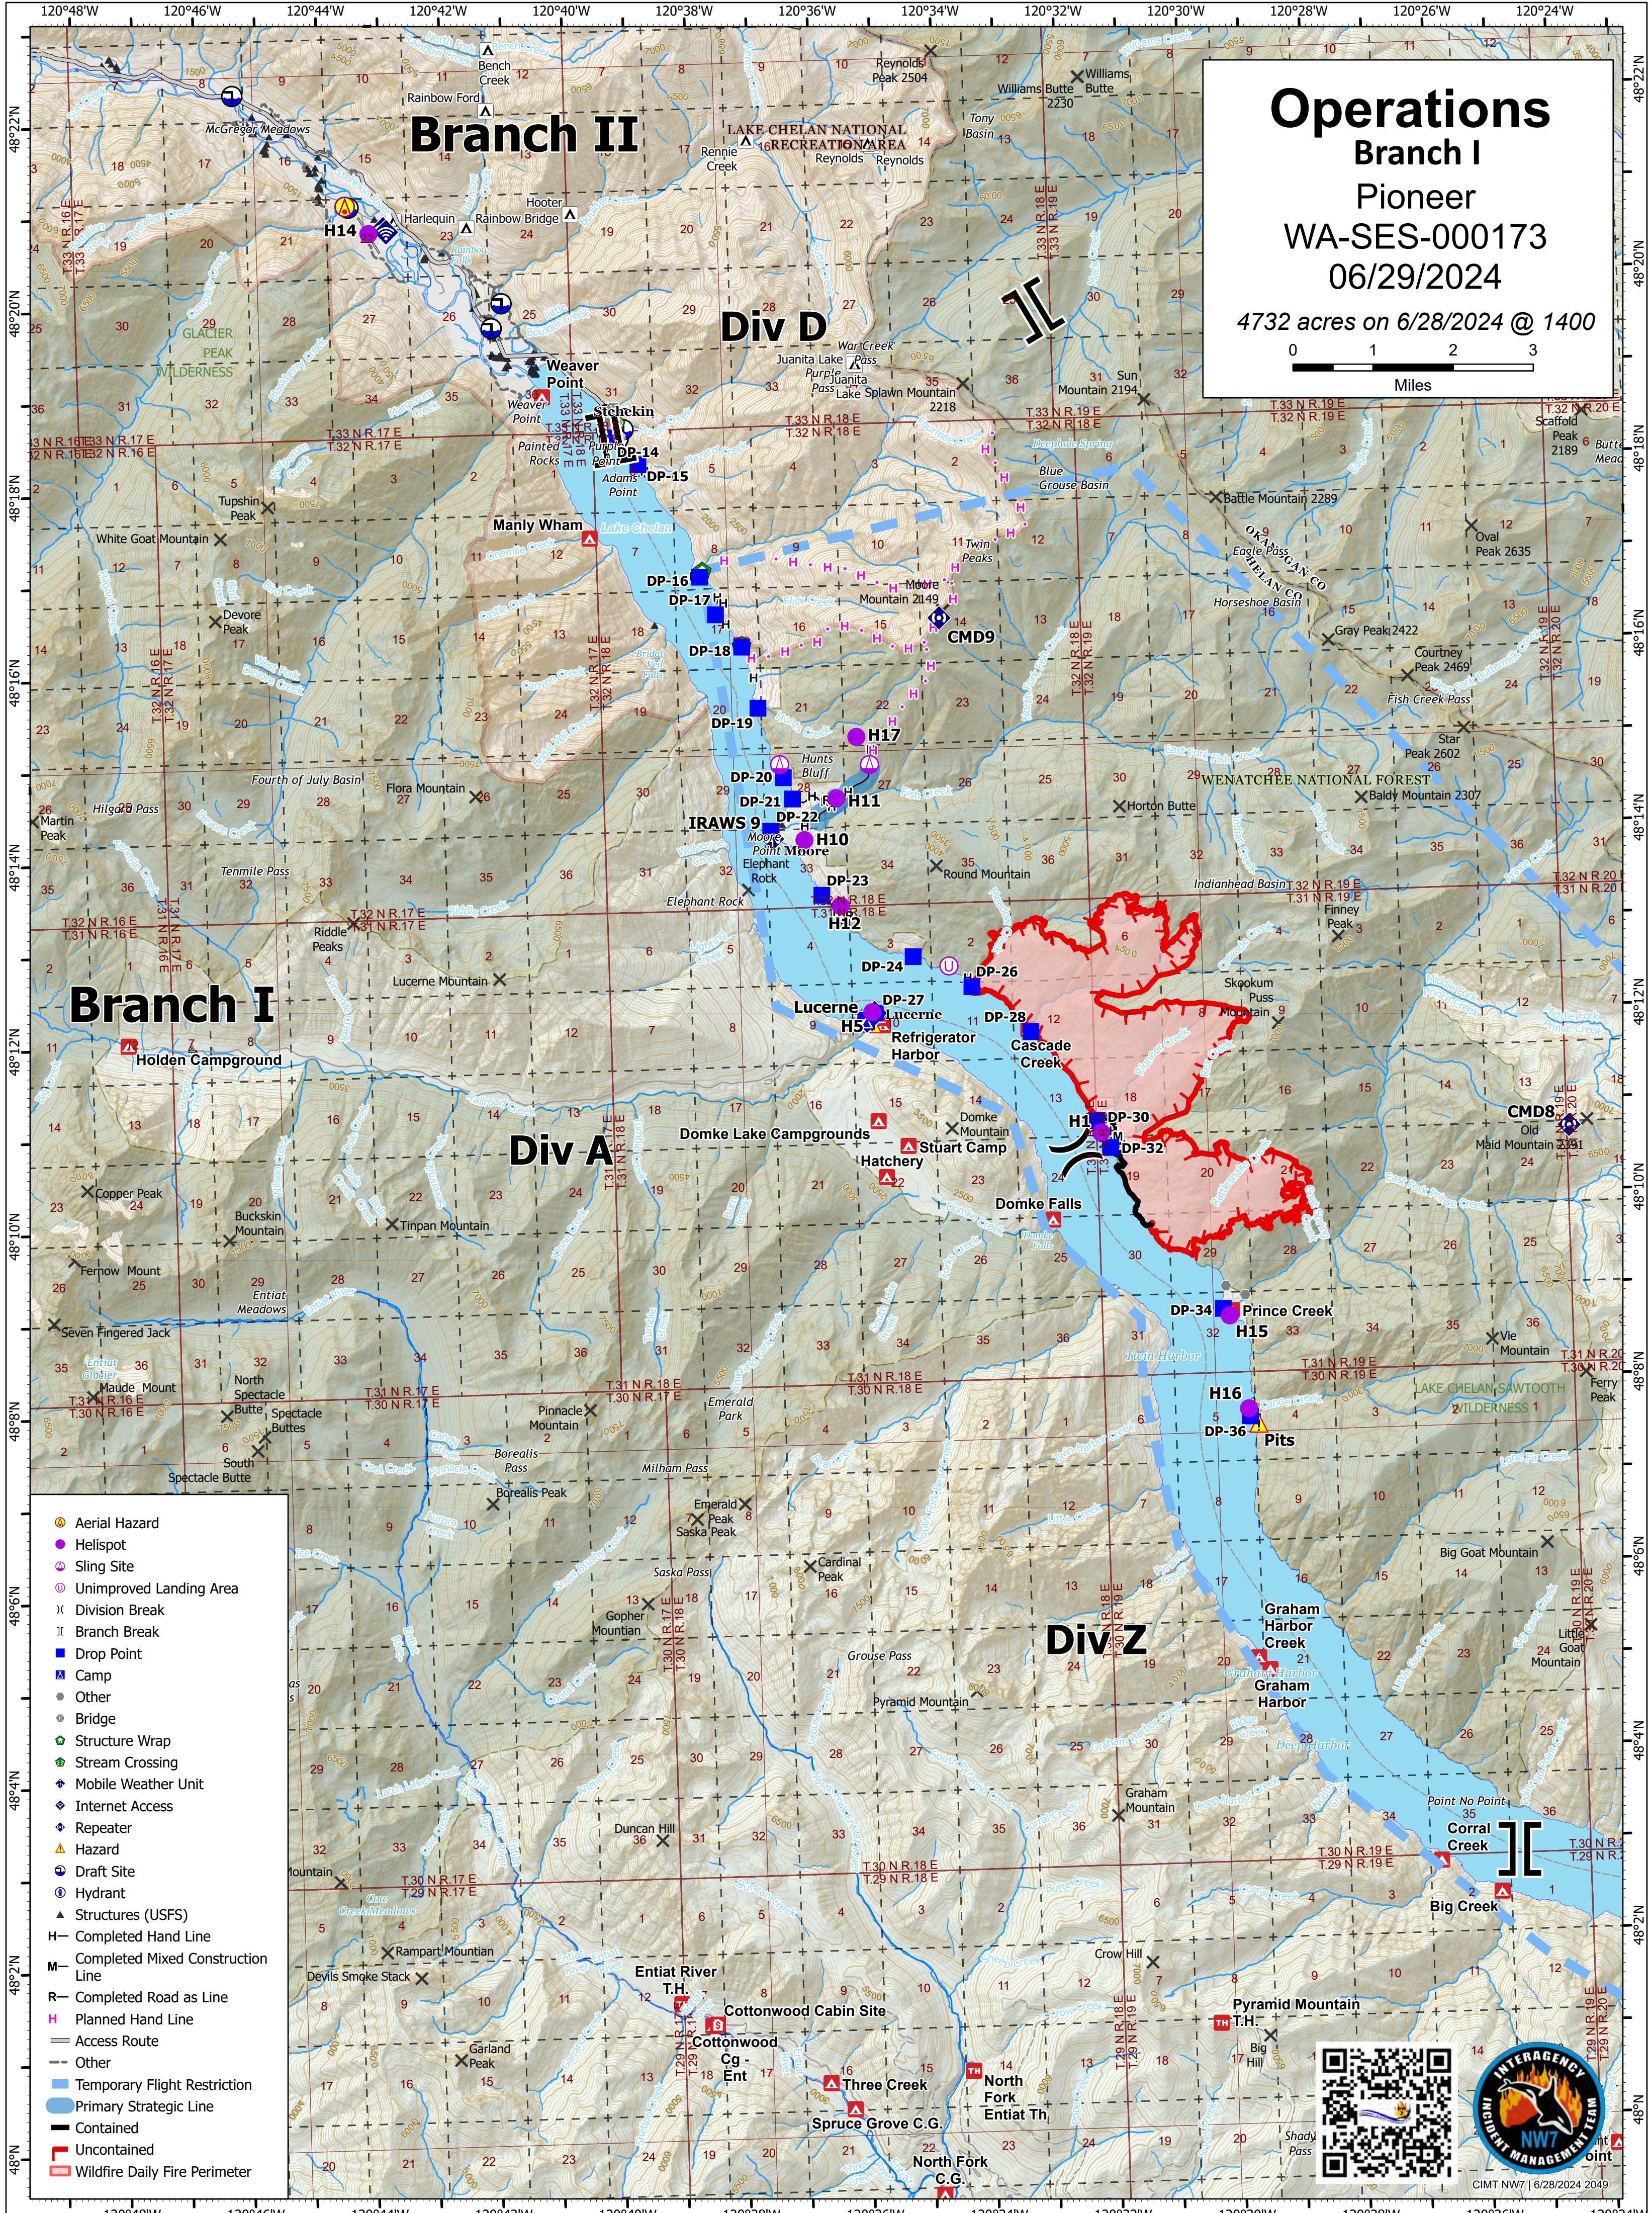

# Operations Branch I Pioneer WA-SES-000173 06/29/2024

4732 acres on 6/28/2024 @ 1400

Miles

- Aerial Hazard
- Helispot
- Sling Site
- Unimproved Landing Area
- ✕ Division Break
- || Branch Break
- Drop Point
- Camp
- Other
- Bridge
- Structure Wrap
- Stream Crossing
- Mobile Weather Unit
- Internet Access
- Repeater
- ▲ Hazard
- Draft Site
- Hydrant
- ▲ Structures (USFS)
- H— Completed Hand Line
- M— Completed Mixed Construction Line
- R— Completed Road as Line
- H— Planned Hand Line
- Access Route
- Other
- Temporary Flight Restriction
- Primary Strategic Line
- Contained
- Uncontained
- Wildfire Daily Fire Perimeter