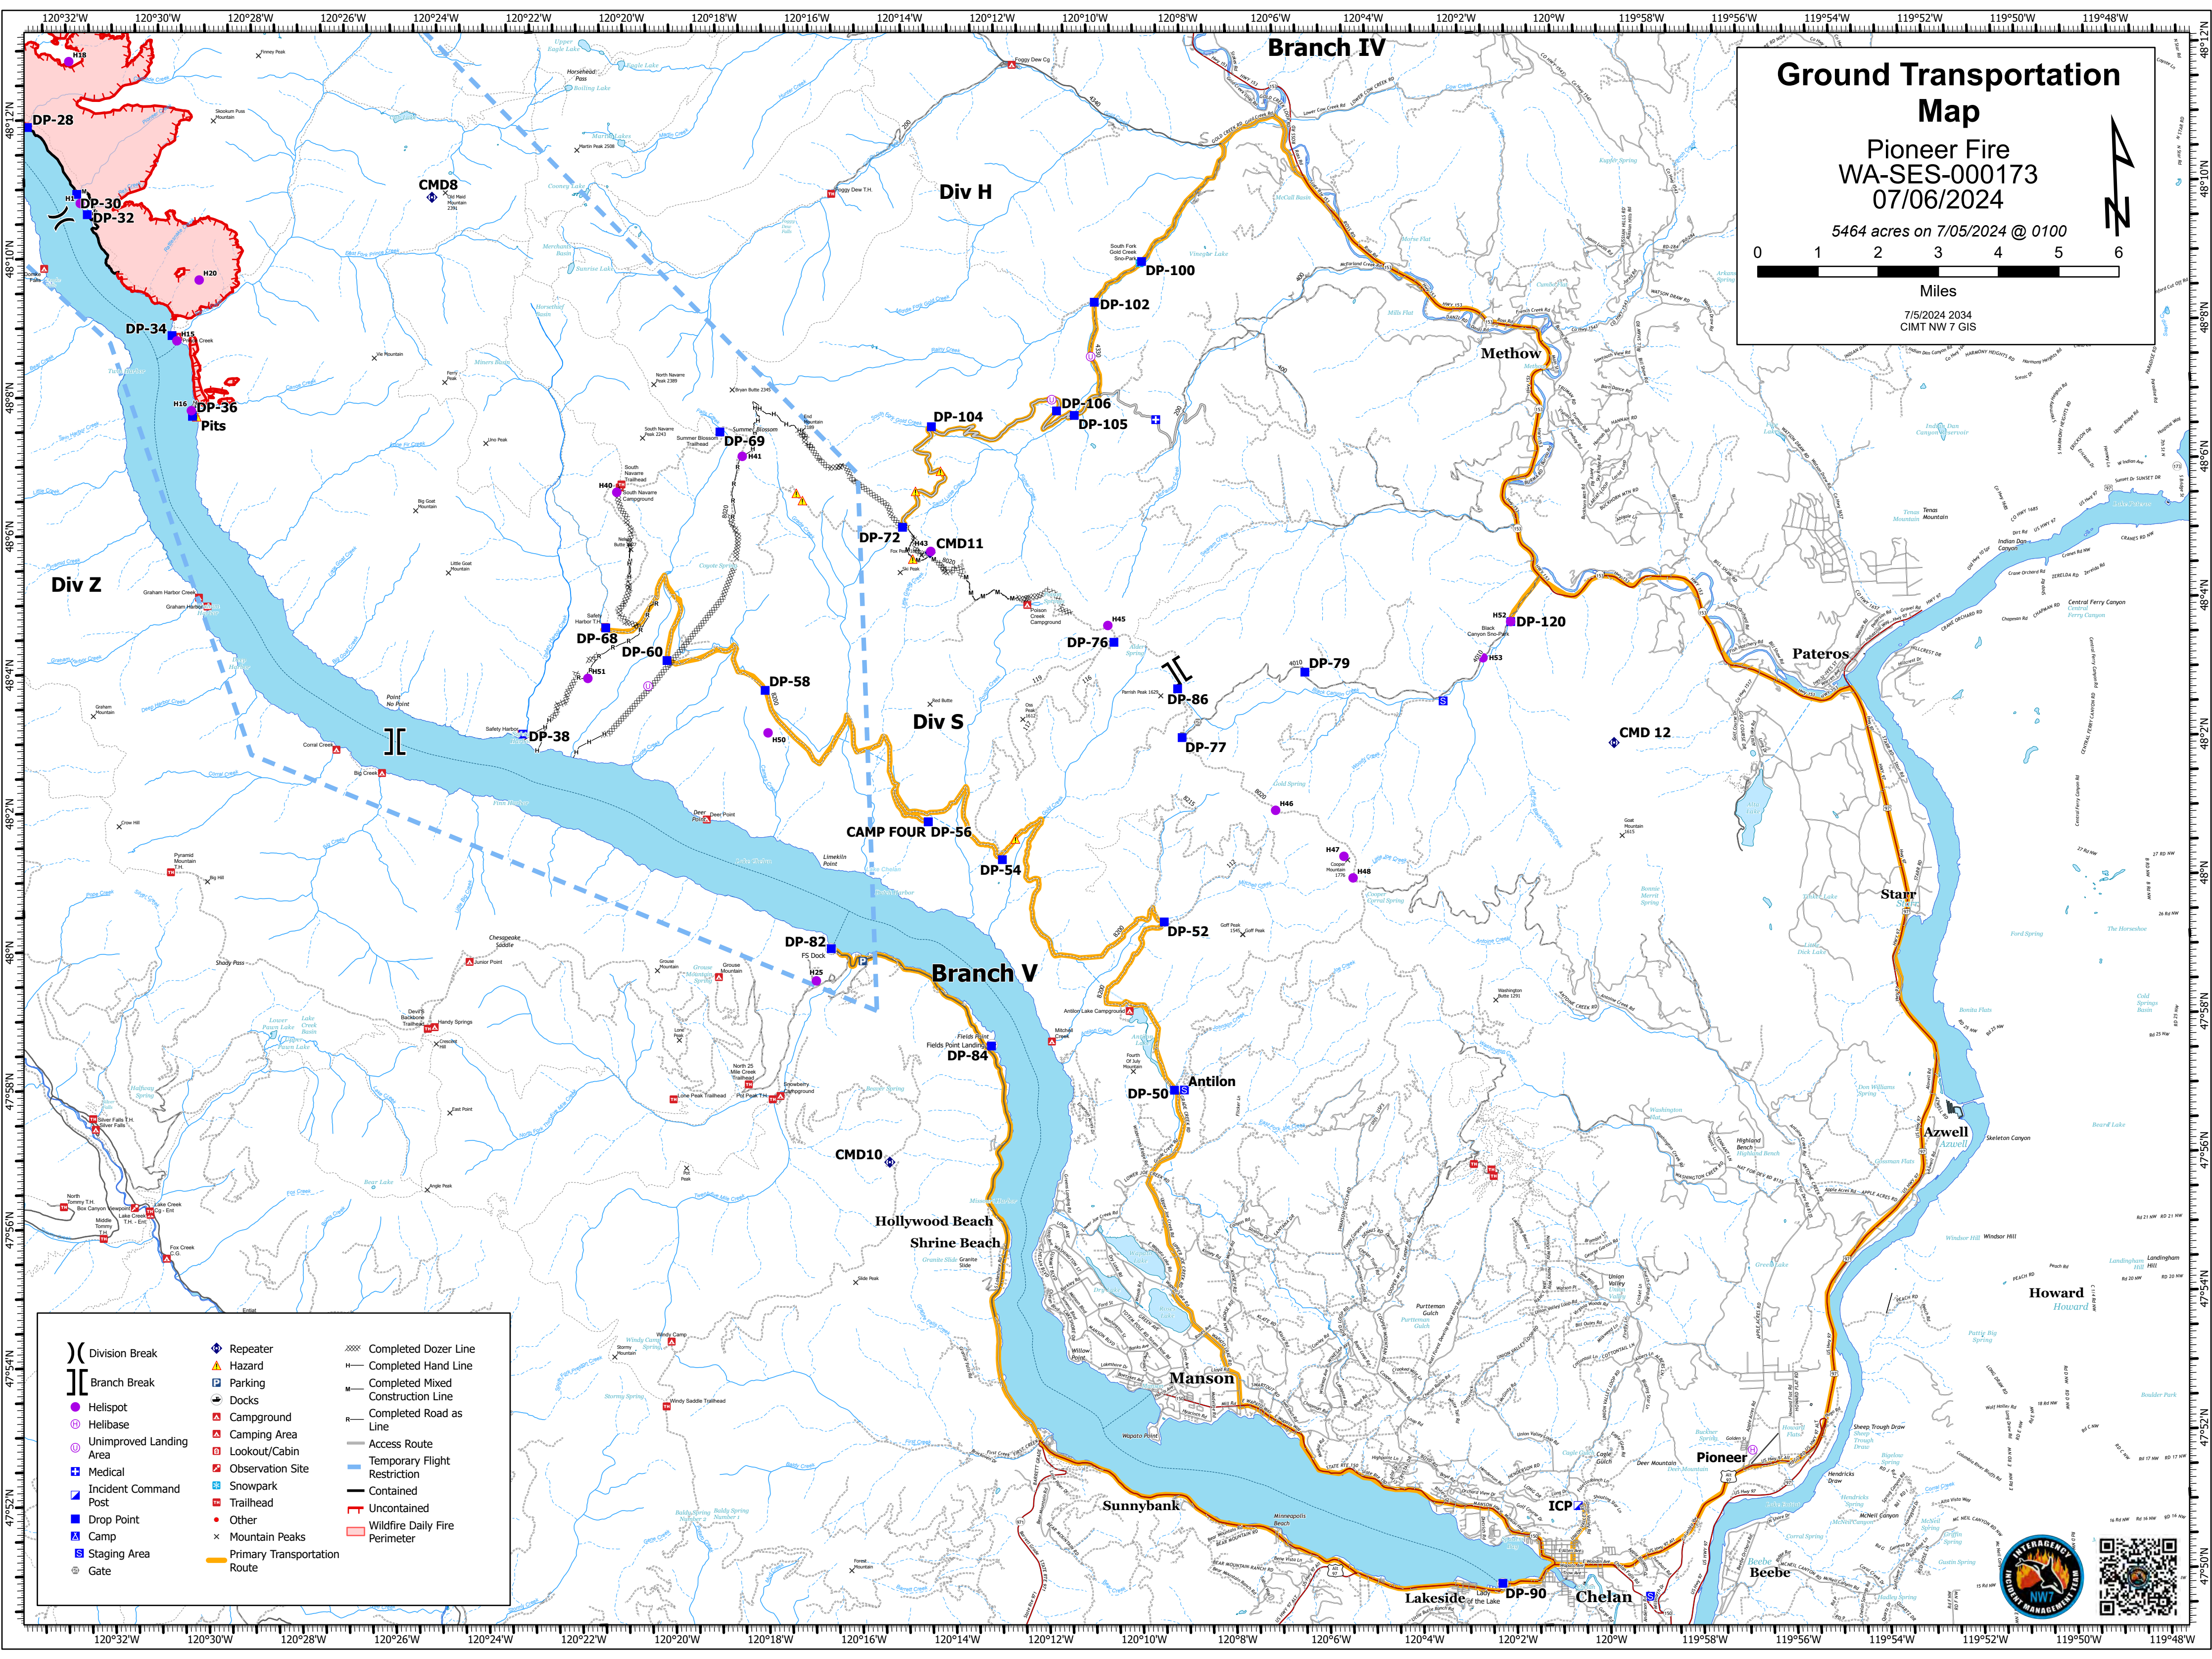

Ground Transportation Map

Pioneer Fire
WA-SES-000173
07/06/2024

5464 acres on 7/05/2024 @ 0100

Miles

7/5/2024 2034
CIMT NW 7 GIS

	Division Break		Repeater		Completed Dozer Line
	Branch Break		Hazard		Completed Hand Line
	Helispot		Parking		Completed Mixed Construction Line
	Helibase		Docks		Completed Road as Line
	Unimproved Landing Area		Campground		Access Route
	Medical		Camping Area		Temporary Flight Restriction
	Incident Command Post		Lookout/Cabin		Contained
	Drop Point		Observation Site		Uncontained
	Camp		Snowpark		Wildfire Daily Fire Perimeter
	Staging Area		Trailhead		
	Gate		Other		
			Mountain Peaks		
			Primary Transportation Route		