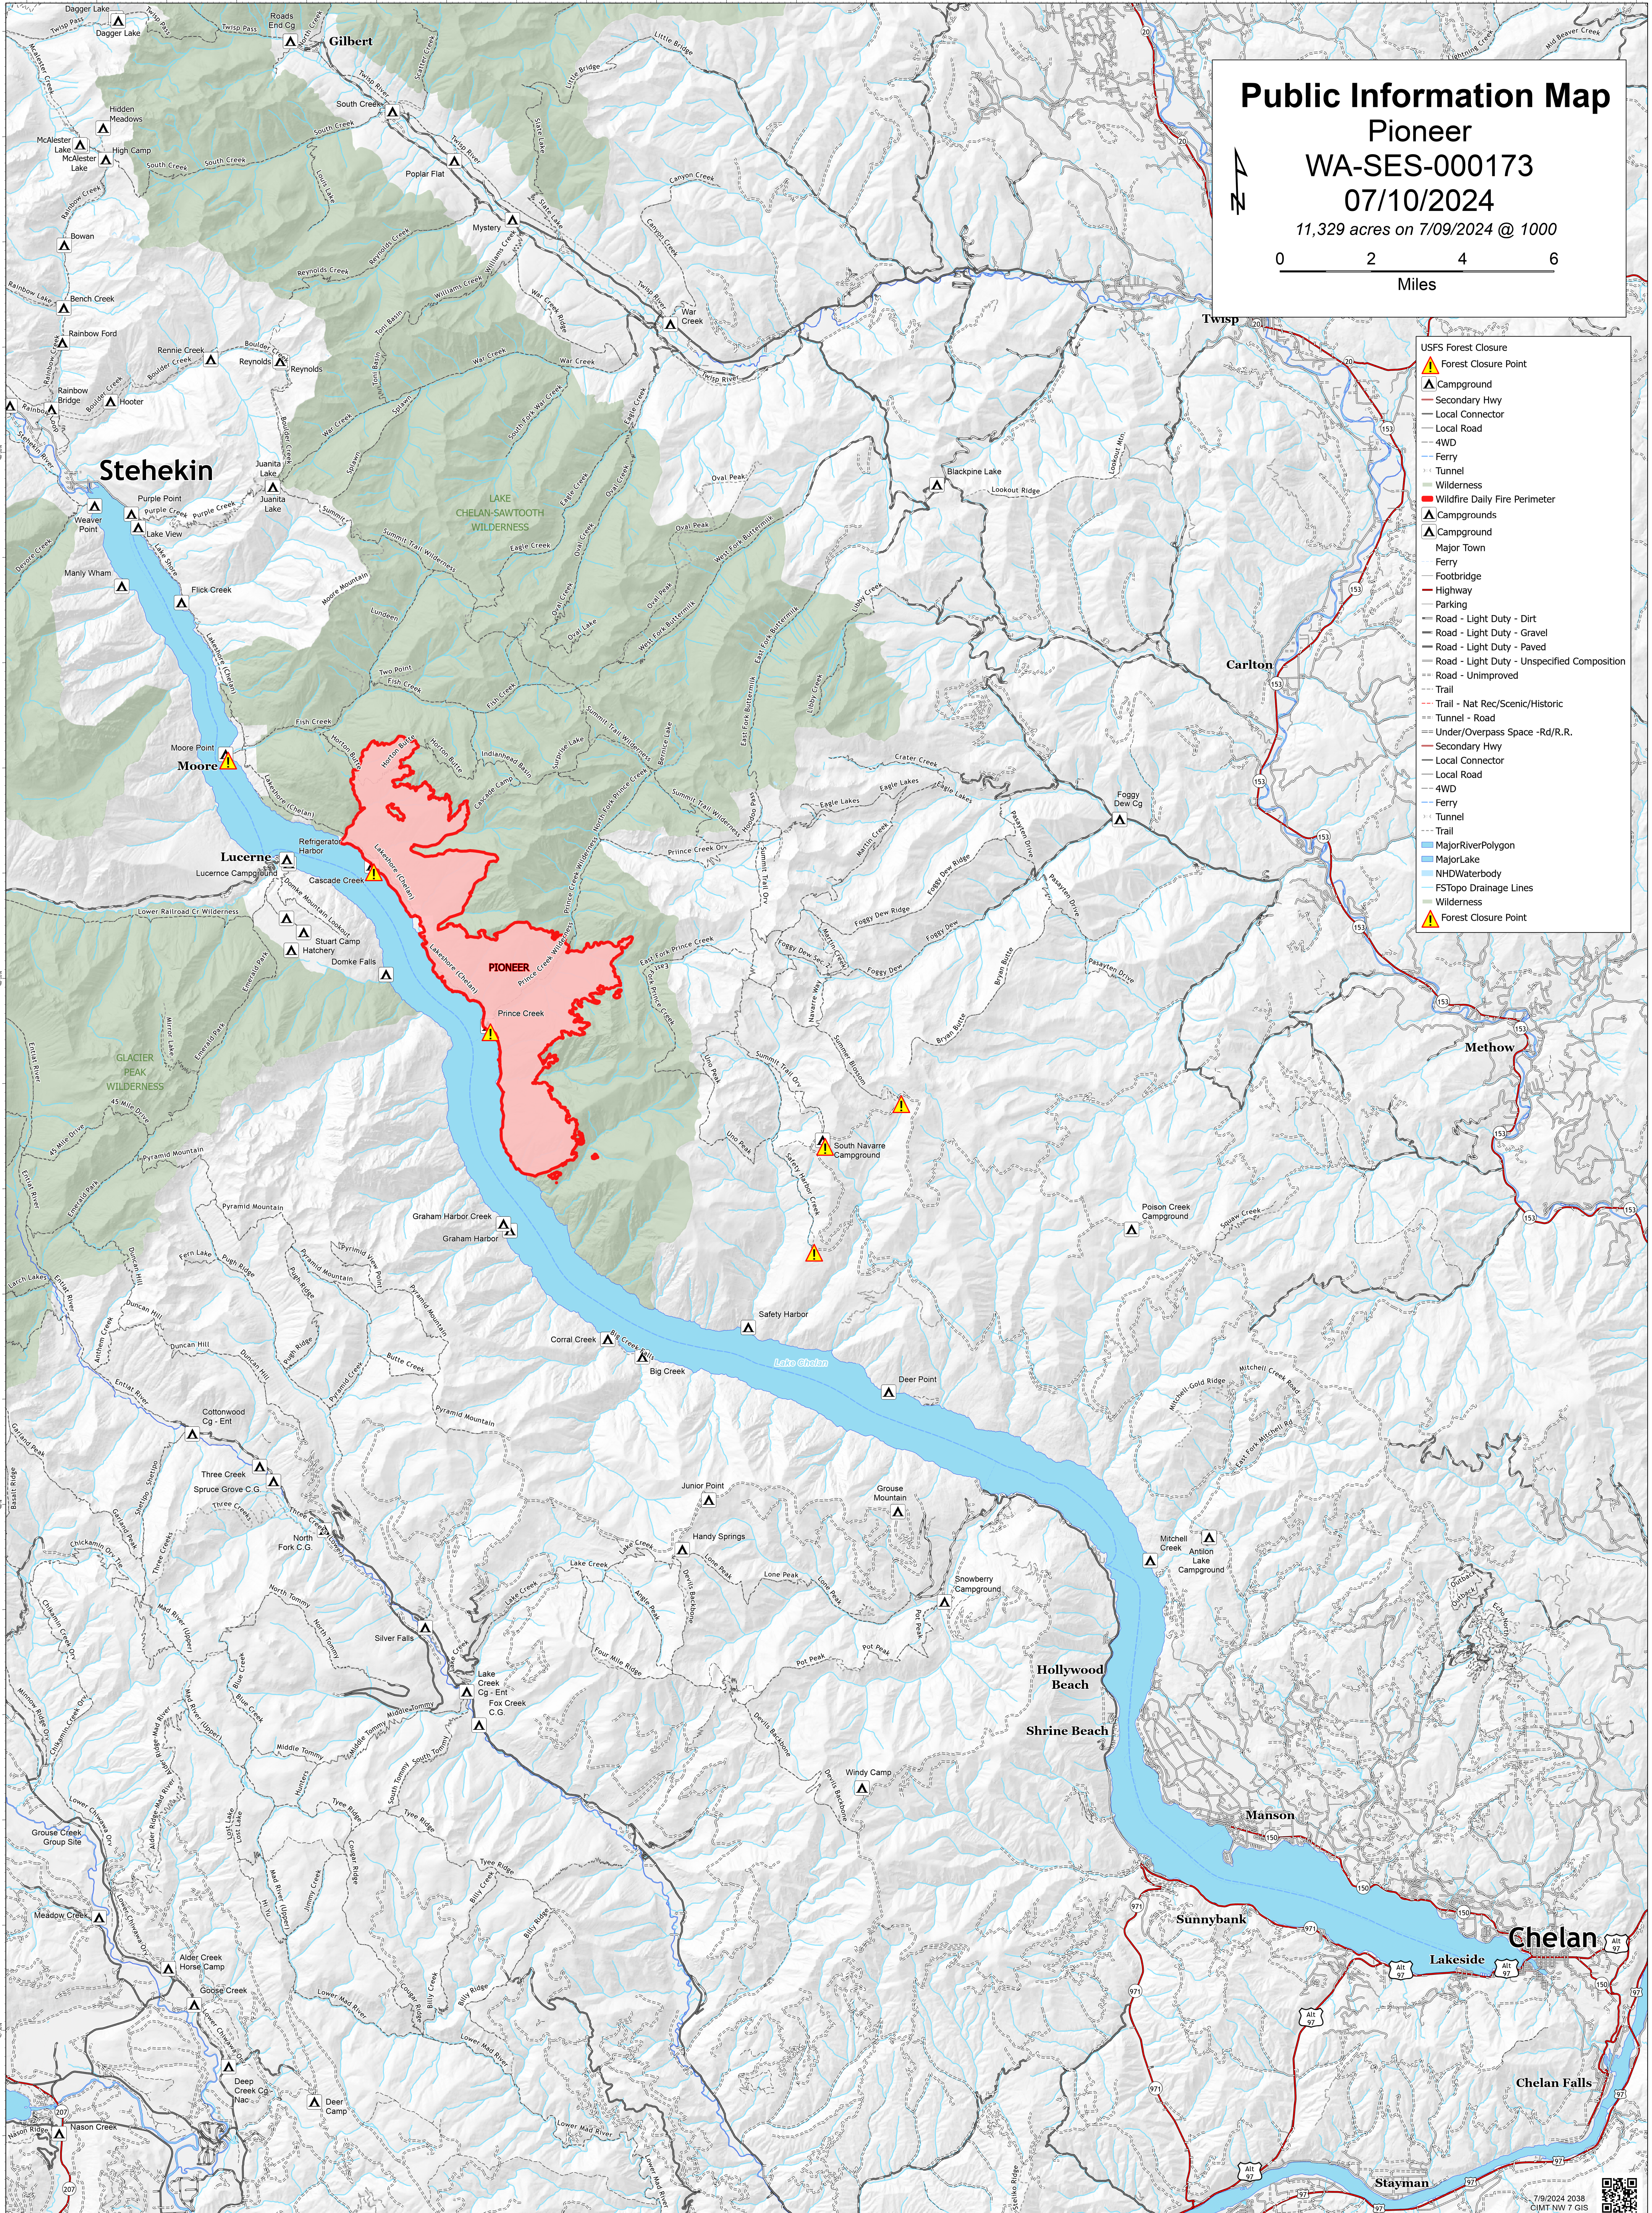

Public Information Map

Pioneer
WA-SES-000173
07/10/2024

11,329 acres on 7/09/2024 @ 1000

- USFS Forest Closure
- Forest Closure Point
- Campground
- Secondary Hwy
- Local Connector
- Local Road
- 4WD
- Ferry
- Tunnel
- Wilderness
- Wildfire Daily Fire Perimeter
- Campgrounds
- Campground
- Major Town
- Ferry
- Footbridge
- Highway
- Parking
- Road - Light Duty - Dirt
- Road - Light Duty - Gravel
- Road - Light Duty - Paved
- Road - Light Duty - Unspecified Composition
- Road - Unimproved
- Trail
- Trail - Nat Rec/Scenic/Historic
- Tunnel - Road
- Under/Overpass Space - Rd/R.R.
- Secondary Hwy
- Local Connector
- Local Road
- 4WD
- Ferry
- Tunnel
- Trail
- MajorRiverPolygon
- MajorLake
- NHDWaterbody
- FSTopo Drainage Lines
- Wilderness
- Forest Closure Point