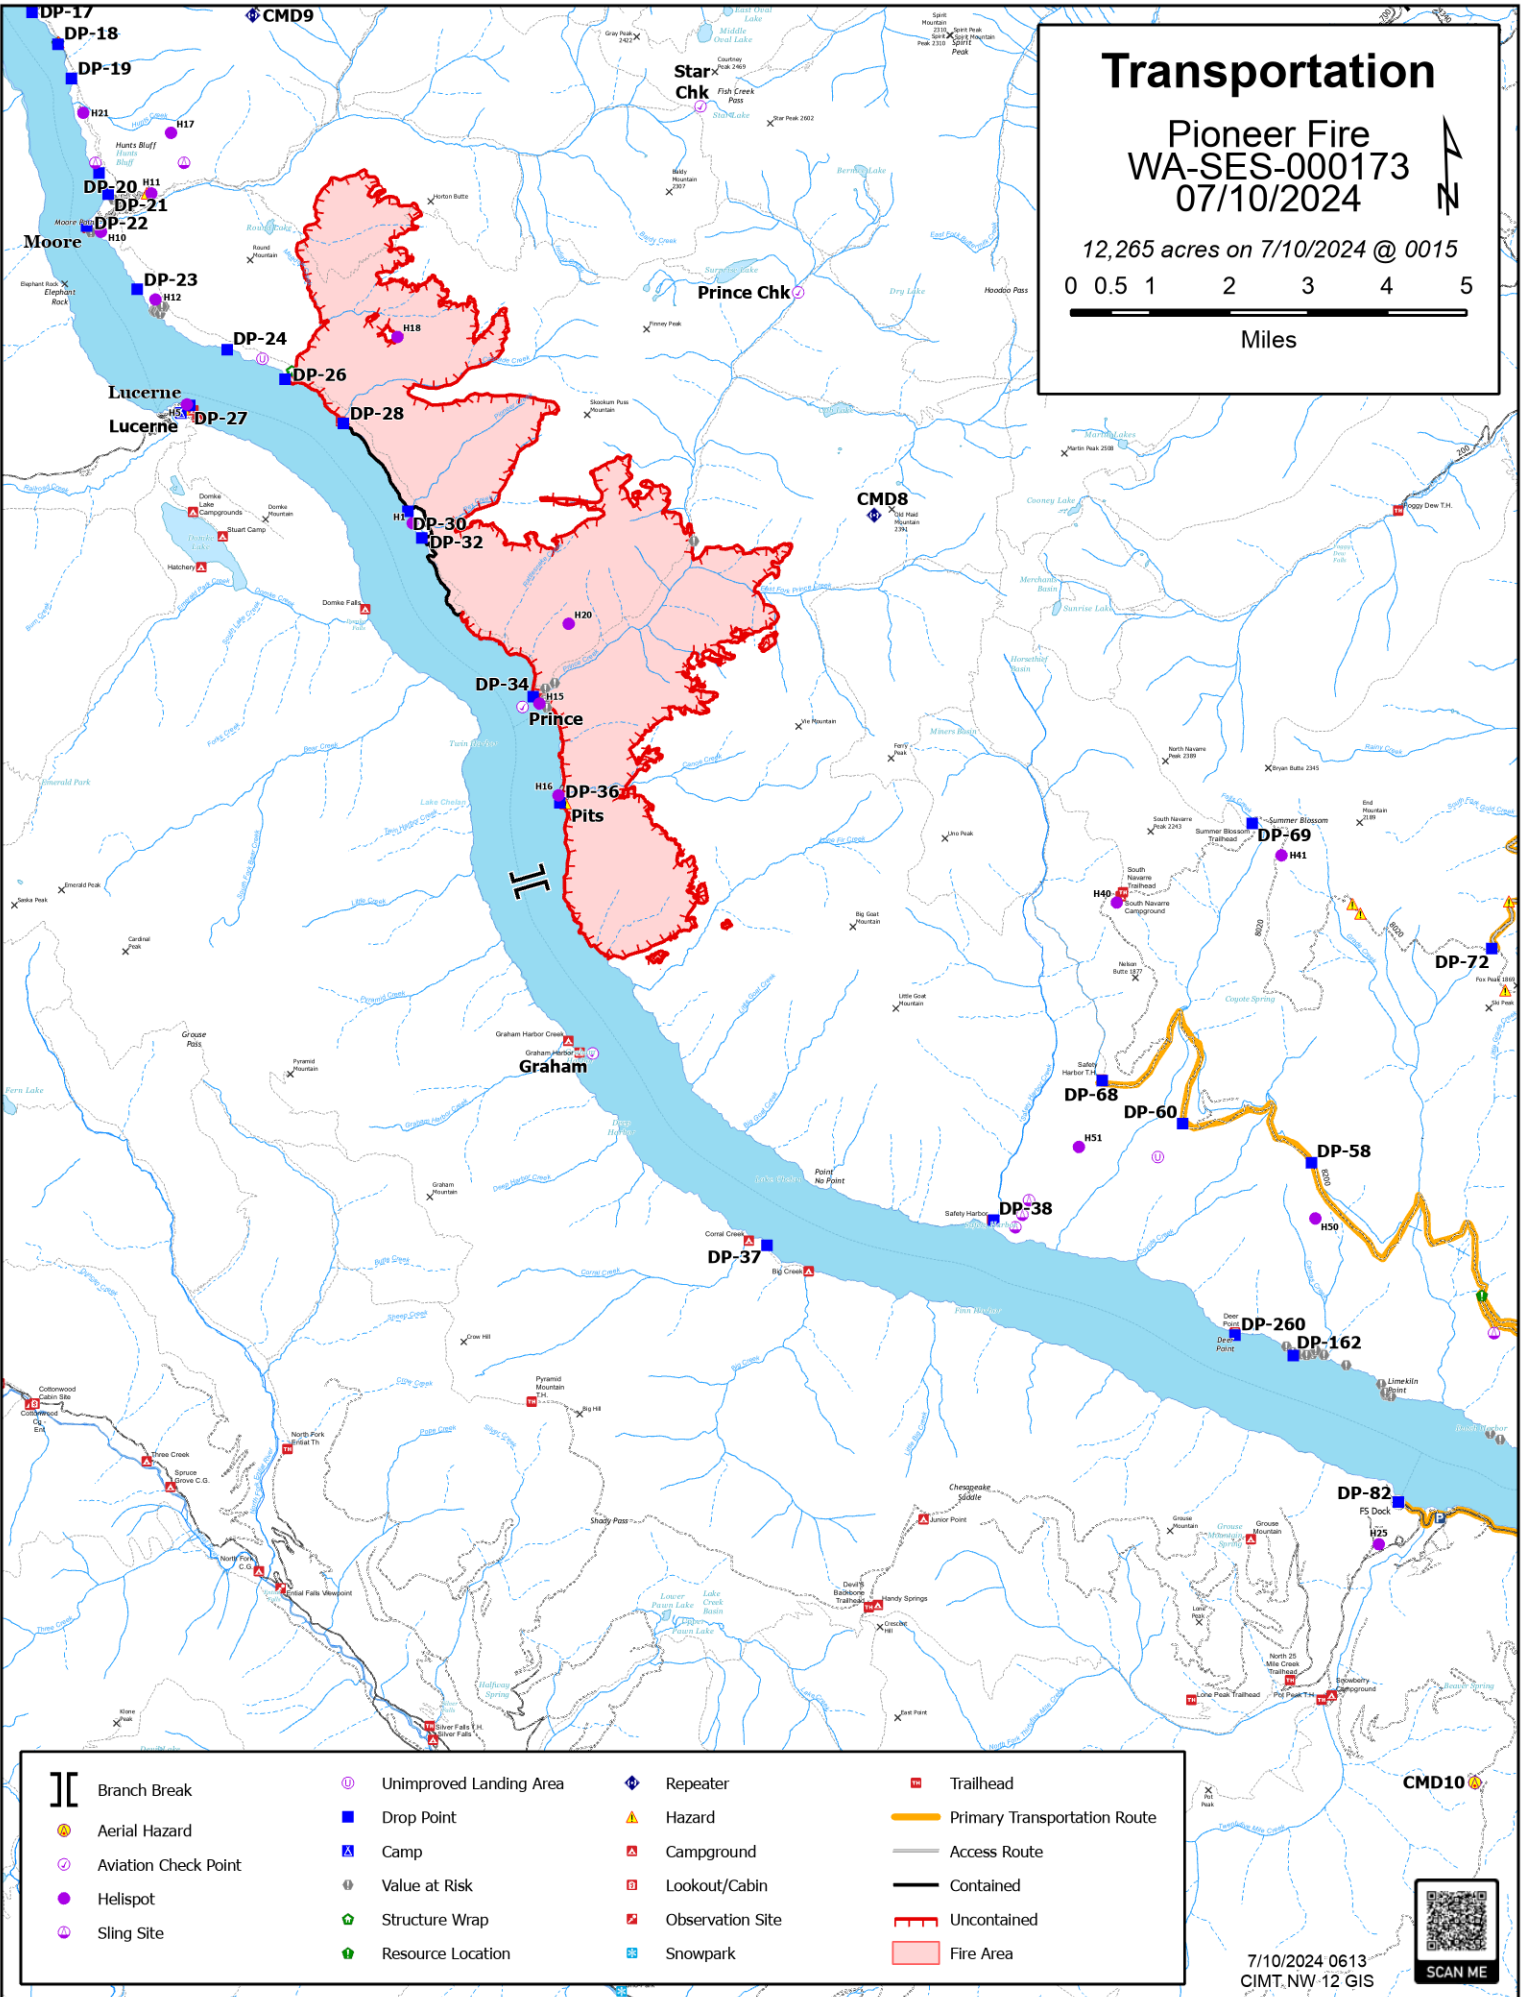

Transportation

Pioneer Fire
WA-SES-000173
07/10/2024

12,265 acres on 7/10/2024 @ 0015

0 0.5 1 2 3 4 5

Miles

	Branch Break		Unimproved Landing Area		Repeater		Trailhead
	Aerial Hazard		Drop Point		Hazard		Primary Transportation Route
	Aviation Check Point		Camp		Campground		Access Route
	Helispot		Value at Risk		Lookout/Cabin		Contained
	Sling Site		Structure Wrap		Observation Site		Uncontained
			Resource Location		Snowpark		Fire Area

7/10/2024 06:13
CIMT.NW-12 GIS