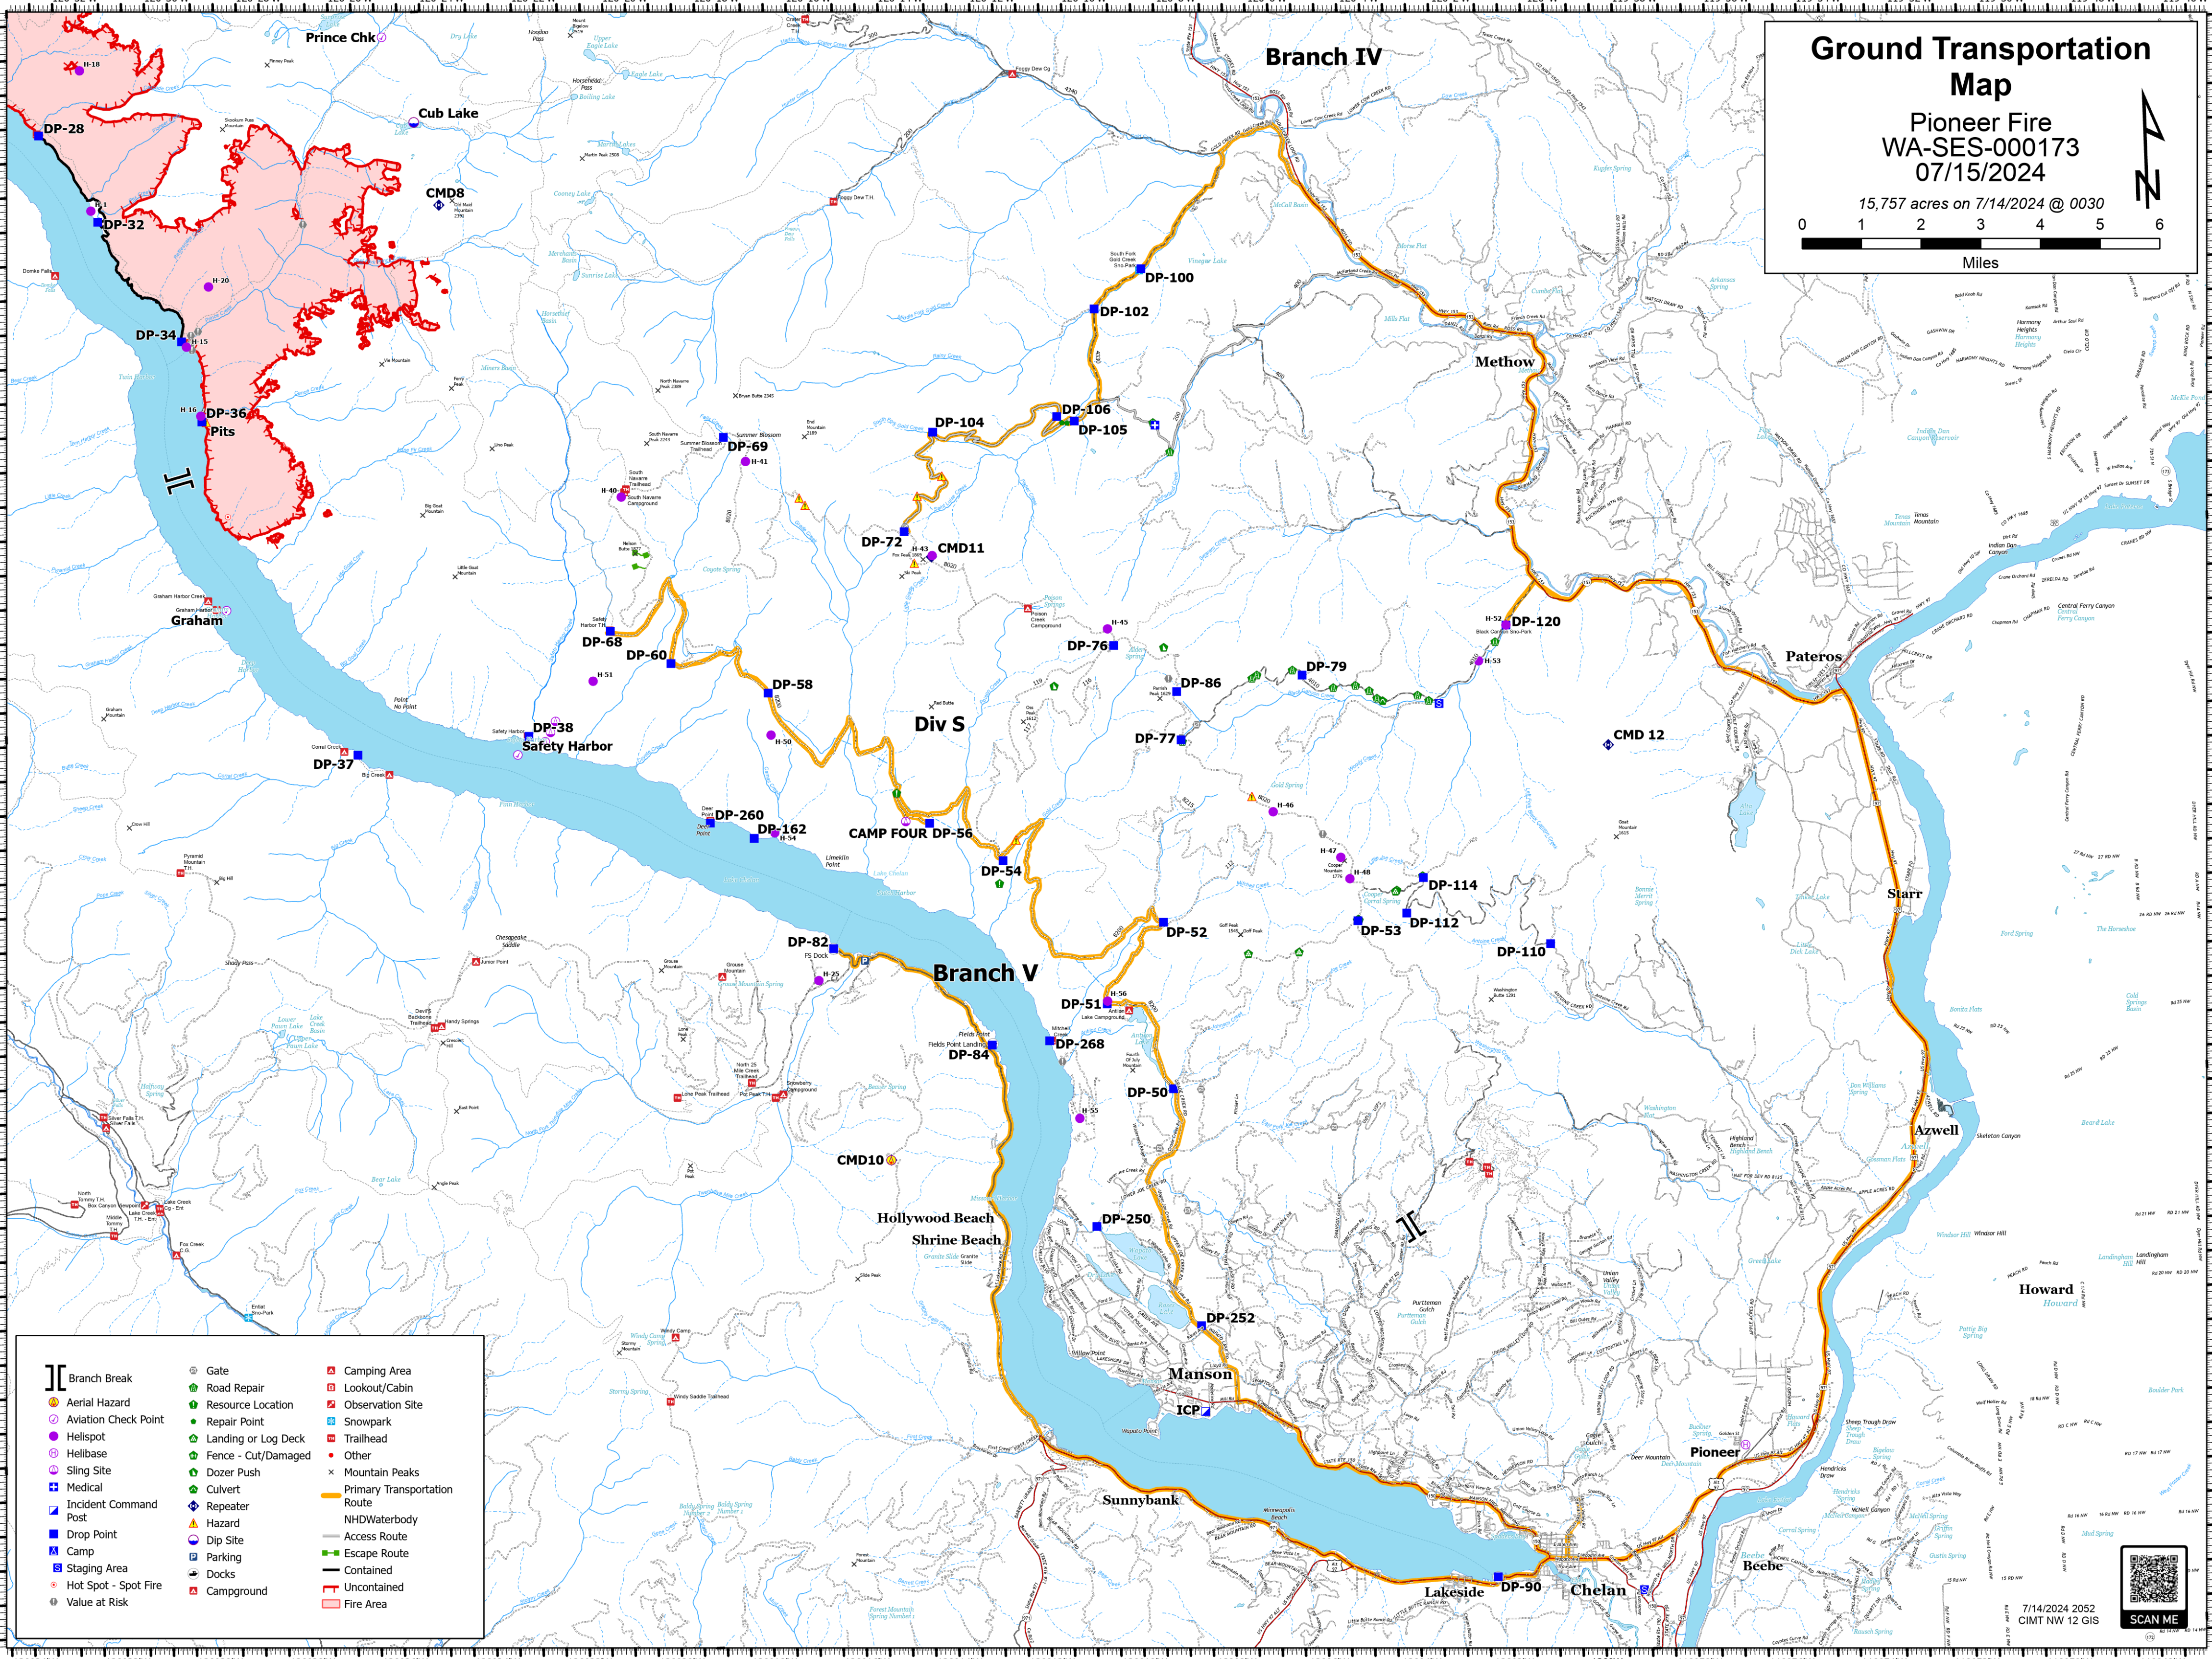

Ground Transportation Map

Pioneer Fire
WA-SES-000173
07/15/2024

15,757 acres on 7/14/2024 @ 0030

- Branch Break
- Aerial Hazard
- Aviation Check Point
- Helispot
- Helibase
- Sling Site
- Medical
- Incident Command Post
- Drop Point
- Camp
- Staging Area
- Hot Spot - Spot Fire
- Value at Risk
- Gate
- Road Repair
- Resource Location
- Repair Point
- Landing or Log Deck
- Fence - Cut/Damaged
- Culvert
- Repeater
- Hazard
- Dip Site
- Parking
- Docks
- Campground
- Camping Area
- Lookout/Cabin
- Observation Site
- Snowpark
- Trailhead
- Other
- Mountain Peaks
- Primary Transportation Route
- NHD Waterbody
- Access Route
- Escape Route
- Contained
- Uncontained
- Fire Area