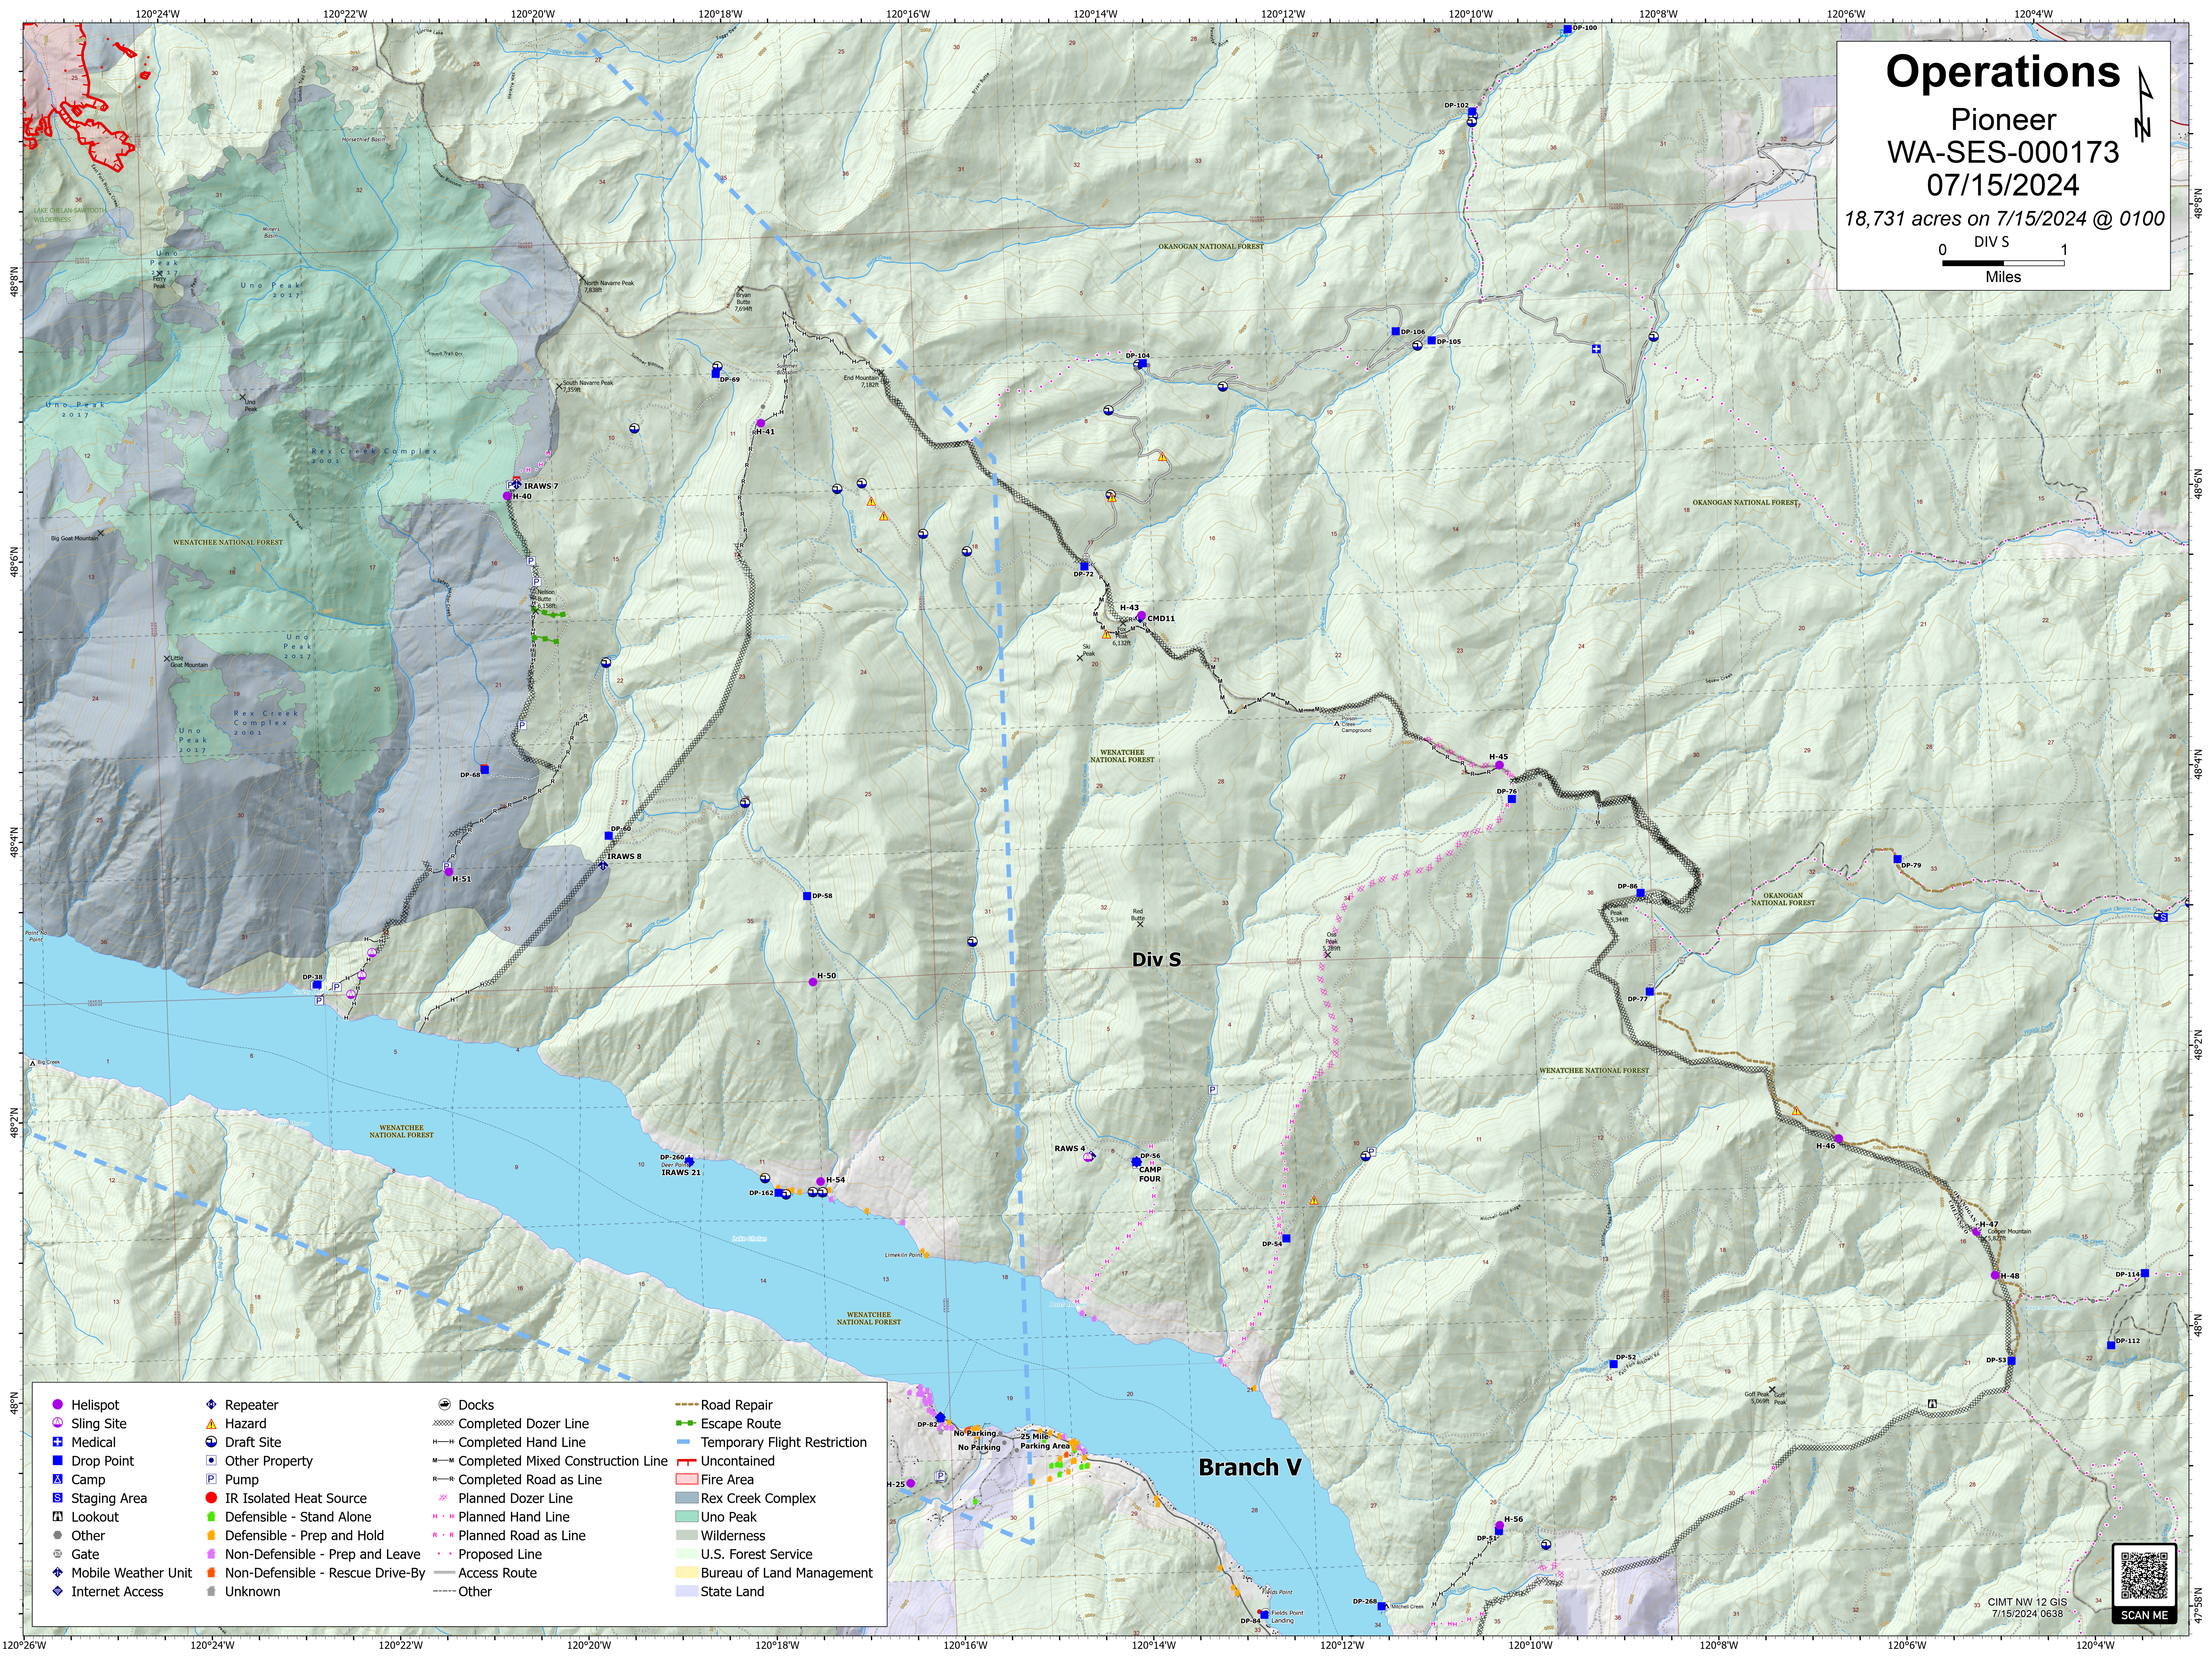

Operations

Pioneer
WA-SES-000173
07/15/2024

18,731 acres on 7/15/2024 @ 0100

- | | | | |
|---|---|--|---|
| <ul style="list-style-type: none">HelispotSling SiteMedicalDrop PointCampStaging AreaLookoutOtherGateMobile Weather UnitInternet Access | <ul style="list-style-type: none">RepeaterHazardDraft SiteOther PropertyPumpIR Isolated Heat SourceDefensible - Stand AloneDefensible - Prep and HoldNon-Defensible - Prep and LeaveNon-Defensible - Rescue Drive-ByUnknown | <ul style="list-style-type: none">DocksCompleted Dozer LineCompleted Hand LineCompleted Mixed Construction LineCompleted Road as LinePlanned Dozer LinePlanned Hand LinePlanned Road as LineProposed LineAccess RouteOther | <ul style="list-style-type: none">Road RepairEscape RouteTemporary Flight RestrictionUnto ContainedFire AreaRex Creek ComplexUno PeakWildernessU.S. Forest ServiceBureau of Land ManagementState Land |
|---|---|--|---|