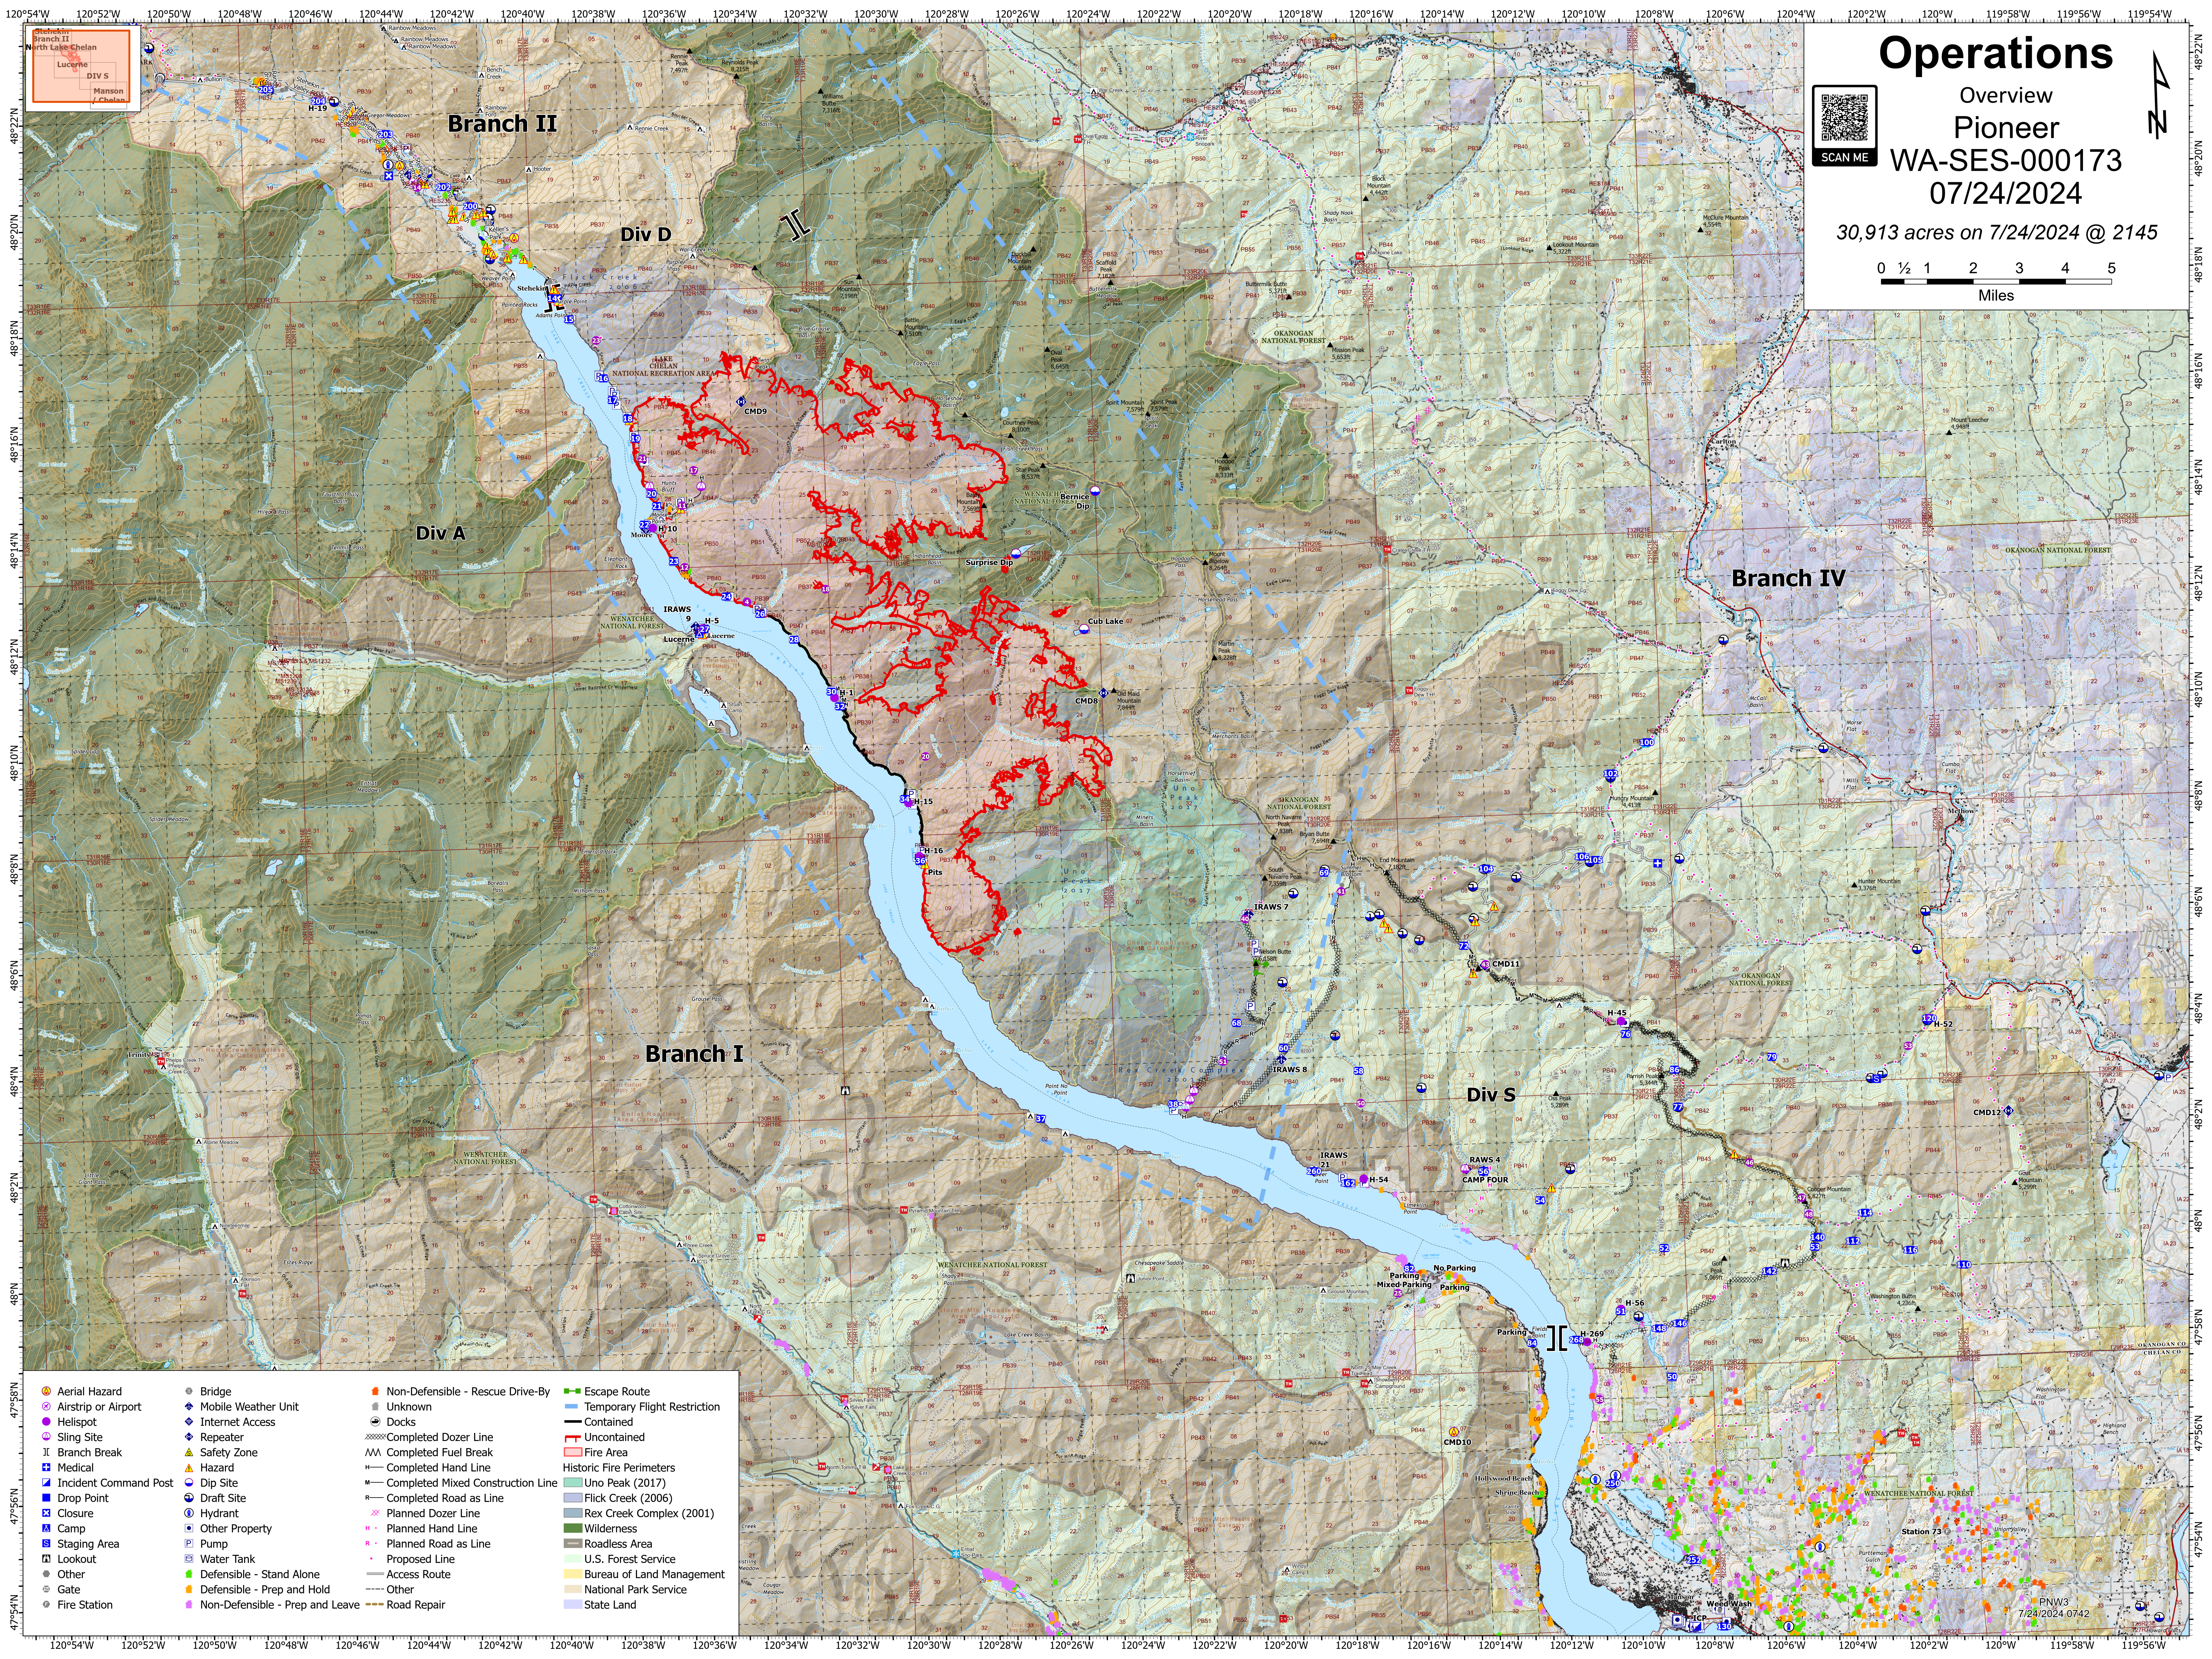

Operations

Overview
Pioneer
WA-SES-000173
07/24/2024

30,913 acres on 7/24/2024 @ 2145

PNW3
7/24/2024 0742