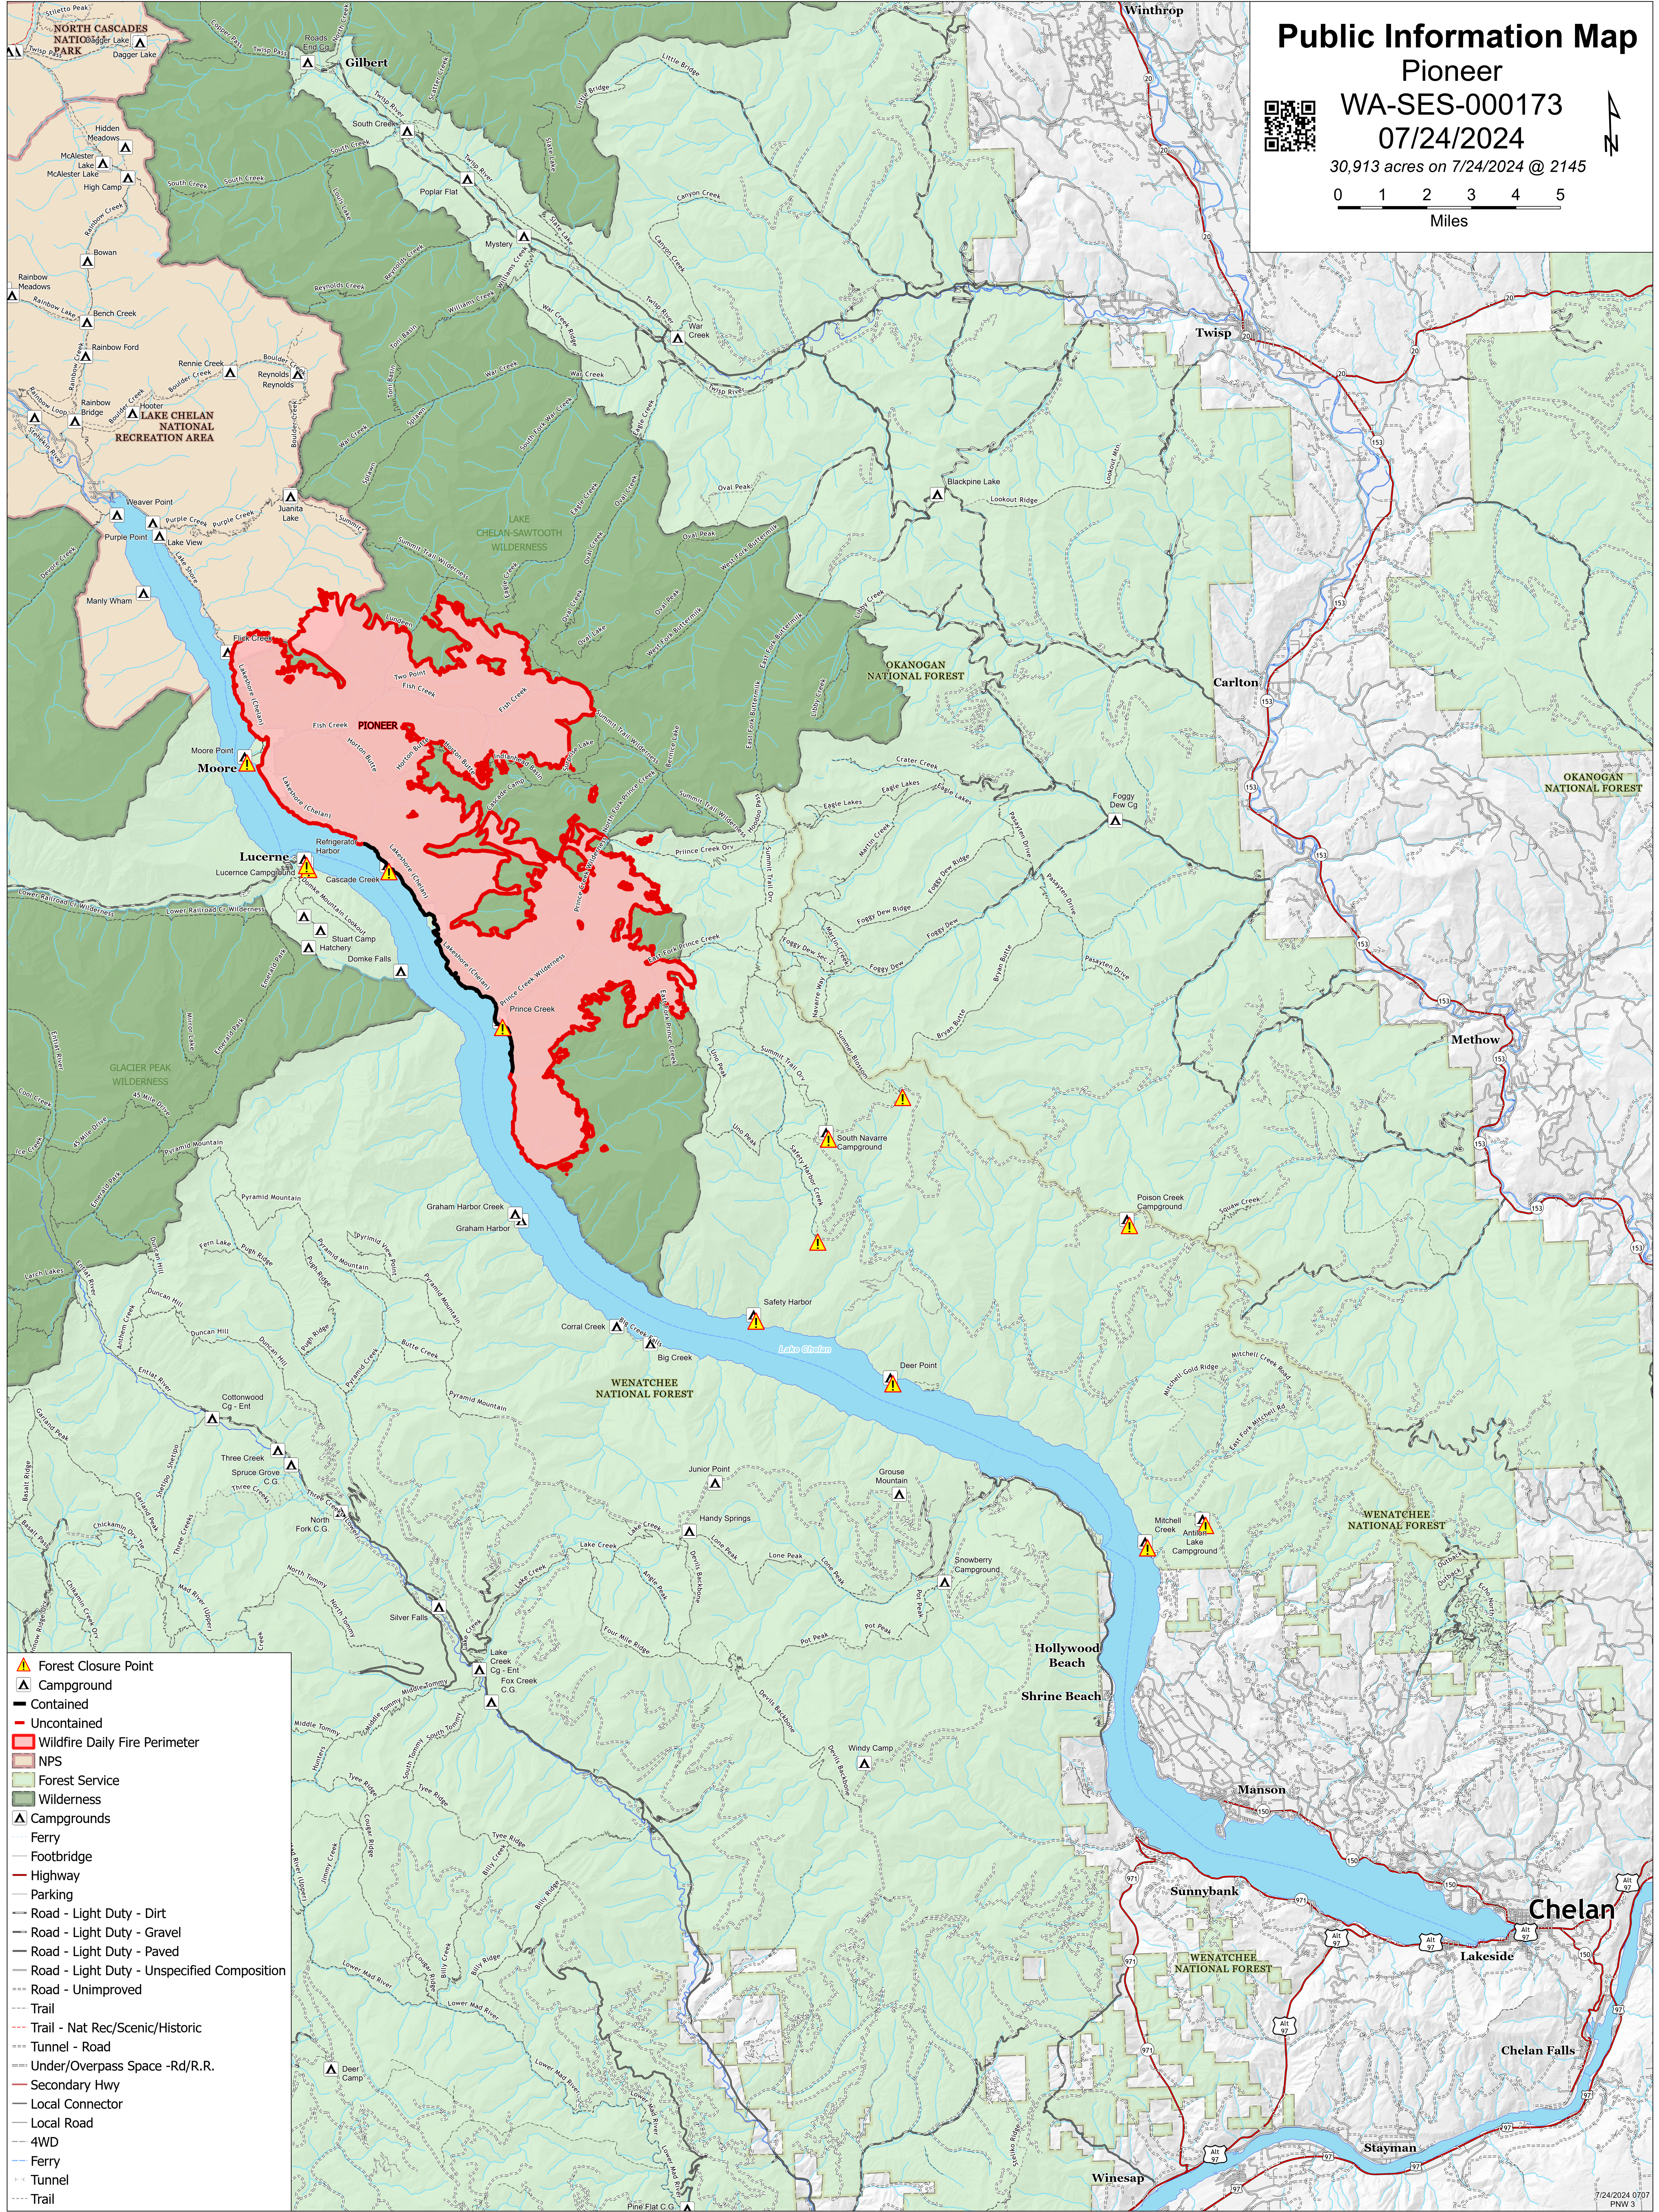

Public Information Map

Pioneer

WA-SES-000173

07/24/2024

30,913 acres on 7/24/2024 @ 2145

- Forest Closure Point
- Campground
- Contained
- Uncontained
- Wildfire Daily Fire Perimeter
- NPS
- Forest Service
- Wilderness
- Campgrounds
- Ferry
- Footbridge
- Highway
- Parking
- Road - Light Duty - Dirt
- Road - Light Duty - Gravel
- Road - Light Duty - Paved
- Road - Light Duty - Unspecified Composition
- Road - Unimproved
- Trail
- Trail - Nat Rec/Scenic/Historic
- Tunnel - Road
- Under/Overpass Space -Rd/R.R.
- Secondary Hwy
- Local Connector
- Local Road
- 4WD
- Ferry
- Tunnel
- Trail