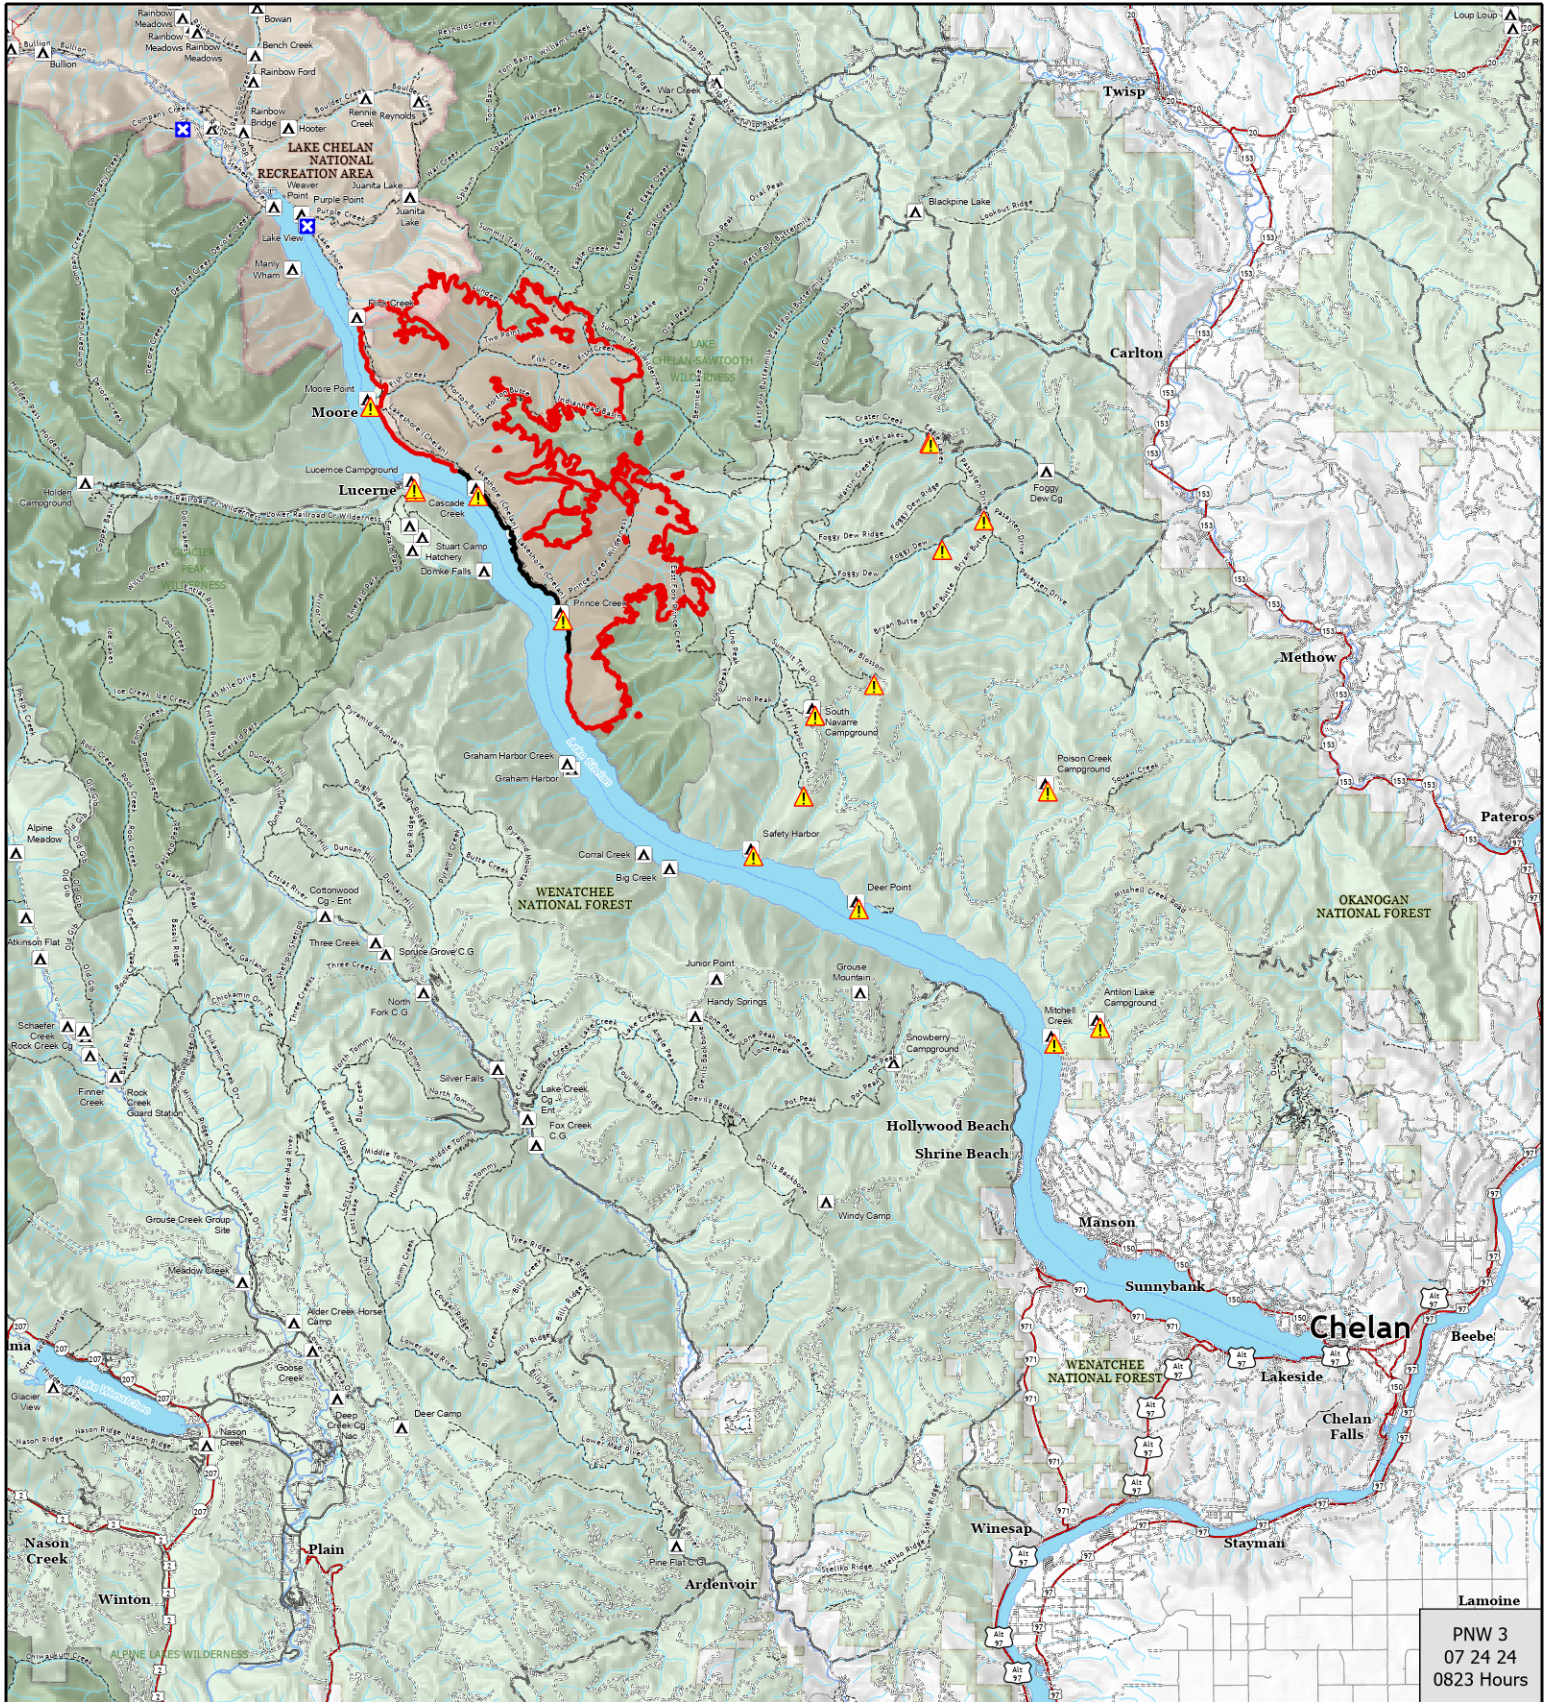

# Pioneer WA-SES-000173 Public Information Map

30,913 acres at 07/24/2024

- Forest Closure Point
- Closure
- Contained
- Uncontained Fire Edge
- Fire Area

More Information:  
<http://inciweb.nwcg.gov>

Lamoine  
PNW 3  
07 24 24  
0823 Hours