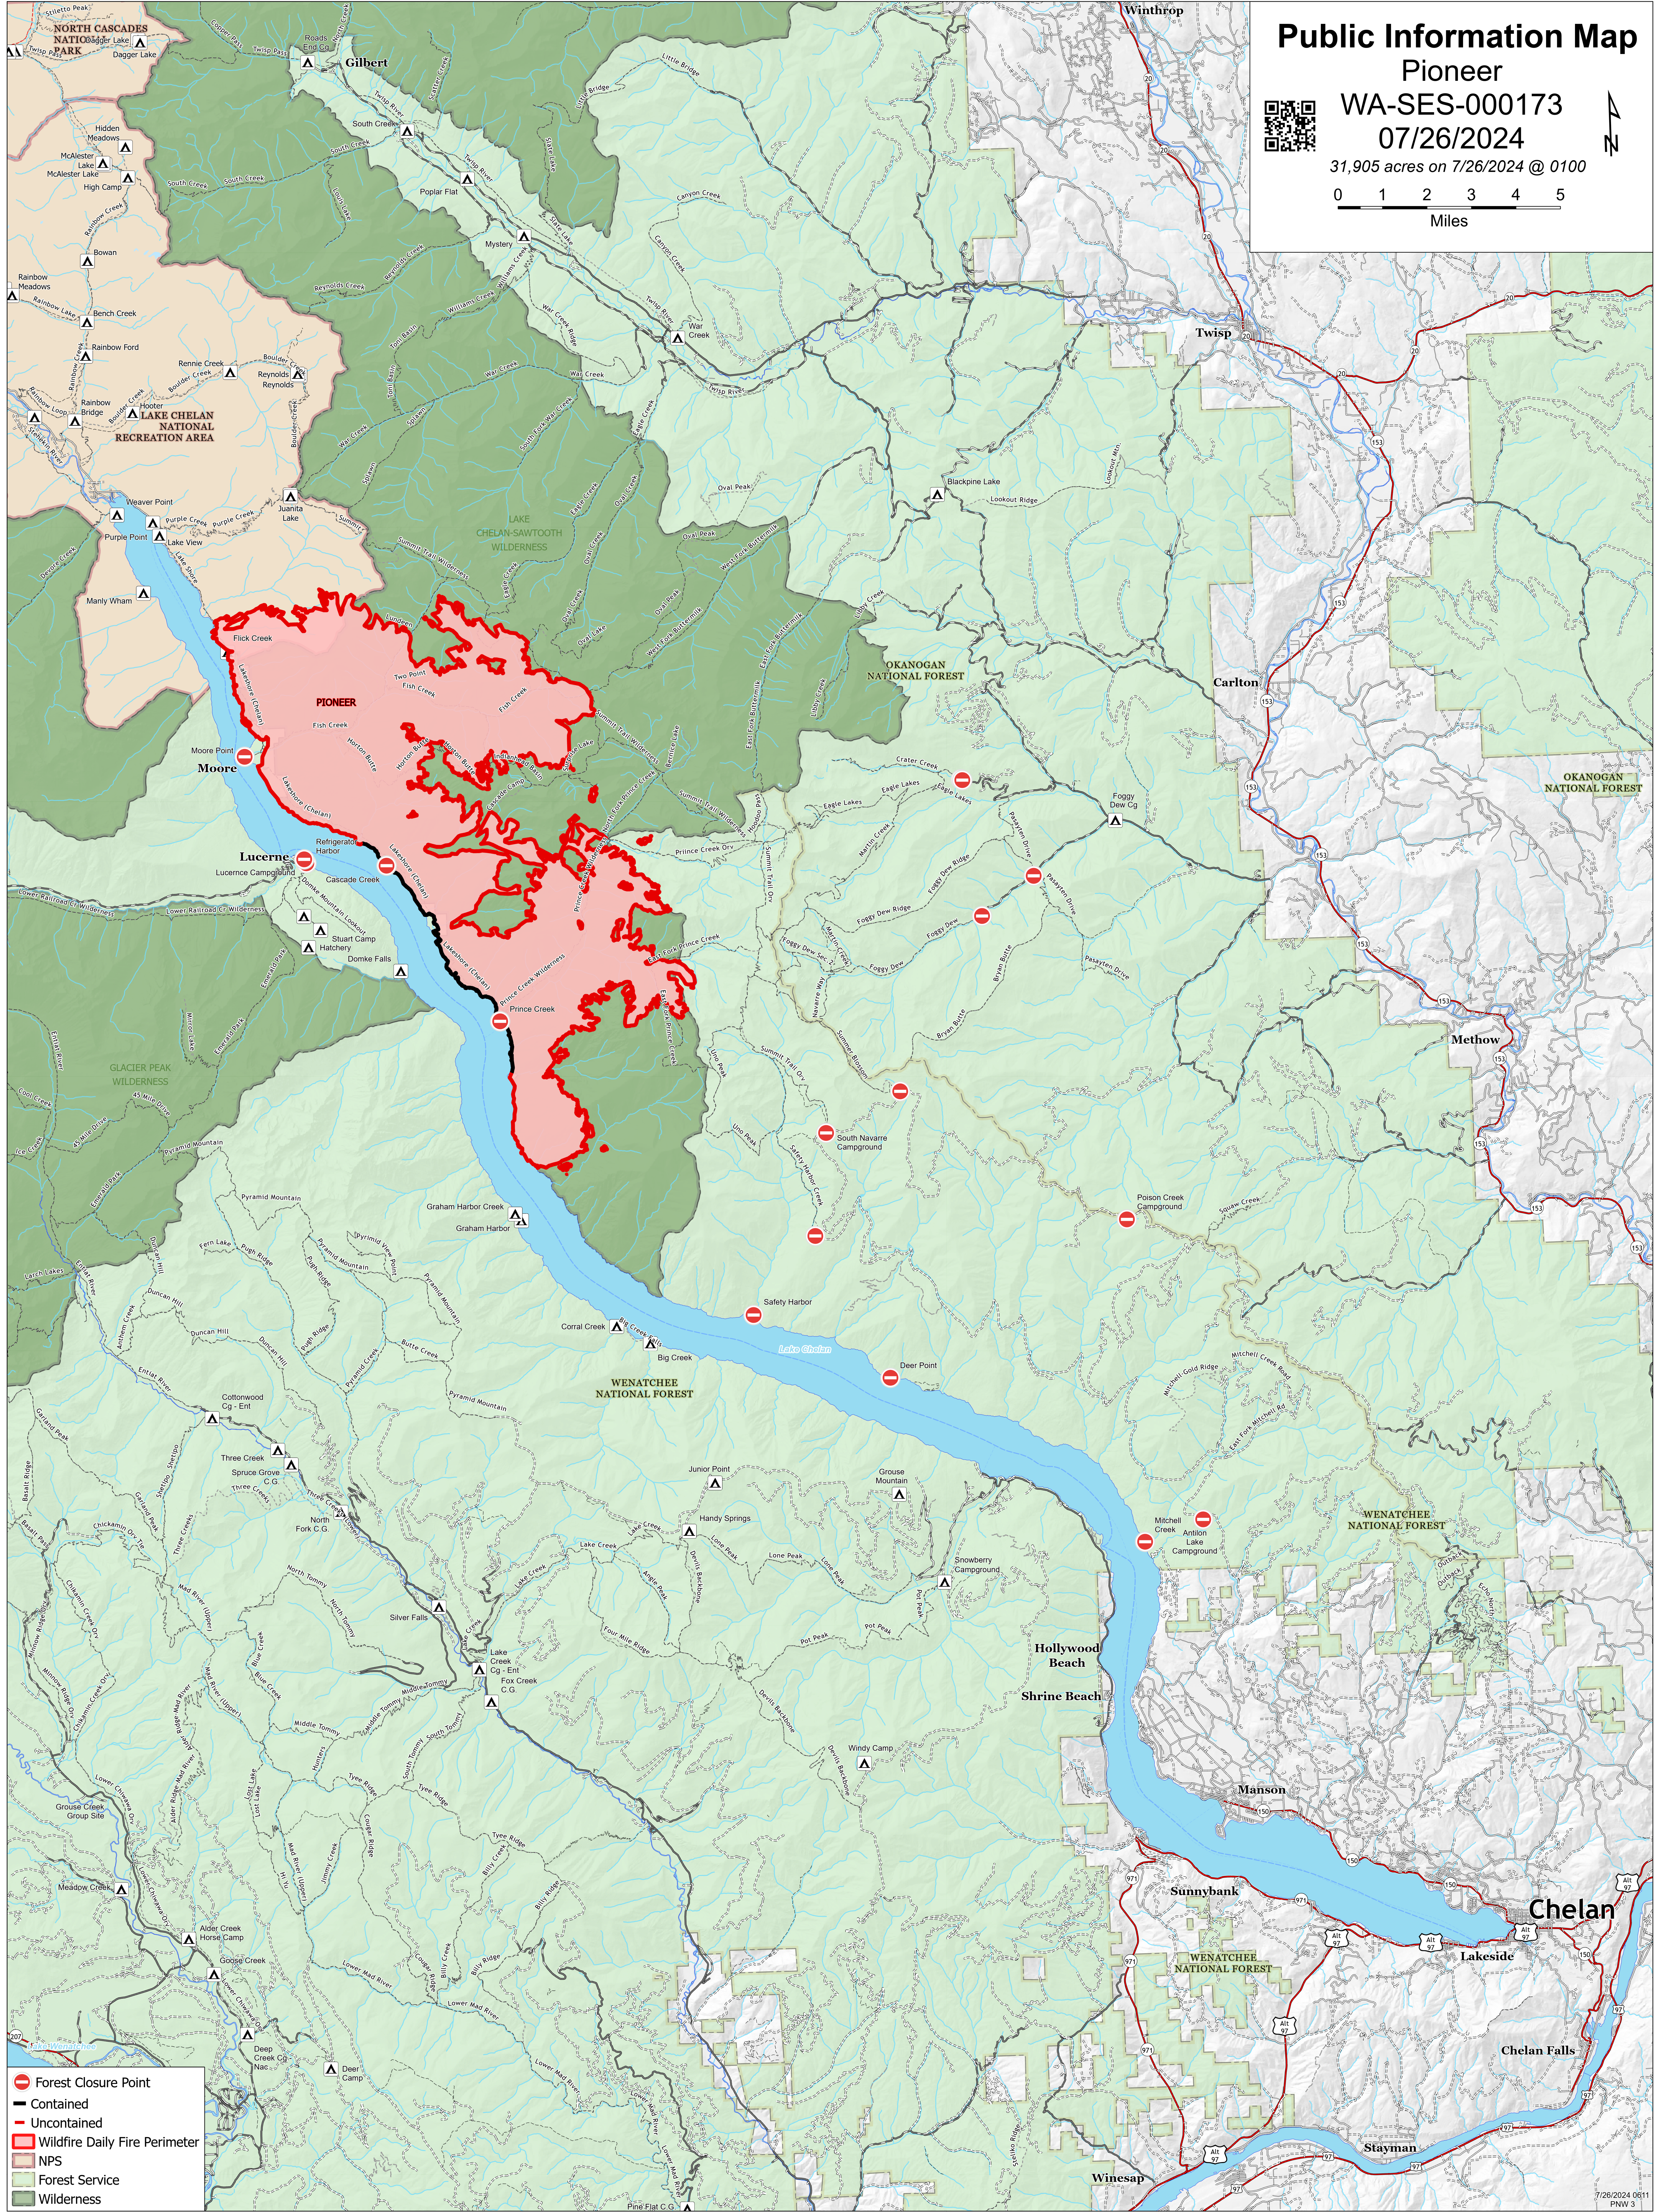

# Public Information Map

Pioneer

WA-SES-000173

07/26/2024

31,905 acres on 7/26/2024 @ 0100

- Forest Closure Point
- Contained
- Uncontained
- Wildfire Daily Fire Perimeter
- NPS
- Forest Service
- Wilderness