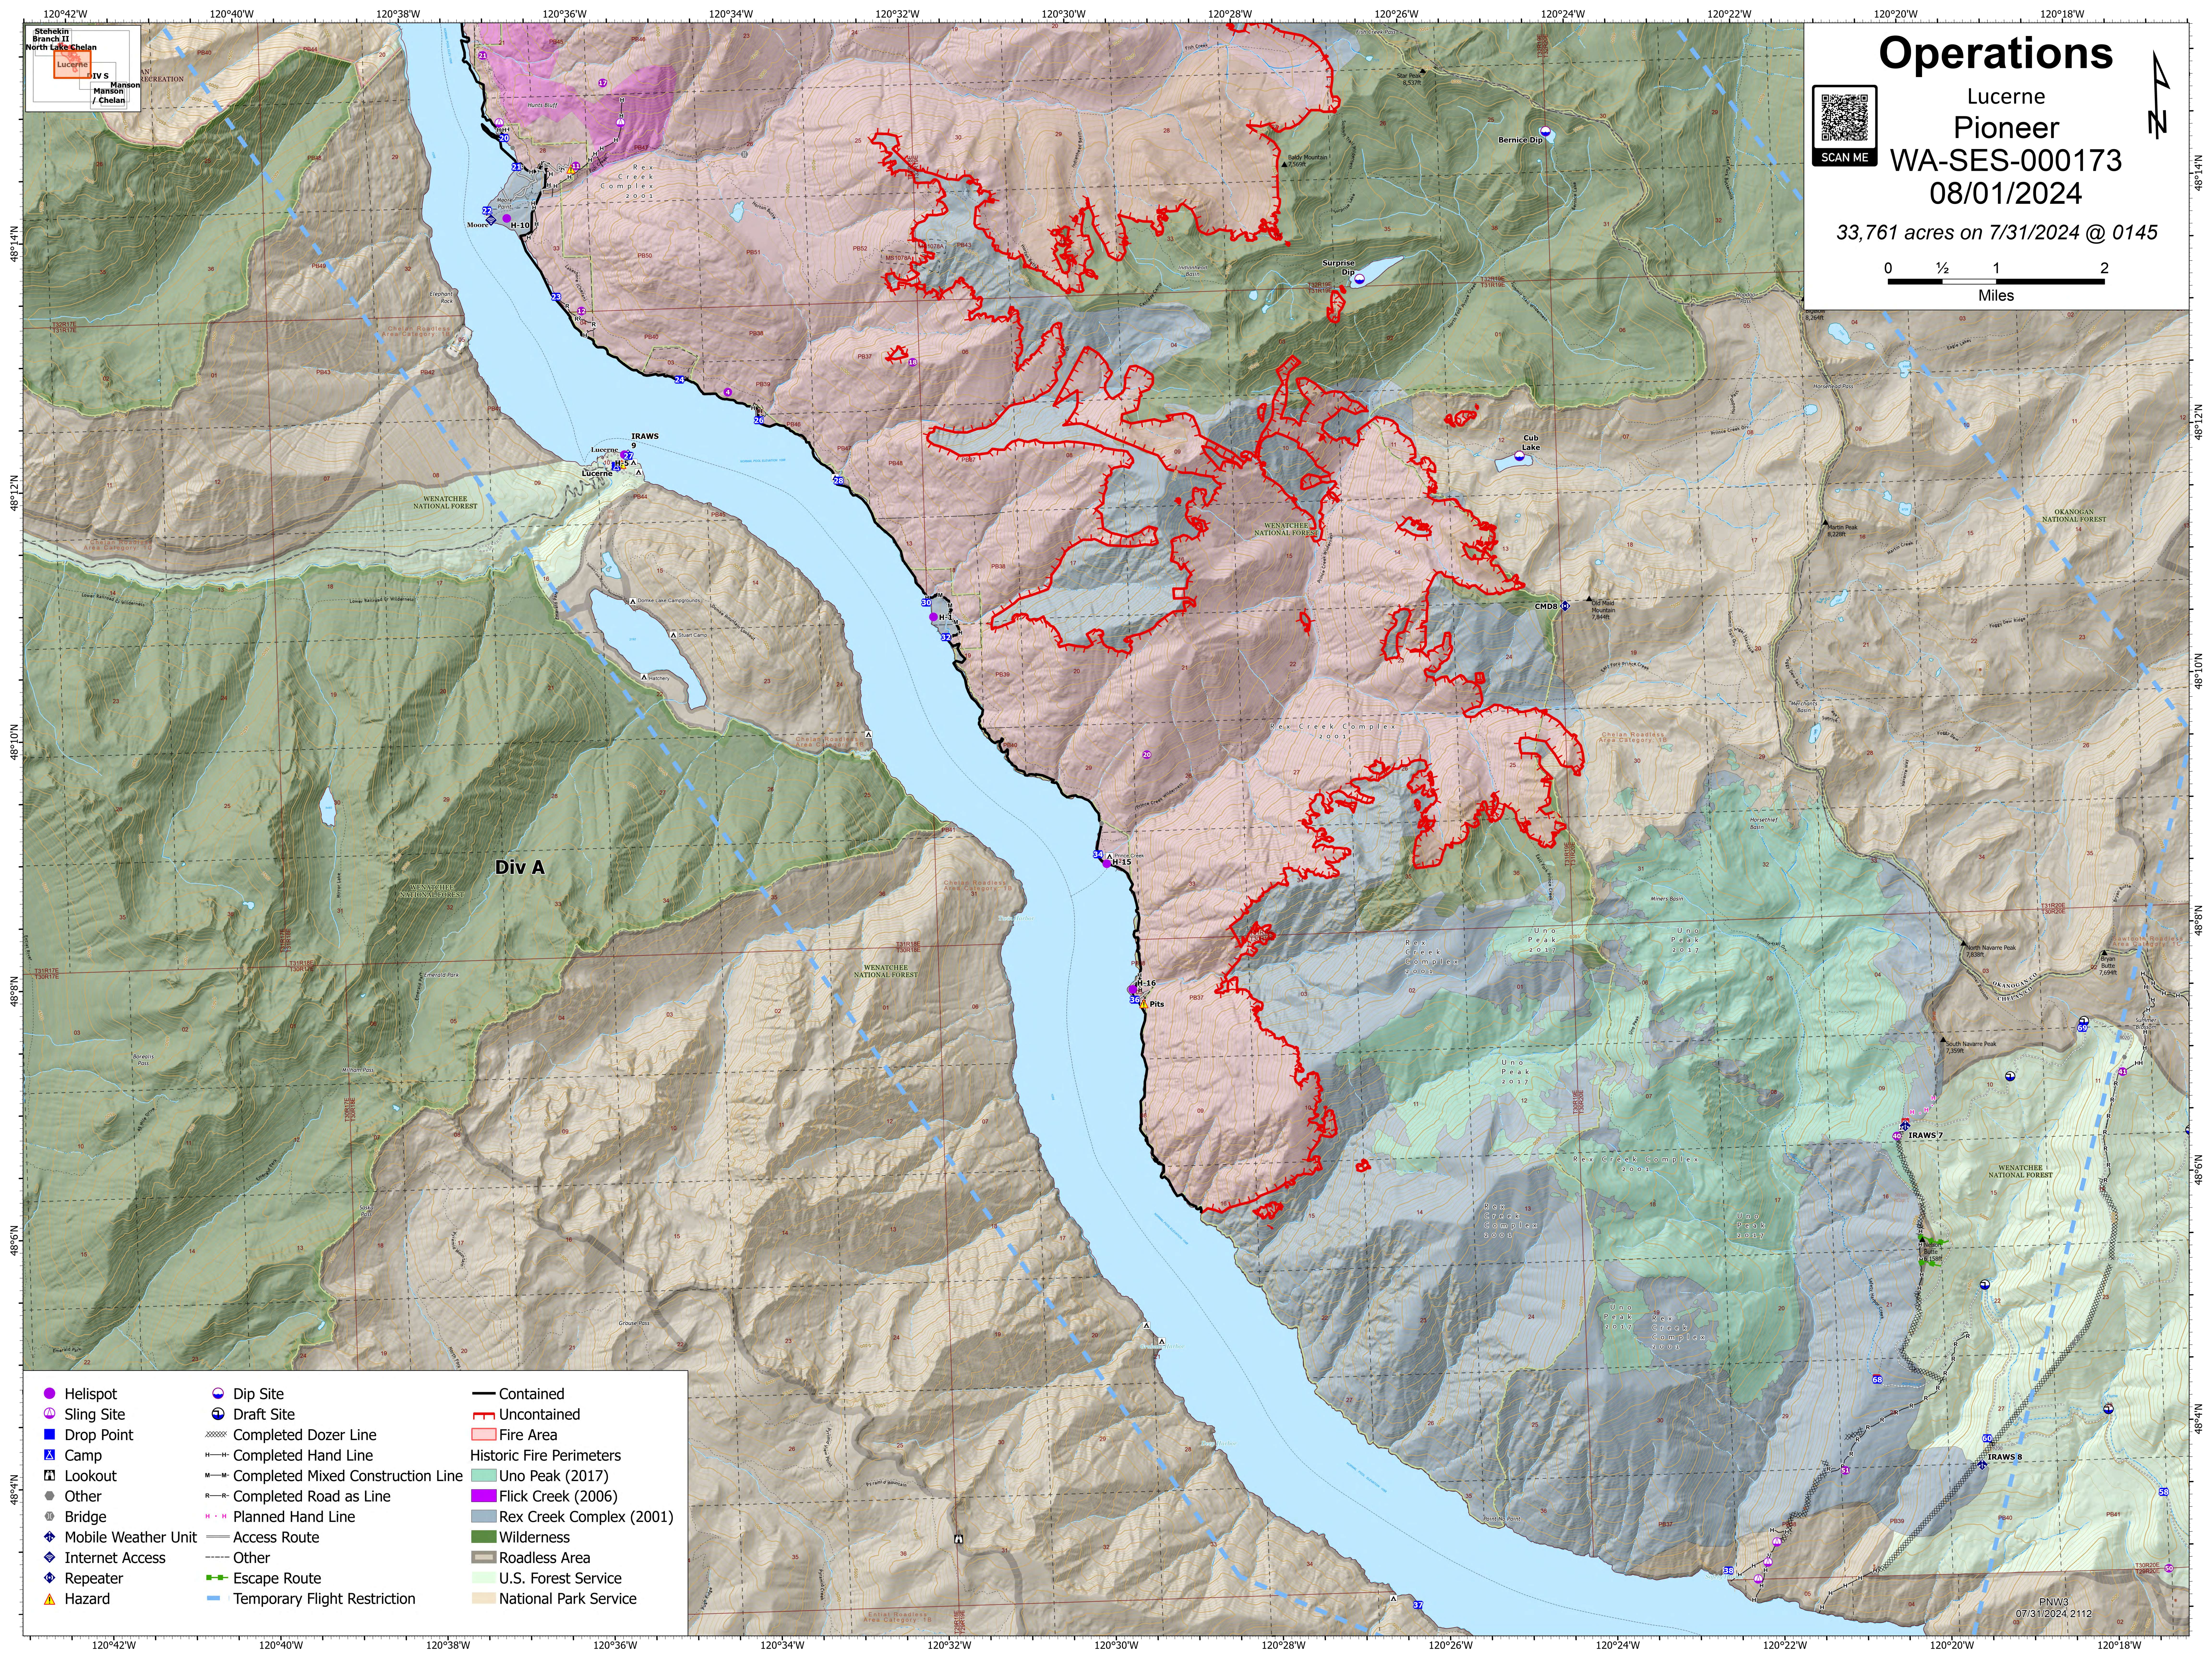

Operations

Lucerne
Pioneer
WA-SES-000173
08/01/2024

33,761 acres on 7/31/2024 @ 0145

- | | | |
|---------------------|-----------------------------------|---------------------------------|
| Helispot | Dip Site | Contained |
| Sling Site | Draft Site | Uncontained |
| Drop Point | Completed Dozer Line | Fire Area |
| Camp | Completed Hand Line | Historic Fire Perimeters |
| Lookout | Completed Mixed Construction Line | Uno Peak (2017) |
| Other | Completed Road as Line | Flick Creek (2006) |
| Bridge | Planned Hand Line | Rex Creek Complex (2001) |
| Mobile Weather Unit | Access Route | Wilderness |
| Internet Access | Other | Roadless Area |
| Repeater | Escape Route | U.S. Forest Service |
| Hazard | Temporary Flight Restriction | National Park Service |