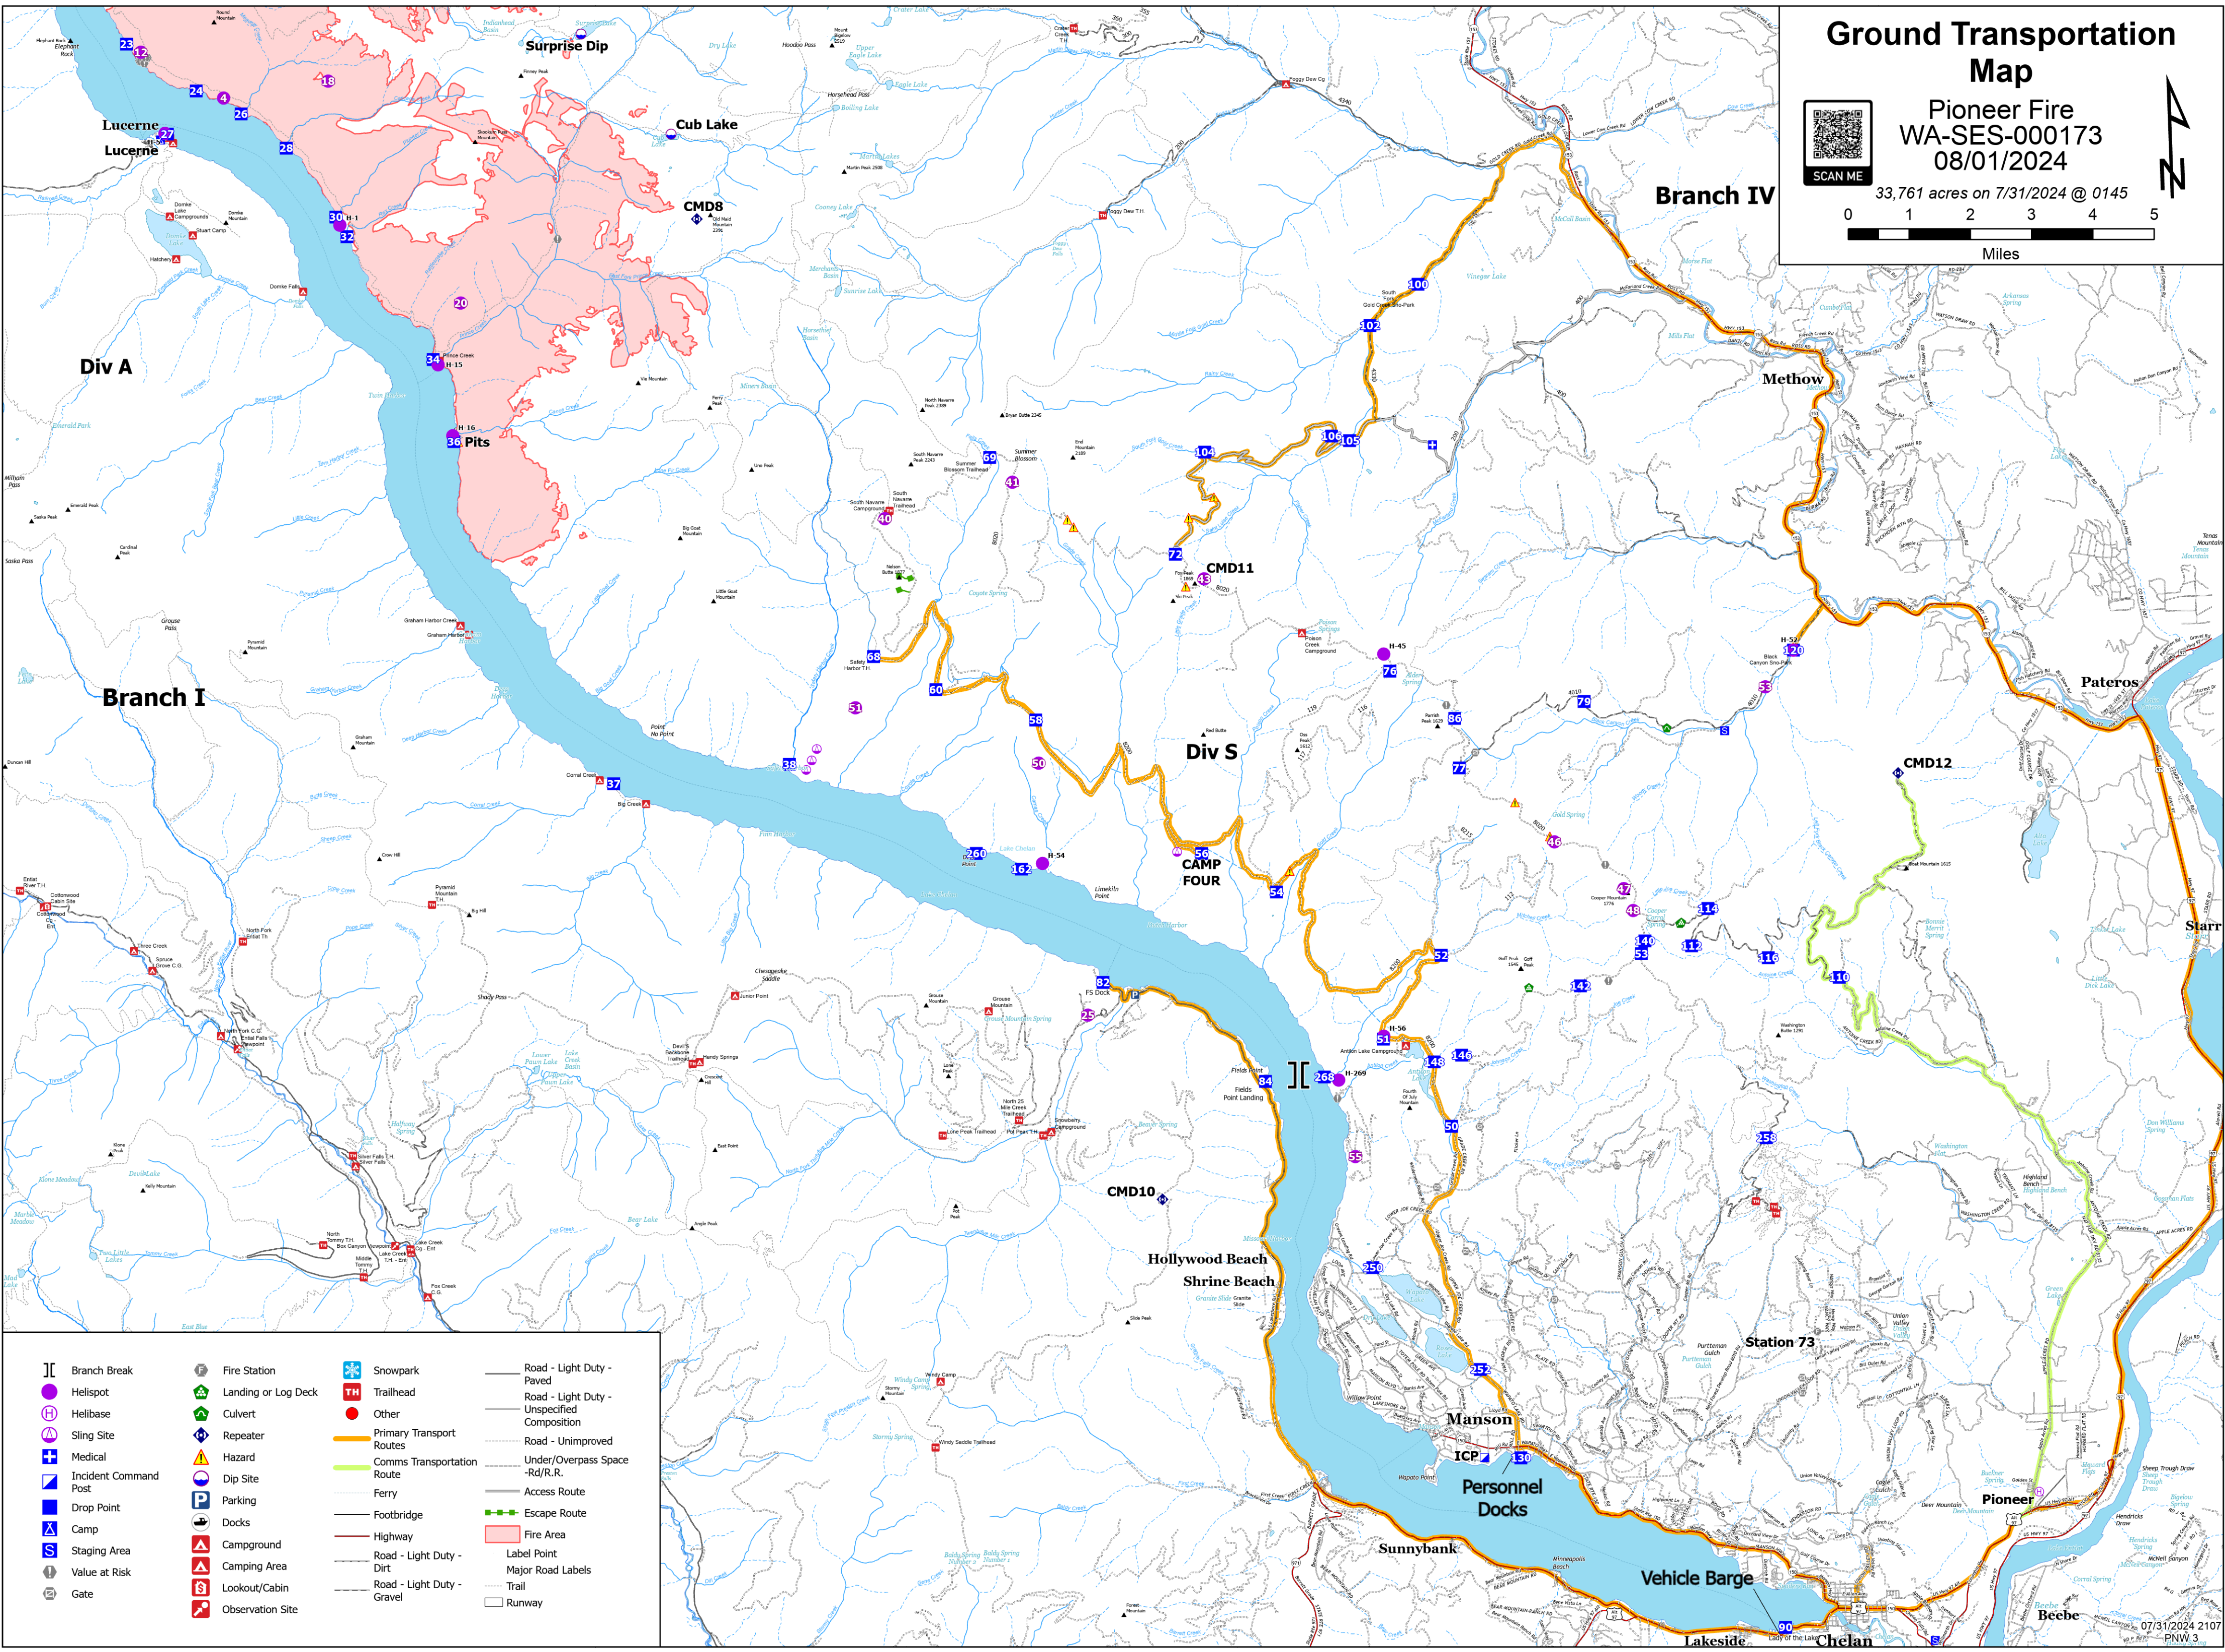

Ground Transportation Map

Pioneer Fire
WA-SES-000173
08/01/2024

33,761 acres on 7/31/2024 @ 0145

	Branch Break		Fire Station		Snowpark		Road - Light Duty - Paved
	Helispot		Landing or Log Deck		Trailhead		Road - Light Duty - Unspecified Composition
	Helibase		Culvert		Other		Road - Unimproved
	Sling Site		Repeater		Primary Transport Routes		Under/Overpass Space - Rd/R.R.
	Medical		Hazard		Comms Transportation Route		Access Route
	Incident Command Post		Dip Site		Ferry		Escape Route
	Drop Point		Parking		Footbridge		Highway
	Camp		Docks		Road - Light Duty - Dirt		Road - Light Duty - Gravel
	Staging Area		Campground		Trail		Fire Area
	Value at Risk		Camping Area		Label Point		Major Road Labels
	Gate		Lookout/Cabin		Runway		
			Observation Site				