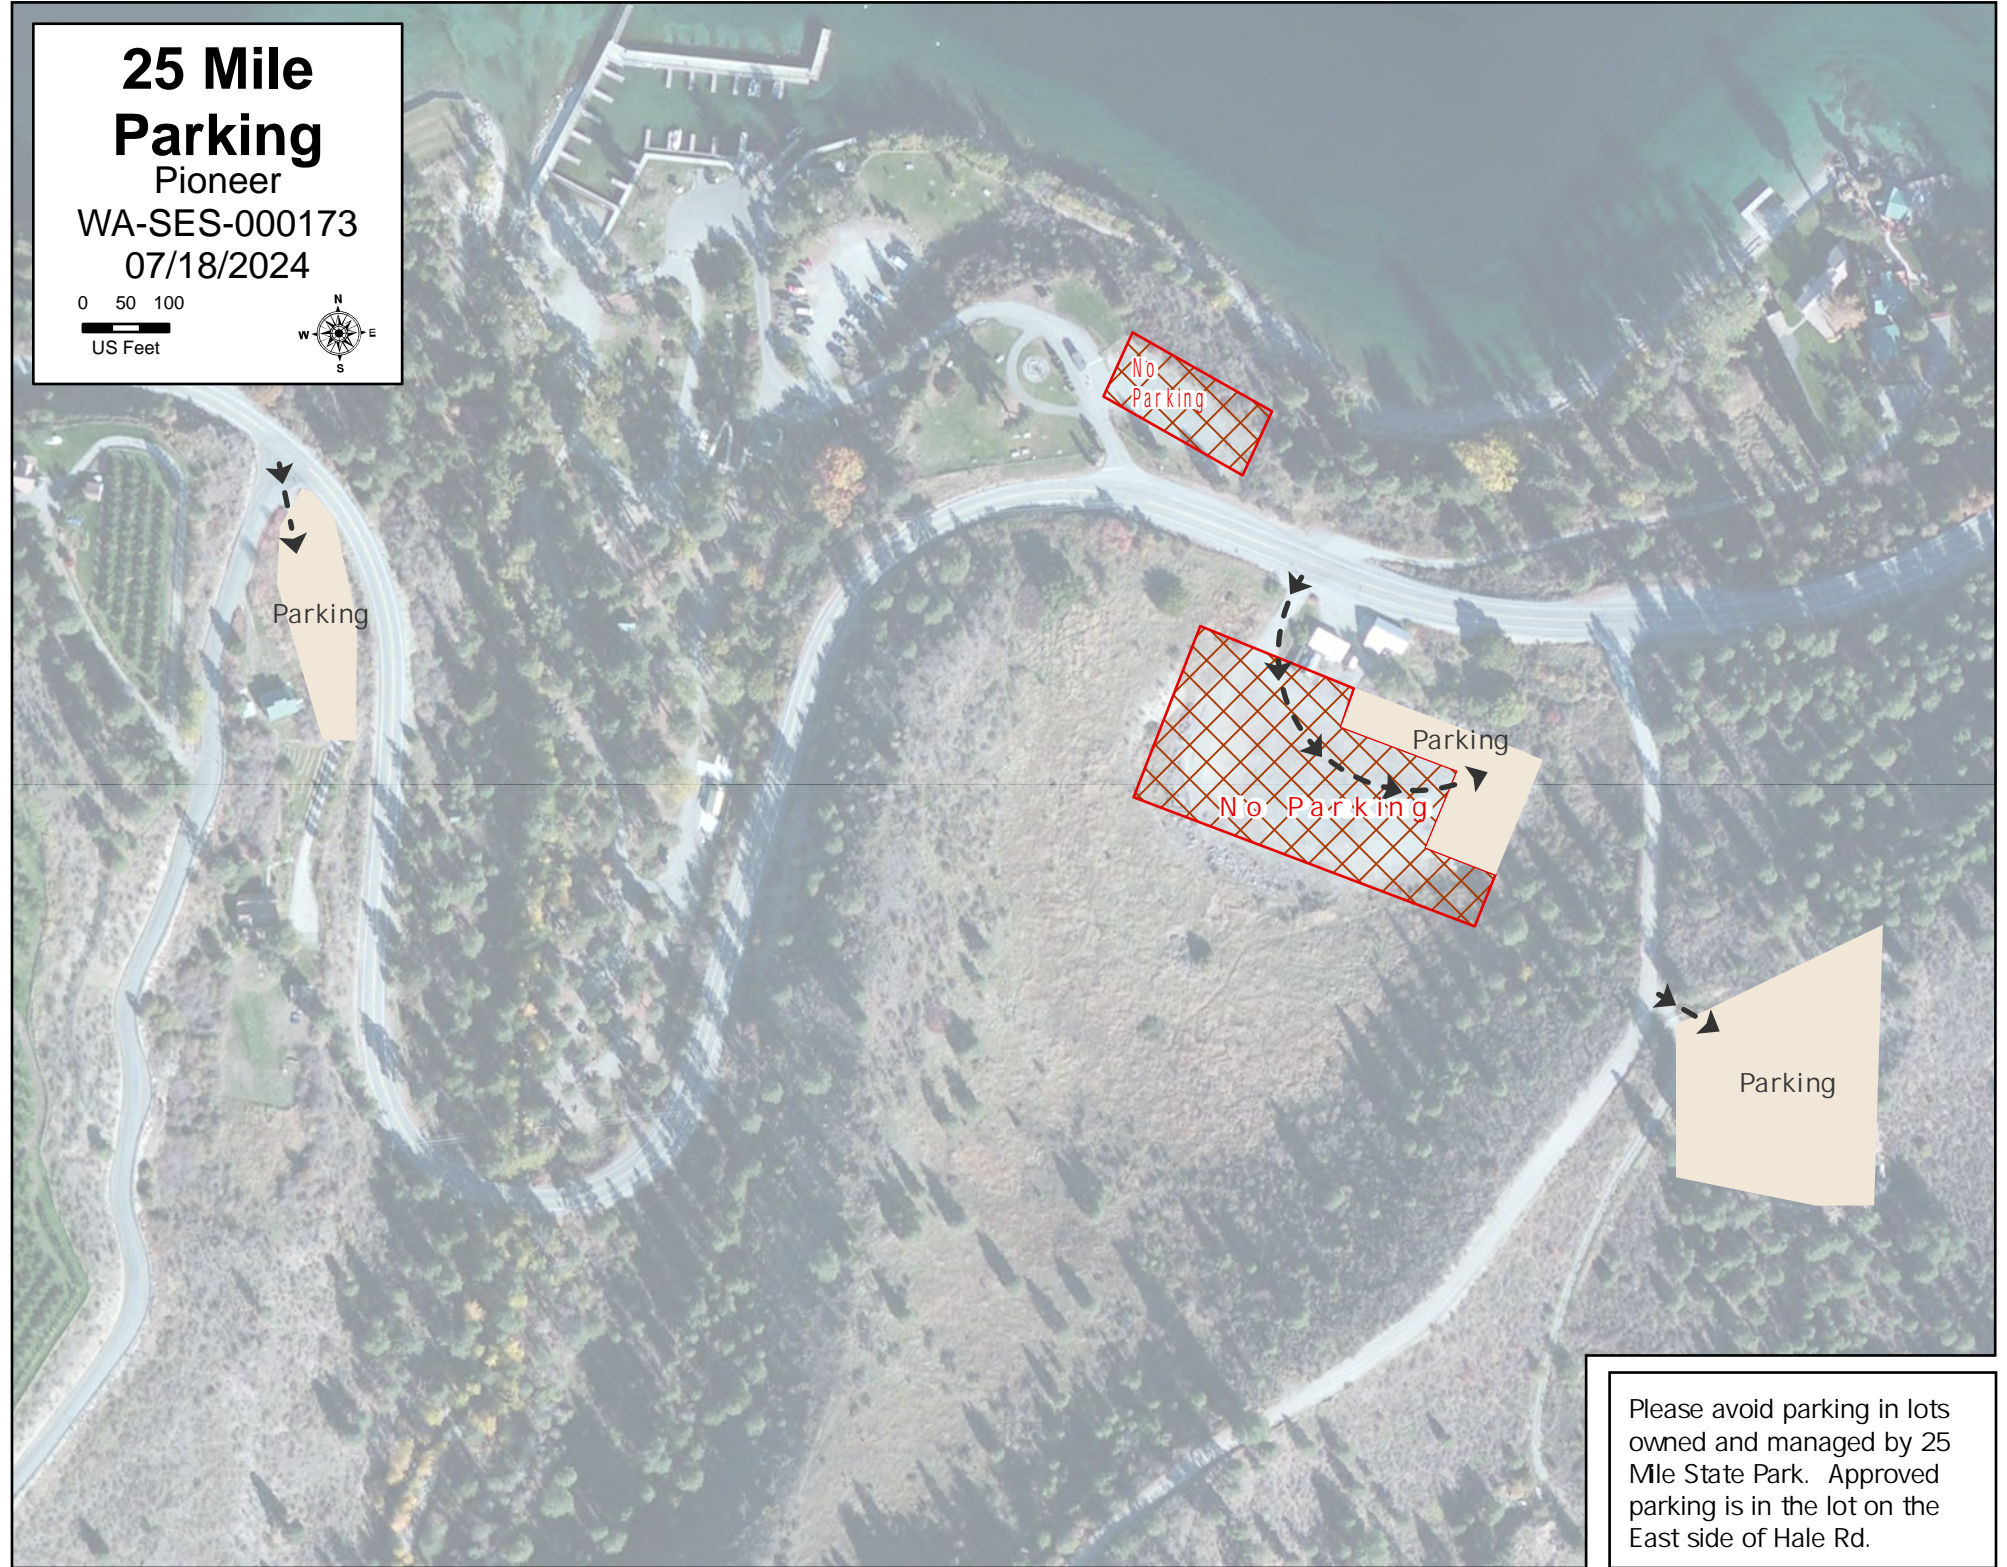

# 25 Mile Parking

Pioneer

WA-SES-000173

07/18/2024

0 50 100  
US Feet

Parking

No  
Parking

No  
Parking

Parking

Parking

Please avoid parking in lots owned and managed by 25 Mile State Park. Approved parking is in the lot on the East side of Hale Rd.