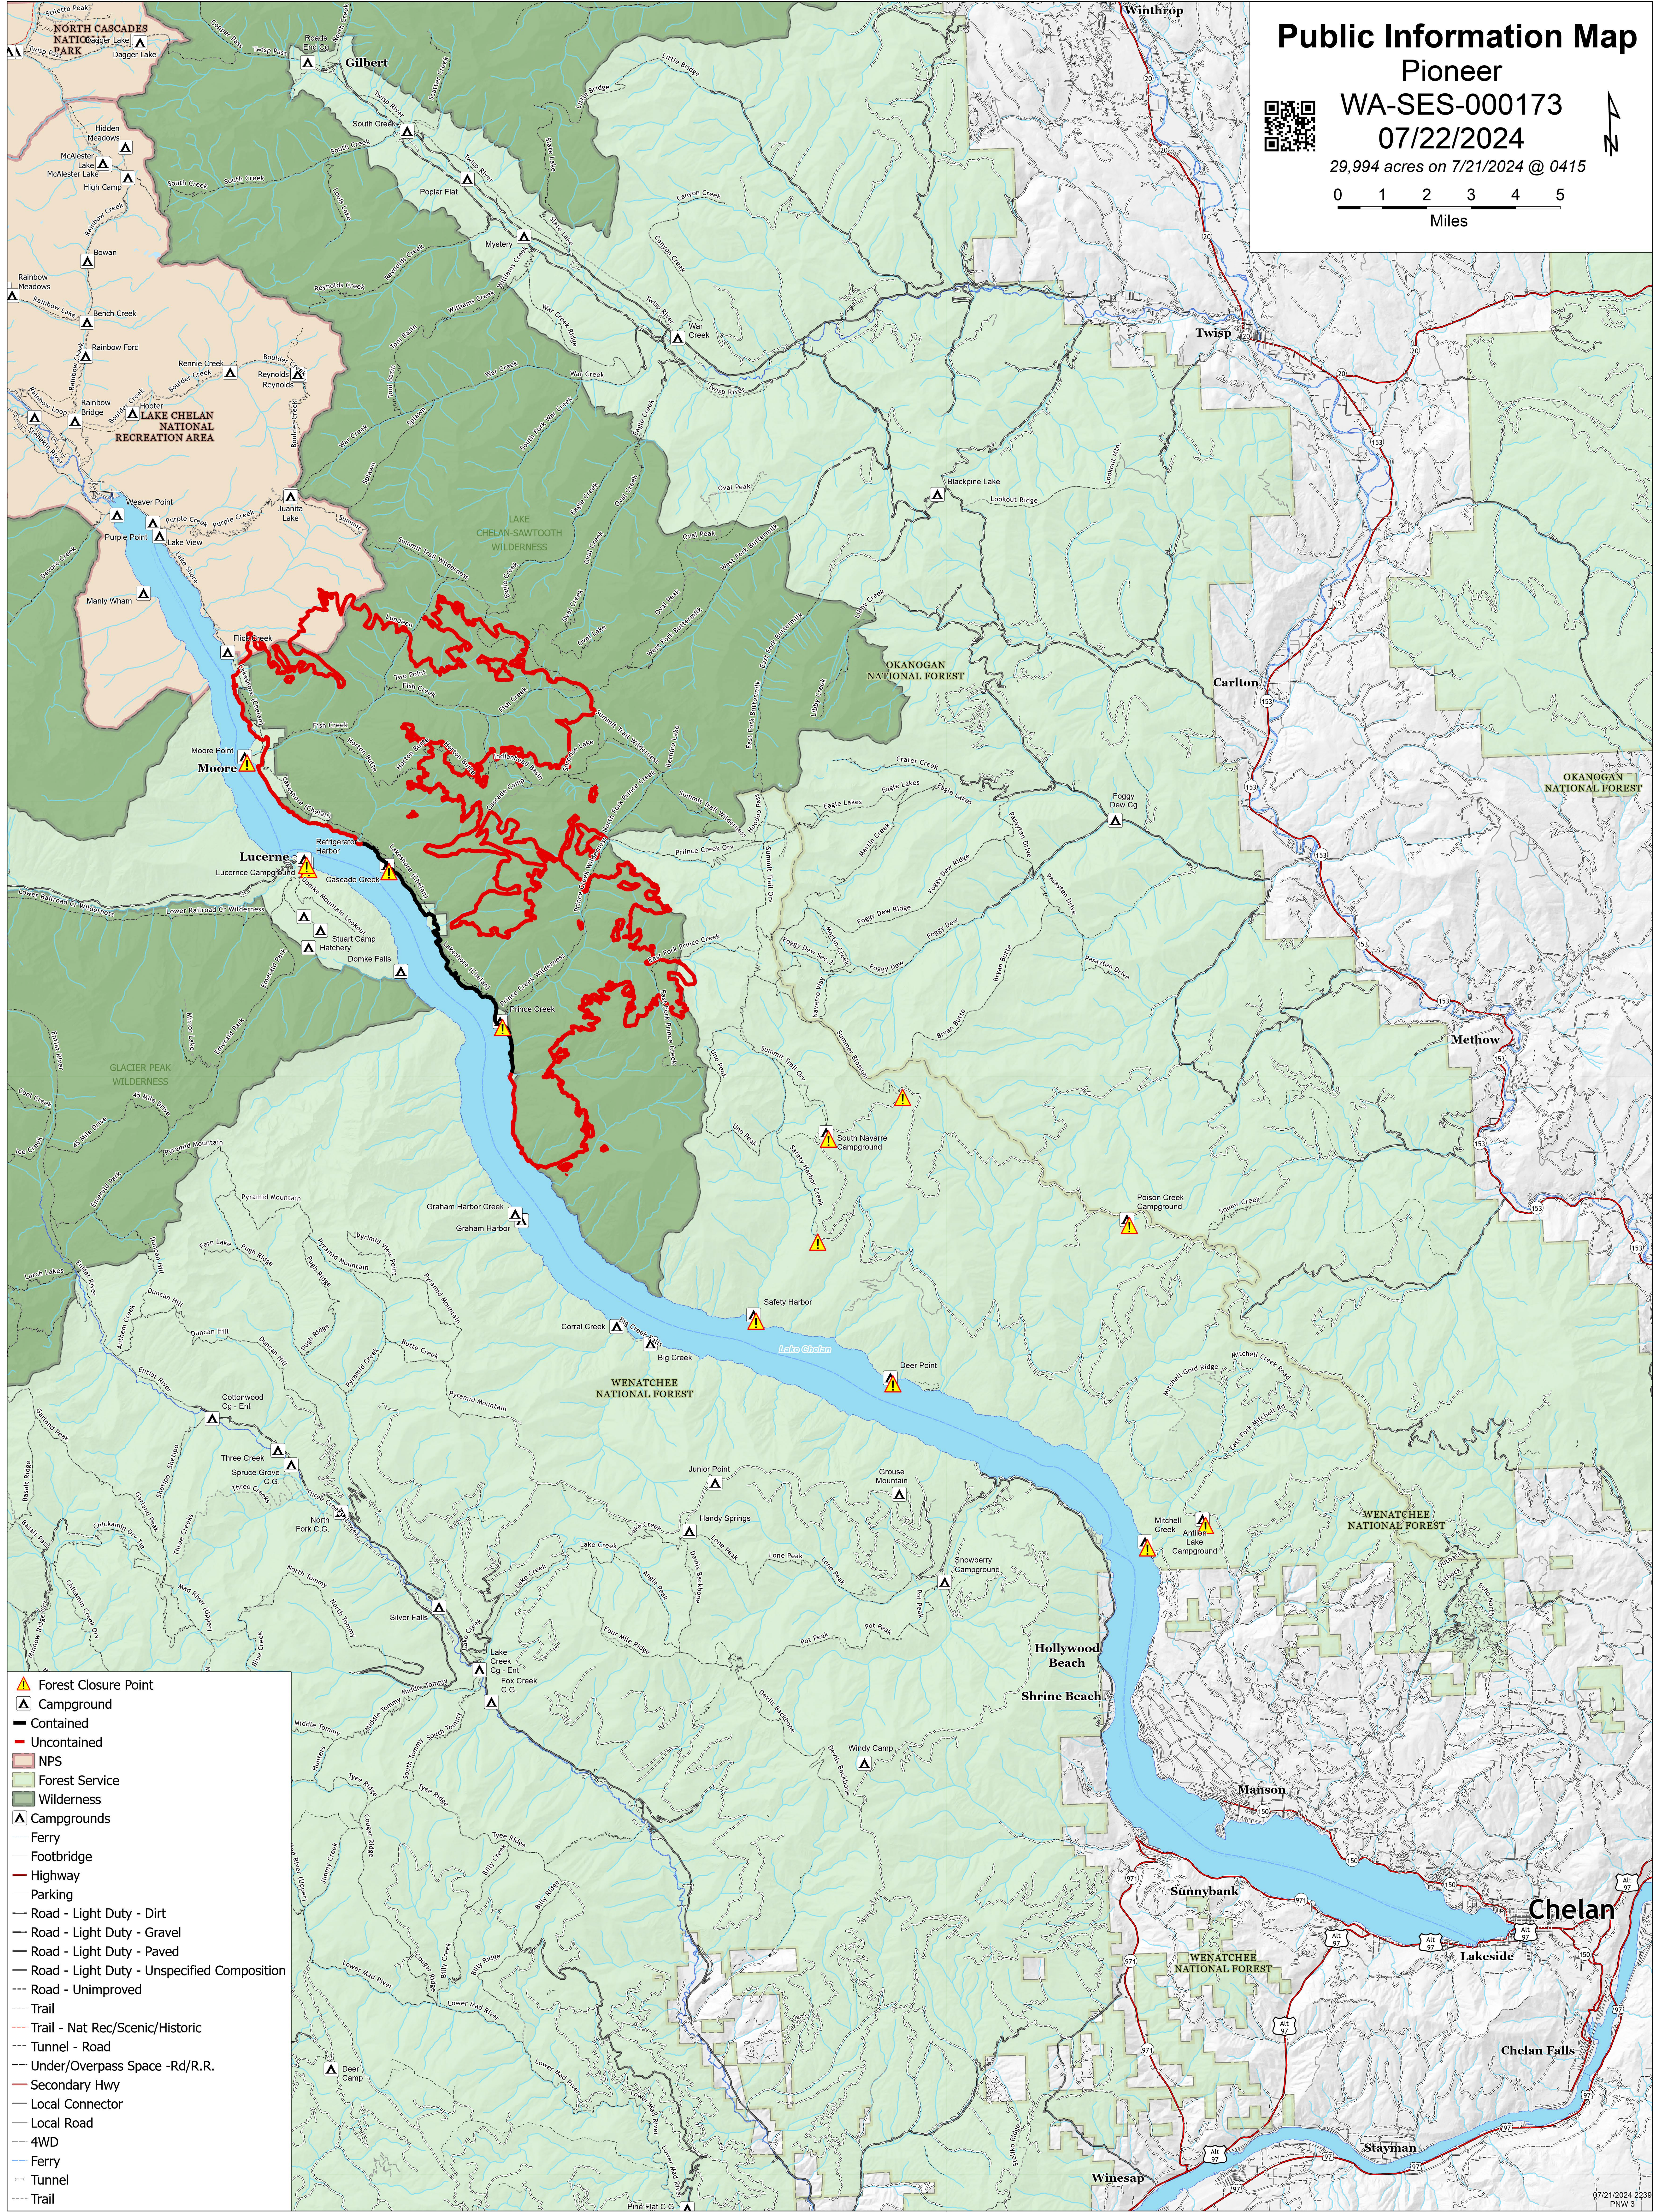

Public Information Map

Pioneer

WA-SES-000173

07/22/2024

29,994 acres on 7/21/2024 @ 0415

- ▲ Forest Closure Point
- ▲ Campground
- Contained
- Uncontained
- NPS
- Forest Service
- Wilderness
- ▲ Campgrounds
- Ferry
- Footbridge
- Highway
- Parking
- Road - Light Duty - Dirt
- Road - Light Duty - Gravel
- Road - Light Duty - Paved
- Road - Light Duty - Unspecified Composition
- Road - Unimproved
- Trail
- Trail - Nat Rec/Scenic/Historic
- Tunnel - Road
- Under/Overpass Space -Rd/R.R.
- Secondary Hwy
- Local Connector
- Local Road
- 4WD
- Ferry
- Tunnel
- Trail