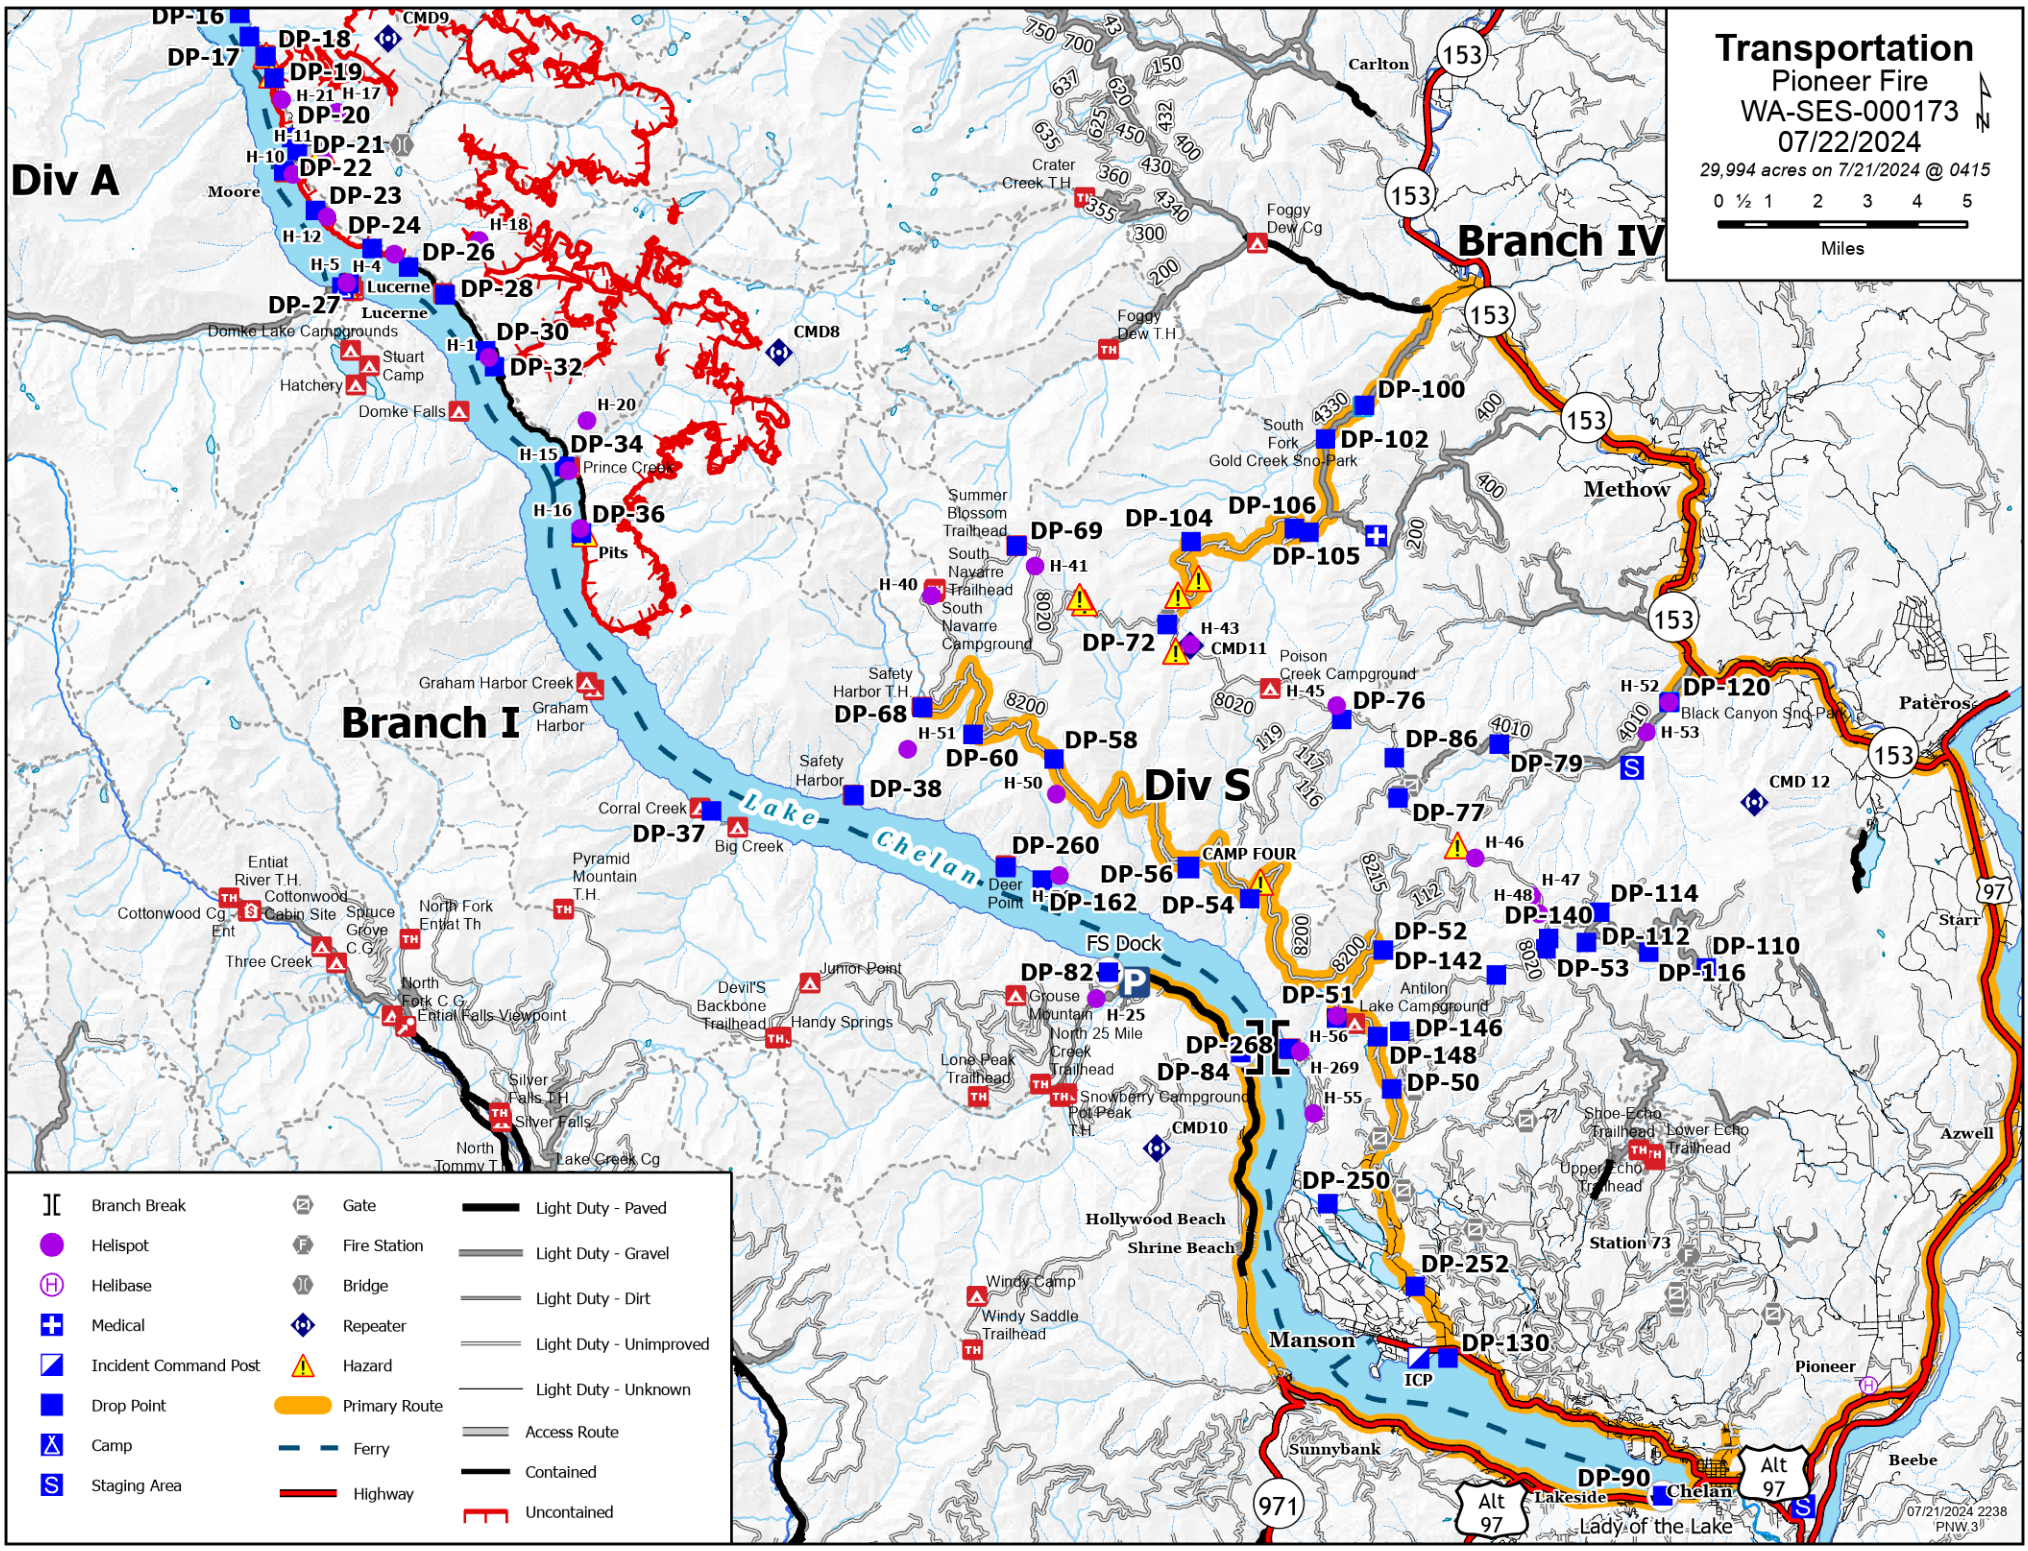

Transportation

Pioneer Fire

WA-SES-000173
07/22/2024

29,994 acres on 7/21/2024 @ 0415

0 1/2 1 2 3 4 5

Miles

[[Gate	Light Duty - Paved
●	Fire Station	Light Duty - Gravel
⊕	Bridge	Light Duty - Dirt
+	Repeater	Light Duty - Unimproved
⊠	Hazard	Light Duty - Unknown
■	Primary Route	Access Route
⊠	Ferry	Contained
S	Highway	Uncontained