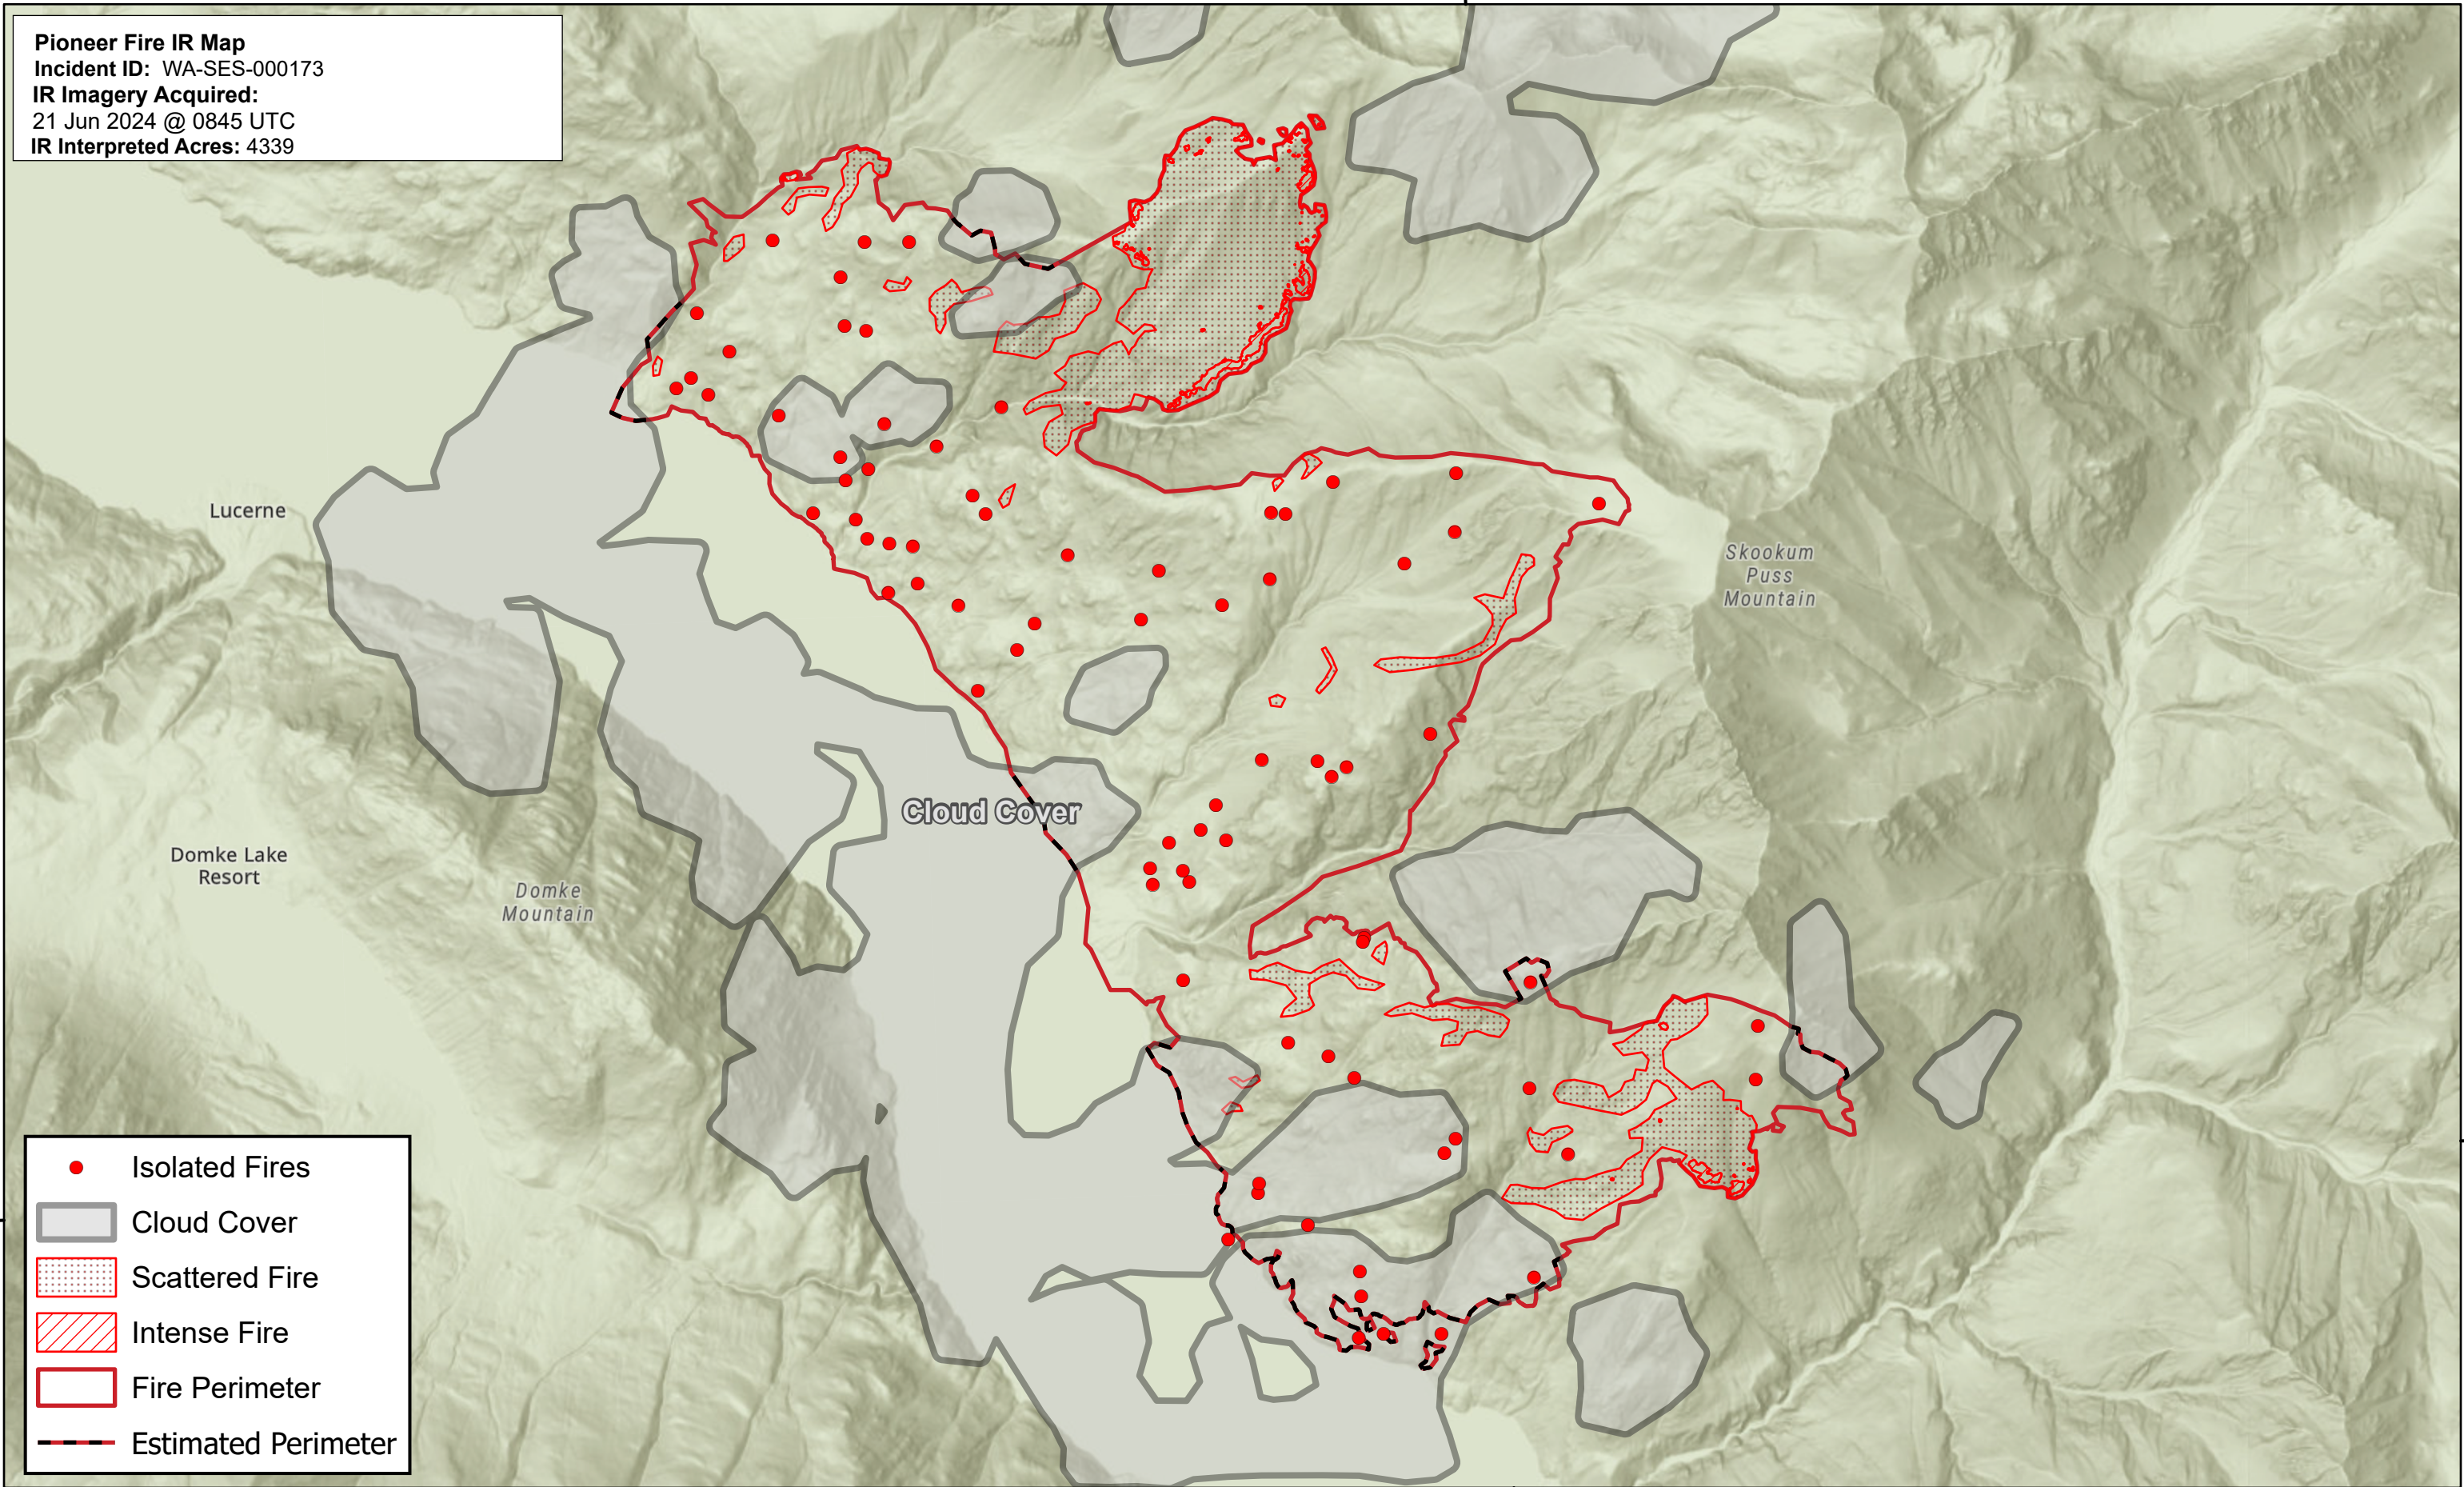

Pioneer Fire IR Map
Incident ID: WA-SES-000173
IR Imagery Acquired:
21 Jun 2024 @ 0845 UTC
IR Interpreted Acres: 4339

- Isolated Fires
- Cloud Cover
- Scattered Fire
- Intense Fire
- Fire Perimeter
- Estimated Perimeter