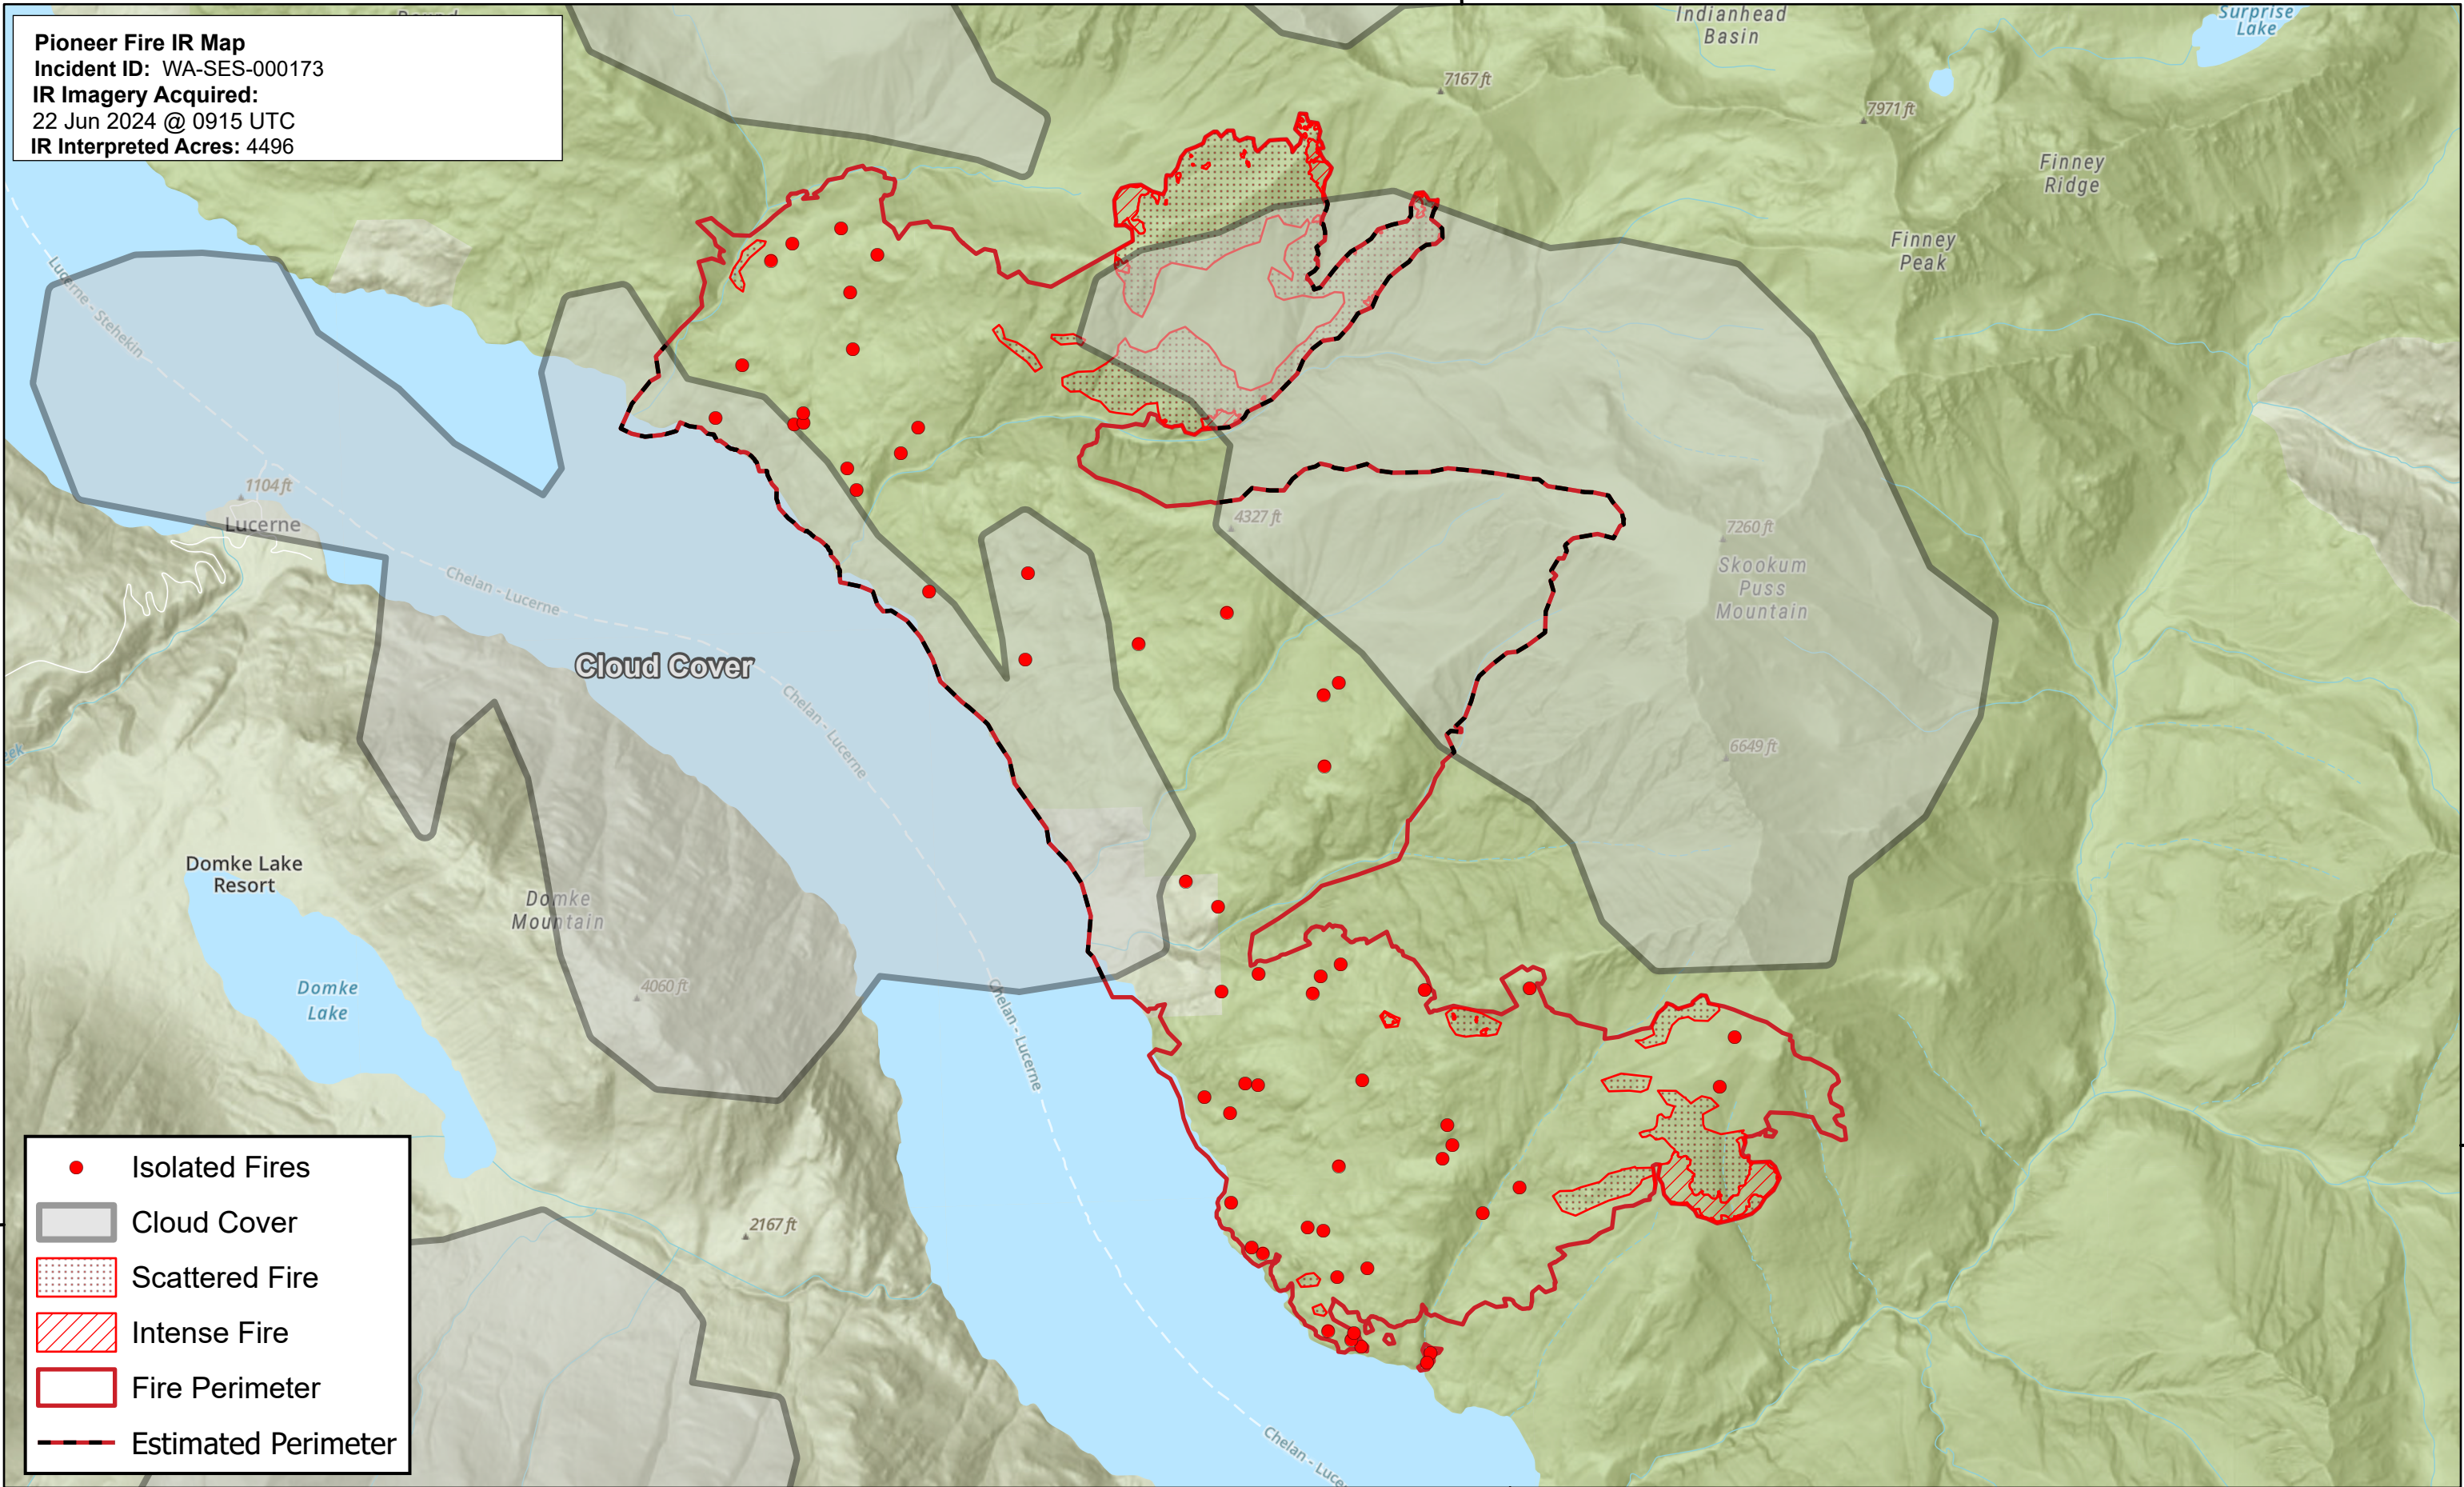

Pioneer Fire IR Map
Incident ID: WA-SES-000173
IR Imagery Acquired:
22 Jun 2024 @ 0915 UTC
IR Interpreted Acres: 4496

- Isolated Fires
- Cloud Cover
- Scattered Fire
- Intense Fire
- Fire Perimeter
- Estimated Perimeter