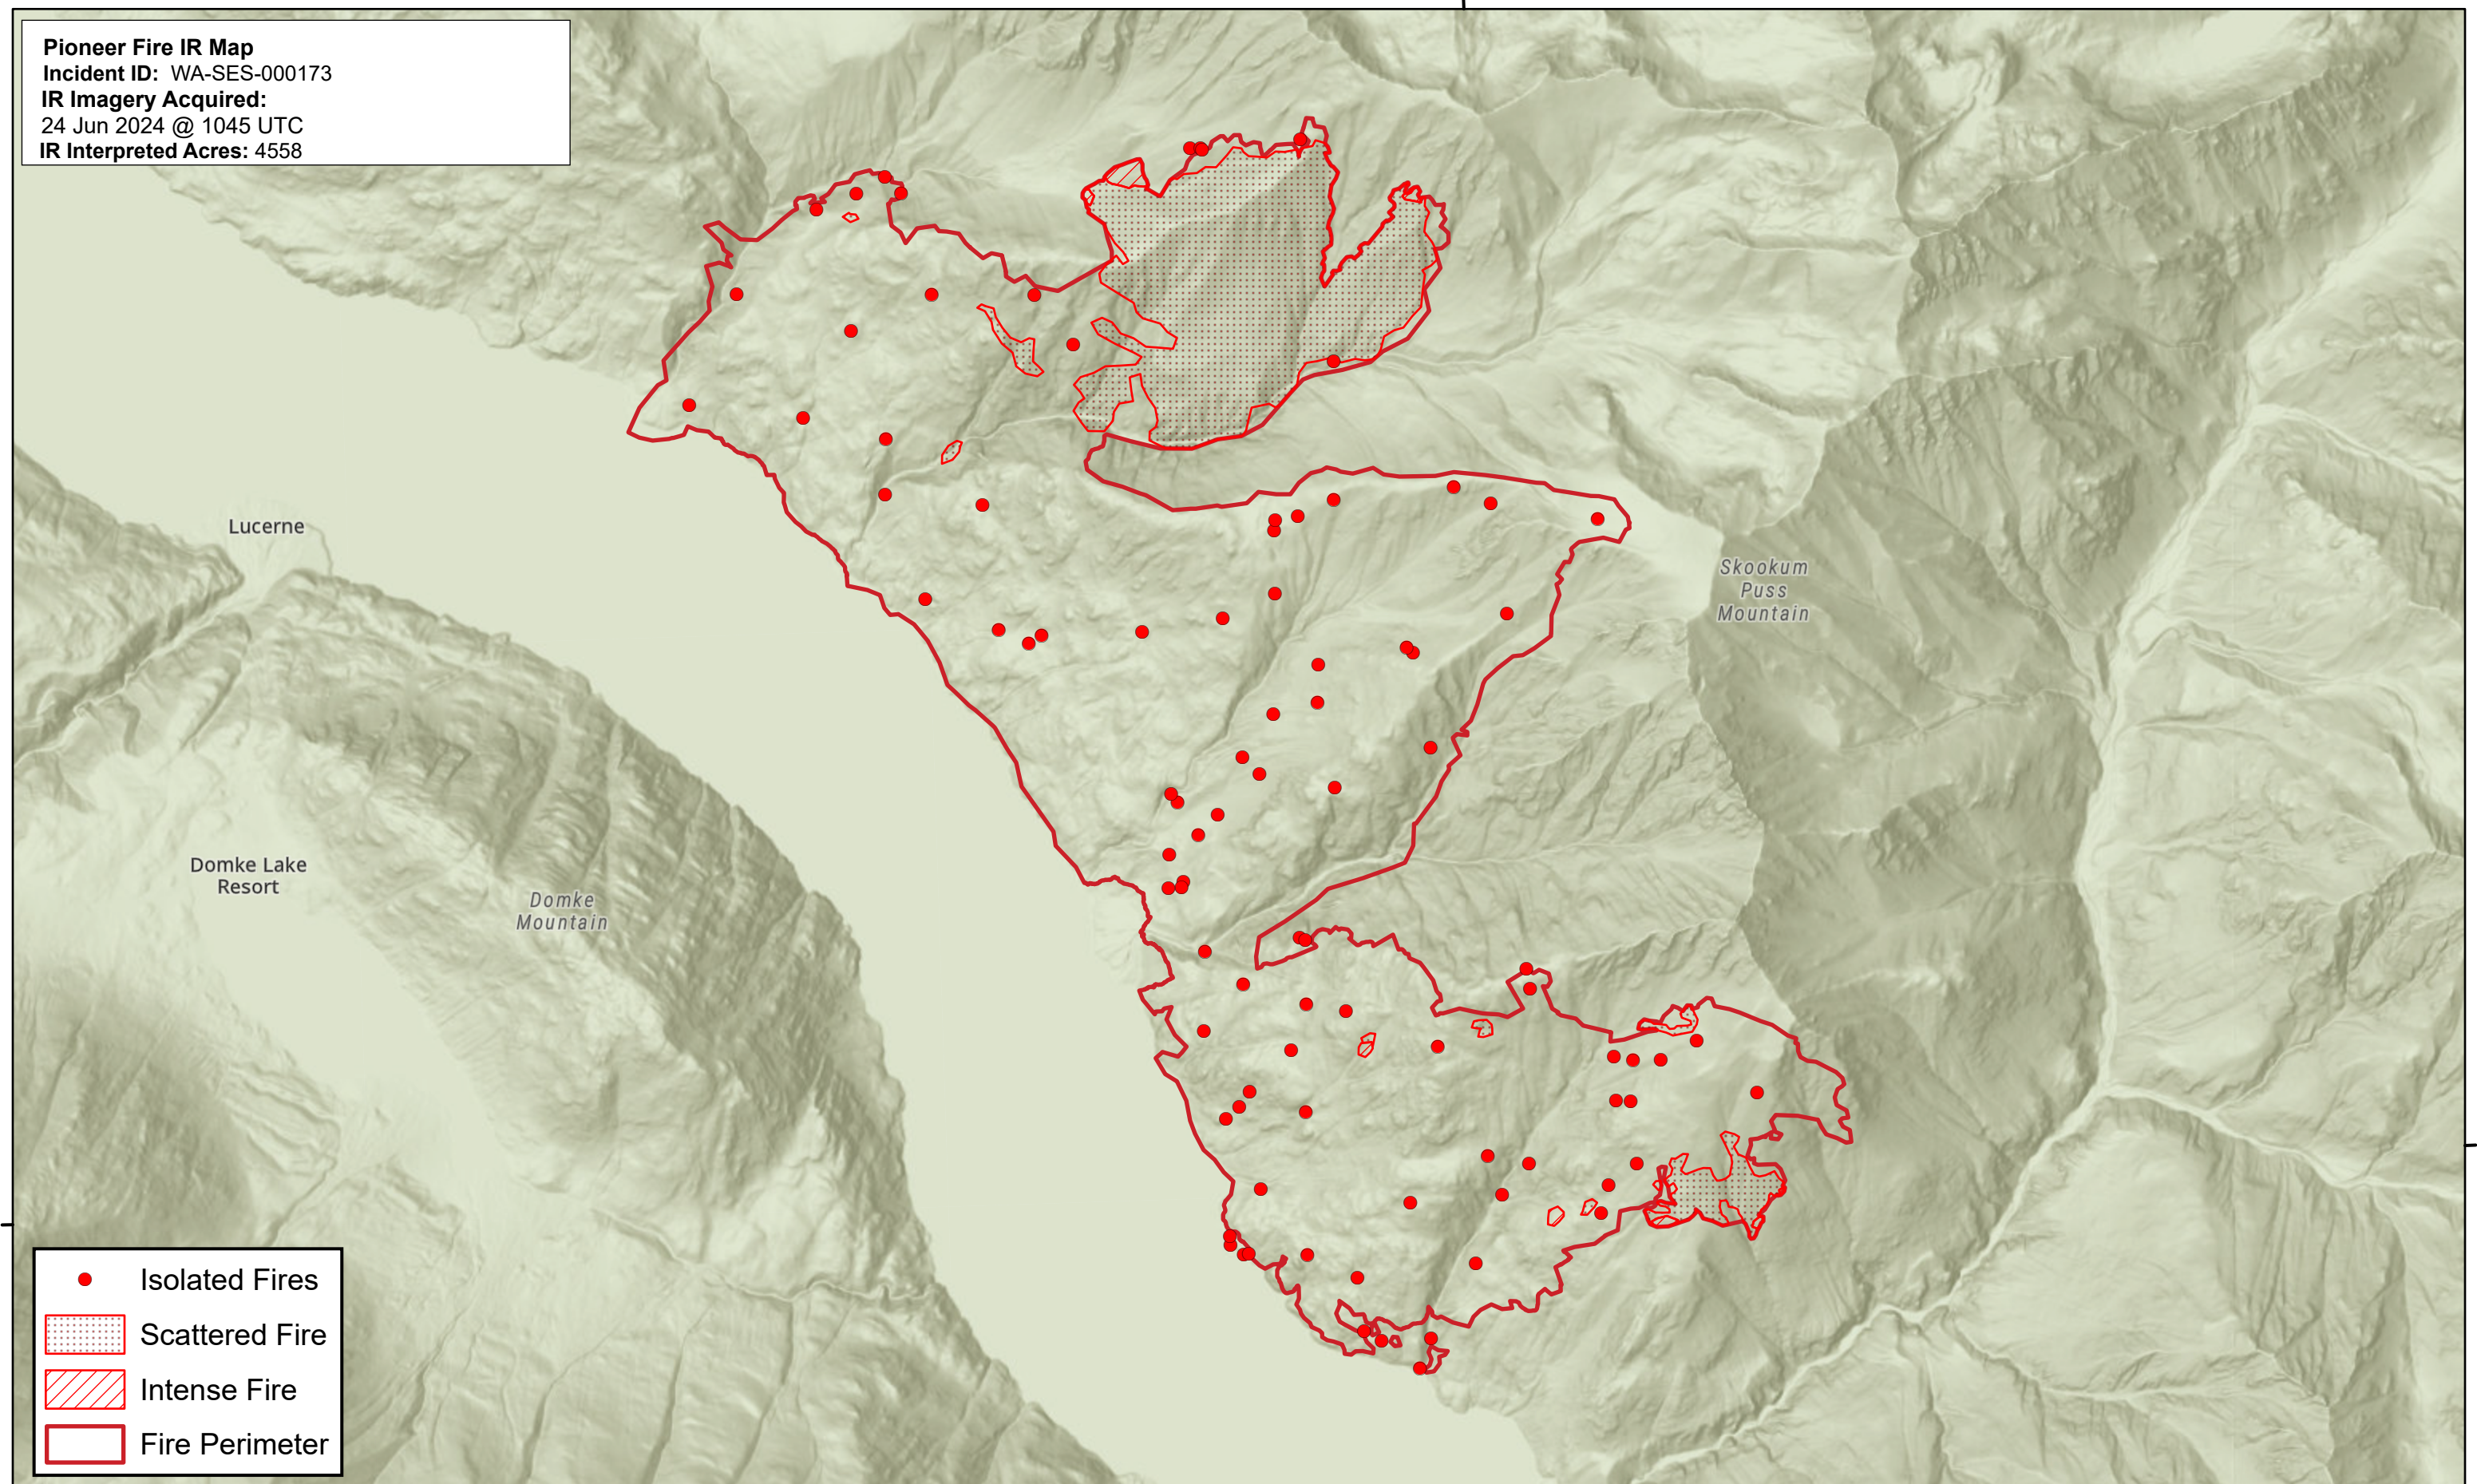

120°35'0"W

120°30'0"W

**Pioneer Fire IR Map**  
Incident ID: WA-SES-000173  
IR Imagery Acquired:  
24 Jun 2024 @ 1045 UTC  
IR Interpreted Acres: 4558

Lucerne

Skookum  
Puss  
Mountain

Domke Lake  
Resort

Domke  
Mountain

48°10'0"N

48°10'0"N

120°35'0"W

120°30'0"W

- Isolated Fires
- Scattered Fire
- Intense Fire
- Fire Perimeter