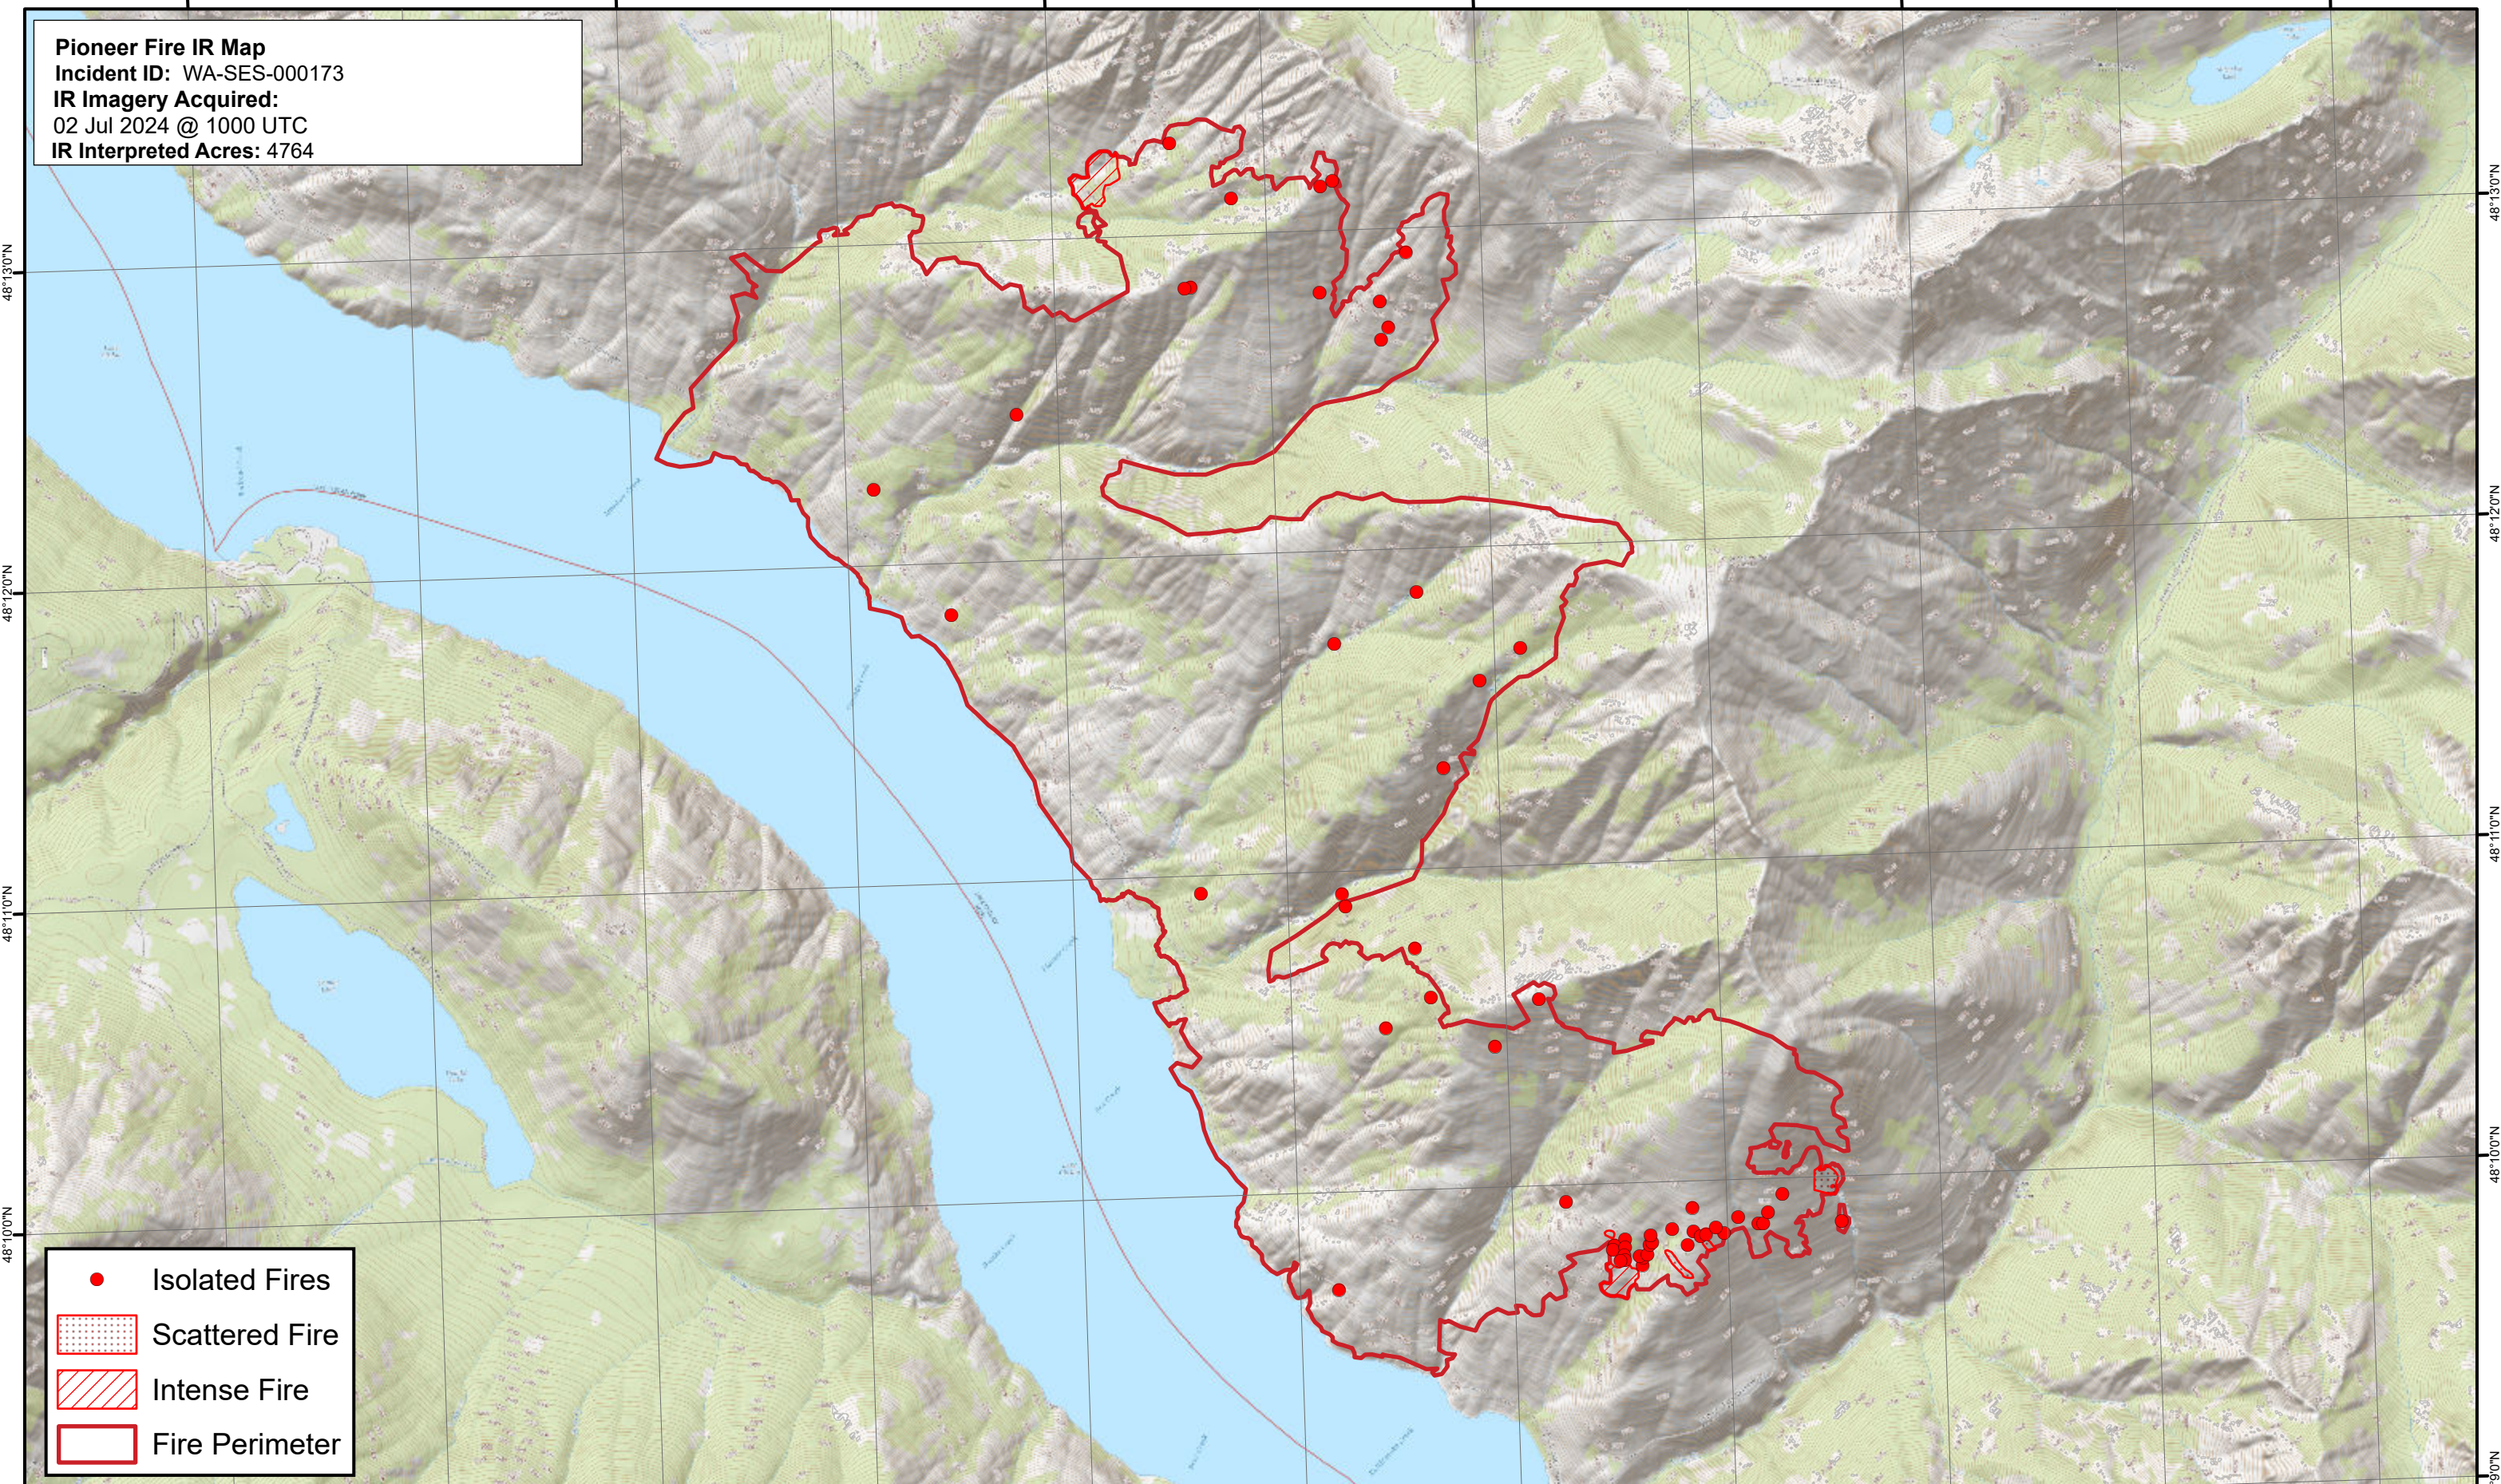

**Pioneer Fire IR Map**  
Incident ID: WA-SES-000173  
IR Imagery Acquired:  
02 Jul 2024 @ 1000 UTC  
IR Interpreted Acres: 4764

●	Isolated Fires
▨	Scattered Fire
▧	Intense Fire
▭	Fire Perimeter