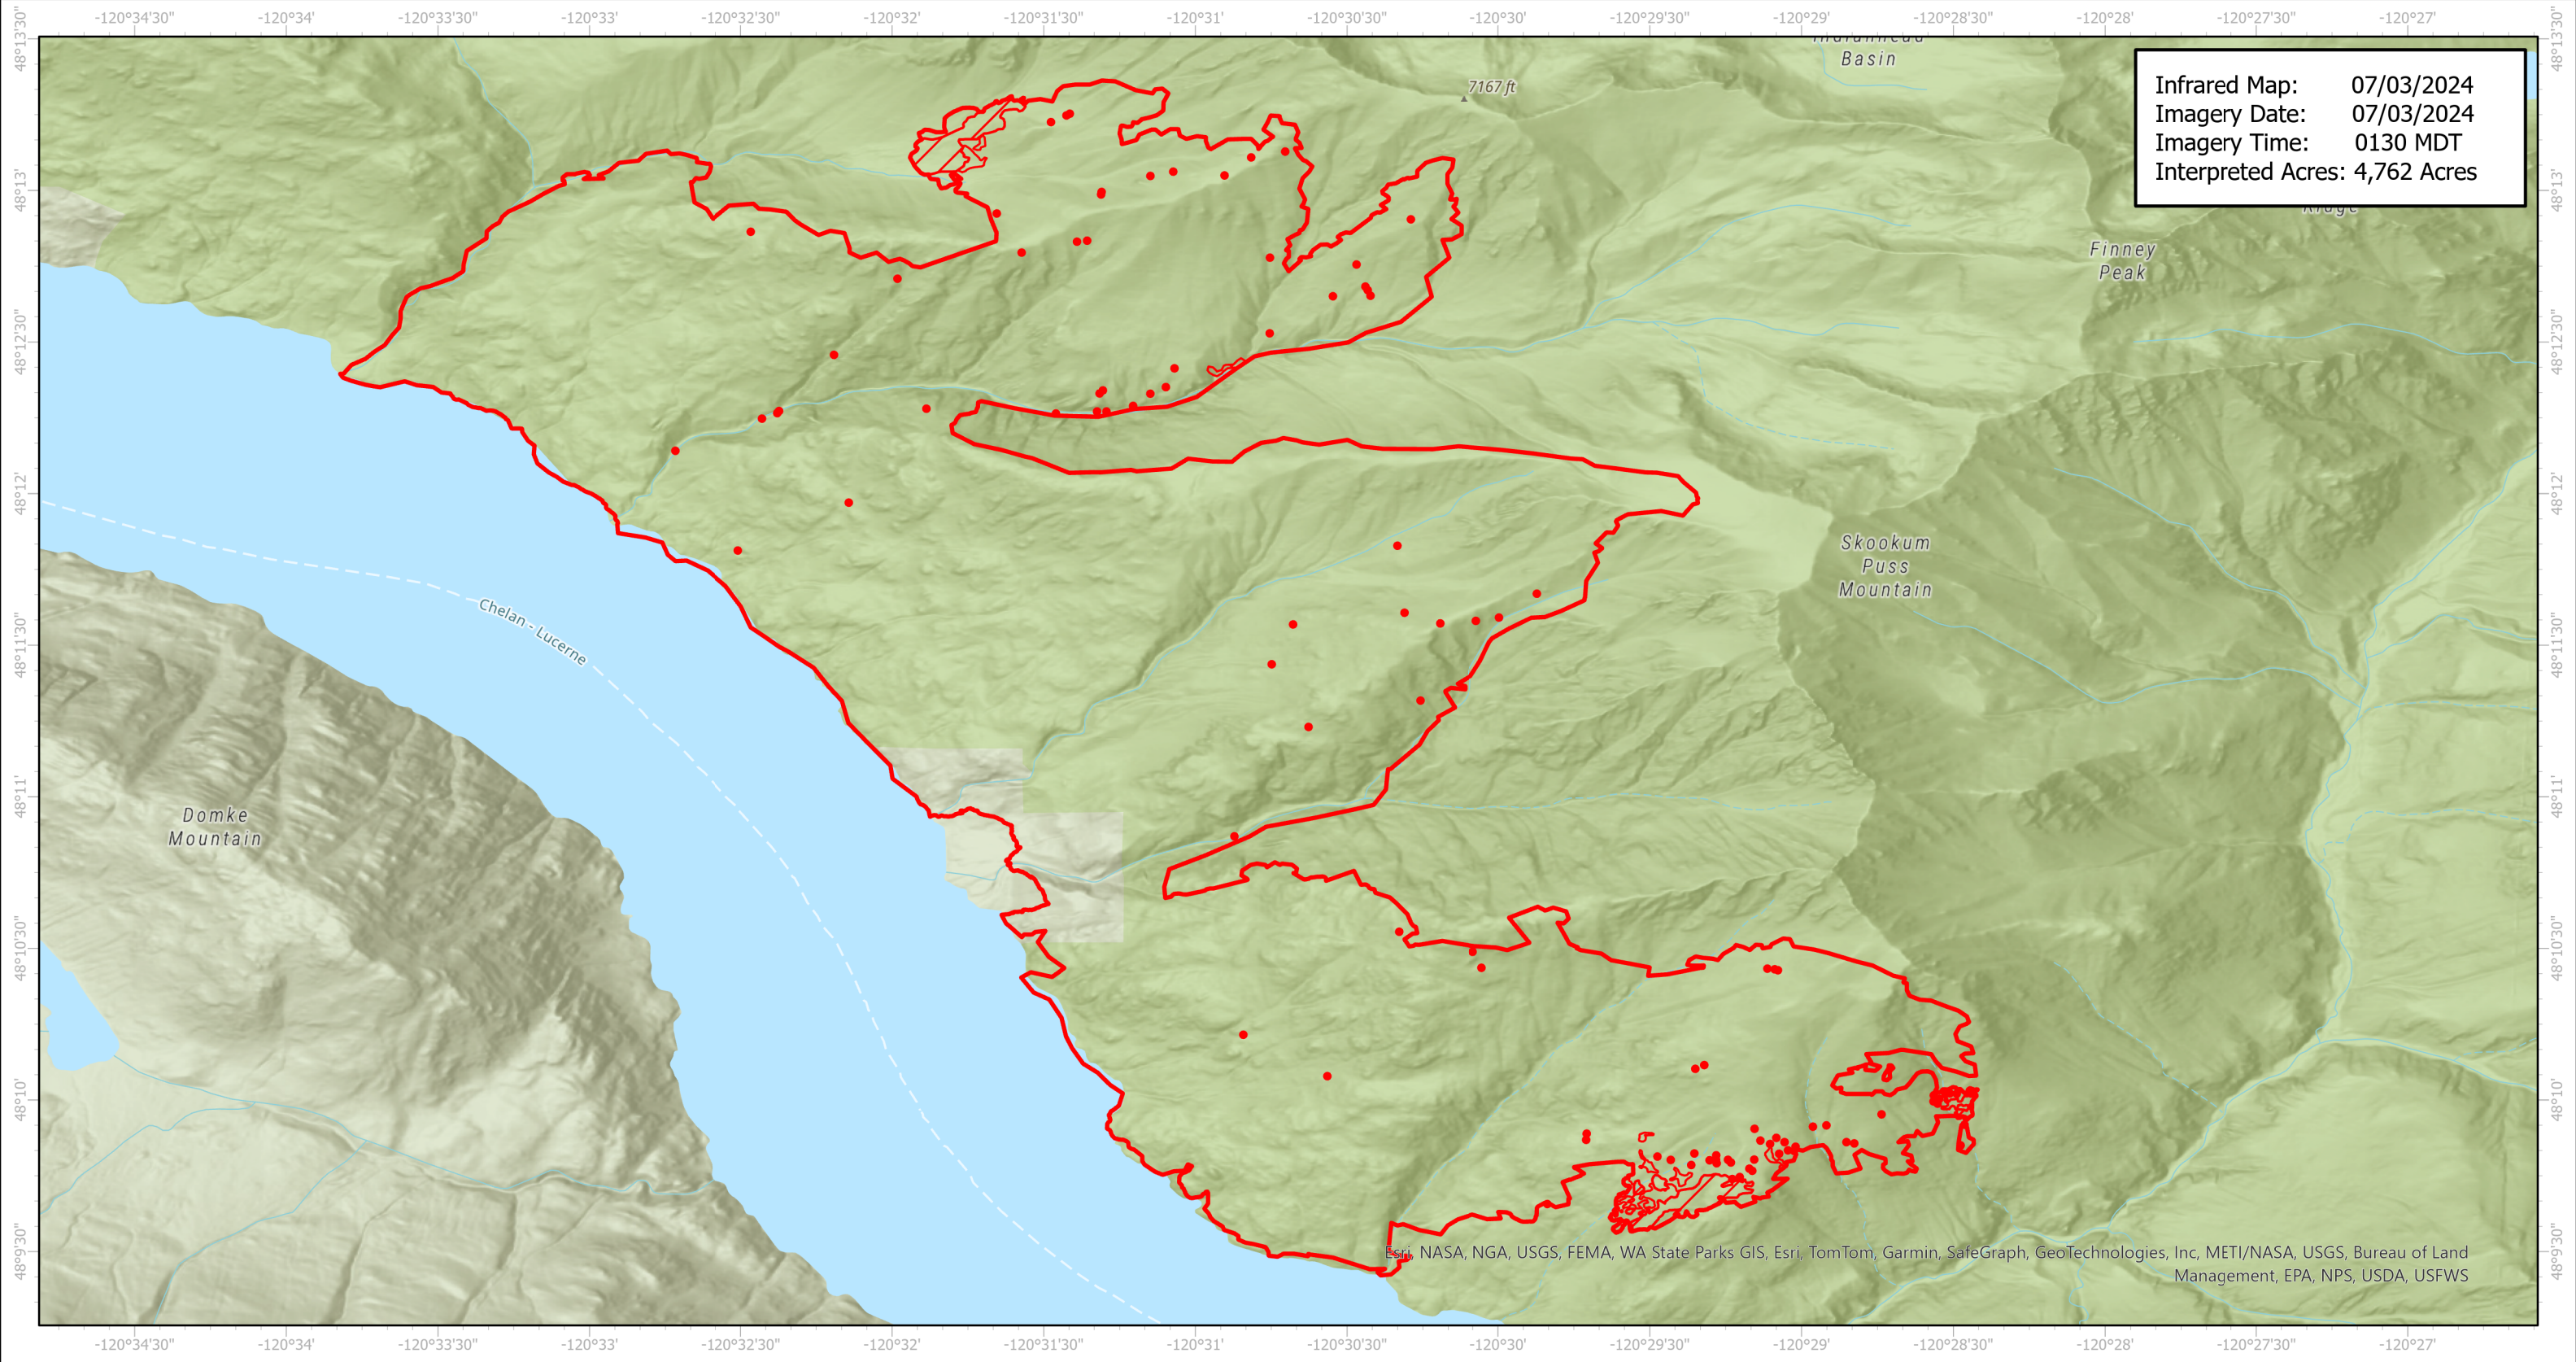

Pioneer Infrared Map

Incident # (WA-SES-000173)

- IR Isolated Heat Source
- ▨ IR Intense Heat
- ▭ IR Heat Perimeter
- ◻ IR Scattered Heat

Infrared Interpreter: Andrew Owens
email: andrew.owens@usda.gov