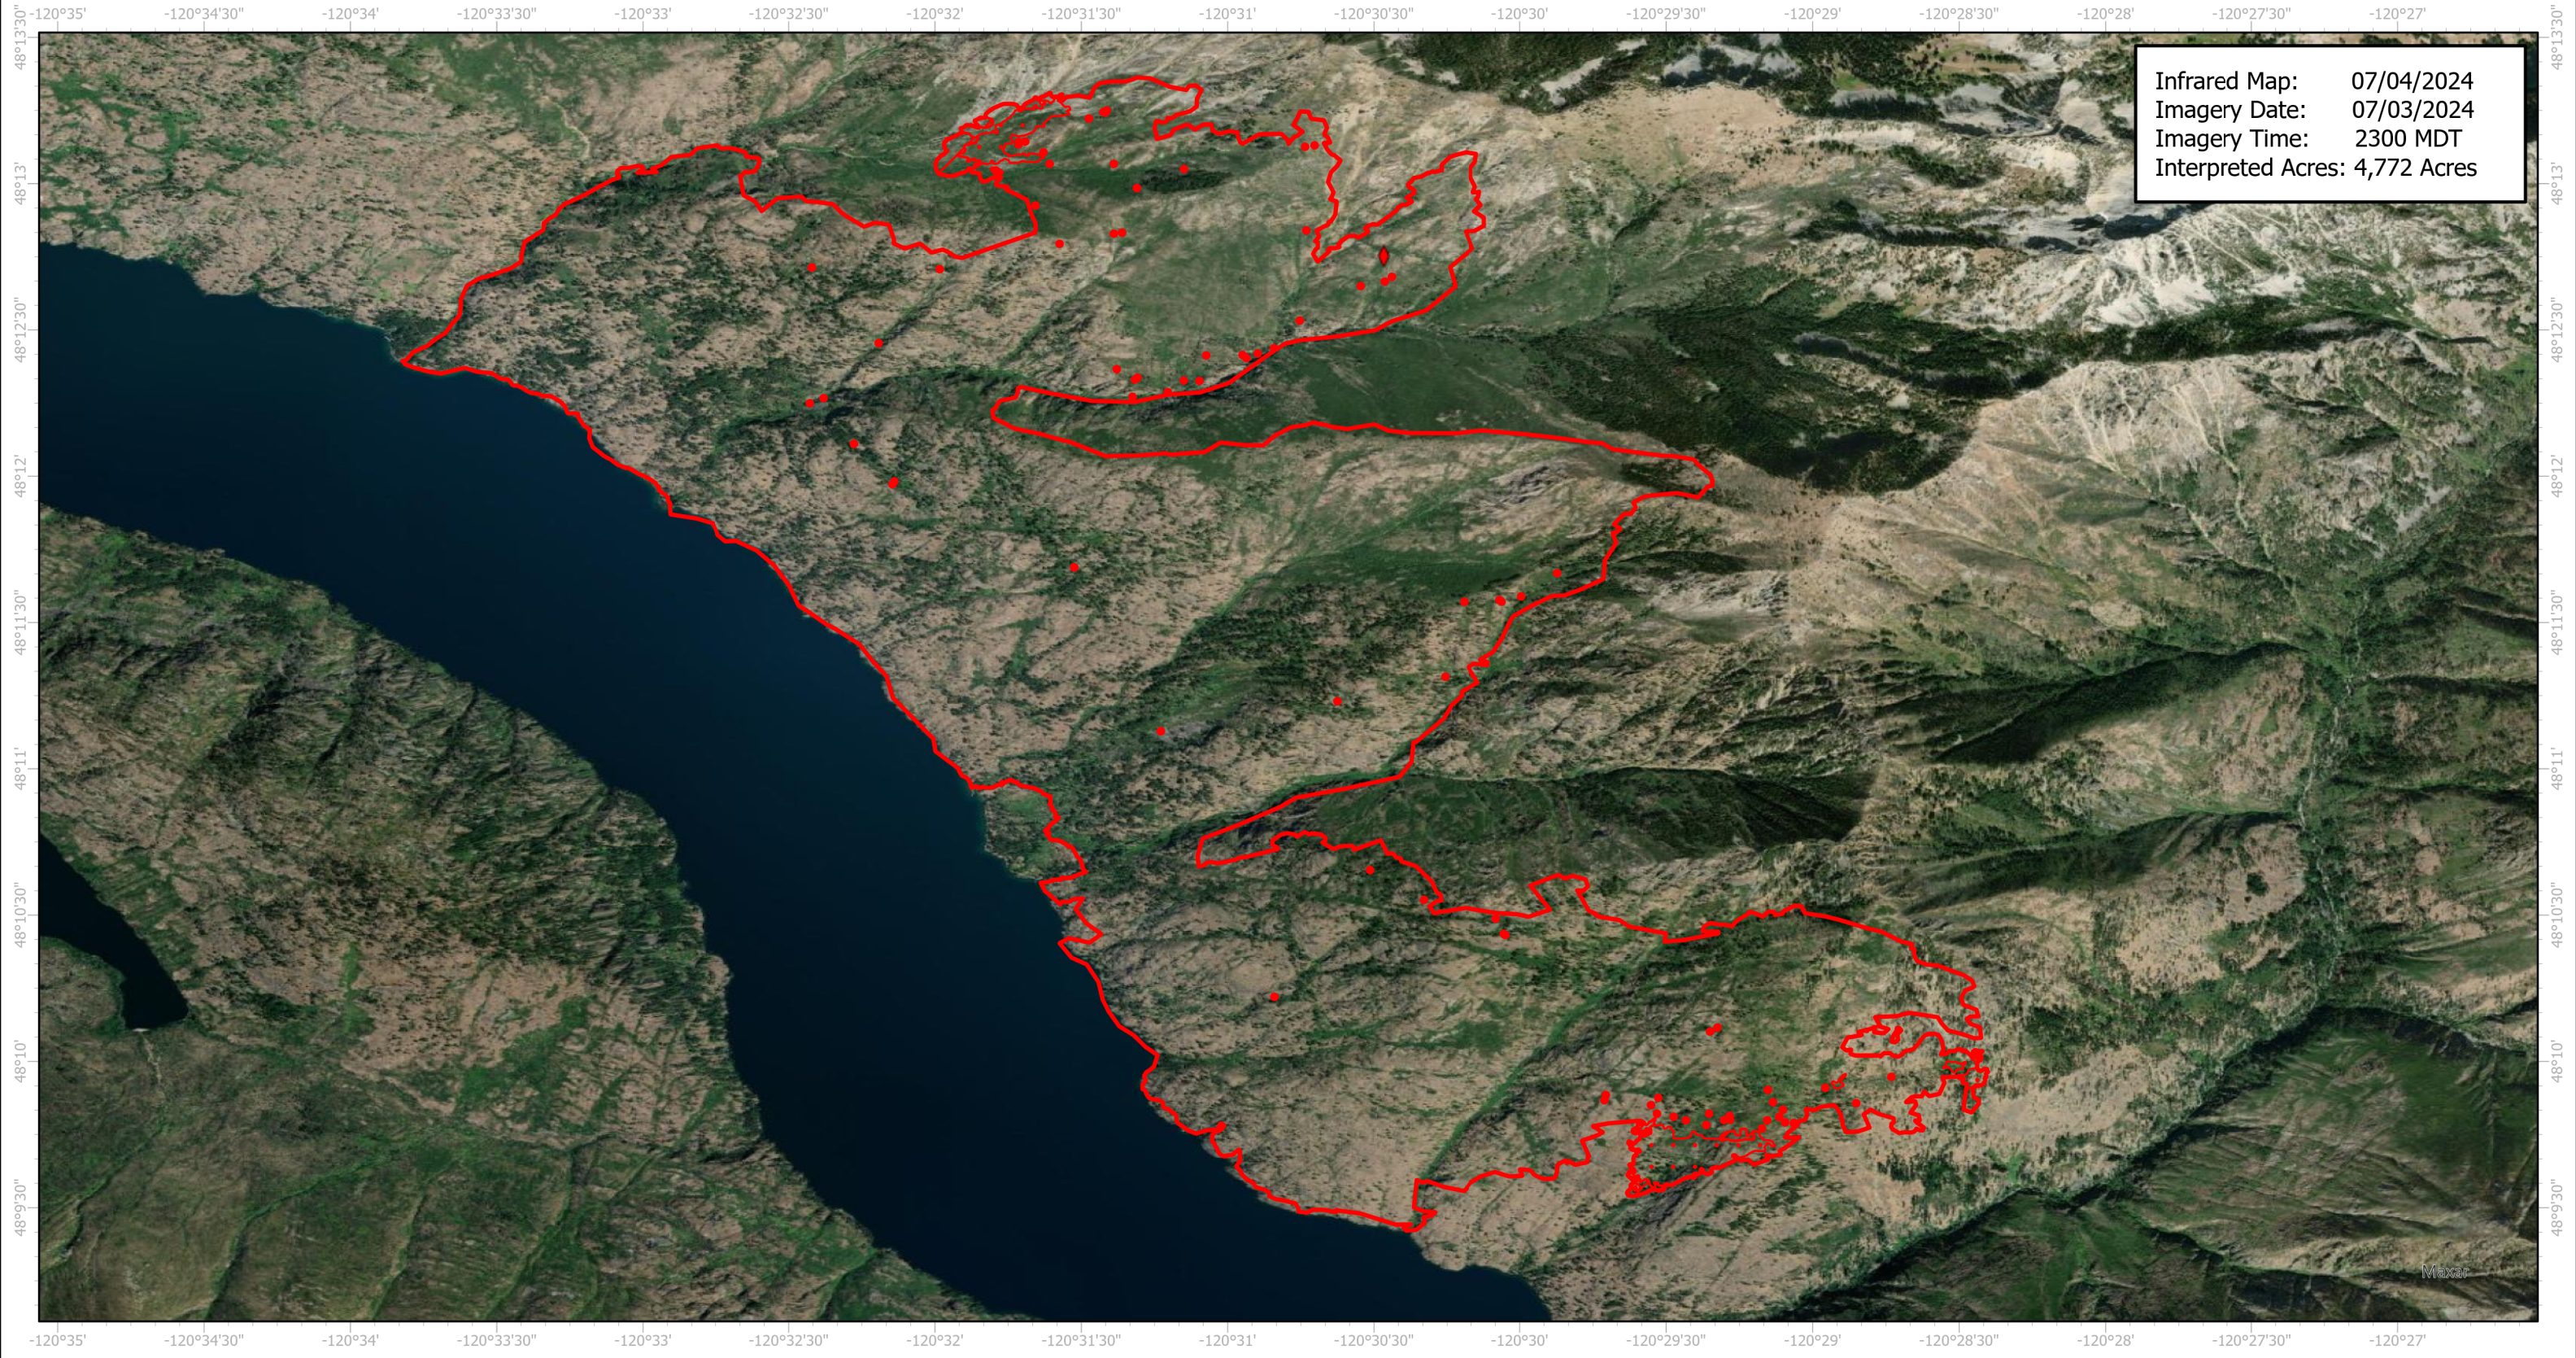

Pioneer Infrared Map

Incident # (WA-SES-000173)

- IR Isolated Heat Source
- ◆ Possible IR Heat Source
- IR Heat Perimeter
- ▨ IR Intense Heat
- ◻ IR Scattered Heat

Infrared Interrupter: Andrew Owens
email: andrew.owens@usda.gov