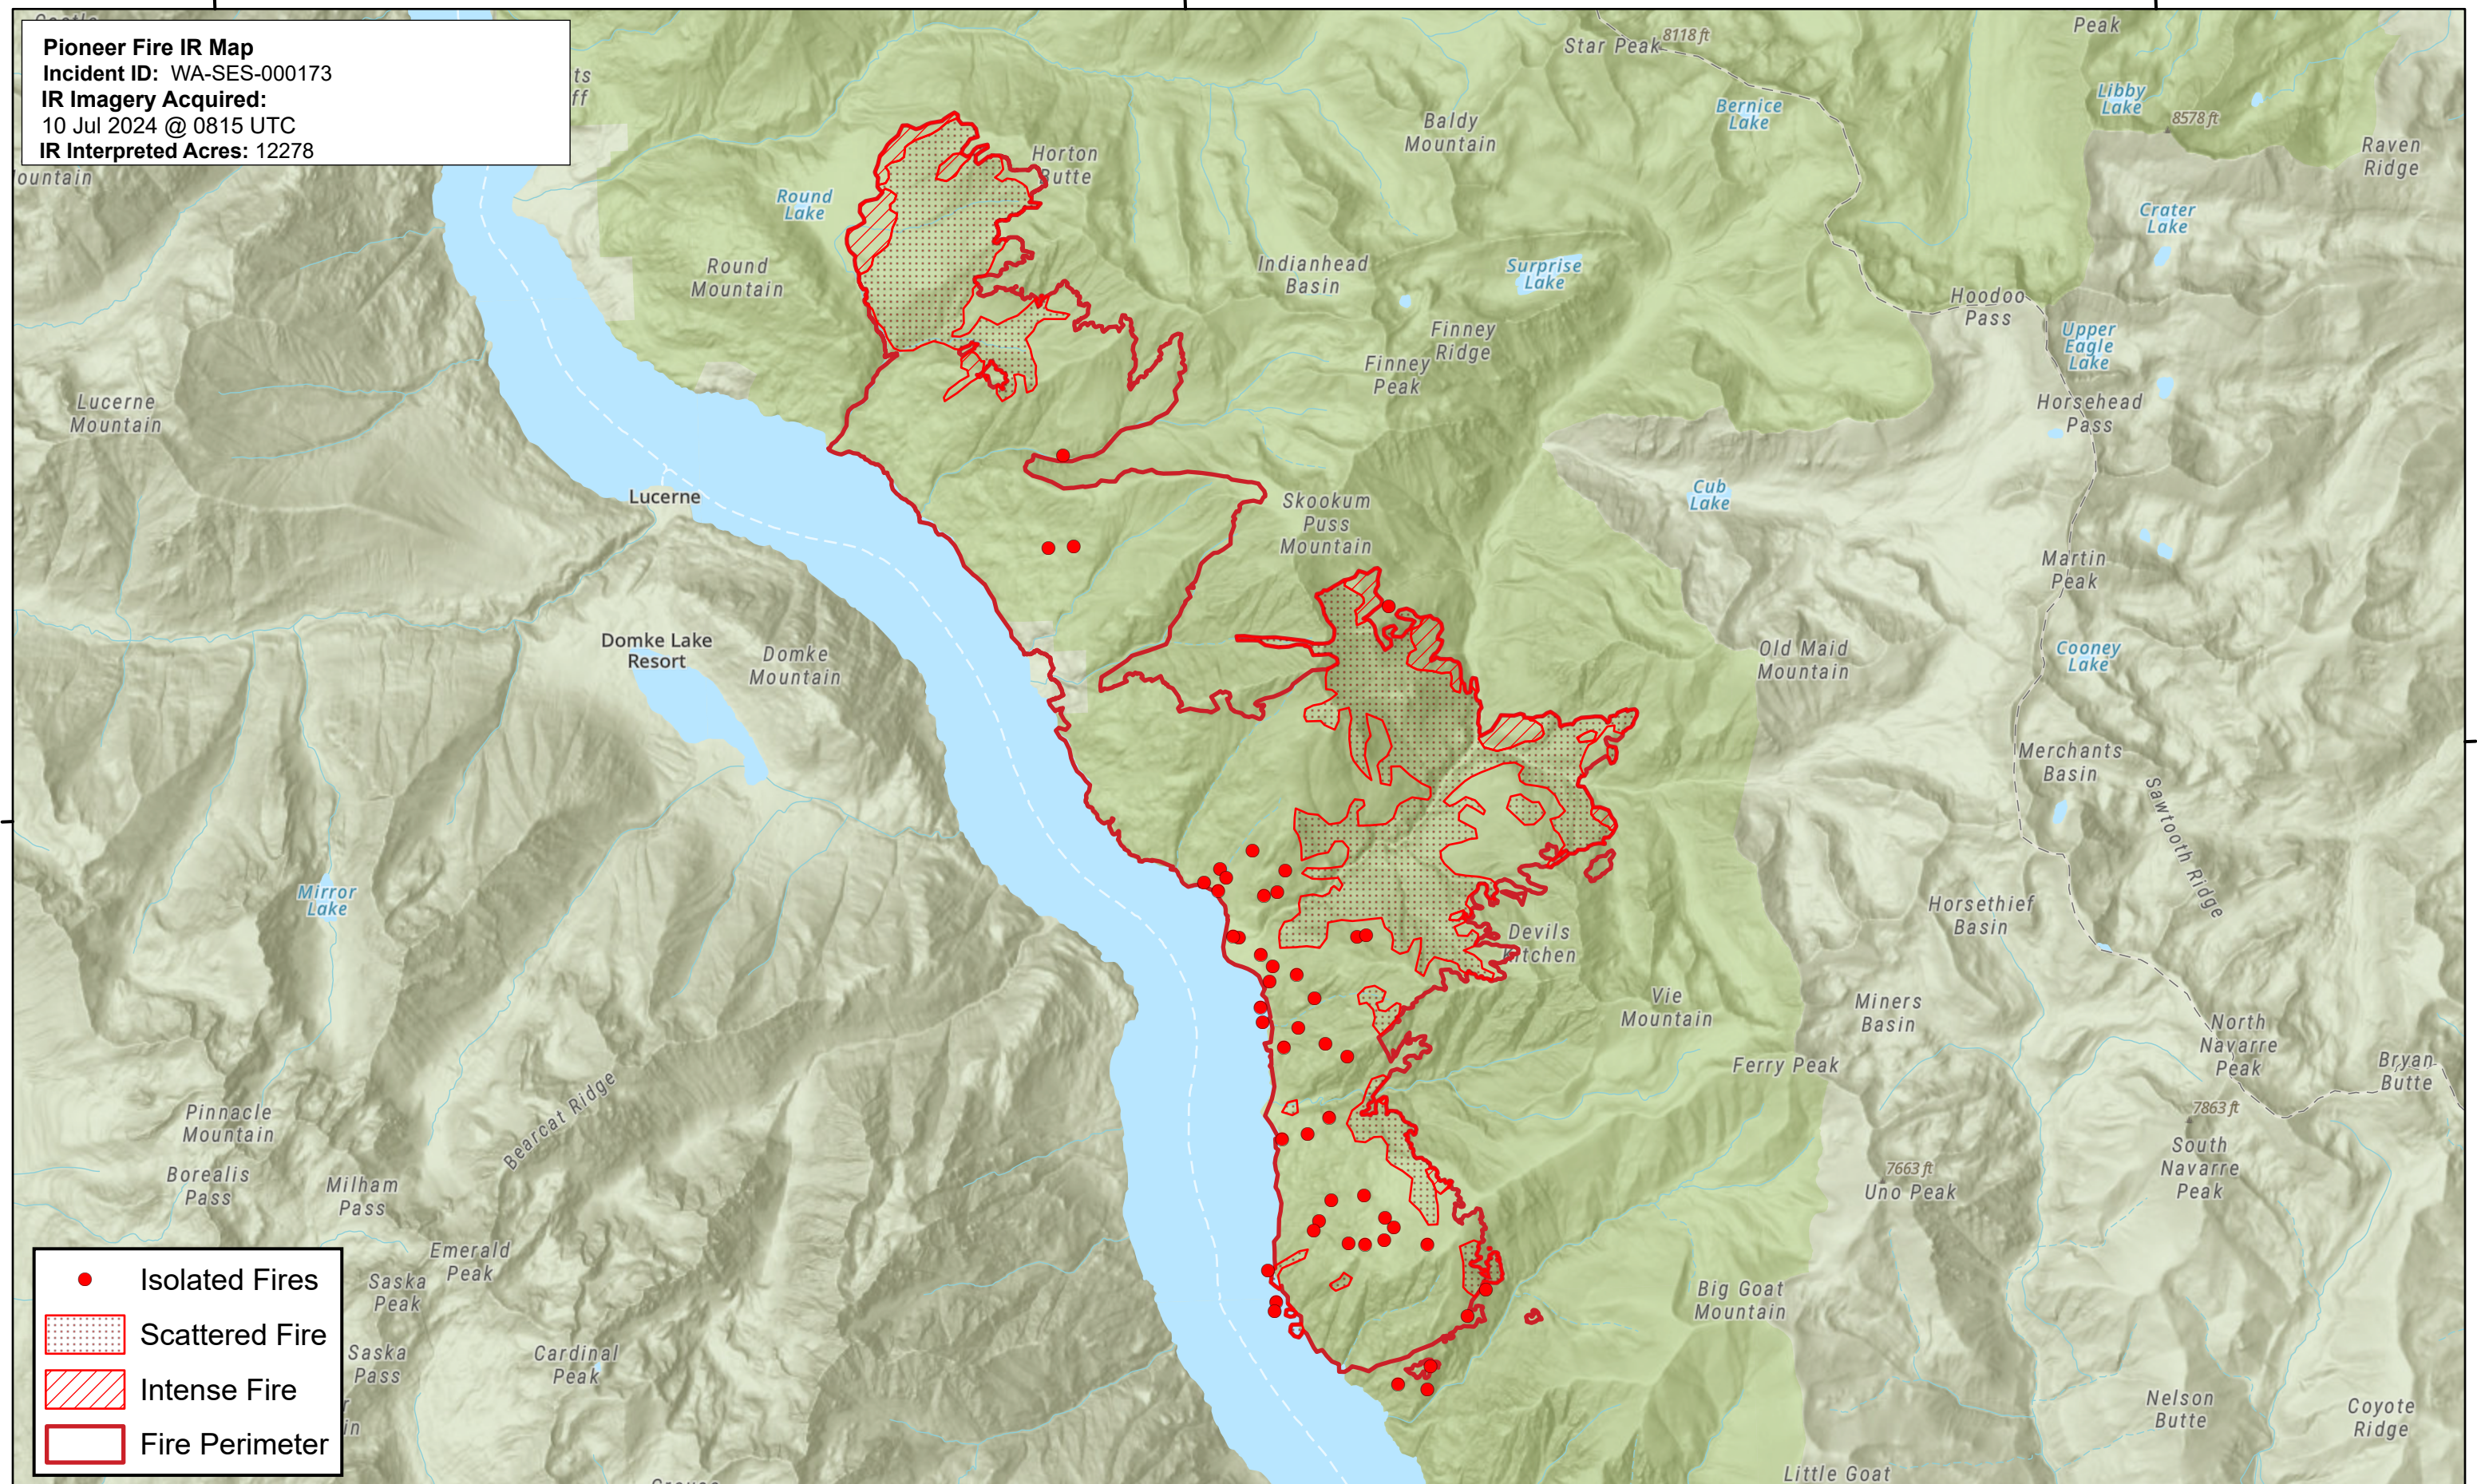

Pioneer Fire IR Map
 Incident ID: WA-SES-000173
 IR Imagery Acquired:
 10 Jul 2024 @ 0815 UTC
 IR Interpreted Acres: 12278

- Isolated Fires
- Scattered Fire
- Intense Fire
- Fire Perimeter